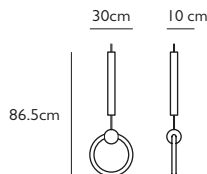

RING

RING LIGHT

Opal glass & polished gold
18w / 2700k / CRI 80 / CE, CB & UKCA
220-240v / dimmable
Supplied with integrated LED driver
300cm gold fabric cable
12cm round polished gold ceiling plate

Product Code	Ring Light	RIN0010
Price	.....	€1,100
Lead Time	7 days	
Weight	3.25 kg