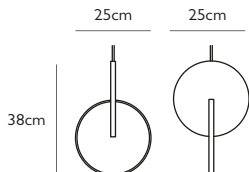

LEE BROOM

ECLIPSE

ECLIPSE PENDANT LIGHT POLISHED CHROME

Opal acrylic & polished chrome
3.5w / 2700k / 466 lumen / CE, CB & UKCA / CRI 90
220-240vAC Input / 24vDC Output / dimmable
Supplied with separate LED driver
500cm clear cable and steel tensile wire
12cm round polished chrome ceiling plate

Product Code	Eclipse Pendant Light Chrome	ECL0010
Price	.....	€1,385
Lead Time	7 days	
Weight	2.96 kg