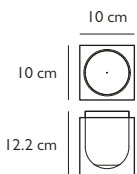

SELF PORTRAIT SCENTED CANDLE SET

Natural soy wax. NET WT. e 320g/11.2oz.
Burn time approximately 70 hours.

Candle Vessel:
Stainless steel with polished gunmetal finish

Candle Holder:
Optical crystal glass

Product Code	Self Portrait Scented Candle Set	CAN102
Price	.....	€210
Lead Time	7 days	
Weight	2.15 kg