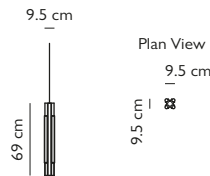

Oak with polycarbonate & brushed brass details
17.28W / 2700k / CE, CB and UKCA certified
24V DC - requires remote driver installation
300cm clear cable & steel tensile wire
12cm round brushed brass flat ceiling canopy

Product Code	Altar 4-light Short	ALT0010
Price	.....	€3,675
Lead Time	28 days	
Weight	2.25 kg