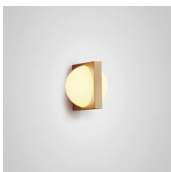

SOLSTICE WALL LIGHT

Opal glass & brass with brushed or blackened finish
8.5w / 2700k / dimmable
E27 / max 1 x 25w LED / 220-240v
Supplied with 1x 8.5W LED bulb - 810 lumen
Supplied with mounting plate for flush fitting to wall.

Product Code	Wall Light, brushed brass	SOL0040
	Wall Light, blackened brass	SOL0041
Price	.....	€1,130
Lead Time	6 weeks	
Weight	2 kg