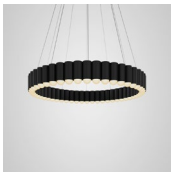

CAROUSEL LARGE MATTE BLACK

Matte Black
100w / 2700k / CE, CB & UKCA
E27 / max 50 x 2w LED / 220-240v / CRI >90
Supplied with 50 x 2w dimmable LEDs
& opaque glass diffusers
310cm clear cable, 10 x adjustable tensile wires
25.5cm round matte black ceiling plate
Min drop height: 55cm, max drop height: 280cm

Product Code	Carousel Large Black	CA0043
Price	.....	€7,825
Lead Time	28 days	
Weight	23.5 kg