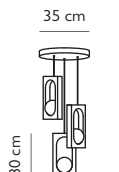

MYTHOS CHANDELIER 3 PIECE

Opal glass & brass with brushed or blackened finish
7.8w / 2700k / dimmable
G9 / max 3 x 2.6w LED / 220-240v
3 x 300cm gold or brown fabric cord
35cm round brushed or blackened brass canopy

Product Code	Chandelier 3 Piece, brushed brass	MYT0050
	Chandelier 3 Piece, blackened brass	MYT0051
Price	.....	€3,280
Lead Time	6 weeks	
Weight	7.45 kg