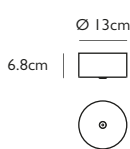

DEEP CEILING PLATE

Ceiling plate to house LED driver for Eclipse and Orion Products

1. Available finishes:
2. Polished Gold ● CPD004
   - Polished Chrome ● CPD006
   - Polished Gunmetal ● CPD007

Product Code	Deep Ceiling Plate	See chart
Price	.....	€125
Lead Time	7 days	
Weight	740 g