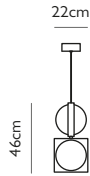

SOLSTICE DUO PENDANT

Opal glass & brass with brushed or blackened finish
17w / 2700k / dimmable
E27 / max 2 x 25w LED / 220-240v
Supplied with 2x 8.5W LED bulbs - 810 lumen
300cm gold or brown fabric cable
12cm round canopy in matching finish

Product Code	Duo Pendant, brushed brass	SOL0020
	Duo Pendant, blackened brass	SOL0021
Price	.....	€2,255
Lead Time	6 weeks	
Weight	5 kg