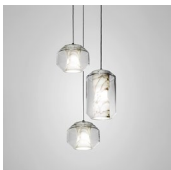

CHAMBER CHANDELIER 3 PIECE

Carrara marble & crystal
12.6w / 2700k / CE, CB & UKCA
E27 / max 3 x 25w LED / 220-240v / CRI 80
Supplied with 3 x 4.2w dimmable LED - 470 lumen
3 x 300cm clear cable
35cm round satin white metal ceiling plate

Product Code	Chamber Chandelier 3 Piece	CH0030
Price	.....	€4,520
Lead Time	7 days	
Weight	10 kg