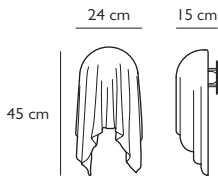

REQUIEM

REQUIEM WALL LIGHT

Fabric, plaster, aluminium and steel
4.2W / 2700k / CRI 80 / CE, CB and UKCA certified
E27 / max 1 x 25w LED / 220-240v / CRI 80
Supplied with 4.2w dimmable LED - 470 lumen

Product Code	Requiem Wall Light	REQ0050
Price	.....	€1,300
Lead Time	28 days	
Weight	2 kg