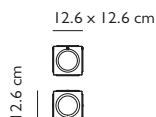

CHANT SURFACE LIGHT

Glass & aluminium with brushed gold or silver finish

2.6W / 2700k /

G9 / 220-240V / CRI 80 /

Supplied with 1x 2.6W dimmable G9 LED - 300 lm

Product Code	Chant Surface, frosted glass & gold	CHT0050
	Chant Surface, clear glass & gold	CHT0051
	Chant Surface, frosted glass & silver	CHT0052
	Chant Surface, clear glass & silver	CHT0053
Price	.....	€320
Lead Time	28 days	
Weight	1.9 kg