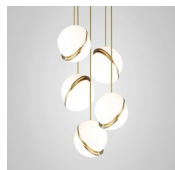

Product Code	Mini Crescent Ceiling Light	CRE0070
Price	€650
Lead Time	7 days	
Weight	1 kg	

MINI CRESCENT CHANDELIER 3 PIECE

Opal acrylic & brass with brushed or blackened finish
 12.6w / 2700k / CE, CB & UKCA
 E27 / max 3 x 25w LED / 220-240v / CRI 80
 Supplied with 3 x 4.2w dimmable LED - 470 lm
 3 x 300cm gold or brown fabric cable
 35cm round brushed or blackened brass ceiling plate

Product Code	Chandelier 3 Piece, brushed brass	CRE0060
	Chandelier 3 Piece, blackened brass	CRE0061
Price	€2,250
Lead Time	7 days	
Weight	4.75 kg	

MINI CRESCENT CHANDELIER 5 PIECE

Opal acrylic & brass with brushed or blackened finish
 21w / 2700k / CE, CB & UKCA
 E27 / max 5 x 25w LED / 220-240v / CRI 80
 Supplied with 5 x 4.2w dimmable LED - 470 lm
 5 x 300cm gold or brown fabric cable
 45cm round brushed or blackened brass ceiling plate