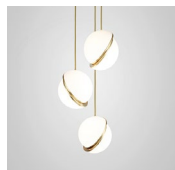

MINI CRESCENT CHANDELIER 3 PIECE

Opal acrylic & brass with brushed or blackened finish
12.6w / 2700k / CE, CB & UKCA
E27 / max 3 x 25w LED / 220-240v / CRI 80
Supplied with 3 x 4.2w dimmable LED - 470 lm
3 x 300cm gold or brown fabric cable
35cm round brushed or blackened brass ceiling plate

Product Code	Chandelier 3 Piece, brushed brass	CRE0060
	Chandelier 3 Piece, blackened brass	CRE0061
Price	.....	€2,250
Lead Time	7 days	
Weight	4.75 kg