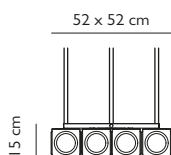

CHANT 4x4 CHANDELIER

Glass & aluminium with brushed gold or silver finish

24W / 2700k / CE, CB and UKCA certified

G4 / 220-240V / CRI 90 / Integrated LED driver

Supplied with 16x 1.5W dimmable G4 LEDs

53cm square satin white ceiling canopy with integrated LED driver

Product Code	Chant 4x4, frosted glass & gold	CHT0020
	Chant 4x4, clear glass & gold	CHT0021
	Chant 4x4, frosted glass & silver	CHT0022
	Chant 4x4, clear glass & silver	CHT0023
Price	.....	€4,475
Lead Time	6 weeks	
Weight	30 kg - Special shipping required (Delivery band 6)