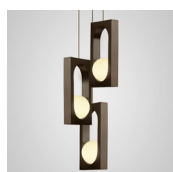

MYTHOS CHANDELIER 3 PIECE

Opal glass & brass with brushed or blackened finish
7.8w / 2700k / dimmable
G9 / max 3 x 2.6w LED / 220-240v
3 x 300cm gold or brown fabric cord
35cm round brushed or blackened brass canopy

Product Code	Chandelier 3 Piece, brushed brass	MYT0050
	Chandelier 3 Piece, blackened brass	MYT0051
Price	.....	€3,280
Lead Time	6 weeks	
Weight	7.45 kg