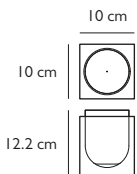

LEE BROOM

SCENTED CANDLE

ON REFLECTION SCENTED CANDLE SET

Natural soy wax. NET WT. e 320g/11.2oz.
Burn time approximately 70 hours.

Candle Vessel:
Stainless steel with polished gold finish

Candle Holder:
Optical crystal glass

Product Code	On Reflection Scented Candle Set	CAN101
Price	.....	€210
Lead Time	7 days	
Weight	2.15 kg