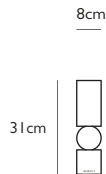

FULCRUM CANDLESTICK SMALL BLACK MARBLE

Marquina marble.
Includes large clear cup tealight candle.

Product Code	Fulcrum Candlestick Small Marble Black	FUL0052
Price	.....	€395
Lead Time	7 days	
Weight	3.8 kg