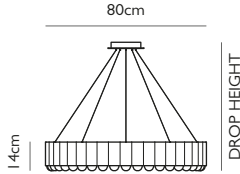

CAROUSEL MEDIUM MATTE BLACK

Matte Black
80w / 2700k / 1050 lumen / CE, CB & UKCA
E27 / max 40 x 2w LED / 220-240v / CRI >90
Supplied with 40 x 2w dimmable LEDs
& opaque glass diffusers
310cm clear cable, 5x adjustable steel tensile wires
18cm round matte black ceiling plate
Min drop height: 55cm, max drop height: 280cm

Product Code	Carousel Medium Black	CA0023
Price	.....	€6,250
Lead Time	28 days	
Weight	18.5 kg