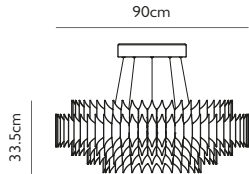

LEE BROOM

KING

KING LARGE

Aluminium with brushed gold finish
86w / 2700k / integrated LED
220-240v / dimmable
Supplied with LED driver integrated within canopy
300cm clear cable, 5 x steel tensile wires
32cm round brushed gold canopy

Product Code	King Large	KIN0010
Price	.....	€14,435
Lead Time	12 weeks	
Weight	15 kg - Special shipping (Crating for export).