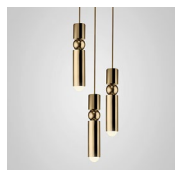

FULCRUM CHANDELIER 3 PIECE

Polished chrome, polished gold or matte black
12.6w / 2700k / CE, CB & UKCA
E27 / max 3 x 25w LED / 220-240v / CRI 80
Supplied with 3 x 4.2w dimmable LED - 470 lm

3 x 300cm gold, silver or black fabric cable
35cm round matching finish ceiling plate

Product Code	Fulcrum Chandelier 3 Piece Chrome	FUL0071
	Fulcrum Chandelier 3 Piece Gold	FUL0072
	Fulcrum Chandelier 3 Piece Black	FUL0073
Price	.....	€1,625
Lead Time	7 days	
Weight	5.45 kg