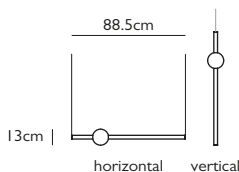

ORION GLOBE LIGHT POLISHED AGED BRASS

Opal glass & aged brass
7.6w / 2700k / 377 lumen / CE, CB & UKCA / CRI >95
220-240vAC Input / 24vDC Output / dimmable
Supplied with separate LED driver
500cm clear cable & steel tensile wire
2 x 4cm round aged brass mini ceiling plates

Product Code	Orion Globe Light Aged Brass	ORI0012
Price	.....	€1,285
Lead Time	7 days	
Weight	2.41 kg