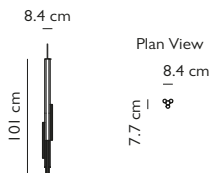

LEE BROOM

HAIL

HAIL 3-LIGHT TALL GOLD

Reeded glass & aluminium with brushed gold finish
6W / 2700k / CE, CB and UKCA certified
GU18 / 220-240V / CRI 95
Supplied with 3x 2W dimmable GU18 LEDs
300cm gold fabric cable
12cm round brushed gold ceiling plate

Product Code	Hail 3-light Tall, gold	HAI0021
Price	.....	€995
Lead Time	28 days	
Weight	1.5 kg