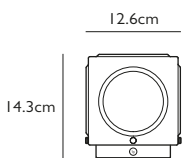

LEE BROOM

CHANT

CHANT PORTABLE LAMP

Frosted or clear glass & aluminium base with brushed gold, brushed silver or brushed bronze finish

1.5W / 2700k / IP54

G4 / 12V DC / CRI 90

Supplied with 1x 1.5W dimmable G4 LED bulb

Touch dimmable with 4 settings:
100% approx. 8 hours
50% approx. 21 hours
25% approx. 40 hours
10% approx. 80 hours

Battery charging time approx. 6 hours

Product Code	Chant Portable, frosted glass & gold	CHT0010
	Chant Portable, clear glass & gold	CHT0011
	Chant Portable, frosted glass & silver	CHT0012
	Chant Portable, clear glass & silver	CHT0013
	Chant Portable, frosted glass & bronze	CHT0014
	Chant Portable, clear glass & bronze	CHT0015
Price	.....	€345
Lead Time	2 weeks	
Weight	2 kg