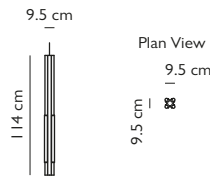

Product Code	Altar 4-light Short	ALT0010
Price	€3,675
Lead Time	28 days	
Weight	2.25 kg	

ALTAR 4-LIGHT TALL

Oak with polycarbonate & brushed brass details
 17.28W / 2700k / CE, CB and UKCA certified
 24V DC - requires remote driver installation
 300cm clear cable & steel tensile wire
 12cm round brushed brass flat ceiling canopy