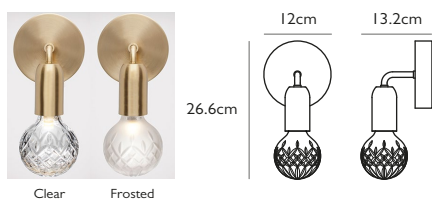

CRYSTAL BULB WALL LIGHT

Clear or frosted crystal & brushed brass
2w / 2700k / 100 lumen / CE, CB & UKCA
E27 / max 1 x 2w LED / 220-240v / CRI >90
Supplied with 2w dimmable LED
Crystal Bulb is not to be used with halogens
12cm round brushed brass wall fitting

Product Code	Clear Crystal Bulb Wall Light	CB0061
	Frosted Crystal Bulb Wall Light	CB0062
Price	.....	€315
Lead Time	7 days	
Weight	500 g