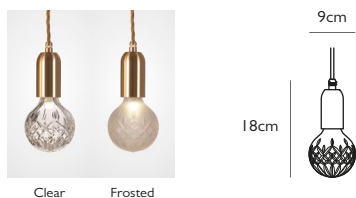

CRYSTAL BULB PENDANT BRUSHED BRASS

Clear or frosted crystal & brushed brass
2w / 2700k / 100 lumen / CE, CB & UKCA
E27 / max 1 x 2w LED / 220-240v / CRI >90
Supplied with 2w dimmable LED
Crystal Bulb is not to be used with halogens
300cm gold fabric cable
12cm round brushed brass ceiling plate

Product Code	Clear Crystal Bulb Pendant Brass	CB0021
	Frosted Crystal Bulb Pendant Brass	CB0022
Price	.....	€315
Lead Time	7 days	
Weight	500 g