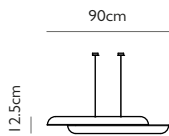

LEE BROOM

GEMINI

GEMINI HORIZONTAL

Brushed brass & opal acrylic
40w / 2700k / integrated LED
220-240vAC Input / 24vDC Output / dimmable
Supplied with separate LED driver
2x 300cm clear cable
2 x 4cm round brushed brass mini canopies

Product Code	Gemini Horizontal	GEM0010
Price	.....	€2,300
Lead Time	28 days	
Weight	4 kg