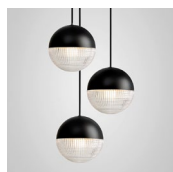

LITTLE LENS FLAIR CHANDELIER 3 PIECE MATTE BLACK

Matte black steel & clear polycarbonate
12.6w / 2700k / CE, CB & UKCA
E27 / max 3 x 25w LED / 220-240v / CRI 80
Supplied with 3 x 4.2w dimmable LED bulb - 470 lm
3 x 300cm black fabric cable
35cm round matte black ceiling plate

Product Code	Little Lens Flair Chandelier 3 Piece Black	LLF0031
Price	.....	€1,425
Lead Time	7 days	
Weight	2.55 kg