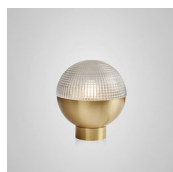

LITTLE LENS FLAIR TABLE LAMP BRUSHED BRASS

Brushed brass steel & clear polycarbonate
4.2w / 2700k / CE, CB & UKCA
E27 / max 1 x 25w LED / 220-240v / CRI 80
Supplied with 4.2w dimmable LED bulb - 470 lumen
200cm gold fabric cable
with in-line switch

Product Code	Little Lens Flair Pendant Light Brass	LLF0020
Price	.....	€520
Lead Time	7 days	
Weight	1 kg