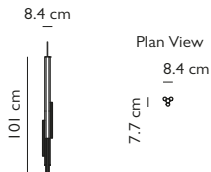

HAIL 3-LIGHT TALL BRONZE

Reeded glass & aluminium with brushed bronze finish
6W / 2700k / CE, CB and UKCA certified
GU18 / 220-240V / CRI 95
Supplied with 3x 2W dimmable GU18 LEDs
300cm brown fabric cable
12cm round brushed bronze ceiling plate

Product Code	Hail 3-light Tall, bronze	HAI0022
Price	.....	€995
Lead Time	28 days	
Weight	1.5 kg