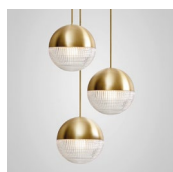

LITTLE LENS FLAIR CHANDELIER 3 PIECE BRUSHED BRASS

Brushed brass steel & clear polycarbonate
12.6w / 2700k / CE, CB & UKCA
E27 / max 3 x 25w LED / 220-240v / CRI 80
Supplied with 3 x 4.2w dimmable LED bulb - 470 lm
3 x 300cm gold fabric cable
35cm round brushed brass ceiling plate

Product Code	Little Lens Flair Chandelier 3 Piece Brass	LLF0030
Price	.....	€1,425
Lead Time	7 days	
Weight	2.55 kg	

Little Lens Flair Chandelier 5 Piece Brushed Brass and Matte Black are also available. Please contact your sales representative for more information.