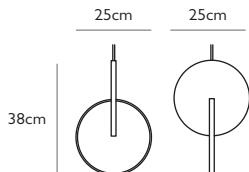

ECLIPSE PENDANT LIGHT POLISHED GOLD

Opal acrylic & polished gold
3.5w / 2700k / 466 lumen / CE, CB & UKCA / CRI 90
220-240vAC Input / 24vDC Output / dimmable
Supplied with separate LED driver
500cm clear cable and steel tensile wire
12cm round polished gold ceiling plate

Product Code	Eclipse Pendant Light Gold	ECL0011
Price	.....	€1,385
Lead Time	7 days	
Weight	2.96 kg