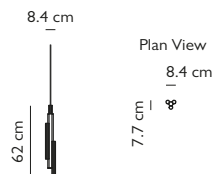

HAIL

HAIL 3-LIGHT SHORT SILVER

Reeded glass & aluminium with brushed silver finish
6W / 2700k / CE, CB and UKCA certified
GU18 / 220-240V / CRI 95
Supplied with 3x 2W dimmable GU18 LEDs
300cm silver fabric cable
12cm round brushed silver ceiling plate

Product Code	Hail 3-light Short, silver	HAI0010
Price	.....	€850
Lead Time	28 days	
Weight	1 kg