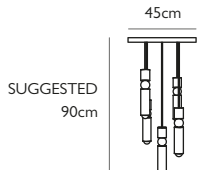

FULCRUM CHANDELIER 5 PIECE

Polished chrome, polished gold or matte black
21w / 2700k / CE, CB & UKCA
E27 / max 5 x 25w LED / 220-240v / CRI 80
Supplied with 5 x 4.2w dimmable LED - 470 lm

5 x 300cm gold, silver or black fabric cable
45cm round matching finish ceiling plate

Product Code	Fulcrum Chandelier 5 Piece Chrome	FUL0062
	Fulcrum Chandelier 5 Piece Gold	FUL0063
	Fulcrum Chandelier 5 Piece Black	FUL0064
Price	.....	€2,545
Lead Time	7 days	
Weight	10 kg