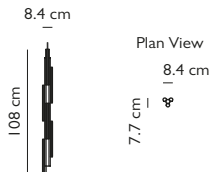

HAIL 6-LIGHT TALL GOLD

Reeded glass & aluminium with brushed gold finish
12W / 2700k / CE, CB and UKCA certified
GU18 / 220-240V / CRI 95
Supplied with 6x 2W dimmable GU18 LEDs
300cm gold fabric cable
12cm round brushed gold ceiling plate

Product Code	Hail 6-light Tall, gold	HAI0031
Price	.....	€1,630
Lead Time	28 days	
Weight	1.8 kg