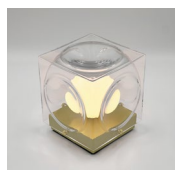

LEE BROOM

CHANT

CHANT PORTABLE LAMP

Frosted or clear glass & aluminium base with brushed gold, brushed silver or brushed bronze finish

1.5W / 2700k / IP54

G4 / 12V DC / CRI 90

Supplied with 1x 1.5W dimmable G4 LED bulb

Touch dimmable with 4 settings:
100% approx. 8 hours
50% approx. 21 hours
25% approx. 40 hours
10% approx. 80 hours

Battery charging time approx. 6 hours

Product Code	Chant Portable, frosted glass & gold	CHT0010
	Chant Portable, clear glass & gold	CHT0011
	Chant Portable, frosted glass & silver	CHT0012
	Chant Portable, clear glass & silver	CHT0013
	Chant Portable, frosted glass & bronze	CHT0014
	Chant Portable, clear glass & bronze	CHT0015
Price	.....	€345
Lead Time	2 weeks	
Weight	2 kg