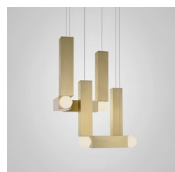

VESPER DUO GOLD

Opal glass & aluminium with brushed gold finish
9W / 2700k / CE, CB and UKCA certified
G4 / 220-240v / CRI 90
Supplied with 6x 1.5W dimmable G4 LEDs
6 x 300cm clear cable
52cm square satin white ceiling canopy
with integrated LED driver

Product Code	Vesper Duo, brushed gold	VES0011
Price	.....	€2,465
Lead Time	28 days	
Weight	9 kg