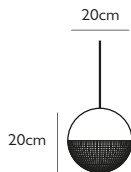

LEE BROOM

LITTLE LENS FLAIR

LITTLE LENS FLAIR PENDANT LIGHT MATTE BLACK

Matte black steel & clear polycarbonate
4.2w / 2700k / CE, CB & UKCA
E27 / max 1 x 25w LED / 220-240v / CRI 80
Supplied with 4.2w dimmable LED bulb - 470 lumen
300cm black fabric cable
12cm round matte black ceiling plate

Product Code	Little Lens Flair Pendant Light Black	LLF0011
Price	.....	€420
Lead Time	7 days	
Weight	0.85 kg