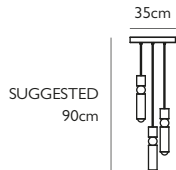

FULCRUM CHANDELIER 3 PIECE

Polished chrome, polished gold or matte black
12.6w / 2700k / CE, CB & UKCA
E27 / max 3 x 25w LED / 220-240v / CRI 80
Supplied with 3 x 4.2w dimmable LED - 470 lm

3 x 300cm gold, silver or black fabric cable
35cm round matching finish ceiling plate

Product Code	Fulcrum Chandelier 3 Piece Chrome	FUL0071
	Fulcrum Chandelier 3 Piece Gold	FUL0072
	Fulcrum Chandelier 3 Piece Black	FUL0073
Price	.....	€1,625
Lead Time	7 days	
Weight	5.45 kg