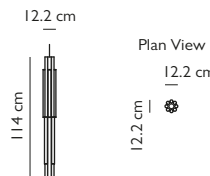

ALTAR 8-LIGHT TALL

Oak with polycarbonate & brushed brass details
34.56W / 2700k / CE, CB and UKCA certified
24V DC - requires remote driver installation
300cm clear cable & steel tensile wire
12cm round brushed brass flat ceiling canopy

Product Code	Altar 8-light Tall	ALT0030
Price	.....	€5,250
Lead Time	28 days	
Weight	3.65 kg