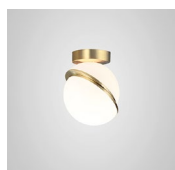

MINI CRESCENT CEILING LIGHT

Opal acrylic & brushed brass
4.2w / 2700k / CE, CB & UKCA
E27 / max 1 x 25w LED / 220-240v / CRI 80
Supplied with 4.2w dimmable LED - 470 lumen
12cm round brushed brass ceiling plate

Product Code	Mini Crescent Ceiling Light	CRE0070
Price	.....	€650
Lead Time	7 days	
Weight	1 kg