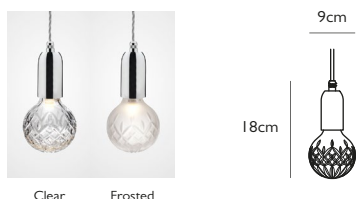

CRYSTAL BULB PENDANT POLISHED CHROME