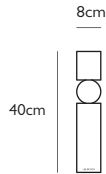

LEE BROOM

FULCRUM

FULCRUM CANDLESTICK LARGE TRAVERTINE

Travertine
Includes large clear cup tealight candle.

Product Code	Fulcrum Candlestick Large Travertine	FUL0045
Price	.....	€475
Lead Time	7 days	
Weight	5 kg