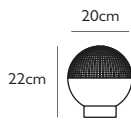

LITTLE LENS FLAIR TABLE LAMP MATTE BLACK

Matte black steel & clear polycarbonate
4.2w / 2700k / CE, CB & UKCA
E27 / max 1 x 25w LED / 220-240v / CRI 80
Supplied with 4.2w dimmable LED bulb - 470 lumen
200cm black fabric cable
with in-line switch

Product Code	Little Lens Flair Pendant Light Black	LLF0021
Price	.....	€520
Lead Time	7 days	
Weight	1 kg