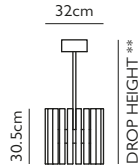

LEE BROOM

AURORA

AURORA RING 1 (20)

Reeded glass & polished stainless steel
40w / 2700k / CE / dimmable
GU18 / max 20 x 2w LED / 220-240v / CRI 94.5
Supplied with 20 x 2w LED bulbs - 200 lm each
Polished stainless steel rod, dia. 1.6cm x L. 50cm
14cm round polished stainless steel ceiling plate

Product Code	Aurora Ring 1 (20)	AUR0020
Price	.....	€4,650
Lead Time	Made to order 8 weeks	
Weight	6 kg - Special shipping (Crating for export).