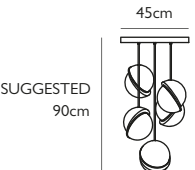

MINI CRESCENT CHANDELIER 5 PIECE

Opal acrylic & brass with brushed or blackened finish
21w / 2700k / CE, CB & UKCA
E27 / max 5 x 25w LED / 220-240v / CRI 80
Supplied with 5 x 4.2w dimmable LED - 470 lm
5 x 300cm gold or brown fabric cable
45cm round brushed or blackened brass ceiling plate

Product Code	Chandelier 5 Piece, brushed brass	CRE0080
	Chandelier 5 Piece, blackened brass	CRE0081
Price	.....	€3,660
Lead Time	7 days	
Weight	8.25 kg	

0126rev01