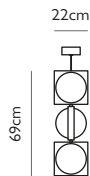

SOLSTICE TRIO PENDANT

Opal glass & brass with brushed or blackened finish
25.5w / 2700k / dimmable
E27 / max 3 x 25w LED / 220-240v
Supplied with 3x 8.5W LED bulbs - 810 lumen
300cm gold or brown fabric cable
12cm round canopy in matching finish

Product Code	Trio Pendant, brushed brass	SOL0030
	Trio Pendant, blackened brass	SOL0031
Price	.....	€3,400
Lead Time	6 weeks	
Weight	7.7 kg