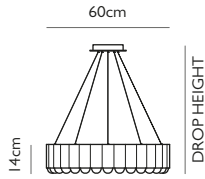

LEE BROOM

CAROUSEL

CAROUSEL POLISHED GUNMETAL

Polished Gunmetal
60w / 2700k / 1050 lumen / CE, CB & UKCA
E27 / max 30 x 2w LED / 220-240v / CRI >90
Supplied with 30 x 2w dimmable LEDs
& opaque glass diffusers
310cm clear cable, 5x adjustable steel tensile wires
18cm round polished gunmetal ceiling plate
Min drop height: 55cm, max drop height: 280cm

Product Code	Carousel Gunmetal	CA0010
Price	.....	€4,510
Lead Time	28 days	
Weight	14 kg