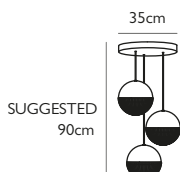

LITTLE LENS FLAIR CHANDELIER 3 PIECE MATTE BLACK

Matte black steel & clear polycarbonate
12.6w / 2700k / CE, CB & UKCA
E27 / max 3 x 25w LED / 220-240v / CRI 80
Supplied with 3 x 4.2w dimmable LED bulb - 470 lm
3 x 300cm black fabric cable
35cm round matte black ceiling plate

Product Code	Little Lens Flair Chandelier 3 Piece Black	LLF0031
Price	.....	€1,425
Lead Time	7 days	
Weight	2.55 kg