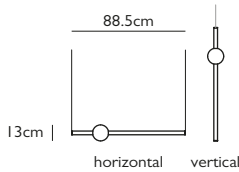

LEE BROOM

ORION

ORION GLOBE LIGHT POLISHED GOLD

Opal glass & polished gold
7.6w / 2700k / 377 lumen / CE, CB & UKCA / CRI >95
220-240vAC Input / 24vDC Output / dimmable
Supplied with separate LED driver
500cm clear cable & steel tensile wire
2 x 4cm round polished gold mini ceiling plates

Product Code	Orion Globe Light Gold	ORI0010
Price	.....	€1,285
Lead Time	7 days	
Weight	2.41 kg