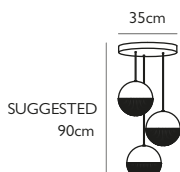

LITTLE LENS FLAIR CHANDELIER 3 PIECE BRUSHED BRASS

Brushed brass steel & clear polycarbonate
12.6w / 2700k / CE, CB & UKCA
E27 / max 3 x 25w LED / 220-240v / CRI 80
Supplied with 3 x 4.2w dimmable LED bulb - 470 lm
3 x 300cm gold fabric cable
35cm round brushed brass ceiling plate

Product Code	Little Lens Flair Chandelier 3 Piece Brass	LLF0030
Price	.....	€1,425
Lead Time	7 days	
Weight	2.55 kg	

Little Lens Flair Chandelier 5 Piece Brushed Brass and Matte Black are also available. Please contact your sales representative for more information.