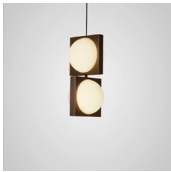

Product Code	Pendant, brushed brass	SOL0010
	Pendant, blackened brass	SOL0011
Price	€1,130
Lead Time	6 weeks	
Weight	2.3 kg	

SOLSTICE DUO PENDANT

Opal glass & brass with brushed or blackened finish
 17w / 2700k / dimmable
 E27 / max 2 x 25w LED / 220-240v
 Supplied with 2x 8.5W LED bulbs - 810 lumen
 300cm gold or brown fabric cable
 12cm round canopy in matching finish