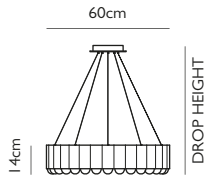

CAROUSEL MATTE BLACK

Matte Black
60w / 2700k / 1050 lumen / CE, CB & UKCA
E27 / max 30 x 2w LED / 220-240v / CRI >90
Supplied with 30 x 2w dimmable LEDs
& opaque glass diffusers
310cm clear cable, 5x adjustable steel tensile wires
18cm round matte black ceiling plate
Min drop height: 55cm, max drop height: 280cm

Product Code	Carousel Black	CA0013
Price	.....	€4,510
Lead Time	28 days	
Weight	14 kg