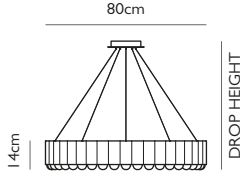

CAROUSEL MEDIUM POLISHED GOLD

Polished Gold
80w / 2700k / CE, CB & UKCA
E27 / max 40 x 2w LED / 220-240v / CRI >90
Supplied with 40 x 2w dimmable LEDs
& opaque glass diffusers
310cm clear cable, 5x adjustable steel tensile wires
18cm round polished gold ceiling plate
Min drop height: 55cm, max drop height: 280cm

Product Code	Carousel Medium Gold	CA0021
Price	.....	€6,250
Lead Time	28 days	
Weight	18.5 kg