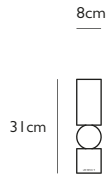

FULCRUM CANDLESTICK SMALL WHITE MARBLE

Carrara marble.
Includes large clear cup tealight candle.

Product Code	Fulcrum Candlestick Small Marble White	FUL0042
Price	.....	€395
Lead Time	7 days	
Weight	3.8 kg