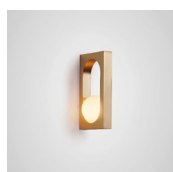

MYTHOS WALL LIGHT

Opal glass & brass with brushed or blackened finish
2.6w / 2700k / dimmable
G9 / max 1 x 2.6w LED / 220-240v
Supplied with mounting plate for flush fitting to wall.

Product Code	Wall Light, brushed brass	MYT0040
	Wall Light, blackened brass	MYT0041
Price	.....	€1,045
Lead Time	6 weeks	
Weight	2 kg