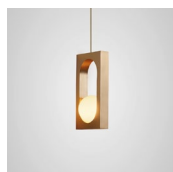

MYTHOS PENDANT

Opal glass & brass with brushed or blackened finish
2.6w / 2700k / dimmable
G9 / max 1 x 2.6w LED / 220-240v
300cm gold or brown fabric cable
12cm round canopy in matching finish

Product Code	Pendant, brushed brass	MYT0030
	Pendant, blackened brass	MYT0031
Price	.....	€1,045
Lead Time	6 weeks	
Weight	2 kg