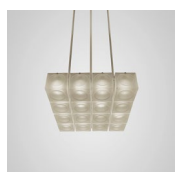

CHANT 4x4 CHANDELIER

Glass & aluminium with brushed gold or silver finish

24W / 2700k / CE, CB and UKCA certified

G4 / 220-240V / CRI 90 / Integrated LED driver

Supplied with 16x 1.5W dimmable G4 LEDs

53cm square satin white ceiling canopy with integrated LED driver

Product Code	Chant 4x4, frosted glass & gold	CHT0020
	Chant 4x4, clear glass & gold	CHT0021
	Chant 4x4, frosted glass & silver	CHT0022
	Chant 4x4, clear glass & silver	CHT0023
Price	.....	€4,475
Lead Time	6 weeks	
Weight	30 kg - Special shipping required (Delivery band 6)