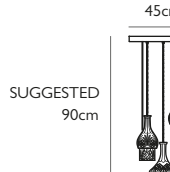

DECANTERLIGHT CHANDELIER 5 PIECE

Crystal & brushed brass
17w / 2700k / 1020 lumen / CE, CB & UKCA
E27 / max 5 x 25w LED / 220-240v / CRI 80
Supplied with 5 x 3.4w dimmable LED filament

5 x 300cm gold fabric cable
45cm round satin white metal ceiling plate

Product Code	Decanterlight Chandelier 5 Piece	NDC0053
Price	.....	€2,225
Lead Time	7 days	
Weight	13 kg