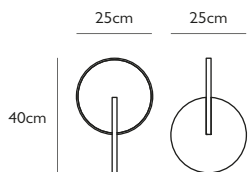

ECLIPSE TABLE LAMP POLISHED GOLD

Opal acrylic & polished gold
3.5w / 2700k / 431 lumen / CE, CB & UKCA / CRI 90
220-240vAC Input / 24vDC Output / dimmable
200cm gold fabric cable
with in-line dimmer switch

Product Code	Eclipse Table Lamp Gold	ECL0021
Price	.....	€2,045
Lead Time	7 days	
Weight	4.38 kg