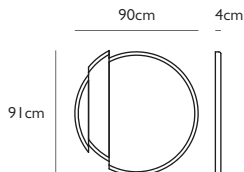

SPLIT MIRROR ROUND

Mirror glass & matte black lacquer frame with oak veneer accents.

Product Code	Split Mirror Round	SPL0020
Price	.....	€3,210
Lead Time	12 weeks	
Weight	22 kg - Special shipping required (Delivery band 6)