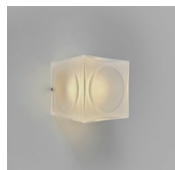

CHANT SURFACE LIGHT

Glass & aluminium with brushed gold or silver finish

2.6W / 2700k /

G9 / 220-240V / CRI 80 /

Supplied with 1x 2.6W dimmable G9 LED - 300 lm

Product Code	Chant Surface, frosted glass & gold	CHT0050
	Chant Surface, clear glass & gold	CHT0051
	Chant Surface, frosted glass & silver	CHT0052
	Chant Surface, clear glass & silver	CHT0053
Price	.....	€320
Lead Time	28 days	
Weight	1.9 kg