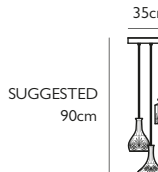

DECANTERLIGHT CHANDELIER 3 PIECE

Crystal & brushed brass
10.2w / 2700k / 780 lumen / CE, CB & UKCA
E27 / max 3 x 25w LED / 220-240v / CRI 80
Supplied with 3 x 3.4w dimmable LED filament

3 x 300cm gold fabric cable
35cm round satin white metal ceiling plate

Product Code	Decanterlight Chandelier 3 Piece	NDC0070
Price	.....	€1,370
Lead Time	7 days	
Weight	6.7 kg