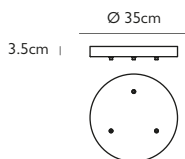

LEE BROOM

LED0040 G4 LED BULB 2.1W

Replacement LED bulb for:
Mythos Duo
2.1w / 2700 k / 210 lumen / CE and CB / G4 / 12V DC / dimmable / CRI 80

Product Code	G4 LED Bulb 2.1W 220-240v	LED0040
Price	.....	€30
Lead Time	7 days	

GLASS DIFFUSER CAP

Replacement opaque glass diffuser cap for LED0030 used with:
Carousel and Carousel XL

Product Code	Opaque glass diffuser Cap	ADPGLASS02
Price	ex.VAT £3.50	€4
Lead Time	7 days	

CEILING PLATES

3 PIECE CEILING PLATE

Ceiling plate to create customer's own configuration of 3 piece chandelier

1. Available finishes:
2. Satin White ○ CP3001
   - Brushed Brass ● CP3003
   - Polished Gold ● CP3004
   - Polished Chrome ● CP3006
   - Matte Black ● CP3005

Product Code	3 Piece Ceiling Plate	See chart
Price	.....	€140
Lead Time	7 days	
Weight	3.5 kg