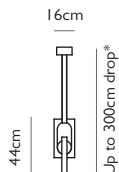

MYTHOS DUO PENDANT (leather strap for up to 300cm drop)

Opal glass, leather & brass with brushed or blackened finish
2.1w / 2700k / dimmable
G4 / max 1 x 2.1w LED / 220-240v
Supplied with LED driver integrated within canopy
*Leather strap suspension - up to 300cm drop height
12cm round canopy in matching finish

Product Code	Duo Pendant, brushed brass, 3m drop	MYT0014
	Duo Pendant, blackened brass, 3m drop	MYT0015
Price	.....	€3,010
Lead Time	6 weeks	
Weight	5 kg