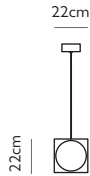

LEE BROOM

SOLSTICE

SOLSTICE PENDANT

Opal glass & brass with brushed or blackened finish
8.5w / 2700k / dimmable
E27 / max 1 x 25w LED / 220-240v
Supplied with 1x 8.5W LED bulb - 810 lumen
300cm gold or brown fabric cable
12cm round canopy in matching finish

Product Code	Pendant, brushed brass	SOL0010
	Pendant, blackened brass	SOL0011
Price	.....	€1,130
Lead Time	6 weeks	
Weight	2.3 kg