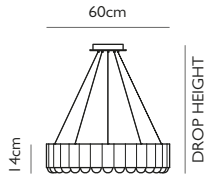

CAROUSEL POLISHED GOLD

Polished Gold
60w / 2700k / 1050 lumen / CE, CB & UKCA
E27 / max 30 x 2w LED / 220-240v / CRI >90
Supplied with 30 x 2w dimmable LEDs
& opaque glass diffusers
310cm clear cable, 5x adjustable steel tensile wires
18cm round polished gold ceiling plate
Min drop height: 55cm, max drop height: 280cm

Product Code	Carousel Gold	CA0011
Price	.....	€4,510
Lead Time	28 days	
Weight	14 kg