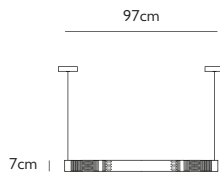

CRYSTAL TUBE LIGHT

Cut glass & brushed brass or polished chrome
13.9w / 2700k / 650 lumen / CRI 80
220-240vAC Input / 24VDC Output
Supplied with separate LED driver
300cm clear cable with 2 x steel tensile wire
and 2 x 12cm round matching finish ceiling plates

Product Code	Crystal Tube Light Brass	CRY0010
	Crystal Tube Light Chrome	CRY0021
Price	.....	€3,815
Lead Time	16 weeks	
Weight	2.85 kg