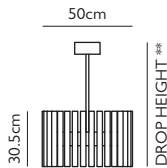

AURORA RING 2 (32)

Reeded glass & polished stainless steel
64w / 2700k / CE / dimmable
GU18 / max 32 x 2w LED / 220-240v / CRI 94.5
Supplied with 32 x 2w LED bulbs - 200 lm each
Polished stainless steel rod, dia. 1.6cm x L. 50cm
14cm round polished stainless steel ceiling plate

Product Code	Aurora Ring 2 (32)	AUR0032
Price	.....	€7,400
Lead Time	Made to order 8 weeks	
Weight	10 kg - Special shipping (Crating for export).