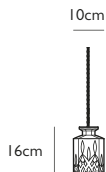

LEE BROOM

DECANTERLIGHT

SQUARE DECANTERLIGHT

Crystal & brushed brass
3.4w / 2700k / 460 lumen / CE, CB & UKCA
E27 / max 1 x 25w LED / 220-240v / CRI 80
Supplied with 3.4w dimmable LED filament

300cm gold fabric cable
12cm round brushed brass ceiling plate

Product Code	Decanterlight Square	NDC0050
Price	.....	€395
Lead Time	7 days	
Weight	1.4 kg