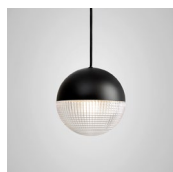

LEE BROOM

LITTLE LENS FLAIR

LITTLE LENS FLAIR PENDANT LIGHT MATTE BLACK

Matte black steel & clear polycarbonate
4.2w / 2700k / CE, CB & UKCA
E27 / max 1 x 25w LED / 220-240v / CRI 80
Supplied with 4.2w dimmable LED bulb - 470 lumen
300cm black fabric cable
12cm round matte black ceiling plate

Product Code	Little Lens Flair Pendant Light Black	LLF0011
Price	.....	€420
Lead Time	7 days	
Weight	0.85 kg