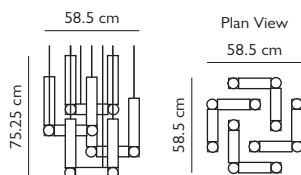

VESPER QUATTRO SILVER

Opal glass & aluminium with brushed silver finish
18W / 2700k / CE, CB and UKCA certified
G4 / 220-240v / CRI 90
Supplied with 12x 1.5W dimmable G4 LEDs
12 x 300cm clear cable
66cm square satin white ceiling canopy
with integrated LED driver

Product Code	Vesper Quattro, brushed silver	VES0020
Price	.....	€5,165
Lead Time	28 days	
Weight	16 kg