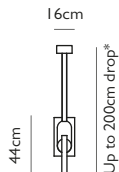

MYTHOS DUO PENDANT (leather strap for up to 200cm drop)

Opal glass, leather & brass with brushed or blackened finish
2.1w / 2700k / dimmable
G4 / max 1 x 2.1w LED / 220-240v
Supplied with LED driver integrated within canopy
*Leather strap suspension - up to 200cm drop height
12cm round canopy in matching finish

Product Code	Duo Pendant, brushed brass, 2m drop	MYT0012
	Duo Pendant, blackened brass, 2m drop	MYT0013
Price	.....	€2,805
Lead Time	6 weeks	
Weight	5 kg