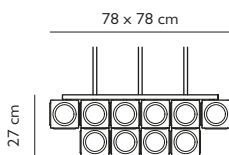

CHANT 6x6 2-TIER CHANDELIER

Glass & aluminium with brushed gold or silver finish

54W / 2700k / CE, CB and UKCA certified

G4 / 220-240V / CRI 90 / Integrated LED driver

Supplied with 36x 1.5W dimmable G4 LEDs

53cm square satin white ceiling canopy with integrated LED driver

Product Code	Chant 6x6 2-tier, frosted glass & gold	CHT0040
	Chant 6x6 2-tier, clear glass & gold	CHT0041
	Chant 6x6 2-tier, frosted glass & silver	CHT0042
	Chant 6x6 2-tier, clear glass & silver	CHT0043
Price	.....	€10,035
Lead Time	6 weeks	
Weight	51 kg - Special shipping required (Delivery band 6)