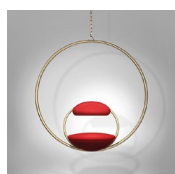

LEE BROOM

FURNITURE

HANGING HOOP CHAIR BRUSHED BRASS

Brushed brass finish steel frame

Upholstered seat Kvadrat Divina 3 Red fabric code #0623 - 100% wool (for different colour see option below).

Supplied with 300cm brushed brass finish chain (for additional chain length see option below). Ceiling fittings not supplied.

Product Code	Hanging Hoop Chair Brass	HHC0010
Price	.....	€5,585
Lead Time	28 days	
Weight	25 kg - Special shipping (Crating for export).