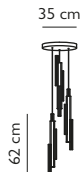

HAIL 3-LIGHT SHORT CHANDELIER

Reeded glass & aluminium with brushed silver, gold or bronze finish
18W / 2700k / CE, CB and UKCA certified
GU18 / 220-240V / CRI 95
Supplied with 9x 2W dimmable GU18 LEDs
3 x 300cm silver, gold or brown fabric cable
35cm round satin white metal ceiling plate

Product Code	Chandelier 3 Piece - silver	HAI0040
	Chandelier 3 Piece - gold	HAI0041
	Chandelier 3 Piece - bronze	HAI0042
Price	.....	€2,690
Lead Time	28 days	
Weight	4.45 kg	

Hail Chandelier 5 Piece Brushed Silver, Brushed Gold and Brushed Bronze are also available. Please contact your sales representative for more information.