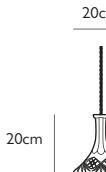

TULIP DECANTERLIGHT

Crystal & brushed brass
3.4w / 2700k / 460 lumen / CE, CB & UKCA
E27 / max 1 x 25w LED / 220-240v / CRI 80
Supplied with 3.4w dimmable LED filament

300cm gold fabric cable
12cm round brushed brass ceiling plate

Product Code	Decanterlight Tulip	NDC0052
Price	.....	€395
Lead Time	7 days	
Weight	1.75 kg