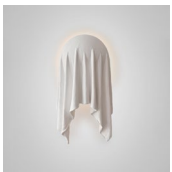

REQUIEM

REQUIEM WALL LIGHT

Fabric, plaster, aluminium and steel
4.2W / 2700k / CRI 80 / CE, CB and UKCA certified
E27 / max 1 x 25w LED / 220-240v / CRI 80
Supplied with 4.2w dimmable LED - 470 lumen

Product Code	Requiem Wall Light	REQ0050
Price	.....	€1,300
Lead Time	28 days	
Weight	2 kg