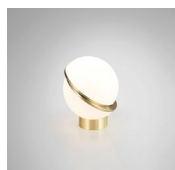

MINI CRESCENT TABLE LAMP

Opal acrylic & brushed brass
4.2w / 2700k / CE, CB & UKCA
E27 / max 1 x 25w LED / 220-240v / CRI 80
Supplied with 4.2w dimmable LED - 470 lumen
200cm gold fabric cable
with in-line switch

Product Code	Mini Crescent Table Lamp	CRE0051
Price	.....	€775
Lead Time	7 days	
Weight	1 kg