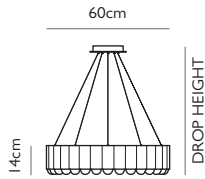

LEE BROOM

CAROUSEL

CAROUSEL POLISHED GUNMETAL

Polished Gunmetal
 60w / 2700k / 1050 lumen / CE, CB & UKCA
 E27 / max 30 x 2w LED / 220-240v / CRI >90
 Supplied with 30 x 2w dimmable LEDs
 & opaque glass diffusers
 310cm clear cable, 5x adjustable steel tensile wires
 18cm round polished gunmetal ceiling plate
 Min drop height: 55cm, max drop height: 280cm

Product Code	Carousel Gunmetal	CA0010
Price	€4,510
Lead Time	28 days	
Weight	14 kg	

CAROUSEL POLISHED GOLD

Polished Gold
 60w / 2700k / 1050 lumen / CE, CB & UKCA
 E27 / max 30 x 2w LED / 220-240v / CRI >90
 Supplied with 30 x 2w dimmable LEDs
 & opaque glass diffusers
 310cm clear cable, 5x adjustable steel tensile wires
 18cm round polished gold ceiling plate
 Min drop height: 55cm, max drop height: 280cm

Product Code	Carousel Gold	CA0011
Price	€4,510
Lead Time	28 days	
Weight	14 kg	

CAROUSEL POLISHED CHROME

Polished Chrome
 60w / 2700k / 1050 lumen / CE, CB & UKCA
 E27 / max 30 x 2w LED / 220-240v / CRI >90
 Supplied with 30 x 2w dimmable LEDs
 & opaque glass diffusers
 310cm clear cable, 5x adjustable steel tensile wires
 18cm round polished chrome ceiling plate
 Min drop height: 55cm, max drop height: 280cm