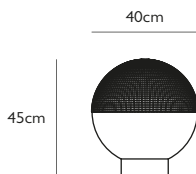

LENS FLAIR TABLE LAMP

Brushed brass or matte black & clear polycarbonate
11w / 2700k / CE, CB & UKCA
E27 / max 1 x 25w LED / 220-240v / CRI 80
Supplied with 11w dimmable LED bulb
200cm gold or black fabric cable
with in-line dimmer switch

Product Code	Lens Flair Table Lamp Brushed Brass	LEN0020
	Lens Flair Table Lamp Matte Black	LEN0021
Price	.....	€1,485
Lead Time	Stock	
Weight	6 kg