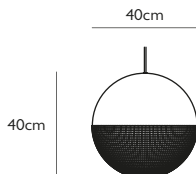

LENS FLAIR PENDANT LIGHT BRUSHED BRASS

Brushed brass steel & clear polycarbonate
11w / 2700k / CE, CB & UKCA
E27 / max 1 x 25w LED / 220-240v / CRI 80
Supplied with 11w dimmable LED bulb
300cm gold fabric cable
12cm round brushed brass steel ceiling plate

Product Code	Lens Flair Pendant Light Brass	LEN0010
Price	.....	€1,235
Lead Time	7 days	
Weight	5 kg