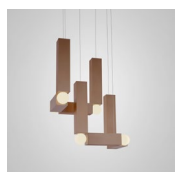

VESPER DUO BRONZE

Opal glass & aluminium with brushed bronze finish
9W / 2700k / CE, CB and UKCA certified
G4 / 220-240v / CRI 90
Supplied with 6x 1.5W dimmable G4 LEDs
6 x 300cm clear cable
52cm square satin white ceiling canopy
with integrated LED driver

Product Code	Vesper Duo, brushed bronze	VES0012
Price	.....	€2,465
Lead Time	28 days	
Weight	9 kg