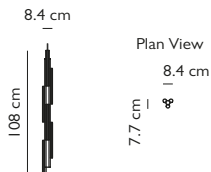

HAIL 6-LIGHT TALL SILVER

Reeded glass & aluminium with brushed silver finish
12W / 2700k / CE, CB and UKCA certified
GU18 / 220-240V / CRI 95
Supplied with 6x 2W dimmable GU18 LEDs
300cm silver fabric cable
12cm round brushed silver ceiling plate

Product Code	Hail 6-light Tall, silver	HAI0030
Price	.....	€1,630
Lead Time	28 days	
Weight	1.8 kg