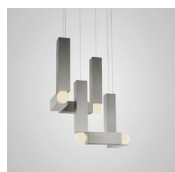

Product Code	Crystal Tube Wall Light Brass	CRY0020
	Crystal Tube Wall Light Chrome	CRY0022
Price	€3,815
Lead Time	16 weeks	
Weight	2.85 kg	

LEE BROOM

VESPER

VESPER DUO SILVER

Opal glass & aluminium with brushed silver finish
 9W / 2700k / CE, CB and UKCA certified
 G4 / 220-240v / CRI 90
 Supplied with 6x 1.5W dimmable G4 LEDs
 6 x 300cm clear cable
 52cm square satin white ceiling canopy
 with integrated LED driver