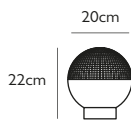

LITTLE LENS FLAIR TABLE LAMP BRUSHED BRASS

Brushed brass steel & clear polycarbonate
4.2w / 2700k / CE, CB & UKCA
E27 / max 1 x 25w LED / 220-240v / CRI 80
Supplied with 4.2w dimmable LED bulb - 470 lumen
200cm gold fabric cable
with in-line switch

Product Code	Little Lens Flair Pendant Light Brass	LLF0020
Price	.....	€520
Lead Time	7 days	
Weight	1 kg