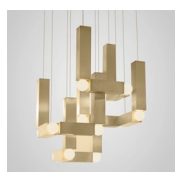

VESPER QUATTRO GOLD

Opal glass & aluminium with brushed gold finish
18W / 2700k / CE, CB and UKCA certified
G4 / 220-240v / CRI 90
Supplied with 12x 1.5W dimmable G4 LEDs
12 x 300cm clear cable
66cm square satin white ceiling canopy
with integrated LED driver

Product Code	Vesper Quattro, brushed gold	VES0021
Price	.....	€5,165
Lead Time	28 days	
Weight	16 kg