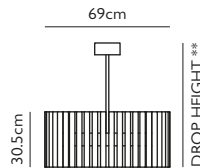

AURORA RING 3 (45)

Reeded glass & polished stainless steel
90w / 2700k / CE / dimmable
GU18 / max 45 x 2w LED / 220-240v / CRI 94.5
Supplied with 45 x 2w LED bulbs - 200 lm each
Polished stainless steel rod, dia. 1.6cm x L. 50cm
14cm round polished stainless steel ceiling plate

Product Code	Aurora Ring 3 (45)	AUR0045
Price	.....	€10,900
Lead Time	Made to order 8 weeks	
Weight	12.4 kg - Special shipping (Crating for export).