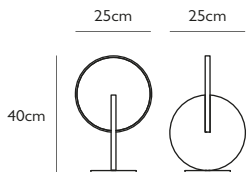

ECLIPSE TABLE LAMP POLISHED CHROME

Opal acrylic & polished chrome
3.5w / 2700k / 431 lumen / CE, CB & UKCA / CRI 90
220-240vAC Input / 24vDC Output / dimmable
200cm silver fabric cable
with in-line dimmer switch

Product Code	Eclipse Table Lamp Chrome	ECL0020
Price	.....	€2,045
Lead Time	7 days	
Weight	4.38 kg