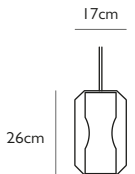

CHAMBER LARGE

Carrara marble & crystal
4.2w / 2700k / CE, CB & UKCA
E27 / max 1 x 25w LED / 220-240v / CRI 80
Supplied with 4.2w dimmable LED - 470 lumen
300cm clear cable
12cm round satin white metal ceiling plate

Product Code	Chamber Large	CH0020
Price	.....	€1,725
Lead Time	7 days	
Weight	3.3 kg