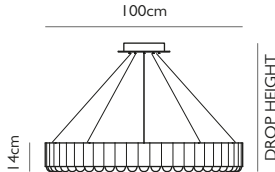

Product Code	Carousel Medium Black	CA0023
Price	€6,250
Lead Time	28 days	
Weight	18.5 kg	

LEE BROOM

CAROUSEL LARGE

CAROUSEL LARGE POLISHED GUNMETAL

Polished Gunmetal
 100w / 2700k / CE, CB & UKCA
 E27 / max 50 x 2w LED / 220-240v / CRI >90
 Supplied with 50 x 2w dimmable LEDs
 & opaque glass diffusers
 310cm clear cable, 10 x adjustable tensile wires
 25.5cm round polished gunmetal ceiling plate
 Min drop height: 55cm, max drop height: 280cm

Product Code	Carousel Large Gunmetal	CA0040
Price	€7,825
Lead Time	28 days	
Weight	23.5 kg	

CAROUSEL LARGE POLISHED GOLD

Polished Gold
 100w / 2700k / CE, CB & UKCA
 E27 / max 50 x 2w LED / 220-240v / CRI >90
 Supplied with 50 x 2w dimmable LEDs
 & opaque glass diffusers
 310cm clear cable, 10 x adjustable tensile wires
 25.5cm round polished gold ceiling plate
 Min drop height: 55cm, max drop height: 280cm