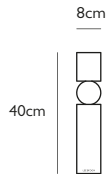

FULCRUM CANDLESTICK LARGE WHITE MARBLE

Carrara marble.
Includes large clear cup tealight candle.

Product Code	Fulcrum Candlestick Large Marble White	FUL0041
Price	.....	€475
Lead Time	7 days	
Weight	5 kg