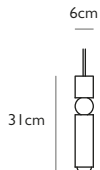

FULCRUM LIGHT MATTE BLACK

Matte black
4.2w / 2700k / CE, CB & UKCA
E27 / max 1 x 25w LED / 220-240v / CRI 80
Supplied with 4.2w dimmable LED - 470 lumen

300cm black fabric cable
12cm round matte black ceiling plate

Product Code	Fulcrum Light Black	FUL0070
Price	.....	€465
Lead Time	7 days	
Weight	1 kg