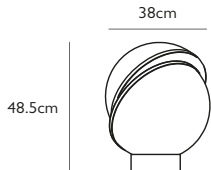

CRESCENT TABLE LAMP

Opal acrylic & brushed brass
8.5w / 2700k / CE, CB & UKCA
E27 / max 1 x 25w LED / 220-240v
Supplied with dimmable LED bulb - 810 lumen
200cm gold fabric cable
with in-line switch

Product Code	Crescent Table Lamp	CRE0021
Price	.....	€1,520
Lead Time	7 days	
Weight	3.2 kg