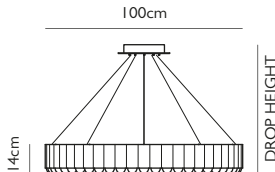

Product Code	Carousel Medium Black	CA0023
Price	€6,250
Lead Time	28 days	
Weight	18.5 kg	

LEE BROOM

CAROUSEL LARGE

CAROUSEL LARGE POLISHED GUNMETAL

Polished Gunmetal
 100w / 2700k / CE, CB & UKCA
 E27 / max 50 x 2w LED / 220-240v / CRI >90
 Supplied with 50 x 2w dimmable LEDs
 & opaque glass diffusers
 310cm clear cable, 10 x adjustable tensile wires
 25.5cm round polished gunmetal ceiling plate
 Min drop height: 55cm, max drop height: 280cm

Product Code	Carousel Large Gunmetal	CA0040
Price	€7,825
Lead Time	28 days	
Weight	23.5 kg	

CAROUSEL LARGE POLISHED GOLD

Polished Gold
 100w / 2700k / CE, CB & UKCA
 E27 / max 50 x 2w LED / 220-240v / CRI >90
 Supplied with 50 x 2w dimmable LEDs
 & opaque glass diffusers
 310cm clear cable, 10 x adjustable tensile wires
 25.5cm round polished gold ceiling plate
 Min drop height: 55cm, max drop height: 280cm

Product Code	Carousel Large Gold	CA0041
Price	€7,825
Lead Time	28 days	
Weight	23.5 kg	

CAROUSEL LARGE POLISHED CHROME

Polished Chrome
 100w / 2700k / CE, CB & UKCA
 E27 / max 50 x 2w LED / 220-240v / CRI >90
 Supplied with 50 x 2w dimmable LEDs
 & opaque glass diffusers
 310cm clear cable, 10 x adjustable tensile wires
 25.5cm round polished chrome ceiling plate
 Min drop height: 55cm, max drop height: 280cm