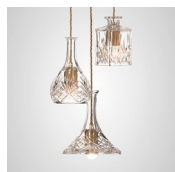

300cm gold fabric cable
 12cm round brushed brass ceiling plate

Product Code	Decanterlight Tulip	NDC0052
Price	€395
Lead Time	7 days	
Weight	1.75 kg	

DECANTERLIGHT CHANDELIER 3 PIECE

Crystal & brushed brass
 10.2w / 2700k / 780 lumen / CE, CB & UKCA
 E27 / max 3 x 25w LED / 220-240v / CRI 80
 Supplied with 3 x 3.4w dimmable LED filament