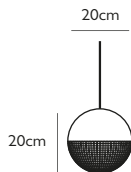

LITTLE LENS FLAIR PENDANT LIGHT BRUSHED BRASS

Brushed brass steel & clear polycarbonate
4.2w / 2700k / CE, CB & UKCA
E27 / max 1 x 25w LED / 220-240v / CRI 80
Supplied with 4.2w dimmable LED bulb - 470 lumen
300cm gold fabric cable
12cm round brushed brass ceiling plate

Product Code	Little Lens Flair Pendant Light Brass	LLF0010
Price	.....	€420
Lead Time	7 days	
Weight	0.85 kg