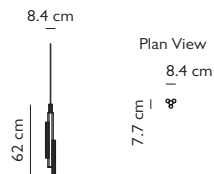

HAIL 3-LIGHT SHORT GOLD

Reeded glass & aluminium with brushed gold finish
6W / 2700k / CE, CB and UKCA certified
GU18 / 220-240V / CRI 95
Supplied with 3x 2W dimmable GU18 LEDs
300cm gold fabric cable
12cm round brushed gold ceiling plate

Product Code	Hail 3-light Short, gold	HAI0011
Price	.....	€850
Lead Time	28 days	
Weight	1 kg