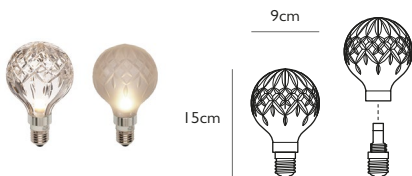

LEE BROOM

CRYSTAL BULB

CRYSTAL BULB

Clear or frosted crystal
E27 LED fitting / 2w / 220-240v / CRI >90
2700 k / 100 lumen / dimmable
Crystal Bulb is not to be used with halogens

Product Code	Clear Crystal Bulb	CB0011
	Frosted Crystal Bulb	CB0012
Price	.....	€195
Lead Time	7 days	
Weight	200 g