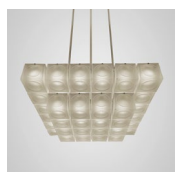

CHANT 6x6 2-TIER CHANDELIER

Glass & aluminium with brushed gold or silver finish

54W / 2700k / CE, CB and UKCA certified

G4 / 220-240V / CRI 90 / Integrated LED driver

Supplied with 36x 1.5W dimmable G4 LEDs

53cm square satin white ceiling canopy with integrated LED driver

Product Code	Chant 6x6 2-tier, frosted glass & gold	CHT0040
	Chant 6x6 2-tier, clear glass & gold	CHT0041
	Chant 6x6 2-tier, frosted glass & silver	CHT0042
	Chant 6x6 2-tier, clear glass & silver	CHT0043
Price	.....	€10,035
Lead Time	6 weeks	
Weight	51 kg - Special shipping required (Delivery band 6)