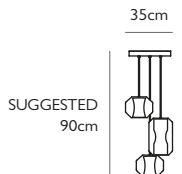

CHAMBER CHANDELIER 3 PIECE

Carrara marble & crystal
12.6w / 2700k / CE, CB & UKCA
E27 / max 3 x 25w LED / 220-240v / CRI 80
Supplied with 3 x 4.2w dimmable LED - 470 lumen
3 x 300cm clear cable
35cm round satin white metal ceiling plate

Product Code	Chamber Chandelier 3 Piece	CH0030
Price	.....	€4,520
Lead Time	7 days	
Weight	10 kg