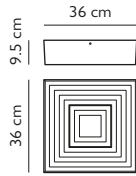

LEE BROOM

PANTHEUM

PANTHEUM SURFACE LIGHT