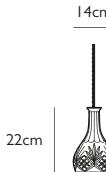

BELL DECANTERLIGHT

Crystal & brushed brass
3.4w / 2700k / 460 lumen / CE, CB & UKCA
E27 / max 1 x 25w LED / 220-240v / CRI 80
Supplied with 3.4w dimmable LED filament

300cm gold fabric cable
12cm round brushed brass ceiling plate

Product Code	Decanterlight Bell	NDC0051
Price	.....	€395
Lead Time	7 days	
Weight	1.2 kg