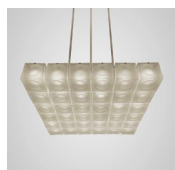

CHANT 6x6 CHANDELIER

Glass & aluminium with brushed gold or silver finish

54W / 2700k / CE, CB and UKCA certified

G4 / 220-240V / CRI 90 / Integrated LED driver

Supplied with 36x 1.5W dimmable G4 LEDs

53cm square satin white ceiling canopy with integrated LED driver

Product Code	Chant 6x6, frosted glass & gold	CHT0030
	Chant 6x6, clear glass & gold	CHT0031
	Chant 6x6, frosted glass & silver	CHT0032
	Chant 6x6, clear glass & silver	CHT0033
Price	.....	€9,585
Lead Time	6 weeks	
Weight	50 kg - Special shipping required (Delivery band 6)