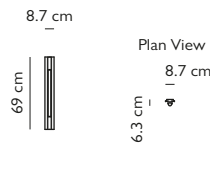

ALTAR WALL LIGHT

Oak with polycarbonate & brushed brass details
4.32W / 2700k / CE, CB and UKCA certified
24V DC - requires remote driver installation
Supplied with 3x fixing plates for flush mounting to surface

Product Code	Altar Wall Light	ALT0040
Price	.....	€1,725
Lead Time	28 days	
Weight	1.5 kg