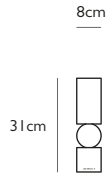

FULCRUM CANDLESTICK SMALL TRAVERTINE

Travertine
Includes large clear cup tealight candle.

Product Code	Fulcrum Candlestick Small Travertine	FUL0046
Price	.....	€395
Lead Time	7 days	
Weight	3.8 kg