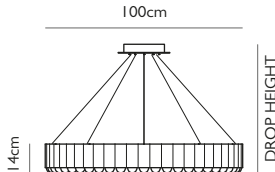

Product Code	Carousel Large Gold	CA0041
Price	€7,825
Lead Time	28 days	
Weight	23.5 kg	

CAROUSEL LARGE POLISHED CHROME

Polished Chrome
 100w / 2700k / CE, CB & UKCA
 E27 / max 50 x 2w LED / 220-240v / CRI >90
 Supplied with 50 x 2w dimmable LEDs
 & opaque glass diffusers
 310cm clear cable, 10 x adjustable tensile wires
 25.5cm round polished chrome ceiling plate
 Min drop height: 55cm, max drop height: 280cm

Product Code	Carousel Large Chrome	CA0042
Price	€7,825
Lead Time	28 days	
Weight	23.5 kg	

CAROUSEL LARGE MATTE BLACK

Matte Black
 100w / 2700k / CE, CB & UKCA
 E27 / max 50 x 2w LED / 220-240v / CRI >90
 Supplied with 50 x 2w dimmable LEDs
 & opaque glass diffusers
 310cm clear cable, 10 x adjustable tensile wires
 25.5cm round matte black ceiling plate
 Min drop height: 55cm, max drop height: 280cm