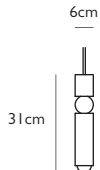

FULCRUM LIGHT POLISHED GOLD

Polished gold
4.2w / 2700k / CE, CB & UKCA
E27 / max 1 x 25w LED / 220-240v / CRI 80
Supplied with 4.2w dimmable LED - 470 lumen

300cm gold fabric cable
12cm round polished gold ceiling plate

Product Code	Fulcrum Light Gold	FUL0061
Price	.....	€465
Lead Time	7 days	
Weight	1 kg