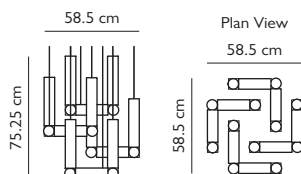

VESPER QUATTRO GOLD

Opal glass & aluminium with brushed gold finish
18W / 2700k / CE, CB and UKCA certified
G4 / 220-240v / CRI 90
Supplied with 12x 1.5W dimmable G4 LEDs
12 x 300cm clear cable
66cm square satin white ceiling canopy
with integrated LED driver

Product Code	Vesper Quattro, brushed gold	VES0021
Price	.....	€5,165
Lead Time	28 days	
Weight	16 kg