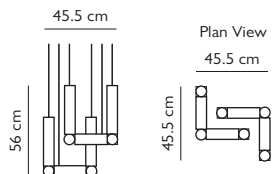

LEE BROOM

VESPER

VESPER DUO SILVER

Opal glass & aluminium with brushed silver finish
9W / 2700k / CE, CB and UKCA certified
G4 / 220-240v / CRI 90
Supplied with 6x 1.5W dimmable G4 LEDs
6 x 300cm clear cable
52cm square satin white ceiling canopy
with integrated LED driver

Product Code	Vesper Duo, brushed silver	VES0010
Price	.....	€2,465
Lead Time	28 days	
Weight	9 kg