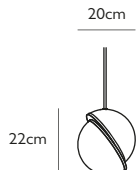

MINI CRESCENT LIGHT

Opal acrylic & brass with brushed or blackened finish
4.2w / 2700k / CE, CB & UKCA
E27 / max 1 x 25w LED / 220-240v / CRI 80
Supplied with 4.2w dimmable LED - 470 lumen
300cm gold or brown fabric cable
12cm round brushed or blackened brass ceiling plate

Product Code	Mini Crescent Light, brushed brass	CRE0040
	Mini Crescent Light, blackened brass	CRE0041
Price	.....	€705
Lead Time	7 days	
Weight	1.1 kg