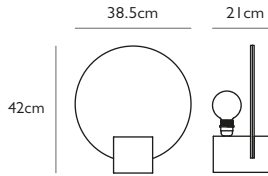

LEE BROOM

ACID MARBLE

ACID MARBLE TABLE LAMP

Nero Marquina marble, Carrara marble & yellow glass
E27 / max 40w eco-halogen /220-240v / Bulb supplied - please inquire for details
200cm black fabric cable with in-line switch

Product Code	Acid Marble Table Lamp	ACI0031
Price	.....	€3,300
Lead Time	28 days	
Weight	13 kg - Special shipping (Crating for export).	

ALTAR

ALTAR 4-LIGHT SHORT