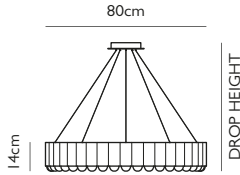

CAROUSEL MEDIUM POLISHED CHROME

Polished Chrome
80w / 2700k / CE, CB & UKCA
E27 / max 40 x 2w LED / 220-240v / CRI >90
Supplied with 40 x 2w dimmable LEDs
& opaque glass diffusers
310cm clear cable, 5x adjustable steel tensile wires
18cm round polished chrome ceiling plate
Min drop height: 55cm, max drop height: 280cm

Product Code	Carousel Medium Chrome	CA0022
Price	.....	€6,250
Lead Time	28 days	
Weight	18.5 kg