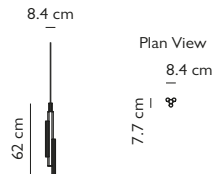

HAIL 3-LIGHT SHORT BRONZE

Reeded glass & aluminium with brushed bronze finish
6W / 2700k / CE, CB and UKCA certified
GU18 / 220-240V / CRI 95
Supplied with 3x 2W dimmable GU18 LEDs
300cm brown fabric cable
12cm round brushed bronze ceiling plate

Product Code	Hail 3-light Short, bronze	HAI0012
Price	.....	€850
Lead Time	28 days	
Weight	1 kg