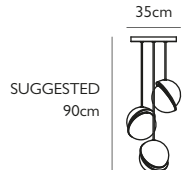

MINI CRESCENT CHANDELIER 3 PIECE

Opal acrylic & brass with brushed or blackened finish
12.6w / 2700k / CE, CB & UKCA
E27 / max 3 x 25w LED / 220-240v / CRI 80
Supplied with 3 x 4.2w dimmable LED - 470 lm
3 x 300cm gold or brown fabric cable
35cm round brushed or blackened brass ceiling plate

Product Code	Chandelier 3 Piece, brushed brass	CRE0060
	Chandelier 3 Piece, blackened brass	CRE0061
Price	.....	€2,250
Lead Time	7 days	
Weight	4.75 kg