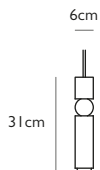

LEE BROOM

FULCRUM

FULCRUM LIGHT POLISHED CHROME

Polished chrome
4.2w / 2700k / CE, CB & UKCA
E27 / max 1 x 25w LED / 220-240v / CRI 80
Supplied with 4.2w dimmable LED - 470 lumen

300cm silver fabric cable
12cm round polished chrome ceiling plate

Product Code	Fulcrum Light Chrome	FUL0060
Price	.....	€465
Lead Time	7 days	
Weight	1 kg