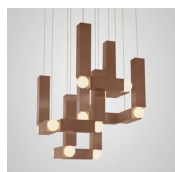

VESPER QUATTRO BRONZE

Opal glass & aluminium with brushed bronze finish
18W / 2700k / CE, CB and UKCA certified
G4 / 220-240v / CRI 90
Supplied with 12x 1.5W dimmable G4 LEDs
12 x 300cm clear cable
66cm square satin white ceiling canopy
with integrated LED driver

Product Code	Vesper Quattro, brushed bronze	VES0022
Price	.....	€5,165
Lead Time	28 days	
Weight	16 kg