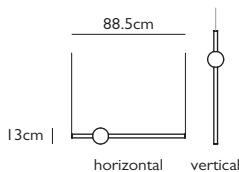

ORION GLOBE LIGHT POLISHED GUNMETAL

Opal glass & polished gunmetal
7.6w / 2700k / 377 lumen / CE, CB & UKCA / CRI >95
220-240vAC Input / 24vDC Output / dimmable
Supplied with separate LED driver
500cm clear cable & steel tensile wire
2 x 4cm round polished gunmetal mini ceiling plates

Product Code	Orion Globe Light Gunmetal	ORI0011
Price	.....	€1,285
Lead Time	7 days	
Weight	2.41 kg