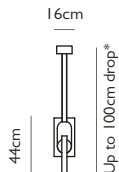

LEE BROOM

MYTHOS

MYTHOS DUO PENDANT (leather strap for up to 100cm drop)

Opal glass, leather & brass with brushed or blackened finish
 2.1w / 2700k / dimmable
 G4 / max 1 x 2.1w LED / 220-240v
 Supplied with LED driver integrated within canopy
 *Leather strap suspension - up to 100cm drop height
 12cm round canopy in matching finish