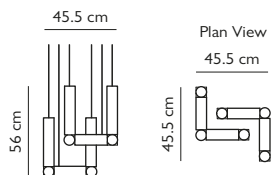

Product Code	Vesper Duo, brushed silver	VES0010
Price	€2,465
Lead Time	28 days	
Weight	9 kg	

VESPER DUO GOLD

Opal glass & aluminium with brushed gold finish
 9W / 2700k / CE, CB and UKCA certified
 G4 / 220-240v / CRI 90
 Supplied with 6x 1.5W dimmable G4 LEDs
 6 x 300cm clear cable
 52cm square satin white ceiling canopy
 with integrated LED driver