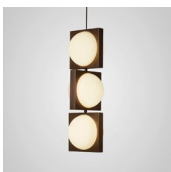

SOLSTICE TRIO PENDANT

Opal glass & brass with brushed or blackened finish
25.5w / 2700k / dimmable
E27 / max 3 x 25w LED / 220-240v
Supplied with 3x 8.5W LED bulbs - 810 lumen
300cm gold or brown fabric cable
12cm round canopy in matching finish

Product Code	Trio Pendant, brushed brass	SOL0030
	Trio Pendant, blackened brass	SOL0031
Price	.....	€3,400
Lead Time	6 weeks	
Weight	7.7 kg