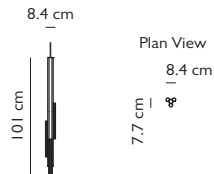

HAIL 3-LIGHT TALL SILVER

Reeded glass & aluminium with brushed silver finish
6W / 2700k / CE, CB and UKCA certified
GU18 / 220-240V / CRI 95
Supplied with 3x 2W dimmable GU18 LEDs
300cm silver fabric cable
12cm round brushed silver ceiling plate

Product Code	Hail 3-light Tall, silver	HAI0020
Price	.....	€995
Lead Time	28 days	
Weight	1.5 kg