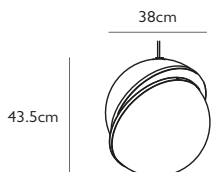

LEE BROOM

CRESCENT & MINI CRESCENT

CRESCENT LIGHT

Opal acrylic & brass with brushed or blackened finish
8.5w / 2700k / CE, CB & UKCA
E27 / max 1 x 25w LED / 220-240v
Supplied with dimmable LED bulb - 810 lumen
300cm gold or brown fabric cable
12cm round brushed or blackened brass ceiling plate

Product Code	Crescent Light, brushed brass	CRE0010
	Crescent Light, blackened brass	CRE0011
Price	.....	€1,270
Lead Time	7 days	
Weight	2.7 kg