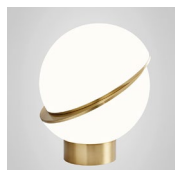

CRESCENT TABLE LAMP

Opal acrylic & brushed brass
8.5w / 2700k / CE, CB & UKCA
E27 / max 1 x 25w LED / 220-240v
Supplied with dimmable LED bulb - 810 lumen
200cm gold fabric cable
with in-line switch

Product Code	Crescent Table Lamp	CRE0021
Price	.....	€1,520
Lead Time	7 days	
Weight	3.2 kg