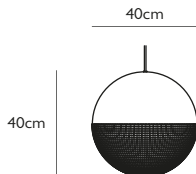

Matte black steel & clear polycarbonate
11w / 2700k / CE, CB & UKCA
E27 / max 1 x 25w LED / 220-240v / CRI 80
Supplied with 11w dimmable LED bulb
300cm black fabric cable
12cm round matte black steel ceiling plate

Product Code	Lens Flair Pendant Light Black	LEN0011
Price	.....	€1,235
Lead Time	7 days	
Weight	5 kg