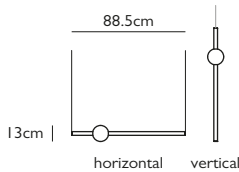

ORION TUBE LIGHT POLISHED GOLD

Opal acrylic & polished gold
13.9w / 2700k / 1069 lumen / CE, CB & UKCA / CRI >90
220-240vAC Input / 24vDC Output / dimmable
Supplied with separate LED driver
500cm clear cable & steel tensile wire
2 x 4cm round polished gold mini ceiling plates

Product Code	Orion Tube Light Gold	ORI0020
Price	.....	€1,285
Lead Time	7 days	
Weight	1.75 kg