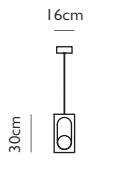

MYTHOS PENDANT

Opal glass & brass with brushed or blackened finish
2.6w / 2700k / dimmable
G9 / max 1 x 2.6w LED / 220-240v
300cm gold or brown fabric cable
12cm round canopy in matching finish

Product Code	Pendant, brushed brass	MYT0030
	Pendant, blackened brass	MYT0031
Price	.....	€1,045
Lead Time	6 weeks	
Weight	2 kg