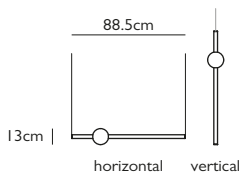

ORION TUBE LIGHT POLISHED GUNMETAL

Opal acrylic & polished gunmetal
13.9w / 2700k / 1069 lumen / CE, CB & UKCA / CRI >90
220-240vAC Input / 24vDC Output / dimmable
Supplied with separate LED driver
500cm clear cable & steel tensile wire
2 x 4cm round polished gunmetal mini ceiling plates

Product Code	Orion Tube Light Gunmetal	ORI0021
Price	.....	€1,285
Lead Time	7 days	
Weight	1.75 kg