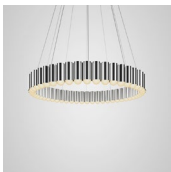

CAROUSEL LARGE POLISHED CHROME

Polished Chrome
100w / 2700k / CE, CB & UKCA
E27 / max 50 x 2w LED / 220-240v / CRI >90
Supplied with 50 x 2w dimmable LEDs
& opaque glass diffusers
310cm clear cable, 10 x adjustable tensile wires
25.5cm round polished chrome ceiling plate
Min drop height: 55cm, max drop height: 280cm

Product Code	Carousel Large Chrome	CA0042
Price	.....	€7,825
Lead Time	28 days	
Weight	23.5 kg