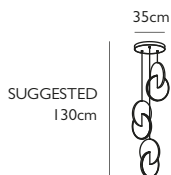

ECLIPSE CHANDELIER 3 PIECE POLISHED CHROME

Opal acrylic & polished chrome
10.5w / 2700k / CE, CB & UKCA / CRI 90
220-240vAC Input / 24vDC Output / dimmable
Supplied with separate LED driver
3 x 500cm clear cable & steel tensile wire
35cm round polished chrome ceiling plate

Product Code	Eclipse Chandelier 3 Piece Chrome	ECL0040
Price	.....	€4,550
Lead Time	7 days	
Weight	12.38 kg