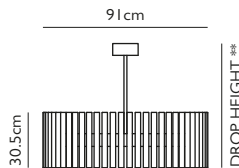

AURORA RING 4 (60)

Reeded glass & polished stainless steel
120w / 2700k / CE / dimmable
GU18 / max 60 x 2w LED / 220-240v / CRI 94.5
Supplied with 60 x 2w LED bulbs - 200 lm each
Polished stainless steel rod, dia. 1.6cm x L. 50cm
14cm round polished stainless steel ceiling plate

Product Code	Aurora Ring 4 (60)	AUR0060
Price	.....	€14,170
Lead Time	Made to order 8 weeks	
Weight	19 kg - Special shipping (Crating for export).