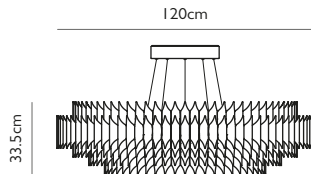

KING EXTRA LARGE

Aluminium with brushed gold finish
126w / 2700k / integrated LED
220-240v / dimmable
Supplied with LED driver integrated within canopy
300cm clear cable, 5 x steel tensile wires
32cm round brushed gold canopy

Product Code	King Extra Large	KIN0020
Price	.....	€19,900
Lead Time	12 weeks	
Weight	20 kg - Special shipping (Crating for export).	

LENS FLAIR

LENS FLAIR PENDANT LIGHT MATTE BLACK