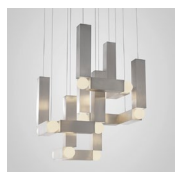

VESPER QUATTRO SILVER

Opal glass & aluminium with brushed silver finish
18W / 2700k / CE, CB and UKCA certified
G4 / 220-240v / CRI 90
Supplied with 12x 1.5W dimmable G4 LEDs
12 x 300cm clear cable
66cm square satin white ceiling canopy
with integrated LED driver

Product Code	Vesper Quattro, brushed silver	VES0020
Price	.....	€5,165
Lead Time	28 days	
Weight	16 kg