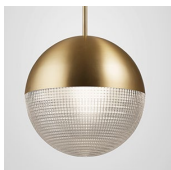

LENS FLAIR PENDANT LIGHT BRUSHED BRASS

Brushed brass steel & clear polycarbonate
11w / 2700k / CE, CB & UKCA
E27 / max 1 x 25w LED / 220-240v / CRI 80
Supplied with 11w dimmable LED bulb
300cm gold fabric cable
12cm round brushed brass steel ceiling plate

Product Code	Lens Flair Pendant Light Brass	LEN0010
Price	.....	€1,235
Lead Time	7 days	
Weight	5 kg