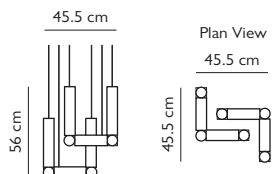

VESPER DUO BRONZE

Opal glass & aluminium with brushed bronze finish
9W / 2700k / CE, CB and UKCA certified
G4 / 220-240v / CRI 90
Supplied with 6x 1.5W dimmable G4 LEDs
6 x 300cm clear cable
52cm square satin white ceiling canopy
with integrated LED driver

Product Code	Vesper Duo, brushed bronze	VES0012
Price	.....	€2,465
Lead Time	28 days	
Weight	9 kg