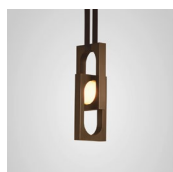

MYTHOS DUO PENDANT (leather strap for up to 300cm drop)

Opal glass, leather & brass with brushed or blackened finish
2.1w / 2700k / dimmable
G4 / max 1 x 2.1w LED / 220-240v
Supplied with LED driver integrated within canopy
*Leather strap suspension - up to 300cm drop height
12cm round canopy in matching finish

Product Code	Duo Pendant, brushed brass, 3m drop	MYT0014
	Duo Pendant, blackened brass, 3m drop	MYT0015
Price	.....	€3,010
Lead Time	6 weeks	
Weight	5 kg