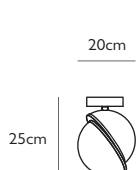

MINI CRESCENT CEILING LIGHT

Opal acrylic & brushed brass
4.2w / 2700k / CE, CB & UKCA
E27 / max 1 x 25w LED / 220-240v / CRI 80
Supplied with 4.2w dimmable LED - 470 lumen
12cm round brushed brass ceiling plate

Product Code	Mini Crescent Ceiling Light	CRE0070
Price	.....	€650
Lead Time	7 days	
Weight	1 kg