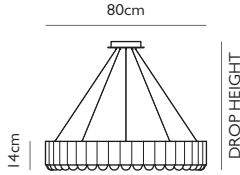

Product Code	Carousel Gold	CA0011
Price	€4,510
Lead Time	28 days	
Weight	14 kg	

CAROUSEL POLISHED CHROME

Polished Chrome
 60w / 2700k / 1050 lumen / CE, CB & UKCA
 E27 / max 30 x 2w LED / 220-240v / CRI >90
 Supplied with 30 x 2w dimmable LEDs
 & opaque glass diffusers
 310cm clear cable, 5x adjustable steel tensile wires
 18cm round polished chrome ceiling plate
 Min drop height: 55cm, max drop height: 280cm

Product Code	Carousel Chrome	CA0012
Price	€4,510
Lead Time	28 days	
Weight	14 kg	

CAROUSEL MATTE BLACK

Matte Black
 60w / 2700k / 1050 lumen / CE, CB & UKCA
 E27 / max 30 x 2w LED / 220-240v / CRI >90
 Supplied with 30 x 2w dimmable LEDs
 & opaque glass diffusers
 310cm clear cable, 5x adjustable steel tensile wires
 18cm round matte black ceiling plate
 Min drop height: 55cm, max drop height: 280cm

Product Code	Carousel Black	CA0013
Price	€4,510
Lead Time	28 days	
Weight	14 kg	

LEE BROOM

CAROUSEL MEDIUM

CAROUSEL MEDIUM POLISHED GUNMETAL

Polished Gunmetal
 80w / 2700k / CE, CB & UKCA
 E27 / max 40 x 2w LED / 220-240v / CRI >90
 Supplied with 40 x 2w dimmable LEDs
 & opaque glass diffusers
 310cm clear cable, 5x adjustable steel tensile wires
 18cm round polished gunmetal ceiling plate
 Min drop height: 55cm, max drop height: 280cm