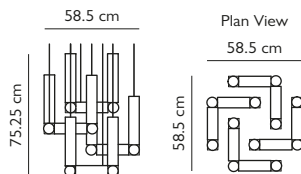

VESPER QUATTRO BRONZE

Opal glass & aluminium with brushed bronze finish
18W / 2700k / CE, CB and UKCA certified
G4 / 220-240v / CRI 90
Supplied with 12x 1.5W dimmable G4 LEDs
12 x 300cm clear cable
66cm square satin white ceiling canopy
with integrated LED driver

Product Code	Vesper Quattro, brushed bronze	VES0022
Price	.....	€5,165
Lead Time	28 days	
Weight	16 kg