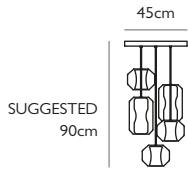

CHAMBER CHANDELIER 5 PIECE

Carrara marble & crystal
21w / 2700k / CE, CB & UKCA
E27 / max 5 x 25w LED / 220-240v / CRI 80
Supplied with 5 x 4.2w dimmable LED - 470 lumen
5 x 300cm clear cable
45cm round satin white metal ceiling plate

Product Code	Chamber Chandelier 5 Piece	CH0040
Price	.....	€7,495
Lead Time	7 days	
Weight	15 kg