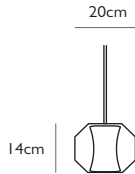

LEE BROOM

CHAMBER

CHAMBER SMALL

Carrara marble & crystal
4.2w / 2700k / CE, CB & UKCA
E27 / max 1 x 25w LED / 220-240v / CRI 80
Supplied with 4.2w dimmable LED - 470 lumen
300cm clear cable
12cm round satin white metal ceiling plate

Product Code	Chamber Small	CH0010
Price	.....	€1,515
Lead Time	7 days	
Weight	2.7 kg