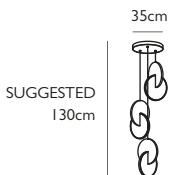

ECLIPSE CHANDELIER 3 PIECE POLISHED GOLD

Opal acrylic & polished gold
10.5w / 2700k / CE, CB & UKCA / CRI 90
220-240vAC Input / 24vDC Output / dimmable
Supplied with separate LED driver
3 x 500cm clear cable & steel tensile wire
35cm round polished gold ceiling plate

Product Code	Eclipse Chandelier 3 Piece Gold	ECL0041
Price	.....	€4,550
Lead Time	7 days	
Weight	12.38 kg	

Eclipse Chandelier 5 Piece Polished Chrome and Polished Gold are also available. Please contact your sales representative for more information.