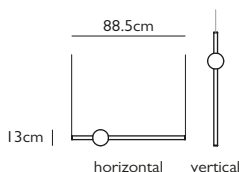

ORION TUBE LIGHT POLISHED AGED BRASS

Opal acrylic & aged brass
13.9w / 2700k / 1069 lumen / CE, CB & UKCA / CRI >90
220-240vAC Input / 24vDC Output / dimmable
Supplied with separate LED driver
500cm clear cable & steel tensile wire
2 x 4cm round aged brass mini ceiling plates

Product Code	Orion Tube Light Aged Brass	ORI0022
Price	.....	€1,285
Lead Time	7 days	
Weight	1.75 kg