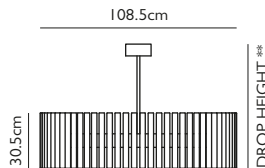

AURORA RING 5 (72)

Reeded glass & polished stainless steel
144w / 2700k / CE / dimmable
GU18 / max 72 x 2w LED / 220-240v / CRI 94.5
Supplied with 72 x 2w LED bulbs - 200 lm each
Polished stainless steel rod, dia. 1.6cm x L. 50cm
14cm round polished stainless steel ceiling plate

Product Code	Aurora Ring 5 (72)	AUR0072
Price	.....	€18,350
Lead Time	Made to order 8 weeks	
Weight	24 kg - Special shipping (Crating for export).