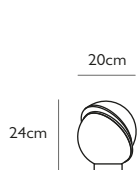

MINI CRESCENT TABLE LAMP

Opal acrylic & brushed brass
4.2w / 2700k / CE, CB & UKCA
E27 / max 1 x 25w LED / 220-240v / CRI 80
Supplied with 4.2w dimmable LED - 470 lumen
200cm gold fabric cable
with in-line switch

Product Code	Mini Crescent Table Lamp	CRE0051
Price	.....	€775
Lead Time	7 days	
Weight	1 kg