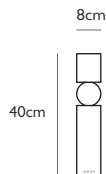

FULCRUM CANDLESTICK LARGE BLACK MARBLE

Marquina marble.
Includes large clear cup tealight candle.

Product Code	Fulcrum Candlestick Large Marble Black	FUL0051
Price	.....	€475
Lead Time	7 days	
Weight	5 kg