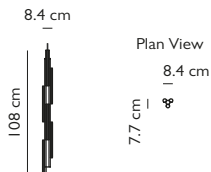

HAIL 6-LIGHT TALL BRONZE

Reeded glass & aluminium with brushed bronze finish
12W / 2700k / CE, CB and UKCA certified
GU18 / 220-240V / CRI 95
Supplied with 6x 2W dimmable GU18 LEDs
300cm brown fabric cable
12cm round brushed bronze ceiling plate

Product Code	Hail 6-light Tall, bronze	HAI0032
Price	.....	€1,630
Lead Time	28 days	
Weight	1.8 kg