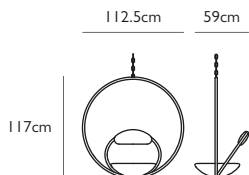

HANGING HOOP CHAIR MATTE BLACK

Matte black finish steel frame

Upholstered seat Kvadrat Divina 3 Red fabric code #0623 - 100% wool (for different colour see option below).

Supplied with 300cm matte black finish chain (for additional chain length see option below). Ceiling fittings not supplied.

Product Code	Hanging Hoop Chair Black	HHC0011
Price	.....	€5,585
Lead Time	28 days	
Weight	25 kg - Special shipping (Crating for export).	

HANGING HOOP CHAIR DIVINA 3 FABRIC COLOUR OPTION HHC0020 ..... €630

Alternative colour option from Kvadrat Divina 3 range. Trade / dealer discount does not apply.

HANGING HOOP CHAIR EXTRA CHAIN LENGTH HHC0030 ..... €85

Additional chain length in same finish as Hanging Hoop Chair. Price per additional 100cm section