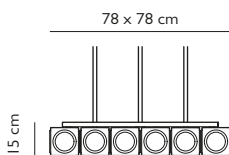

CHANT 6x6 CHANDELIER

Glass & aluminium with brushed gold or silver finish

54W / 2700k / CE, CB and UKCA certified

G4 / 220-240V / CRI 90 / Integrated LED driver

Supplied with 36x 1.5W dimmable G4 LEDs

53cm square satin white ceiling canopy with integrated LED driver

Product Code	Chant 6x6, frosted glass & gold	CHT0030
	Chant 6x6, clear glass & gold	CHT0031
	Chant 6x6, frosted glass & silver	CHT0032
	Chant 6x6, clear glass & silver	CHT0033
Price	.....	€9,585
Lead Time	6 weeks	
Weight	50 kg - Special shipping required (Delivery band 6)