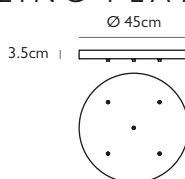

Product Code	3 Piece Ceiling Plate	See chart
Price	€140
Lead Time	7 days	
Weight	3.5 kg	

5 PIECE CEILING PLATE

Ceiling plate to create customer's own configuration of 5 piece chandelier

- Available finishes:
- Satin White ○ CP5011
 - Brushed Brass ● CP5013
 - Polished Gold ● CP5014
 - Polished Chrome ● CP5016
 - Matte Black ● CP5015