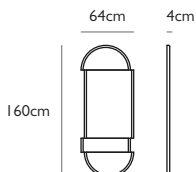

SPLIT MIRROR LONG

Mirror glass & matte black lacquer frame with oak veneer accents.

Product Code	Split Mirror Long	SPL0030
Price	.....	€3,210
Lead Time	12 weeks	
Weight	25.8 kg - Special shipping required (Delivery band 6)