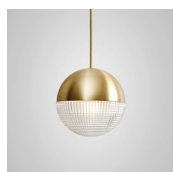

LITTLE LENS FLAIR PENDANT LIGHT BRUSHED BRASS

Brushed brass steel & clear polycarbonate
4.2w / 2700k / CE, CB & UKCA
E27 / max 1 x 25w LED / 220-240v / CRI 80
Supplied with 4.2w dimmable LED bulb - 470 lumen
300cm gold fabric cable
12cm round brushed brass ceiling plate

Product Code	Little Lens Flair Pendant Light Brass	LLF0010
Price	.....	€420
Lead Time	7 days	
Weight	0.85 kg