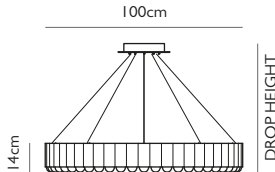

Product Code	Carousel Medium Chrome	CA0022
Price	€6,250
Lead Time	28 days	
Weight	18.5 kg	

CAROUSEL MEDIUM MATTE BLACK

Matte Black
 80w / 2700k / 1050 lumen / CE, CB & UKCA
 E27 / max 40 x 2w LED / 220-240v / CRI >90
 Supplied with 40 x 2w dimmable LEDs
 & opaque glass diffusers
 310cm clear cable, 5x adjustable steel tensile wires
 18cm round matte black ceiling plate
 Min drop height: 55cm, max drop height: 280cm

Product Code	Carousel Medium Black	CA0023
Price	€6,250
Lead Time	28 days	
Weight	18.5 kg	

LEE BROOM

CAROUSEL LARGE

CAROUSEL LARGE POLISHED GUNMETAL

Polished Gunmetal
 100w / 2700k / CE, CB & UKCA
 E27 / max 50 x 2w LED / 220-240v / CRI >90
 Supplied with 50 x 2w dimmable LEDs
 & opaque glass diffusers
 310cm clear cable, 10 x adjustable tensile wires
 25.5cm round polished gunmetal ceiling plate
 Min drop height: 55cm, max drop height: 280cm