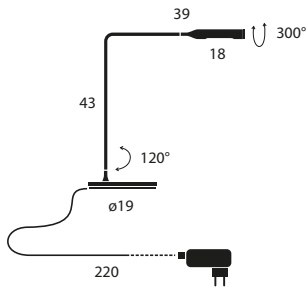

Flo Desk

3000 K	Black Soft-Touch	94001ST00	510,00	6W LED / CRI >90 2-step push button dimming on the head 54×46×7,5 (cm) 0,018m³ - 2,6Kg
	Matt black	94001OP00	460,00	
	Matt white	94002OP00	460,00	
	Matt red	94003OP00	460,00	
	Matt yellow	94005OP00	460,00	
	Metallic bronze	94029MT00	555,00	
	Brushed Nickel	94044000	780,00	
	Gunmetal	94032000	850,00	
Yellow Gold Brushed	94045SL00	1.340,00		
2700 K	Black Soft-Touch	94001STK27	510,00	
	Matt black	94001OPK27	460,00	
	Matt white	94002OPK27	460,00	
	Matt red	94003OPK27	460,00	
	Matt yellow	94005OPK27	460,00	
	Metallic bronze	94029MTK27	555,00	
	Brushed Nickel	94044K27	780,00	
	Gunmetal	94032K27	850,00	
Yellow Gold Brushed	94045SLK27	1.340,00