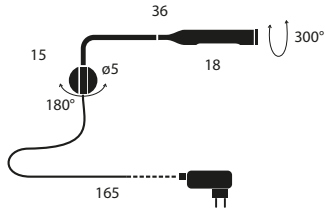

Model	CCT & Finish	Code	Euro €	Technical Info

Flo Wall

3000 K	Black Soft-Touch	97501ST00	425,00	3W LED / CRI >90 2-step push button dimming on the head 50x31x8 (cm) 0,012m³ - 1,15Kg
	Matt black	97501OP00	400,00	
	Matt white	97502OP00	400,00	
	Matt red	97503OP00	400,00	
	Matt yellow	97505OP00	400,00	
	Metallic bronze	97529MT00	430,00	
	Brushed Nickel	97544000	520,00	
2700 K	Gunmetal	97532000	545,00	
	Black Soft-Touch	97501STK27	425,00	
	Matt black	97501OPK27	400,00	
	Matt white	97502OPK27	400,00	
	Matt red	97503OPK27	400,00	
	Matt yellow	97505OPK27	400,00	
	Metallic bronze	97529MTK27	430,00	
	Brushed Nickel	97544K27	520,00	
	Gunmetal	97532K27	545,00