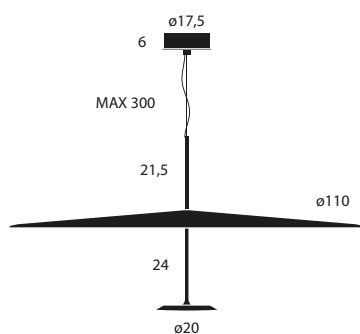

Model	CCT & Finish	Code	Euro €	Technical Info

Dot 1100

3000 K	Anodised Black	132D01XO220	3.250,00	55W LED / CRI >90 On-off, push dim, 1-10V, DALI Decentral mount included
	Anodised Brass	132D50XO220	3.250,00	
2700 K	Anodised Black	132D01XOK27220	3.250,00	
	Anodised Brass	132D50XOK27220	3.250,00	
3000 K	Anodised Black	132TF01XO220	3.250,00	55W LED / CRI >90 Triac-Phase cut Decentral mount included
	Anodised Brass	132TF50XO220	3.250,00	
2700 K	Anodised Black	132TF01XOK27220	3.250,00	
	Anodised Brass	132TF50XOK27220	3.250,00	

118×118×35 (cm)
0,487m³ - 25Kg