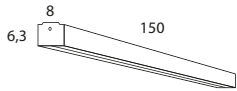

Model	Finish	Code	Euro €	Technical Info

Linear Rose 150

For max 4 lamps

Black	ABL150D01	360,00	On-off, push dim, 1-10V
White	ABL150D02	360,00	
Aluminium	ABL150D22	360,00	
Black	ABL150DD01	360,00	On-off, DALI
White	ABL150DD02	360,00	
Aluminium	ABL150DD22	360,00	
Black	ABL150TF01220	360,00	Triac-Phase cut
White	ABL150TF02220	360,00	
Aluminium	ABL150TF22220	360,00	

9,5×7,5×156 (cm)
0,01m³ - 3,45Kg