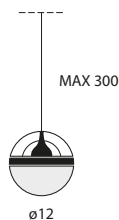

Limbus Frosted Modular

3000 K	Black	190FM101XO00	495,00	5W LED / CRI >90 Power supply NOT INCLUDED c.c. 350mA (max 60Vdc) 21×21×27 (cm) 0,012m³ - 2,7Kg
	Brass	190FM150XO00	495,00	
	Aluminium	190FM12200	495,00	
2700 K	Black	190FM101XOK27	495,00	
	Brass	190FM150XOK27	495,00	
	Aluminium	190FM122K27	495,00	

*Ceiling roses and accessories on page 22/23
Configuration examples on page 38/39*