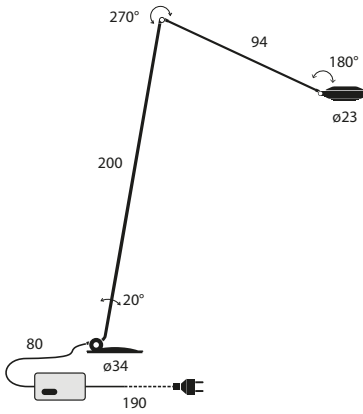

Model	CCT & Finish	Code	Euro €	Technical Info

Elle

3000 K	Black Soft-touch	60L01ST220	1.450,00	20W + 25W LED / CRI 97 Foot dimmer on cord
	Matt white	60L02OP220	1.340,00	
	Metallic bronze	60L29MT220	1.540,00	
	Brushed nickel	60L44220	1.850,00	
2700 K	Black Soft-touch	60L01STK27220	1.450,00	
	Matt white	60L02OPK27220	1.340,00	
	Metallic bronze	60L29MTK27220	1.540,00	
	Brushed nickel	60L44K27220	1.850,00