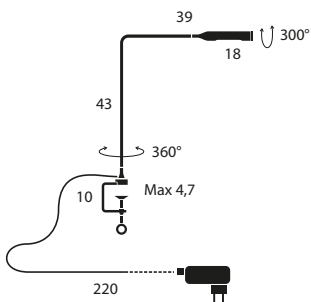

Flo Clamp

3000 K	Black Soft-Touch	95501ST00	490,00	6W LED / CRI >90 2-step push button dimming on the head 69×47×8 (cm) 0,026m³ - 1,82Kg
	Matt black	95501OP00	460,00	
	Matt white	95502OP00	460,00	
	Matt red	95503OP00	460,00	
	Matt yellow	95505OP00	460,00	
	Metallic bronze	95529MT00	510,00	
	Brushed Nickel	95544000	610,00	
Gunmetal	95532000	640,00		
2700 K	Black Soft-Touch	95501STK27	490,00	
	Matt black	95501OPK27	460,00	
	Matt white	95502OPK27	460,00	
	Matt red	95503OPK27	460,00	
	Matt yellow	95505OPK27	460,00	
	Metallic bronze	95529MTK27	510,00	
	Brushed Nickel	95544K27	610,00	
Gunmetal	95532K27	640,00