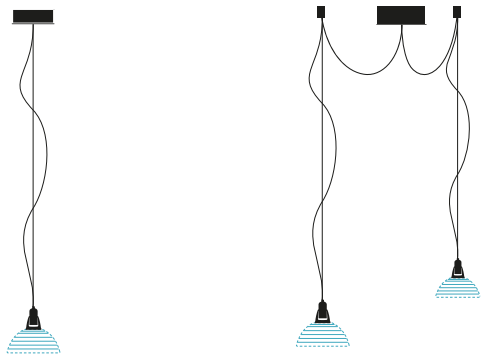

Galileo

Emanuele Ricci

Galileo, a timeless icon of Lumina.
Recently relaunched with new LED source, it can now be used in single
or multiple configurations, also upgrading the previous halogen version.

x1

Galileo

x1

**Galileo Rose
Multi-A**

+

x2

Galileo Modular

x1		x1		x1		x2		x2
Galileo Upgrade	+	Customer's Glass		Galileo Rose Multi-A	+	Galileo Upgrade Modular	+	Customer's Glass
								
								
included						included		

Limbus

Emanuele Ricci

The Limbus is a direct light pendant lamp that looks like a small luminous planet shining its light downwards. This lamp is a perfect synthesis of form and function, in which optics, thermodynamics, glass engineering and precision metal working combine to create a pure and essential product in the most authentic Lumina style. Perfect for home and contract.