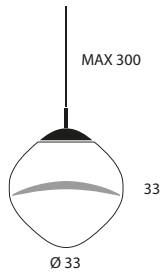

Model	CCT & Finish	Code	Euro €	Technical Info

Aether Modular

3000K	White Petal	AETM101BK30	980,00	18W LED / CRI 97 Power supply NOT INCLUDED c.c. 500mA (max 60Vdc) Decentral mount included
	Aquamarine Green Petal	AETM101VK30	980,00	
	Coral Pink Petal	AETM101RK30	980,00	
	Moka Brown Petal	AETM101MK30	980,00	
	Deep Blue Petal	AETM101BK30	980,00	
	Deep Fucsia Petal	AETM101FK30	980,00	
2700K	White Petal	AETM101BK27	980,00	
	Aquamarine Green Petal	AETM101VK27	980,00	
	Coral Pink Petal	AETM101RK27	980,00	
	Moka Brown Petal	AETM101MK27	980,00	
	Deep Blue Petal	AETM101BK27	980,00	
	Deep Fucsia Petal	AETM101FK27	980,00	

42x42x57 (cm)
0,101m³ - 4,0Kg