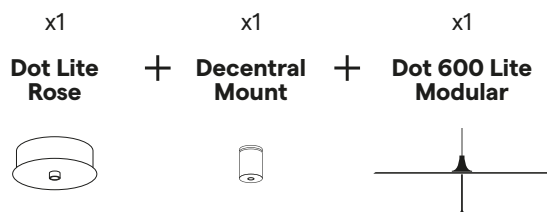

Dot 600 Lite

Foster + Partners

Dot 600 Lite is designed with the aim of creating clustered solutions to illuminate and furnish spaces of large dimensions. Dot's clusters provide excellent light distribution, as well as the ability to adapt to any environment.