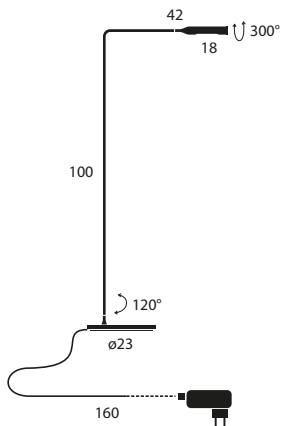

Model	CCT & Finish	Code	Euro €	Technical Info

Flo Lounge

3000 K	Black Soft-Touch	97101ST00	610,00	3W LED / CRI >90 2-step push button dimming on the head 123x56x8 (cm) 0,055m³ - 4,8Kg
	Matt black	97101OP00	548,00	
	Matt white	97102OP00	548,00	
	Matt red	97103OP00	548,00	
	Matt yellow	97105OP00	548,00	
	Metallic bronze	97129MT00	648,00	
	Brushed Nickel	97144000	878,00	
	Gunmetal	97132000	960,00	
2700 K	Black Soft-Touch	97101STK27	610,00	
	Matt black	97101OPK27	548,00	
	Matt white	97102OPK27	548,00	
	Matt red	97103OPK27	548,00	
	Matt yellow	97105OPK27	548,00	
	Metallic bronze	97129MTK27	648,00	
	Brushed Nickel	97144K27	878,00	
	Gunmetal	97132K27	960,00