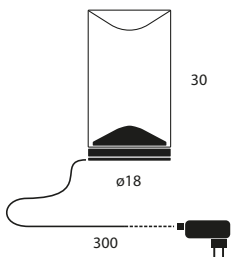

Eva

3000 K	Anodised black	14001XO00	2.470,00	18W LED / CRI 97 Rotary dimmer
	Anodised brass	14050XO00	2.470,00	
2700 K	Anodised black	14001XOK27	2.470,00	
	Anodised brass	14050XOK27	2.470,00