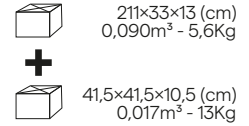

Model	CCT & Finish	Code	Euro €	Technical Info

Elle

3000 K	Black Soft-touch	60L01ST220	1.450,00	20W + 25W LED / CRI 97 Foot dimmer on cord
	Matt white	60L02OP220	1.340,00	
	Metallic bronze	60L29MT220	1.540,00	
	Brushed nickel	60L44220	1.850,00	
2700 K	Black Soft-touch	60L01STK27220	1.450,00	
	Matt white	60L02OPK27220	1.340,00	
	Metallic bronze	60L29MTK27220	1.540,00	
	Brushed nickel	60L44K27220	1.850,00	

Elle 1

3000 K	Black Soft-touch	61L01ST220	1.100,00	20W + 25W LED / CRI 97 Foot dimmer on cord
	Matt white	61L02OP220	1.030,00	
	Metallic bronze	61L29MT220	1.210,00	
	Brushed nickel	61L44220	1.480,00	
2700 K	Black Soft-touch	61L01STK27220	1.100,00	
	Matt white	61L02OPK27220	1.030,00	
	Metallic bronze	61L29MTK27220	1.210,00	
	Brushed nickel	61L44K27220	1.480,00	

Eva

3000 K	Anodised black	14001XO00	2.470,00	18W LED / CRI 97 Rotary dimmer
	Anodised brass	14050XO00	2.470,00	
2700 K	Anodised black	14001XOK27	2.470,00	
	Anodised brass	14050XOK27	2.470,00	

Eve

3000 K	Anodised black	14101XO00	605,00	4W LED / CRI >90 Touch dimmer
	Anodised brass	14150XO00	605,00	
2700 K	Anodised black	14101XOK27	605,00	
	Anodised brass	14150XOK27	605,00