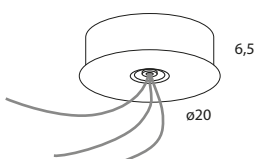

Galileo Rose Multi-A

For max 3 Galileo

Black	AXLAGALDD01	380,00	On-off, push dim, 1-10V, DALI
White	AXLAGALDD02	380,00	
Black	AXLAGALTF01	380,00	Triac-Phase cut
White	AXLAGALTF02	380,00	

24×24×12,5 (cm)
0,007m³ - 1,95Kg

Configuration examples on page 27