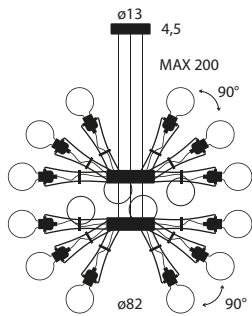

Matrix Doppia