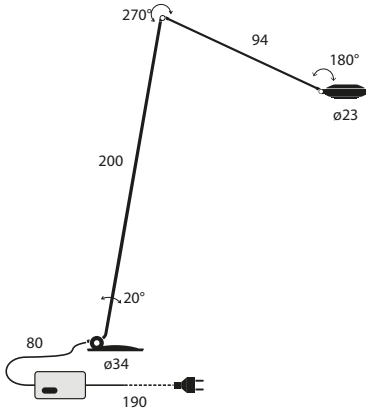

Elle Classic

Black soft-touch	6001ST220	1.100,00	Max 300W - R7s Foot dimmer on cord Bulb included (230W)
Matt white	6002OP220	980,00	
Brushed nickel	6044220	1.350,00	

+