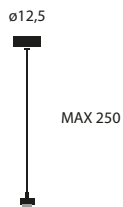

Moove Mono Body