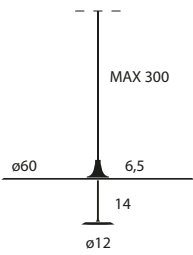

Model	CCT & Finish	Code	Euro €	Technical Info

Dot 600 Lite Modular

3000 K	Semi-glossy black	133M101SL00	535,00	12W LED / CRI >90 Power supply NOT INCLUDED c.c. 500mA (max 60Vdc)
	Ultra matt white	133M102UM00	535,00	
2700 K	Semi-glossy black	133M101SLK27	535,00	
	Ultra matt white	133M102UMK27	535,00	

35×27×1,6 (cm)
0,001m³ - 1,0Kg

+
 68×68×5,5 (cm)
0,025m³ - 3,0Kg

Ceiling Roses

Dot 600 Lite

Dot Lite Rose

For sigle Dot 600 Lite

Black	AL133D01	250,00	On-off, push dim, 1-10V
White	AL133D02	250,00	
Black	AL133DD01	250,00	On-off, DALI
White	AL133DD02	250,00	
Black	AL133TF01220	250,00	Triac-Phase cut
White	AL133TF02220	250,00	

24×24×12 (cm)
0,007m³ - 1,22Kg