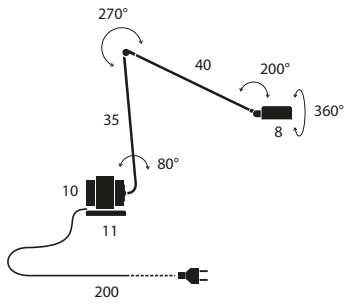

Black classic	01C0120	400,00	Max 50W/12V (GY6,35) 2-step dimming switch Bulb included
Matt white	01C02OP20	400,00	
Brushed nickel	01C4420	530,00	

Daphne Terra Classic

Black classic	02C0120	480,00	Max 50W/12V (GY6,35) 2-step dimming switch Foot switch on cord Bulb included
Matt white	02C02OP20	480,00	
Brushed nickel	02C4420	670,00	