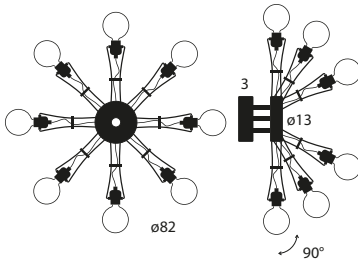

Matrix Otto P

Matt black	38901OP220	725,00	Max 8×60W HAL (E27) Bulbs not included
Brushed nickel	38944220	825,00