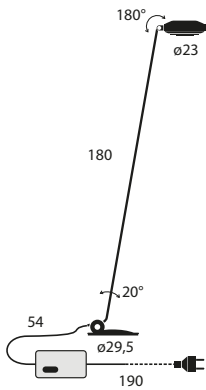

Elle 1

3000 K	Black Soft-touch	61L01ST220	1.100,00	20W + 25W LED / CRI 97 Foot dimmer on cord
	Matt white	61L02OP220	1.030,00	
	Metallic bronze	61L29MT220	1.210,00	
	Brushed nickel	61L44220	1.480,00	
2700 K	Black Soft-touch	61L01STK27220	1.100,00	
	Matt white	61L02OPK27220	1.030,00	
	Metallic bronze	61L29MTK27220	1.210,00	
	Brushed nickel	61L44K27220	1.480,00