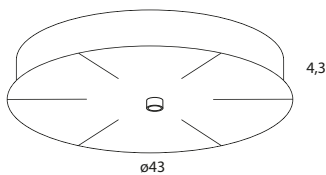

Round Rose XL

For max 8 lamps

Black	AXL190DD01	435,00	on-off, push dim, 1-10V, DALI
White	AXL190DD02	435,00	

Round Rose Chandelier

For max 6 lamps

Black	ACX6DD01	470,00	On-off, push dim, 1-10V, DALI
White	ACX6DD02	470,00	
Black	ACX6TF01	470,00	Triac-Phase cut
White	ACX6TF02	470,00	