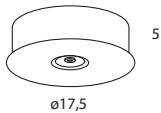

Round Rose M

For single lamp