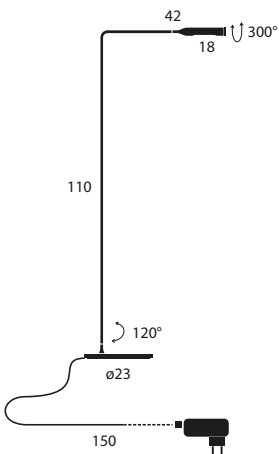

Flo Floor

3000 K	Black Soft-Touch	94501ST00	640,00	6W LED / CRI >90 2-step push button dimming on the head 123x56x8 (cm) 0,0553m³ - 4,8Kg
	Matt black	94501OP00	588,00	
	Matt white	94502OP00	588,00	
	Matt red	94503OP00	588,00	
	Matt yellow	94505OP00	588,00	
	Metallic bronze	94529MT00	688,00	
	Brushed Nickel	94544000	918,00	
	Gunmetal	94532000	995,00	
	Yellow Gold Brushed	94545SL00	1.615,00	
2700 K	Black Soft-Touch	94501STK27	640,00	
	Matt black	94501OPK27	588,00	
	Matt white	94502OPK27	588,00	
	Matt red	94503OPK27	588,00	
	Matt yellow	94505OPK27	588,00	
	Metallic bronze	94529MTK27	688,00	
	Brushed Nickel	94544K27	918,00	
	Gunmetal	94532K27	995,00	
	Yellow Gold Brushed	94545SLK27	1.615,00