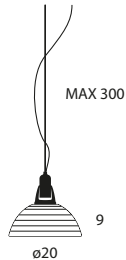

Galileo Modular

3000K	Brushed Nickel	GALM144K30	2.800,00	12W LED / CRI 97 Power supply NOT INCLUDED c.c. 350mA (max 60Vdc)
	Brushed Gold	GALM145K30	2.960,00	
2700K	Brushed Nickel	GALM144K27	2.800,00	Decentral mount included
	Brushed Gold	GALM145K27	2.960,00	

29,5×26,5×28,5 (cm)
0,022m³ - 4,21Kg