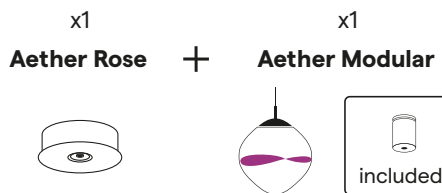

Aether

Aatismo

Aether lamps change shapes and nuances from every angle.
Aether and the smaller version Aether S allow multiple compositions
for both contract and residential environments.