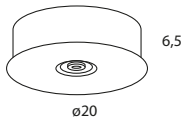

Round Rose XL

For max 8 lamps