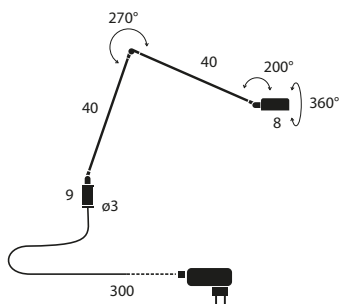

Daphne Cilindro

3000 K	Black Soft-Touch	10L01ST00	418,00	9W LED / CRI 97 On-off switch	
	Black classic	10L0100	372,00		
	Matt white	10L02OP00	372,00		
	Matt red	10L03OP00	372,00		
	Matt yellow	10L05OP00	372,00		
	Metallic bronze	10L29MT00	435,00		
	Brushed Nickel	10L4400	510,00		
	2700 K	Black Soft-Touch	10L01STK27		418,00
Black classic		10L01K27	372,00		
Matt white		10L02OPK27	372,00		
Matt red		10L03OPK27	372,00		
Matt yellow		10L05OPK27	372,00		
Metallic bronze		10L29MTK27	435,00		
Brushed Nickel		10L44K27	510,00