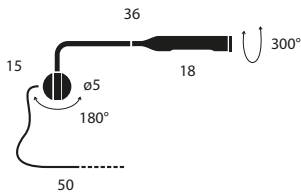

Flo Wall M

3000 K	Black Soft-Touch	97601ST00	360,00	3W LED / CRI >90 2-step push button dimming on the head Power supply NOT INCLUDED input c.v. 24Vdc (SELV) 50x31x8 (cm) 0,012m³ - 1,1Kg
	Matt black	97601OP00	335,00	
	Matt white	97602OP00	335,00	
	Matt red	97603OP00	335,00	
	Matt yellow	97605OP00	335,00	
	Metallic bronze	97629MT00	365,00	
	Brushed Nickel	97644000	455,00	
2700 K	Gunmetal	97632000	480,00	
	Black Soft-Touch	97601STK27	360,00	
	Matt black	97601OPK27	335,00	
	Matt white	97602OPK27	335,00	
	Matt red	97603OPK27	335,00	
	Matt yellow	97605OPK27	335,00	
	Metallic bronze	97629MTK27	365,00	
	Brushed Nickel	97644K27	455,00	
	Gunmetal	97632K27	480,00	

Flo Wall M power supply

-	FLOPS01	53,00	LED driver 15W 220-240V 24Vdc - 0,625A

11x2,5x4 (cm)
0,0001m³ - 0,10Kg