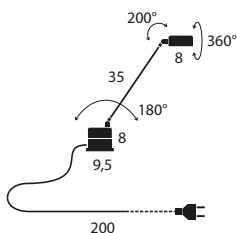

Model	CCT & Finish	Code	Euro €	Technical Info

Daphinette

3000 K	Black Soft-Touch	09L01ST220	365,00	5W LED / CRI 97 On-off switch 44x17x11 (cm) 0,008m³ - 1,81Kg
	Black classic	09L01220	325,00	
	Matt white	09L02OP220	325,00	
	Matt red	09L03OP220	325,00	
	Matt yellow	09L05OP220	325,00	
	Metallic bronze	09L29MT220	385,00	
	Brushed Nickel	09L44220	445,00	
2700 K	Black Soft-Touch	09L01STK27220	365,00	
	Black classic	09L01K27220	325,00	
	Matt white	09L02OPK27220	325,00	
	Matt red	09L03OPK27220	325,00	
	Matt yellow	09L05OPK27220	325,00	
	Metallic bronze	09L29MTK27220	385,00	
	Brushed Nickel	09L44K27220	445,00