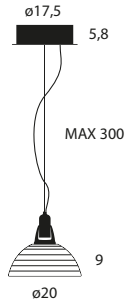

Model	CCT & Finish	Code	Euro €	Technical Info

Galileo

3000K	Brushed Nickel (Brushed Nickel/Black ceiling rose)	GALD44K30	2.980,00	12W LED / CRI 97 On-off, push dim, 1-10V, DALI or * Triac-Phase cut Decentral mount included
		GALTF44K30220*	2.980,00	
	Brushed Gold (Brushed Gold/Black ceiling rose)	GALD45K30	3.150,00	
		GALTF45K30220*	3.150,00	
2700K	Brushed Nickel (Brushed Nickel/Black ceiling rose)	GALD44K27	2.980,00	Decentral mount included 29,5×26,5×28,5 (cm) 0,022m³ - 5,04Kg
		GALTF44K27220*	2.980,00	
	Brushed Gold (Brushed Gold/Black ceiling rose)	GALD45K27	3.150,00	
		GALTF45K27220*	3.150,00