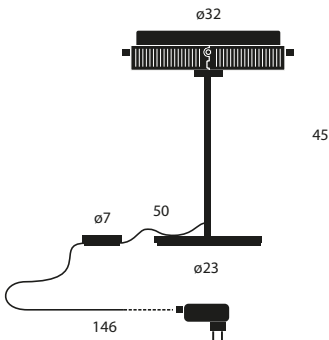

Model	CCT & Finish	Code	Euro €	Technical Info

Aether S Modular

3000K	White Petal	AETSM101BK30	795,00	5W LED / CRI 97 Power supply NOT INCLUDED c.c. 350mA (max 60Vdc) Decentral mount included
	Aquamarine Green Petal	AETSM101VK30	795,00	
	Coral Pink Petal	AETSM101RK30	795,00	
	Moka Brown Petal	AETSM101MK30	795,00	
	Deep Blue Petal	AETSM101BLK30	795,00	
	Deep Fuchsia Petal	AETSM101FK30	795,00	
2700K	White Petal	AETSM101BK27	795,00	
	Aquamarine Green Petal	AETSM101VK27	795,00	
	Coral Pink Petal	AETSM101RK27	795,00	
	Moka Brown Petal	AETSM101MK27	795,00	
	Deep Blue Petal	AETSM101BLK27	795,00	
	Deep Fuchsia Petal	AETSM101FK27	795,00	

33x33x47 (cm)
0,05m³ - 2,2Kg

Ceiling roses and accessories on page 22/23

Anima

3000K	Matt Black	ANM01OPK30	1.040,00	9 W LED / CRI 97 Push dimmer on the cable
	Matt White	ANM02OPK30	1.040,00	
	Anodised Brass	ANM50XOK30	1.250,00	
	Anodised Blue	ANM51XOK30	1.250,00	
	Gunmetal	ANM32K30	1.550,00	
2700K	Matt Black	ANM01OPK27	1.040,00	
	Matt White	ANM02OPK27	1.040,00	
	Anodised Brass	ANM50XOK27	1.250,00	
	Anodised Blue	ANM51XOK27	1.250,00	
	Gunmetal	ANM32K27	1.550,00	

43x43x23 (cm)
0,042m³ - 6,35Kg