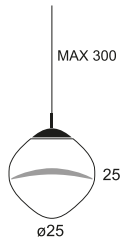

Model	CCT & Finish	Code	Euro €	Technical Info

Aether S Modular

3000K	White Petal	AETSM101BK30	795,00	5W LED / CRI 97 Power supply NOT INCLUDED c.c. 350mA (max 60Vdc) Decentral mount included
	Aquamarine Green Petal	AETSM101VK30	795,00	
	Coral Pink Petal	AETSM101RK30	795,00	
	Moka Brown Petal	AETSM101MK30	795,00	
	Deep Blue Petal	AETSM101BLK30	795,00	
	Deep Fuchsia Petal	AETSM101FK30	795,00	
2700K	White Petal	AETSM101BK27	795,00	
	Aquamarine Green Petal	AETSM101VK27	795,00	
	Coral Pink Petal	AETSM101RK27	795,00	
	Moka Brown Petal	AETSM101MK27	795,00	
	Deep Blue Petal	AETSM101BLK27	795,00	
	Deep Fuchsia Petal	AETSM101FK27	795,00	

33x33x47 (cm)
0,05m³ - 2,2Kg

Ceiling roses and accessories on page 22/23