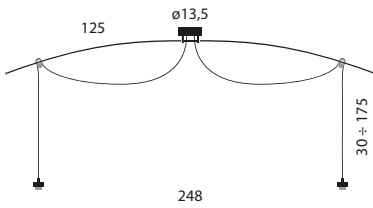

Matt black	75101OP220	870,00	Max 75W HAL (E27) Bulbs not included

Moove Mono Body

Matt black	75201OP220	125,00	Max 75W HAL (E27) Bulb not included

Moove Drum Shade

Black fabric	76001000	280,00	
Grey fabric	76004000	280,00	
White ivory fabric	76013000	280,00