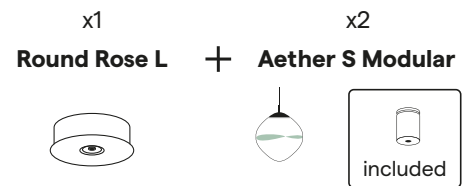

Aether

Aatismo

Aether lamps change shapes and nuances from every angle.
Aether and the smaller version Aether S allow multiple compositions
for both contract and residential environments.