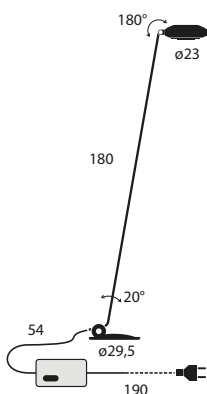

Elle 1 Classic

Black soft-touch	6101ST220	750,00	Max 300W - R7s Foot dimmer on cord Bulb included (230W)
Matt white	6102OP220	710,00	
Brushed nickel	6144220	1.030,00