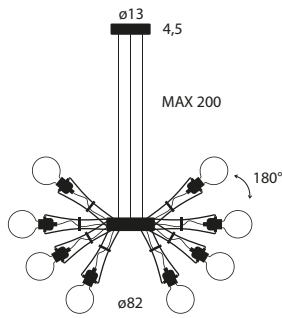

E27 bulb lamps

Model	CCT & Finish	Code	Euro €	Technical Info

Matrix Otto

Matt black	38501OP220	670,00	Max 8×60W HAL (E27) Bulbs not included
Brushed nickel	38544220	790,00