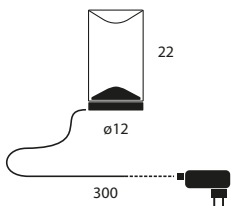

Eve

3000 K	Anodised black	14101XO00	605,00	4W LED / CRI >90 Touch dimmer
	Anodised brass	14150XO00	605,00	
2700 K	Anodised black	14101XOK27	605,00	
	Anodised brass	14150XOK27	605,00