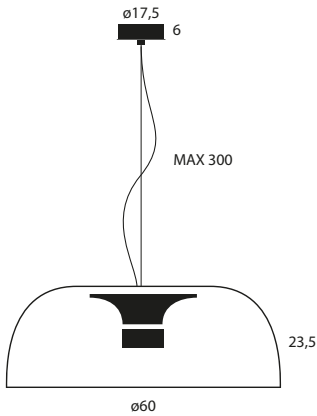

Tia 600

3000 K	Matt black	182D01OP00	1.620,00	25W LED / CRI 97 On-off, push dim, 1-10V, DALI or * Triac-Phase cut
		182TF01OP220*		
	Ultra matt white	182D02UM00	1.620,00	
		182TF02UM220*		
	Sapphire blue	182D06ZA00	1.620,00	
		182TF06ZA220*		
	Battersea green	182D28BG00	1.620,00	
182TF28BG220*				
Oxygen red soft-touch	182D35ST00	1.620,00		
	182TF35ST220*			
Metallic bronze	182D29MT00	1.710,00		
	182TF29MT220*			
Matt brushed aluminium	182D34OP00	1.800,00		
	182TF34OP220*			
2700 K	Matt black	182D01OPK27	1.620,00	
		182TF01OPK27220*		
	Ultra matt white	182D02UMK27	1.620,00	
		182TF02UMK27220*		
	Sapphire blue	182D06ZAK27	1.620,00	
		182TF06ZAK27220*		
	Battersea green	182D28BGK27	1.620,00	
182TF28BGK27220*				
Oxygen red soft touch	182D35STK27	1.620,00		
	182TF35STK27220*			
Metallic bronze	182D29MTK27	1.710,00		
	182TF29MTK27220*			
Matt brushed aluminium	182D34OPK27	1.800,00		
	182TF34OPK27220*			

67×67×34 (cm)
0,153m³ - 6,5Kg