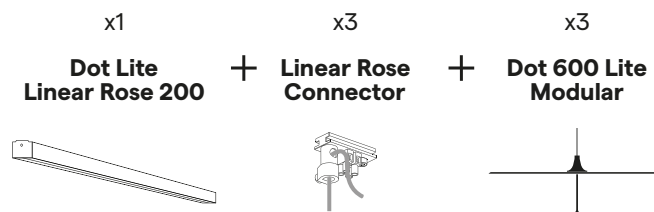

Dot 600 Lite

Foster + Partners

Dot 600 Lite is designed with the aim of creating clustered solutions to illuminate and furnish spaces of large dimensions. Dot's clusters provide excellent light distribution, as well as the ability to adapt to any environment.