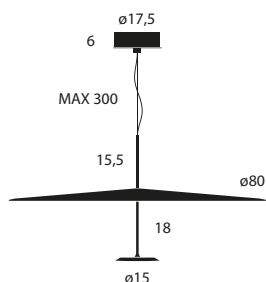

118×118×35 (cm)
0,487m³ - 25Kg

Dot 800

3000 K	Anodised Black	131D01XO220	2.200,00	39W LED / CRI >90 On-off, push dim, 1-10V, DALI Decentral mount included
	Anodised Brass	131D50XO220	2.200,00	
2700 K	Anodised Black	131D01XOK27220	2.200,00	
	Anodised Brass	131D50XOK27220	2.200,00	
3000 K	Anodised Black	131TF01XO220	2.200,00	39W LED / CRI >90 Triac-Phase cut Decentral mount included
	Anodised Brass	131TF50XO220	2.200,00	
2700 K	Anodised Black	131TF01XOK27220	2.200,00	
	Anodised Brass	131TF50XOK27220	2.200,00	