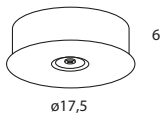

Round Rose L

For max 4 lamps