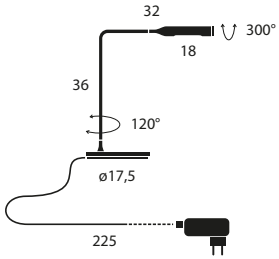

Model	CCT & Finish	Code	Euro €	Technical Info

Flo Bedside

3000 K	Black Soft-Touch	95001ST00	480,00	3W LED / CRI >90 2-step push button dimming on the head 46×40×7,5 (cm) 0,013m³ - 2,35Kg
	Matt black	95001OP00	435,00	
	Matt white	95002OP00	435,00	
	Matt red	95003OP00	435,00	
	Matt yellow	95005OP00	435,00	
	Metallic bronze	95029MT00	505,00	
	Brushed Nickel	95044000	715,00	
Gunmetal	95032000	780,00		
2700 K	Black Soft-Touch	95001STK27	480,00	
	Matt black	95001OPK27	435,00	
	Matt white	95002OPK27	435,00	
	Matt red	95003OPK27	435,00	
	Matt yellow	95005OPK27	435,00	
	Metallic bronze	95029MTK27	505,00	
	Brushed Nickel	95044K27	715,00	
Gunmetal	95032K27	780,00