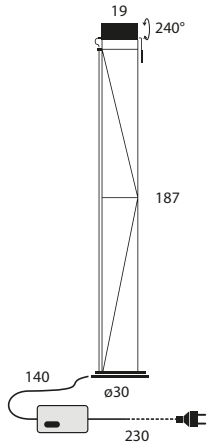

Model	Finish	Code	Euro €	Technical Info

Opus Classic

Matt black	7001OP220	730,00	Max 300W - R7s Foot dimmer Bulb included (230W)
Matt white	7002OP220	700,00	

194x33x15 (cm)
0,096m³ - 9,58Kg

Opus Parete Classic

Matt black	7101OP220	380,00	Max 300W - R7s Bulb included (230W)
Matt white	7102OP220	360,00	

25x24x14 (cm)
0,008m³ - 1,64Kg