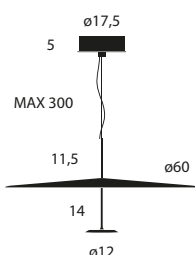

Dot 600

3000 K	Anodised Black	130S01XO220	1.575,00	25W LED / CRI >90 On-off, push dim, 1-10V Decentral mount included
	Anodised Brass	130S50XO220	1.575,00	
2700 K	Anodised Black	130S01XOK27220	1.575,00	
	Anodised Brass	130S50XOK27220	1.575,00	
3000 K	Anodised Black	130D01XO220	1.670,00	25W LED / CRI >90 On-off, push dim, 1-10V, DALI Decentral mount included
	Anodised Brass	130D50XO220	1.670,00	
2700 K	Anodised Black	130D01XOK27220	1.670,00	
	Anodised Brass	130D50XOK27220	1.670,00	
3000 K	Anodised Black	130TF01XO220	1.670,00	25W LED / CRI >90 Triac-Phase cut Decentral mount included
	Anodised Brass	130TF50XO220	1.670,00	
2700 K	Anodised Black	130TF01XOK27220	1.670,00	
	Anodised Brass	130TF50XOK27220	1.670,00	

70×70×24 (cm)
0,117m³ - 10Kg