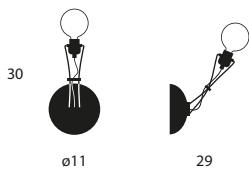

Matrix Mono

Matt black	39501OP220	165,00	Max 60W HAL (E27) Bulb not included
Brushed nickel	39544220	210,00