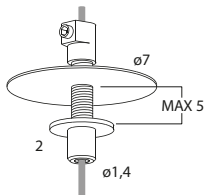

Kit hard ceiling

Aluminium	ACH190	17,00	With strain relief

24×23,5 (cm)
0,15Kg