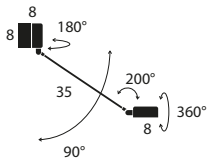

Daphne Parete 35

3000 K	Black Soft-Touch	05L01ST00	320,00	5W LED / CRI 97 On-off switch 44x17x11 (cm) 0,008m³ - 0,70Kg
	Black classic	05L0100	280,00	
	Matt white	05L02OP00	280,00	
	Matt red	05L03OP00	280,00	
	Matt yellow	05L05OP00	280,00	
	Metallic bronze	05L29MT00	340,00	
	Brushed Nickel	05L4400	400,00	
2700 K	Black Soft-Touch	05L01STK27	320,00	
	Black classic	05L01K27	280,00	
	Matt white	05L02OPK27	280,00	
	Matt red	05L03OPK27	280,00	
	Matt yellow	05L05OPK27	280,00	
	Metallic bronze	05L29MTK27	340,00	
	Brushed Nickel	05L44K27	400,00