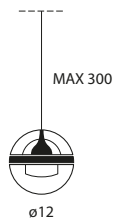

Limbus Eye Base

ø10,5

Black	AT19101	57,00	 12,5×11,5×5,5 (cm) 0,001m ³ - 0,2Kg
Brass	AT19150	57,00	
Aluminium	AT19122	57,00	

Delivered inside Limbus Eye body package

Limbus Modular

3000 K	Black	190M101XO00	495,00	5W LED / CRI >90 Power supply NOT INCLUDED c.c. 350mA (max 60Vdc)  21×21×27 (cm) 0,012m ³ - 2,7Kg
	Brass	190M150XO00	495,00	
	Aluminium	190M12200	495,00	
2700 K	Black	190M101XOK27	495,00	
	Brass	190M150XOK27	495,00	
	Aluminium	190M122K27	495,00	