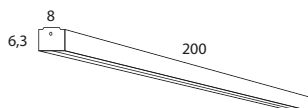

Dot Lite Rose L 200

For max 4 Dot 600 Lite

Black	ABXL133DD01	455,00	On-off, push dim, 1-10V
White	ABXL133DD02	455,00	

9,5×7,5×206 (cm)
0,015m³ - 4,48Kg

+ Linear Rose connector
1 x lamp

Accessories on page 23
Configuration examples on page 34/35