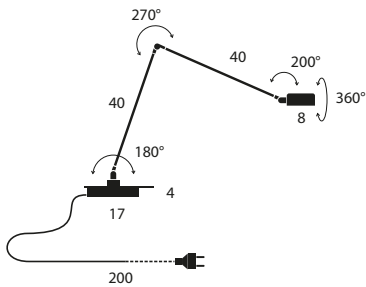

Daphne Cloe

3000 K	Black Soft-Touch	07L01ST220	430,00	9W LED / CRI 97 On-off switch	
	Black classic	07L01220	385,00		
	Matt white	07L02OP220	385,00		
	Matt red	07L03OP220	385,00		
	Matt yellow	07L05OP220	385,00		
	Metallic bronze	07L29MT220	460,00		
	Brushed Nickel	07L44220	535,00		
	2700 K	Black Soft-Touch	07L01STK27220		430,00
Black classic		07L01K27220	385,00		
Matt white		07L02OPK27220	385,00		
Matt red		07L03OPK27220	385,00		
Matt yellow		07L05OPK27220	385,00		
Metallic bronze		07L29MTK27220	460,00		
Brushed Nickel		07L44K27220	535,00