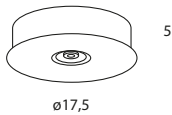

EUROPE

/ pricelist - 02.2026

PRODUCT INFO

Dimmable: available push dim, 1-10V, DALI, Triac-Phase cut

Dimensions are expressed in **centimeters** (cm)

Wattages indicated are indicative.

For detailed technical information (data sheets) and additional information, please visit **www.lumina.it** or contact our **Customer Service** (info@lumina.it)

 42x42x57 (cm)
0,101m³ - 4,0Kg

Aether Rose

For single Aether Modular

Black	AMAETDD01	235,00	On-off, push dim, 1-10V, DALI
White	AMAETDD02	235,00	
Black	AMAETTF01	235,00	Triac-Phase cut
White	AMAETTF02	235,00	

 24x24x12 (cm)
0,007m³ - 1,13Kg

Aether Rose Multi

For max 3 Aether Modular

Black	AXLAETDD01	380,00	On-off, push dim, 1-10V, DALI
White	AXLAETDD02	380,00	
Black	AXLAETTF01	380,00	Triac-Phase cut
White	AXLAETTF02	380,00	