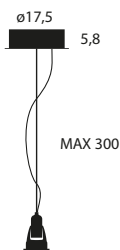

Galileo Upgrade

Glass shade
not included

3000K	Brushed Nickel (Brushed Nickel/Black ceiling rose)	GALCRD44K30	714,00	12W LED / CRI 97 On-off, push dim, 1-10V, DALI or * Triac-Phase cut Decentral mount included
		GALCRTF44K30220*	714,00	
	Brushed Gold (Brushed Gold/Black ceiling rose)	GALCRD45K30	875,00	
		GALCRTF45K30220*	875,00	
2700K	Brushed Nickel (Brushed Nickel/Black ceiling rose)	GALCRD44K27	714,00	Decentral mount included 29,5×26,5×28,5 (cm) 0,022m³ - 1,82Kg
		GALCRTF44K27220*	714,00	
	Brushed Gold (Brushed Gold/Black ceiling rose)	GALCRD45K27	875,00	
		GALCRTF45K27220*	875,00