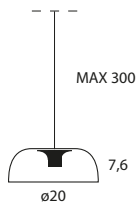

Model	CCT & Finish	Code	Euro €	Technical Info

Tia 200 Modular

3000 K	Matt Black	184M101OP00	330,00	5W LED / CRI >90 Power supply NOT INCLUDED c.c. 350mA (max 60Vdc)
	Ultra matt white	184M102UM00	330,00	
	Sapphire blue	184M106ZA00	330,00	
	Battersea green	184M128BG00	330,00	
	Oxygen red soft-touch	184M135ST00	330,00	
	Metallic bronze	184M129MT00	375,00	
	Matt brushed aluminium	184M134OP00	405,00	
2700 K	Matt Black	184M101OPK27	330,00	
	Ultra matt white	184M102UMK27	330,00	
	Sapphire blue	184M106ZAK27	330,00	
	Battersea green	184M128BGK27	330,00	
	Oxygen red soft-touch	184M135STK27	330,00	
	Metallic bronze	184M129MTK27	375,00	
	Matt brushed aluminium	184M134OPK27	405,00	

27x27x23 (cm)
0,017m³ - 1,35Kg

*Ceiling roses and accessories on page 22/23
Configuration examples on page 40/41*