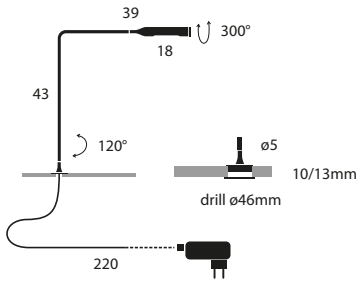

Model	CCT & Finish	Code	Euro €	Technical Info

Flo Grommet F46

3000 K	Black Soft-Touch	96001ST00	485,00	6W LED / CRI >90 2-step push button dimming on the head 69×47×8 (cm) 0,026m³ - 1,62Kg
	Matt black	96001OP00	450,00	
	Matt white	96002OP00	450,00	
	Matt red	96003OP00	450,00	
	Matt yellow	96005OP00	450,00	
	Metallic bronze	96029MT00	500,00	
	Brushed Nickel	96044000	600,00	
Gunmetal	96032000	630,00		
2700 K	Black Soft-Touch	96001STK27	485,00	
	Matt black	96001OPK27	450,00	
	Matt white	96002OPK27	450,00	
	Matt red	96003OPK27	450,00	
	Matt yellow	96005OPK27	450,00	
	Metallic bronze	96029MTK27	500,00	
	Brushed Nickel	96044K27	600,00	
Gunmetal	96032K27	630,00