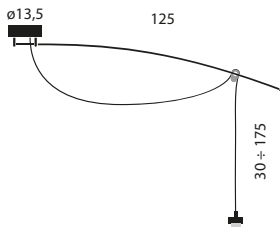

Model	Finish	Code	Euro €	Technical Info

Moove Body

Matt black	75001OP220	550,00	Max 75W HAL (E27) Bulb not included

Moove Doppia Body