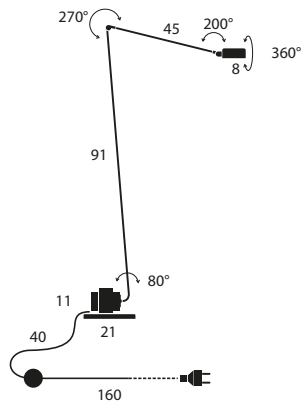

Daphne Terra Classic

Black classic	02C0120	480,00	Max 50W/12V (GY6,35) 2-step dimming switch Foot switch on cord Bulb included
Matt white	02C02OP20	480,00	
Brushed nickel	02C4420	670,00