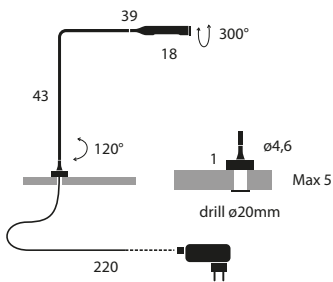

Flo Grommet F20

3000 K	Black Soft-Touch	96201ST00	485,00	6W LED / CRI >90 2-step push button dimming on the head 69×47×8 (cm) 0,026m³ - 1,62Kg
	Matt black	96201OP00	450,00	
	Matt white	96202OP00	450,00	
	Matt red	96203OP00	450,00	
	Matt yellow	96205OP00	450,00	
	Metallic bronze	96229MT00	500,00	
	Brushed Nickel	96244000	600,00	
Gunmetal	96232000	630,00		
2700 K	Black Soft-Touch	96201STK27	485,00	
	Matt black	96201OPK27	450,00	
	Matt white	96202OPK27	450,00	
	Matt red	96203OPK27	450,00	
	Matt yellow	96205OPK27	450,00	
	Metallic bronze	96229MTK27	500,00	
	Brushed Nickel	96244K27	600,00	
Gunmetal	96232K27	630,00