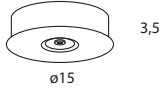

Model	Finish	Code	Euro €	Technical Info

Celing Roses

Limbus - Tia 200 - Aether S

Round Rose S

For single lamp