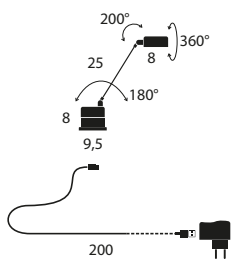

Daphinette Portatile

3000 K	Black Soft-Touch	09P01ST00	395,00	3W LED / CRI >90 Touch-dimmer on the lamp 220-240 V USB-C charger included 44x17x11 (cm) 0,008m³ - 1,62Kg
	Black classic	09P0100	365,00	
	Matt white	09P02OP00	365,00	
	Matt red	09P03OP00	365,00	
	Matt yellow	09P05OP00	365,00	
	Metallic bronze	09P29MT00	425,00	
	Brushed Nickel	09P4400	485,00	
2700 K	Black Soft-Touch	09P01STK27	395,00	
	Black classic	09P01K27	365,00	
	Matt white	09P02OPK27	365,00	
	Matt red	09P03OPK27	365,00	
	Matt yellow	09P05OPK27	365,00	
	Metallic bronze	09P29MTK27	425,00	
	Brushed Nickel	09P44K27	485,00