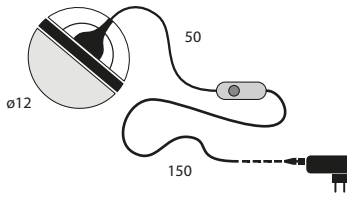

Limbus Eye Frosted Body

3000 K	Black	191F0100	578,00	5W LED / CRI >90 Push dimmer on the cable 21×21×27 (cm) 0,012m³ - 2,8Kg
	Brass	191F5000	578,00	
	Aluminium	191F2200	578,00	
2700 K	Black	191F01K27	578,00	
	Brass	191F50K27	578,00	
	Aluminium	191F22K27	578,00	

Limbus Eye Base

ø10,5

Black	AT19101	57,00	12,5×11,5×5,5 (cm) 0,001m³ - 0,2Kg
Brass	AT19150	57,00	
Aluminium	AT19122	57,00	

Delivered inside Limbus Eye body package

Limbus Modular

3000 K	Black	190M101XO00	495,00	5W LED / CRI >90 Power supply NOT INCLUDED c.c. 350mA (max 60Vdc) 21×21×27 (cm) 0,012m³ - 2,7Kg
	Brass	190M150XO00	495,00	
	Aluminium	190M12200	495,00	
2700 K	Black	190M101XOK27	495,00	
	Brass	190M150XOK27	495,00	
	Aluminium	190M122K27	495,00	

Limbus Frosted Modular

3000 K	Black	190FM101XO00	495,00	5W LED / CRI >90 Power supply NOT INCLUDED c.c. 350mA (max 60Vdc) 21×21×27 (cm) 0,012m³ - 2,7Kg
	Brass	190FM150XO00	495,00	
	Aluminium	190FM12200	495,00	
2700 K	Black	190FM101XOK27	495,00	
	Brass	190FM150XOK27	495,00	
	Aluminium	190FM122K27	495,00	

*Ceiling roses and accessories on page 22/23
Configuration examples on page 38/39*