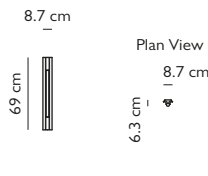

ALTAR WALL LIGHT

Oak with polycarbonate & brushed brass details
4.32W / 2700k / CE, CB and UKCA certified
24V DC - requires remote driver installation
Supplied with 3x fixing plates for flush mounting to surface

Product Code	Altar Wall Light	ALT0040
Price	.....	€1,585
Lead Time	28 days	
Weight	1.5 kg