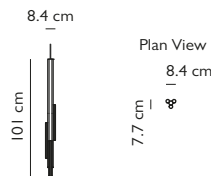

HAIL 3-LIGHT TALL SILVER

Reeded glass & aluminium with brushed silver finish
6W / 2700k / CE, CB and UKCA certified
GU18 / 220-240V / CRI 95
Supplied with 3x 2W dimmable GU18 LEDs
300cm silver fabric cable
12cm round brushed silver ceiling plate

Product Code	Hail 3-light Tall, silver	HAI0020
Price	.....	€995
Lead Time	28 days	
Weight	1.5 kg