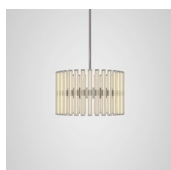

AURORA RING 2 (32)

Reeded glass & polished stainless steel
64w / 2700k / CE / dimmable
GU18 / max 32 x 2w LED / 220-240v / CRI 94.5
Supplied with 32 x 2w LED bulbs - 200 lm each
Polished stainless steel rod, dia. 1.6cm x L. 50cm
14cm round polished stainless steel ceiling plate

Product Code	Aurora Ring 2 (32)	AUR0032
Price	.....	€6,820
Lead Time	Made to order 8 weeks	
Weight	10 kg - Special shipping (Crating for export).