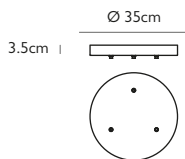

LEE BROOM

REPLACEMENT BULBS & PARTS

GLASS DIFFUSER CAP

Replacement opaque glass diffuser cap for LED0030 used with:
Carousel and Carousel XL

Product Code	Opaque glass diffuser Cap	ADPGLASS02
Price	.....	€4
Lead Time	7 days	

CEILING PLATES

3 PIECE CEILING PLATE

Ceiling plate to create customer's own configuration of 3 piece chandelier

Available finishes:
Satin White ○ CP3001
Brushed Brass ● CP3003
Polished Gold ● CP3004
Polished Chrome ● CP3006
Matte Black ● CP3005

Product Code	3 Piece Ceiling Plate	See chart
Price	.....	€140
Lead Time	7 days	
Weight	3.5 kg