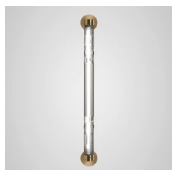

CRYSTAL TUBE WALL LIGHT

Cut glass & brushed brass or polished chrome
13.9w / 2700k / 650 lumen / CRI 80
220-240vAC Input / 24VDC Output
Supplied with separate LED driver
2 x 12cm round matching finish wall fittings

Product Code	Crystal Tube Wall Light Brass	CRY0020
	Crystal Tube Wall Light Chrome	CRY0022
Price	.....	€3,815
Lead Time	16 weeks	
Weight	2.85 kg