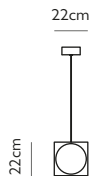

Opal glass & brass with brushed or blackened finish
5w / 2700k / dimmable
E27 / max 1 x 25w LED / 220-240v
Supplied with 1x 5W LED bulb
300cm gold or brown fabric cable
12cm round canopy in matching finish

Product Code	Pendant, brushed brass	SOL0010
	Pendant, blackened brass	SOL0011
Price	.....	€1,045
Lead Time	6 weeks	
Weight	2.3 kg