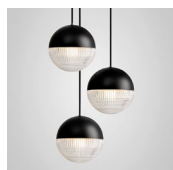

LITTLE LENS FLAIR CHANDELIER 3 PIECE MATTE BLACK

Matte black steel & clear polycarbonate
14.7w / 2700k / CE, CB & UKCA
E27 / max 3 x 25w LED / 220-240v / CRI 80
Supplied with 3 x 4.9w dimmable LED bulb
3 x 300cm black fabric cable
35cm round matte black ceiling plate

Product Code	Little Lens Flair Chandelier 3 Piece Black	LLF0031
Price	.....	€1,425
Lead Time	7 days	
Weight	2.55 kg