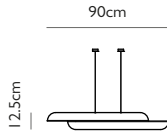

LEE BROOM

GEMINI

GEMINI HORIZONTAL

Brushed brass & opal acrylic
40w / 2700k / integrated LED
220-240vAC Input / 24vDC Output / dimmable
Supplied with separate LED driver
2x 300cm clear cable
2 x 4cm round brushed brass mini canopies

Product Code	Gemini Horizontal	GEM0010
Price	.....	€2,300
Lead Time	28 days	
Weight	4 kg