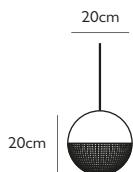

LITTLE LENS FLAIR PENDANT LIGHT BRUSHED BRASS

Brushed brass steel & clear polycarbonate
4.9w / 2700k / 380 lumen / CE, CB & UKCA
E27 / max 1 x 25w LED / 220-240v / CRI 80
Supplied with 4.9w dimmable LED bulb
300cm gold fabric cable
12cm round brushed brass ceiling plate

Product Code	Little Lens Flair Pendant Light Brass	LLF0010
Price	.....	€420
Lead Time	7 days	
Weight	0.85 kg