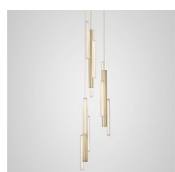

HAIL 3-LIGHT SHORT CHANDELIER GOLD

Reeded glass & aluminium with brushed gold finish
18W / 2700k / CE, CB and UKCA certified
GU18 / 220-240V / CRI 95
Supplied with 9x 2W dimmable GU18 LEDs
3 x 300cm gold fabric cable
35cm round satin white metal ceiling plate

Product Code	Hail 3-light Short 3-piece Chandelier, gold	HAI0041
Price	.....	€2,690
Lead Time	28 days	
Weight	4.45 kg	

Hail Chandelier 5 Piece Brushed Silver and Brushed Gold are also available. Please contact your sales representative for more information.