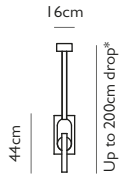

MYTHOS DUO PENDANT (leather strap for up to 200cm drop)

Opal glass, leather & brass with brushed or blackened finish
3w / 2700k / dimmable
G4 / max 1 x 3w LED / 220-240v
Supplied with LED driver integrated within canopy
*Leather strap suspension - up to 200cm drop height
12cm round canopy in matching finish

Product Code	Duo Pendant, brushed brass, 2m drop	MYT0012
	Duo Pendant, blackened brass, 2m drop	MYT0013
Price	.....	€2,670
Lead Time	6 weeks	
Weight	5 kg