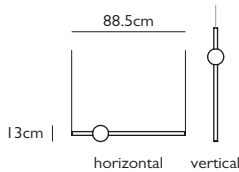

ORION TUBE LIGHT POLISHED GOLD

Opal acrylic & polished gold
13.9w / 2700k / 1069 lumen / CE, CB & UKCA / CRI 85
220-240vAC Input / 24vDC Output / dimmable
Supplied with separate LED driver
500cm clear cable & steel tensile wire
2 x 4cm round polished gold mini ceiling plates

Product Code	Orion Tube Light Gold	ORI0020
Price	.....	€1,285
Lead Time	7 days	
Weight	1.75 kg