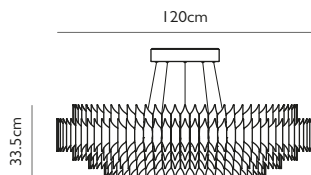

KING EXTRA LARGE

Aluminium with brushed gold finish
126w / 2700k / integrated LED
220-240v / dimmable
Supplied with LED driver integrated within canopy
300cm clear cable, 5 x steel tensile wires
32cm round brushed gold canopy

Product Code	King Extra Large	KIN0020
Price	.....	€19,900
Lead Time	12 weeks	
Weight	20 kg - Special shipping (Crating for export).	

LENS FLAIR

LENS FLAIR PENDANT LIGHT MATTE BLACK