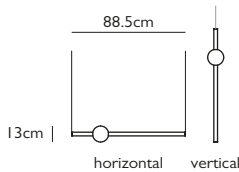

ORION GLOBE LIGHT POLISHED GUNMETAL

Opal glass & polished gunmetal
7.6w / 2700k / 377 lumen / CE, CB & UKCA / CRI 85
220-240vAC Input / 24vDC Output / dimmable
Supplied with separate LED driver
500cm clear cable & steel tensile wire
2 x 4cm round polished gunmetal mini ceiling plates

Product Code	Orion Globe Light Gunmetal	ORI0011
Price	.....	€1,285
Lead Time	7 days	
Weight	2.41 kg