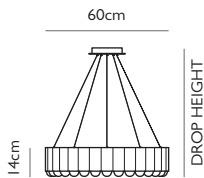

LEE BROOM

CAROUSEL

CAROUSEL POLISHED GUNMETAL

Polished Gunmetal
 60w / 2700k / 1050 lumen / CE, CB & UKCA
 E27 / max 30 x 2w LED / 220-240v / CRI 80
 Supplied with 30 x 2w dimmable LEDs
 & opaque glass diffusers
 310cm clear cable, 5x adjustable steel tensile wires
 18cm round polished gunmetal ceiling plate
 Min drop height: 55cm, max drop height: 280cm

Product Code	Carousel Gunmetal	CA0010
Price	€4,510
Lead Time	28 days	
Weight	14 kg	

CAROUSEL POLISHED GOLD

Polished Gold
 60w / 2700k / 1050 lumen / CE, CB & UKCA
 E27 / max 30 x 2w LED / 220-240v / CRI 80
 Supplied with 30 x 2w dimmable LEDs
 & opaque glass diffusers
 310cm clear cable, 5x adjustable steel tensile wires
 18cm round polished gold ceiling plate
 Min drop height: 55cm, max drop height: 280cm

Product Code	Carousel Gold	CA0011
Price	€4,510
Lead Time	28 days	
Weight	14 kg	

CAROUSEL POLISHED CHROME

Polished Chrome
 60w / 2700k / 1050 lumen / CE, CB & UKCA
 E27 / max 30 x 2w LED / 220-240v / CRI 80
 Supplied with 30 x 2w dimmable LEDs
 & opaque glass diffusers
 310cm clear cable, 5x adjustable steel tensile wires
 18cm round polished chrome ceiling plate
 Min drop height: 55cm, max drop height: 280cm