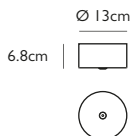

DEEP CEILING PLATE

Ceiling plate to house LED driver for Eclipse and Orion Products

Available finishes:
Polished Gold ● CPD004
Polished Chrome ● CPD006
Polished Gunmetal ● CPD007

Product Code	Deep Ceiling Plate	See chart
Price	.....	€125
Lead Time	7 days	
Weight	740 g