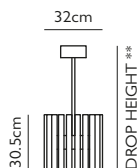

LEE BROOM

AURORA

AURORA RING 1 (20)

Reeded glass & polished stainless steel
40w / 2700k / CE / dimmable
GU18 / max 20 x 2w LED / 220-240v / CRI 94.5
Supplied with 20 x 2w LED bulbs - 200 lm each
Polished stainless steel rod, dia. 1.6cm x L. 50cm
14cm round polished stainless steel ceiling plate

Product Code	Aurora Ring 1 (20)	AUR0020
Price	.....	€4,285
Lead Time	Made to order 8 weeks	
Weight	6 kg - Special shipping (Crating for export).