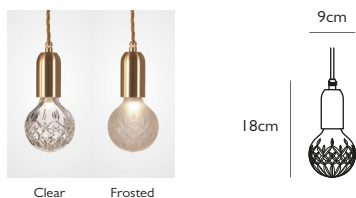

CRYSTAL BULB PENDANT BRUSHED BRASS

Clear or frosted crystal & brushed brass
2w / 2700k / 100 lumen / CE, CB & UKCA
E27 / max 1 x 2w LED / 220-240v / CRI 80
Supplied with 2w dimmable LED
Crystal Bulb is not to be used with halogens
300cm gold fabric cable
12cm round brushed brass ceiling plate

Product Code	Clear Crystal Bulb Pendant Brass	CB0021
	Frosted Crystal Bulb Pendant Brass	CB0022
Price	.....	€315
Lead Time	7 days	
Weight	500 g