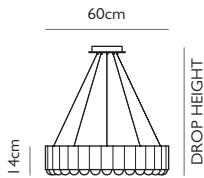

CAROUSEL POLISHED GOLD

Polished Gold
60w / 2700k / 1050 lumen / CE, CB & UKCA
E27 / max 30 x 2w LED / 220-240v / CRI 80
Supplied with 30 x 2w dimmable LEDs
& opaque glass diffusers
310cm clear cable, 5x adjustable steel tensile wires
18cm round polished gold ceiling plate
Min drop height: 55cm, max drop height: 280cm

Product Code	Carousel Gold	CA0011
Price	.....	€4,510
Lead Time	28 days	
Weight	14 kg