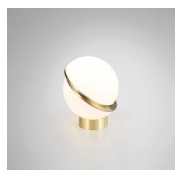

MINI CRESCENT TABLE LAMP

Opal acrylic & brushed brass
4.9w / 2700k / 270 lumen / CE, CB & UKCA
E27 / max 1 x 25w LED / 220-240v / CRI 80
Supplied with 4.9w dimmable LED
200cm gold fabric cable
with in-line switch

Product Code	Mini Crescent Table Lamp	CRE0051
Price	.....	€775
Lead Time	7 days	
Weight	1 kg