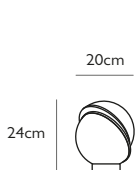

MINI CRESCENT TABLE LAMP

Opal acrylic & brushed brass
4.9w / 2700k / 270 lumen / CE, CB & UKCA
E27 / max 1 x 25w LED / 220-240v / CRI 80
Supplied with 4.9w dimmable LED
200cm gold fabric cable
with in-line switch

Product Code	Mini Crescent Table Lamp	CRE0051
Price	.....	€775
Lead Time	7 days	
Weight	1 kg