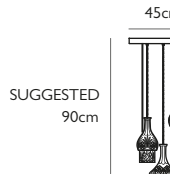

DECANTERLIGHT CHANDELIER 5 PIECE

Crystal & brushed brass
17w / 2700k / 1020 lumen / CE, CB & UKCA
E27 / max 5 x 25w LED / 220-240v / CRI 80
Supplied with 5 x 3.4w dimmable LED filament

5 x 300cm gold fabric cable
45cm round satin white metal ceiling plate

Product Code	Decanterlight Chandelier 5 Piece	NDC0053
Price	.....	€2,225
Lead Time	7 days	
Weight	13 kg