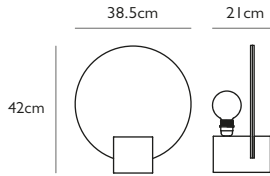

LEE BROOM

ACID MARBLE

ACID MARBLE TABLE LAMP

Nero Marquina marble, Carrara marble & yellow glass
E27 / max 40w eco-halogen / 220-240v / Bulb supplied - please inquire for details
200cm black fabric cable with in-line switch

Product Code	Acid Marble Table Lamp	ACI0031
Price	.....	€3,300
Lead Time	28 days	
Weight	13 kg - Special shipping (Crating for export).	

ALTAR

ALTAR 4-LIGHT SHORT