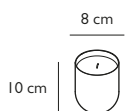

SELF PORTRAIT SCENTED CANDLE REFILL

Natural soy wax. NET WT. e 320g/11.2oz.
Burn time approximately 70 hours.

Candle Vessel:
Stainless steel with polished gunmetal finish

Product Code	Self Portrait Candle Refill	CAN002
Price	.....	€95
Lead Time	7 days	
Weight	0.4 kg