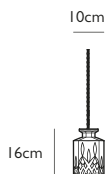

LEE BROOM

DECANTERLIGHT

SQUARE DECANTERLIGHT

Crystal & brushed brass
3.4w / 2700k / 460 lumen / CE, CB & UKCA
E27 / max 1 x 25w LED / 220-240v / CRI 80
Supplied with 3.4w dimmable LED filament

300cm gold fabric cable
12cm round brushed brass ceiling plate

Product Code	Decanterlight Square	NDC0050
Price	.....	€395
Lead Time	7 days	
Weight	1.4 kg