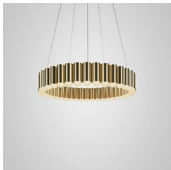

CAROUSEL MEDIUM POLISHED GOLD

Polished Gold
80w / 2700k / CE, CB & UKCA
E27 / max 40 x 2w LED / 220-240v / CRI 80
Supplied with 40 x 2w dimmable LEDs
& opaque glass diffusers
310cm clear cable, 5x adjustable steel tensile wires
18cm round polished gold ceiling plate
Min drop height: 55cm, max drop height: 280cm

Product Code	Carousel Medium Gold	CA0021
Price	.....	€6,250
Lead Time	28 days	
Weight	18.5 kg