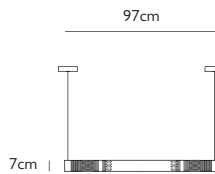

CRYSTAL TUBE LIGHT

Cut glass & brushed brass or polished chrome
13.9w / 2700k / 650 lumen / CRI 80
220-240vAC Input / 24VDC Output
Supplied with separate LED driver
300cm clear cable with 2 x steel tensile wire
and 2 x 12cm round matching finish ceiling plates

Product Code	Crystal Tube Light Brass	CRY0010
	Crystal Tube Light Chrome	CRY0021
Price	.....	€3,815
Lead Time	16 weeks	
Weight	2.85 kg