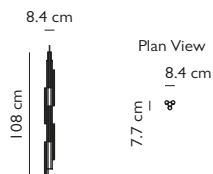

HAIL 6-LIGHT TALL GOLD

Reeded glass & aluminium with brushed gold finish
12W / 2700k / CE, CB and UKCA certified
GU18 / 220-240V / CRI 95
Supplied with 6x 2W dimmable GU18 LEDs
300cm gold fabric cable
12cm round brushed gold ceiling plate

Product Code	Hail 6-light Tall, gold	HAI0031
Price	.....	€1,630
Lead Time	28 days	
Weight	1.8 kg