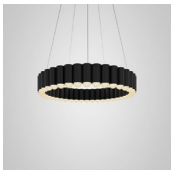

CAROUSEL MEDIUM MATTE BLACK

Matte Black
80w / 2700k / 1050 lumen / CE, CB & UKCA
E27 / max 40 x 2w LED / 220-240v / CRI 80
Supplied with 40 x 2w dimmable LEDs
& opaque glass diffusers
310cm clear cable, 5x adjustable steel tensile wires
18cm round matte black ceiling plate
Min drop height: 55cm, max drop height: 280cm

Product Code	Carousel Medium Black	CA0023
Price	.....	€6,250
Lead Time	28 days	
Weight	18.5 kg