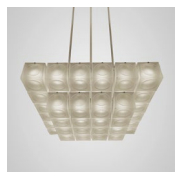

CHANT 6x6 2-TIER CHANDELIER

Glass & aluminium with brushed gold or silver finish
93.6W / 2700k / CE, CB and UKCA certified
G4 / 220-240V / CRI 90 / Integrated LED driver
Supplied with 36x 1.6W dimmable G4 LEDs
53cm square satin white ceiling canopy
with integrated LED driver

Product Code	Chant 6x6 2-tier, frosted glass & gold	CHT0040
	Chant 6x6 2-tier, clear glass & gold	CHT0041
	Chant 6x6 2-tier, frosted glass & silver	CHT0042
	Chant 6x6 2-tier, clear glass & silver	CHT0043
Price	.....	€10,035
Lead Time	6 weeks	
Weight	30 kg - Special shipping (Crating for export).