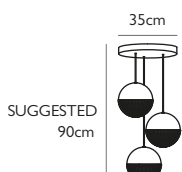

LITTLE LENS FLAIR CHANDELIER 3 PIECE MATTE BLACK

Matte black steel & clear polycarbonate
14.7w / 2700k / CE, CB & UKCA
E27 / max 3 x 25w LED / 220-240v / CRI 80
Supplied with 3 x 4.9w dimmable LED bulb
3 x 300cm black fabric cable
35cm round matte black ceiling plate

Product Code	Little Lens Flair Chandelier 3 Piece Black	LLF0031
Price	.....	€1,425
Lead Time	7 days	
Weight	2.55 kg