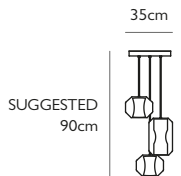

CHAMBER CHANDELIER 3 PIECE

Carrara marble & crystal
14.7w / 2700k / 940 lumen / CE, CB & UKCA
E27 / max 3 x 25w LED / 220-240v / CRI 80
Supplied with 3 x 4.9w dimmable LED
3 x 300cm clear cable
35cm round satin white metal ceiling plate

Product Code	Chamber Chandelier 3 Piece	CH0030
Price	.....	€4,520
Lead Time	7 days	
Weight	10 kg