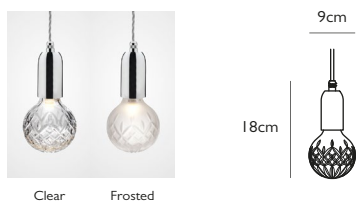

CRYSTAL BULB PENDANT POLISHED CHROME