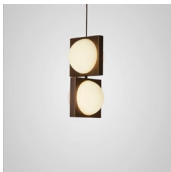

SOLSTICE DUO PENDANT

Opal glass & brass with brushed or blackened finish
10w / 2700k / dimmable
E27 / max 2 x 25w LED / 220-240v
Supplied with 2x 5W LED bulbs
300cm gold or brown fabric cable
12cm round canopy in matching finish

Product Code	Duo Pendant, brushed brass	SOL0020
	Duo Pendant, blackened brass	SOL0021
Price	.....	€2,085
Lead Time	6 weeks	
Weight	5 kg