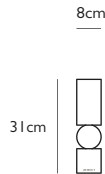

FULCRUM CANDLESTICK SMALL WHITE MARBLE

Carrara marble.
Includes large clear cup tealight candle.

Product Code	Fulcrum Candlestick Small Marble White	FUL0042
Price	.....	€395
Lead Time	7 days	
Weight	3.8 kg