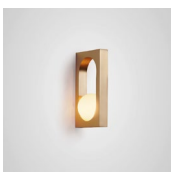

MYTHOS WALL LIGHT

Opal glass & brass with brushed or blackened finish
3w / 2700k / dimmable
G9 / max 1 x 3w LED / 220-240v
Supplied with mounting plate for flush fitting to wall.

Product Code	Wall Light, brushed brass	MYT0040
	Wall Light, blackened brass	MYT0041
Price	.....	€995
Lead Time	6 weeks	
Weight	2 kg