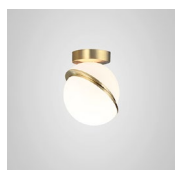

MINI CRESCENT CEILING LIGHT

Opal acrylic & brushed brass
4.9w / 2700k / 270 lumen / CE, CB & UKCA
E27 / max 1 x 25w LED / 220-240v / CRI 80
Supplied with 4.9w dimmable LED
12cm round brushed brass ceiling plate

Product Code	Mini Crescent Ceiling Light	CRE0070
Price	.....	€650
Lead Time	7 days	
Weight	1 kg