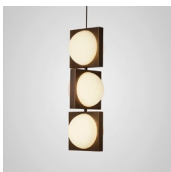

SOLSTICE TRIO PENDANT

Opal glass & brass with brushed or blackened finish
15w / 2700k / dimmable
E27 / max 3 x 25w LED / 220-240v
Supplied with 3x 5W LED bulbs
300cm gold or brown fabric cable
12cm round canopy in matching finish

Product Code	Trio Pendant, brushed brass	SOL0030
	Trio Pendant, blackened brass	SOL0031
Price	.....	€3,125
Lead Time	6 weeks	
Weight	7.7 kg