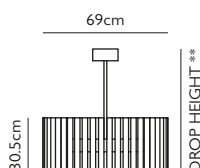

AURORA RING 3 (45)

Reeded glass & polished stainless steel
90w / 2700k / CE / dimmable
GU18 / max 45 x 2w LED / 220-240v / CRI 94.5
Supplied with 45 x 2w LED bulbs - 200 lm each
Polished stainless steel rod, dia. 1.6cm x L. 50cm
14cm round polished stainless steel ceiling plate

Product Code	Aurora Ring 3 (45)	AUR0045
Price	.....	€9,995
Lead Time	Made to order 8 weeks	
Weight	12.4 kg - Special shipping (Crating for export).