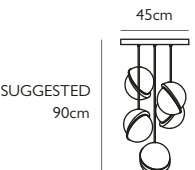

MINI CRESCENT CHANDELIER 5 PIECE

Opal acrylic & brushed brass
24.5w / 2700k / 700 lumen / CE, CB & UKCA
E27 / max 5 x 25w LED / 220-240v / CRI 80
Supplied with 5 x 4.9w dimmable LED
5 x 300cm gold fabric cable
45cm round brushed brass ceiling plate

Product Code	Mini Crescent Chandelier 5 Piece	CRE0080
Price	.....	€3,485
Lead Time	7 days	
Weight	8.25 kg	

0125rev01