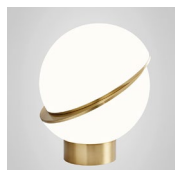

CRESCENT TABLE LAMP

Opal acrylic & brushed brass
13w / 2700k / 400 lumen / CE, CB & UKCA
E27 / max 1 x 25w LED / 220-240v
Supplied with dimmable LED bulb
200cm gold fabric cable
with in-line switch

Product Code	Crescent Table Lamp	CRE0021
Price	.....	€1,520
Lead Time	7 days	
Weight	3.2 kg