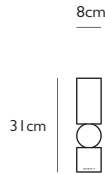

FULCRUM CANDLESTICK SMALL TRAVERTINE

Travertine
Includes large clear cup tealight candle.

Product Code	Fulcrum Candlestick Small Travertine	FUL0046
Price	.....	€395
Lead Time	7 days	
Weight	3.8 kg