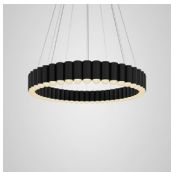

CAROUSEL LARGE MATTE BLACK

Matte Black
100w / 2700k / CE, CB & UKCA
E27 / max 50 x 2w LED / 220-240v / CRI 80
Supplied with 50 x 2w dimmable LEDs
& opaque glass diffusers
310cm clear cable, 10 x adjustable tensile wires
25.5cm round matte black ceiling plate
Min drop height: 55cm, max drop height: 280cm

Product Code	Carousel Large Black	CA0043
Price	.....	€7,825
Lead Time	28 days	
Weight	23.5 kg