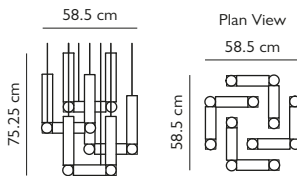

VESPER QUATTRO SILVER

Opal glass & aluminium with brushed silver finish
19.2W / 2700k / CE, CB and UKCA certified
G4 / 220-240v / CRI 90
Supplied with 12x 1.6W dimmable G4 LEDs
12 x 300cm clear cable
66cm square satin white ceiling canopy
with integrated LED driver

Product Code	Vesper Quattro, brushed silver	VES0020
Price	.....	€5,165
Lead Time	28 days	
Weight	16 kg