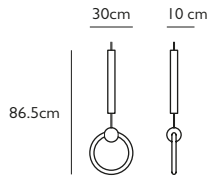

LEE BROOM

RING

RING LIGHT

Opal glass & polished gold
18w / 2700k / CRI 80 / CE, CB & UKCA
220-240v / dimmable
Supplied with integrated LED driver
300cm gold fabric cable
12cm round polished gold ceiling plate

Product Code	Ring Light	RIN0010
Price	.....	€1,100
Lead Time	7 days	
Weight	3.25 kg	

SOLSTICE

SOLSTICE PENDANT