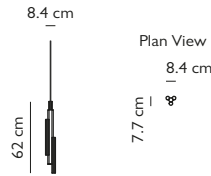

HAIL

HAIL 3-LIGHT SHORT SILVER

Reeded glass & aluminium with brushed silver finish
6W / 2700k / CE, CB and UKCA certified
GU18 / 220-240V / CRI 95
Supplied with 3x 2W dimmable GU18 LEDs
300cm silver fabric cable
12cm round brushed silver ceiling plate

Product Code	Hail 3-light Short, silver	HAI0010
Price	.....	€850
Lead Time	28 days	
Weight	1 kg