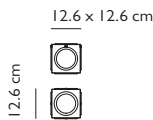

CHANT SURFACE LIGHT CLEAR

Glass & aluminium with brushed gold or silver finish
2.6W / 2700k /
G9 / 220-240V / CRI 90 /
Supplied with 1x 2.6W dimmable G9 LED

Product Code	Chant Surface, clear glass & gold	CHT0051
	Chant Surface, clear glass & silver	CHT0053
Price	.....	€320
Lead Time	28 days	
Weight	1.9 kg