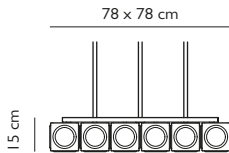

CHANT 6x6 CHANDELIER

Glass & aluminium with brushed gold or silver finish
93.6W / 2700k / CE, CB and UKCA certified
G4 / 220-240V / CRI 90 / Integrated LED driver
Supplied with 36x 1.6W dimmable G4 LEDs
53cm square satin white ceiling canopy
with integrated LED driver

Product Code	Chant 6x6, frosted glass & gold	CHT0030
	Chant 6x6, clear glass & gold	CHT0031
	Chant 6x6, frosted glass & silver	CHT0032
	Chant 6x6, clear glass & silver	CHT0033
Price	.....	€9,585
Lead Time	6 weeks	
Weight	29.8 kg - Special shipping (Crating for export).