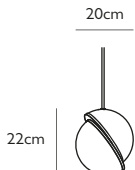

MINI CRESCENT LIGHT

Opal acrylic & brushed brass
4.9w / 2700k / 270 lumen / CE, CB & UKCA
E27 / max 1 x 25w LED / 220-240v / CRI 80
Supplied with 4.9w dimmable LED
300cm gold fabric cable
12cm round brushed brass ceiling plate

Product Code	Mini Crescent Light	CRE0040
Price	.....	€670
Lead Time	7 days	
Weight	1.1 kg