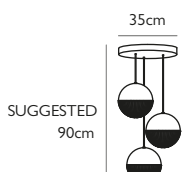

LITTLE LENS FLAIR CHANDELIER 3 PIECE BRUSHED BRASS

Brushed brass steel & clear polycarbonate
14.7w / 2700k / CE, CB & UKCA
E27 / max 3 x 25w LED / 220-240v / CRI 80
Supplied with 3 x 4.9w dimmable LED bulb
3 x 300cm gold fabric cable
35cm round brushed brass ceiling plate

Product Code	Little Lens Flair Chandelier 3 Piece Brass	LLF0030
Price	.....	€1,425
Lead Time	7 days	
Weight	2.55 kg	

Little Lens Flair Chandelier 5 Piece Brushed Brass and Matte Black are also available. Please contact your sales representative for more information.