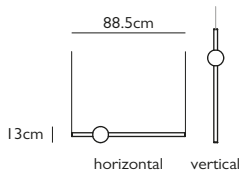

ORION TUBE LIGHT POLISHED GUNMETAL

Opal acrylic & polished gunmetal
13.9w / 2700k / 1069 lumen / CE, CB & UKCA / CRI 85
220-240vAC Input / 24vDC Output / dimmable
Supplied with separate LED driver
500cm clear cable & steel tensile wire
2 x 4cm round polished gunmetal mini ceiling plates

Product Code	Orion Tube Light Gunmetal	ORI0021
Price	.....	€1,285
Lead Time	7 days	
Weight	1.75 kg	

PANTHEUM

PANTHEUM SURFACE LIGHT