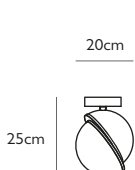

MINI CRESCENT CEILING LIGHT

Opal acrylic & brushed brass
4.9w / 2700k / 270 lumen / CE, CB & UKCA
E27 / max 1 x 25w LED / 220-240v / CRI 80
Supplied with 4.9w dimmable LED
12cm round brushed brass ceiling plate

Product Code	Mini Crescent Ceiling Light	CRE0070
Price	.....	€650
Lead Time	7 days	
Weight	1 kg