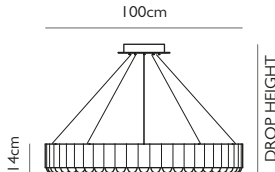

Product Code	Carousel Large Gold	CA0041
Price	€7,825
Lead Time	28 days	
Weight	23.5 kg	

CAROUSEL LARGE POLISHED CHROME

Polished Chrome
 100w / 2700k / CE, CB & UKCA
 E27 / max 50 x 2w LED / 220-240v / CRI 80
 Supplied with 50 x 2w dimmable LEDs
 & opaque glass diffusers
 310cm clear cable, 10 x adjustable tensile wires
 25.5cm round polished chrome ceiling plate
 Min drop height: 55cm, max drop height: 280cm

Product Code	Carousel Large Chrome	CA0042
Price	€7,825
Lead Time	28 days	
Weight	23.5 kg	

CAROUSEL LARGE MATTE BLACK

Matte Black
 100w / 2700k / CE, CB & UKCA
 E27 / max 50 x 2w LED / 220-240v / CRI 80
 Supplied with 50 x 2w dimmable LEDs
 & opaque glass diffusers
 310cm clear cable, 10 x adjustable tensile wires
 25.5cm round matte black ceiling plate
 Min drop height: 55cm, max drop height: 280cm