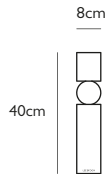

FULCRUM CANDLESTICK LARGE WHITE MARBLE

Carrara marble.
Includes large clear cup tealight candle.

Product Code	Fulcrum Candlestick Large Marble White	FUL0041
Price	.....	€475
Lead Time	7 days	
Weight	5 kg