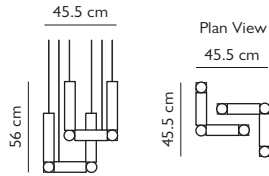

LEE BROOM

VESPER

VESPER DUO SILVER

Opal glass & aluminium with brushed silver finish
9.6W / 2700k / CE, CB and UKCA certified
G4 / 220-240v / CRI 90
Supplied with 6x 1.6W dimmable G4 LEDs
6 x 300cm clear cable
52cm square satin white ceiling canopy
with integrated LED driver

Product Code	Vesper Duo, brushed silver	VES0010
Price	.....	€2,465
Lead Time	28 days	
Weight	9 kg