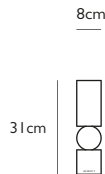

FULCRUM CANDLESTICK SMALL BLACK MARBLE

Marquina marble.
Includes large clear cup tealight candle.

Product Code	Fulcrum Candlestick Small Marble Black	FUL0052
Price	.....	€395
Lead Time	7 days	
Weight	3.8 kg