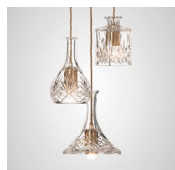

300cm gold fabric cable
 12cm round brushed brass ceiling plate

Product Code	Decanterlight Tulip	NDC0052
Price	€395
Lead Time	7 days	
Weight	1.75 kg	

DECANTERLIGHT CHANDELIER 3 PIECE

Crystal & brushed brass
 10.2w / 2700k / 780 lumen / CE, CB & UKCA
 E27 / max 3 x 25w LED / 220-240v / CRI 80
 Supplied with 3 x 3.4w dimmable LED filament