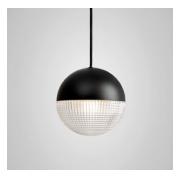

LEE BROOM

LITTLE LENS FLAIR

LITTLE LENS FLAIR PENDANT LIGHT MATTE BLACK

Matte black steel & clear polycarbonate
4.9w / 2700k / 380 lumen / CE, CB & UKCA
E27 / max 1 x 25w LED / 220-240v / CRI 80
Supplied with 4.9w dimmable LED bulb
300cm black fabric cable
12cm round matte black ceiling plate

Product Code	Little Lens Flair Pendant Light Black	LLF0011
Price	.....	€420
Lead Time	7 days	
Weight	0.85 kg