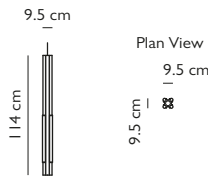

Product Code	Altar 4-light Short	ALT0010
Price	€3,385
Lead Time	28 days	
Weight	2.25 kg	

ALTAR 4-LIGHT TALL

Oak with polycarbonate & brushed brass details
 17.28W / 2700k / CE, CB and UKCA certified
 24V DC - requires remote driver installation
 300cm clear cable & steel tensile wire
 12cm round brushed brass flat ceiling canopy