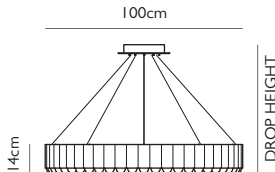

Product Code	Carousel Medium Black	CA0023
Price	€6,250
Lead Time	28 days	
Weight	18.5 kg	

LEE BROOM

CAROUSEL LARGE

CAROUSEL LARGE POLISHED GUNMETAL

Polished Gunmetal
 100w / 2700k / CE, CB & UKCA
 E27 / max 50 x 2w LED / 220-240v / CRI 80
 Supplied with 50 x 2w dimmable LEDs
 & opaque glass diffusers
 310cm clear cable, 10 x adjustable tensile wires
 25.5cm round polished gunmetal ceiling plate
 Min drop height: 55cm, max drop height: 280cm

Product Code	Carousel Large Gunmetal	CA0040
Price	€7,825
Lead Time	28 days	
Weight	23.5 kg	

CAROUSEL LARGE POLISHED GOLD

Polished Gold
 100w / 2700k / CE, CB & UKCA
 E27 / max 50 x 2w LED / 220-240v / CRI 80
 Supplied with 50 x 2w dimmable LEDs
 & opaque glass diffusers
 310cm clear cable, 10 x adjustable tensile wires
 25.5cm round polished gold ceiling plate
 Min drop height: 55cm, max drop height: 280cm

Product Code	Carousel Large Gold	CA0041
Price	€7,825
Lead Time	28 days	
Weight	23.5 kg	

CAROUSEL LARGE POLISHED CHROME

Polished Chrome
 100w / 2700k / CE, CB & UKCA
 E27 / max 50 x 2w LED / 220-240v / CRI 80
 Supplied with 50 x 2w dimmable LEDs
 & opaque glass diffusers
 310cm clear cable, 10 x adjustable tensile wires
 25.5cm round polished chrome ceiling plate
 Min drop height: 55cm, max drop height: 280cm