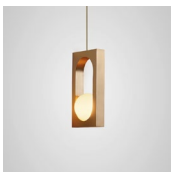

MYTHOS PENDANT

Opal glass & brass with brushed or blackened finish
3w / 2700k / dimmable
G9 / max 1 x 3w LED / 220-240v
300cm gold or brown fabric cable
12cm round canopy in matching finish

Product Code	Pendant, brushed brass	MYT0030
	Pendant, blackened brass	MYT0031
Price	.....	€995
Lead Time	6 weeks	
Weight	2 kg