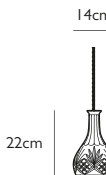

BELL DECANTERLIGHT

Crystal & brushed brass
3.4w / 2700k / 460 lumen / CE, CB & UKCA
E27 / max 1 x 25w LED / 220-240v / CRI 80
Supplied with 3.4w dimmable LED filament

300cm gold fabric cable
12cm round brushed brass ceiling plate

Product Code	Decanterlight Bell	NDC0051
Price	.....	€395
Lead Time	7 days	
Weight	1.2 kg