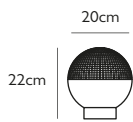

LITTLE LENS FLAIR TABLE LAMP BRUSHED BRASS

Brushed brass steel & clear polycarbonate
4.9w / 2700k / 380 lumen / CE, CB & UKCA
E27 / max 1 x 25w LED / 220-240v / CRI 80
Supplied with 4.9w dimmable LED bulb
200cm gold fabric cable
with in-line switch

Product Code	Little Lens Flair Pendant Light Brass	LLF0020
Price	.....	€520
Lead Time	7 days	
Weight	1 kg