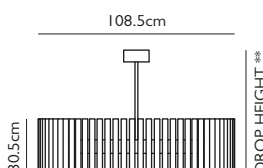

AURORA RING 5 (72)

Reeded glass & polished stainless steel
144w / 2700k / CE / dimmable
GU18 / max 72 x 2w LED / 220-240v / CRI 94.5
Supplied with 72 x 2w LED bulbs - 200 lm each
Polished stainless steel rod, dia. 1.6cm x L. 50cm
14cm round polished stainless steel ceiling plate

Product Code	Aurora Ring 5 (72)	AUR0072
Price	.....	€17,475
Lead Time	Made to order 8 weeks	
Weight	24 kg - Special shipping (Crating for export).