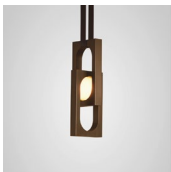

MYTHOS DUO PENDANT (leather strap for up to 300cm drop)

Opal glass, leather & brass with brushed or blackened finish
3w / 2700k / dimmable
G4 / max 1 x 3w LED / 220-240v
Supplied with LED driver integrated within canopy
*Leather strap suspension - up to 300cm drop height
12cm round canopy in matching finish

Product Code	Duo Pendant, brushed brass, 3m drop	MYT0014
	Duo Pendant, blackened brass, 3m drop	MYT0015
Price	.....	€2,865
Lead Time	6 weeks	
Weight	5 kg