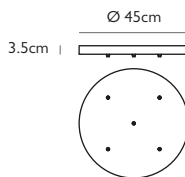

Product Code	3 Piece Ceiling Plate	See chart
Price	€140
Lead Time	7 days	
Weight	3.5 kg	

5 PIECE CEILING PLATE

Ceiling plate to create customer's own configuration of 5 piece chandelier

Available finishes:
 Satin White ○ CP5011
 Brushed Brass ● CP5013
 Polished Gold ● CP5014
 Polished Chrome ● CP5016
 Matte Black ● CP5015