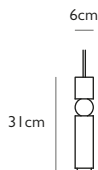

LEE BROOM

FULCRUM

FULCRUM LIGHT POLISHED CHROME

Polished chrome
4.9w / 2700k / 470 lumen / CE, CB & UKCA
E27 / max 1 x 25w LED / 220-240v / CRI 80
Supplied with 4.9w dimmable LED

300cm silver fabric cable
12cm round polished chrome ceiling plate

Product Code	Fulcrum Light Chrome	FUL0060
Price	.....	€465
Lead Time	7 days	
Weight	1 kg