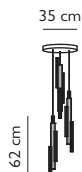

HAIL 3-LIGHT SHORT CHANDELIER GOLD

Reeded glass & aluminium with brushed gold finish
18W / 2700k / CE, CB and UKCA certified
GU18 / 220-240V / CRI 95
Supplied with 9x 2W dimmable GU18 LEDs
3 x 300cm gold fabric cable
35cm round satin white metal ceiling plate

Product Code	Hail 3-light Short 3-piece Chandelier, gold	HAI0041
Price	.....	€2,690
Lead Time	28 days	
Weight	4.45 kg	

Hail Chandelier 5 Piece Brushed Silver and Brushed Gold are also available. Please contact your sales representative for more information.