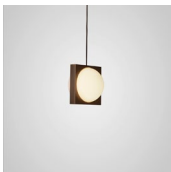

Opal glass & brass with brushed or blackened finish
5w / 2700k / dimmable
E27 / max 1 x 25w LED / 220-240v
Supplied with 1x 5W LED bulb
300cm gold or brown fabric cable
12cm round canopy in matching finish

Product Code	Pendant, brushed brass	SOL0010
	Pendant, blackened brass	SOL0011
Price	.....	€1,045
Lead Time	6 weeks	
Weight	2.3 kg