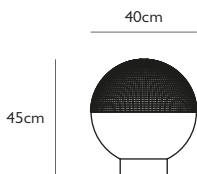

LENS FLAIR TABLE LAMP

Brushed brass or matte black & clear polycarbonate
11w / 2700k / 700 lumen / CE, CB & UKCA
E27 / max 1 x 25w LED / 220-240v / CRI 80
Supplied with 11w dimmable LED bulb
200cm gold or black fabric cable
with in-line dimmer switch

Product Code	Lens Flair Table Lamp Brushed Brass	LEN0020
	Lens Flair Table Lamp Matte Black	LEN0021
Price	.....	€1,485
Lead Time	Stock	
Weight	6 kg