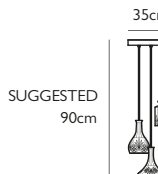

DECANTERLIGHT CHANDELIER 3 PIECE

Crystal & brushed brass
10.2w / 2700k / 780 lumen / CE, CB & UKCA
E27 / max 3 x 25w LED / 220-240v / CRI 80
Supplied with 3 x 3.4w dimmable LED filament

3 x 300cm gold fabric cable
35cm round satin white metal ceiling plate

Product Code	Decanterlight Chandelier 3 Piece	NDC0070
Price	.....	€1,370
Lead Time	7 days	
Weight	6.7 kg