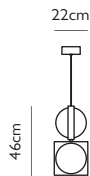

SOLSTICE DUO PENDANT

Opal glass & brass with brushed or blackened finish
10w / 2700k / dimmable
E27 / max 2 x 25w LED / 220-240v
Supplied with 2x 5W LED bulbs
300cm gold or brown fabric cable
12cm round canopy in matching finish

Product Code	Duo Pendant, brushed brass	SOL0020
	Duo Pendant, blackened brass	SOL0021
Price	.....	€2,085
Lead Time	6 weeks	
Weight	5 kg