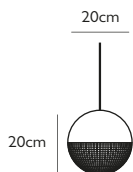

LEE BROOM

LITTLE LENS FLAIR

LITTLE LENS FLAIR PENDANT LIGHT MATTE BLACK

Matte black steel & clear polycarbonate
4.9w / 2700k / 380 lumen / CE, CB & UKCA
E27 / max 1 x 25w LED / 220-240v / CRI 80
Supplied with 4.9w dimmable LED bulb
300cm black fabric cable
12cm round matte black ceiling plate

Product Code	Little Lens Flair Pendant Light Black	LLF0011
Price	.....	€420
Lead Time	7 days	
Weight	0.85 kg