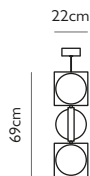

SOLSTICE TRIO PENDANT

Opal glass & brass with brushed or blackened finish
15w / 2700k / dimmable
E27 / max 3 x 25w LED / 220-240v
Supplied with 3x 5W LED bulbs
300cm gold or brown fabric cable
12cm round canopy in matching finish

Product Code	Trio Pendant, brushed brass	SOL0030
	Trio Pendant, blackened brass	SOL0031
Price	.....	€3,125
Lead Time	6 weeks	
Weight	7.7 kg