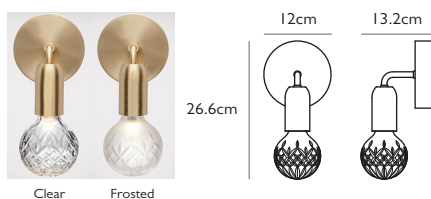

CRYSTAL BULB WALL LIGHT

Clear or frosted crystal & brushed brass
2w / 2700k / 100 lumen / CE, CB & UKCA
E27 / max 1 x 2w LED / 220-240v / CRI 80
Supplied with 2w dimmable LED
Crystal Bulb is not to be used with halogens
12cm round brushed brass wall fitting

Product Code	Clear Crystal Bulb Wall Light	CB0061
	Frosted Crystal Bulb Wall Light	CB0062
Price	.....	€315
Lead Time	7 days	
Weight	500 g