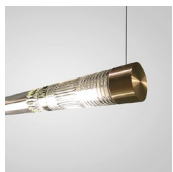

CRYSTAL TUBE LIGHT

Cut glass & brushed brass or polished chrome
13.9w / 2700k / 650 lumen / CRI 80
220-240vAC Input / 24VDC Output
Supplied with separate LED driver
300cm clear cable with 2 x steel tensile wire
and 2 x 12cm round matching finish ceiling plates

Product Code	Crystal Tube Light Brass	CRY0010
	Crystal Tube Light Chrome	CRY0021
Price	.....	€3,815
Lead Time	16 weeks	
Weight	2.85 kg