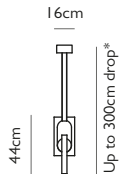

MYTHOS DUO PENDANT (leather strap for up to 300cm drop)

Opal glass, leather & brass with brushed or blackened finish
3w / 2700k / dimmable
G4 / max 1 x 3w LED / 220-240v
Supplied with LED driver integrated within canopy
*Leather strap suspension - up to 300cm drop height
12cm round canopy in matching finish

Product Code	Duo Pendant, brushed brass, 3m drop	MYT0014
	Duo Pendant, blackened brass, 3m drop	MYT0015
Price	.....	€2,865
Lead Time	6 weeks	
Weight	5 kg