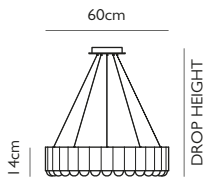

CAROUSEL MATTE BLACK

Matte Black
60w / 2700k / 1050 lumen / CE, CB & UKCA
E27 / max 30 x 2w LED / 220-240v / CRI 80
Supplied with 30 x 2w dimmable LEDs
& opaque glass diffusers
310cm clear cable, 5x adjustable steel tensile wires
18cm round matte black ceiling plate
Min drop height: 55cm, max drop height: 280cm

Product Code	Carousel Black	CA0013
Price	.....	€4,510
Lead Time	28 days	
Weight	14 kg