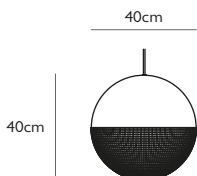

LENS FLAIR PENDANT LIGHT BRUSHED BRASS

Brushed brass steel & clear polycarbonate
11w / 2700k / 700 lumen / CE, CB & UKCA
E27 / max 1 x 25w LED / 220-240v / CRI 80
Supplied with 13w dimmable LED bulb
300cm gold fabric cable
12cm round brushed brass steel ceiling plate

Product Code	Lens Flair Pendant Light Brass	LEN0010
Price	.....	€1,235
Lead Time	7 days	
Weight	5 kg