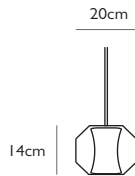

LEE BROOM

CHAMBER

CHAMBER SMALL

Carrara marble & crystal
4.9w / 2700k / 470 lumen / CE, CB & UKCA
E27 / max 1 x 25w LED / 220-240v / CRI 80
Supplied with 4.9w dimmable LED
300cm clear cable
12cm round satin white metal ceiling plate

Product Code	Chamber Small	CH0010
Price	.....	€1,395
Lead Time	7 days	
Weight	2.7 kg