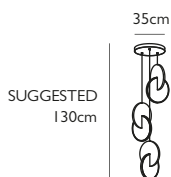

ECLIPSE CHANDELIER 3 PIECE POLISHED CHROME

Opal acrylic & polished chrome
10.5w / 2700k / CE, CB & UKCA / CRI 90
220-240vAC Input / 24vDC Output / dimmable
Supplied with separate LED driver
3 x 500cm clear cable & steel tensile wire
35cm round polished chrome ceiling plate

Product Code	Eclipse Chandelier 3 Piece Chrome	ECL0040
Price	.....	€4,550
Lead Time	7 days	
Weight	12.38 kg