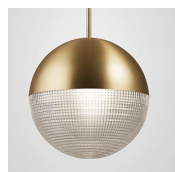

LENS FLAIR PENDANT LIGHT BRUSHED BRASS

Brushed brass steel & clear polycarbonate
11w / 2700k / 700 lumen / CE, CB & UKCA
E27 / max 1 x 25w LED / 220-240v / CRI 80
Supplied with 13w dimmable LED bulb
300cm gold fabric cable
12cm round brushed brass steel ceiling plate

Product Code	Lens Flair Pendant Light Brass	LEN0010
Price	.....	€1,235
Lead Time	7 days	
Weight	5 kg