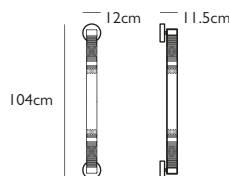

CRYSTAL TUBE WALL LIGHT

Cut glass & brushed brass or polished chrome
13.9w / 2700k / 650 lumen / CRI 80
220-240vAC Input / 24VDC Output
Supplied with separate LED driver
2 x 12cm round matching finish wall fittings

Product Code	Crystal Tube Wall Light Brass	CRY0020
	Crystal Tube Wall Light Chrome	CRY0022
Price	.....	€3,815
Lead Time	16 weeks	
Weight	2.85 kg