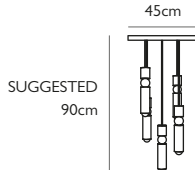

FULCRUM CHANDELIER 5 PIECE

Polished chrome, polished gold or matte black
24.5w / 2700k / 1250 lumen / CE, CB & UKCA
E27 / max 5 x 25w LED / 220-240v / CRI 80
Supplied with 5 x 4.9w dimmable LED

5 x 300cm gold, silver or black fabric cable
45cm round matching finish ceiling plate

Product Code	Fulcrum Chandelier 5 Piece Chrome	FUL0062
	Fulcrum Chandelier 5 Piece Gold	FUL0063
	Fulcrum Chandelier 5 Piece Black	FUL0064
Price	.....	€2,545
Lead Time	7 days	
Weight	10 kg