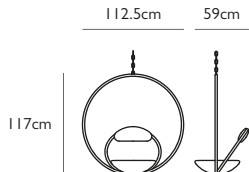

HANGING HOOP CHAIR MATTE BLACK

Matte black finish steel frame

Upholstered seat Kvadrat Divina 3 Red fabric code #0623 - 100% wool (for different colour see option below).

Supplied with 300cm matte black finish chain (for additional chain length see option below). Ceiling fittings not supplied.

Product Code	Hanging Hoop Chair Black	HHC0011
Price	.....	€5,585
Lead Time	28 days	
Weight	25 kg - Special shipping (Crating for export).	

HANGING HOOP CHAIR DIVINA 3 FABRIC COLOUR OPTION HHC0020 ..... €630

Alternative colour option from Kvadrat Divina 3 range. Trade / dealer discount does not apply.

HANGING HOOP CHAIR EXTRA CHAIN LENGTH HHC0030 ..... €85

Additional chain length in same finish as Hanging Hoop Chair. Price per additional 100cm section