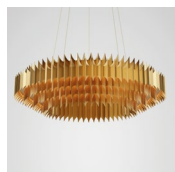

KING EXTRA LARGE

Aluminium with brushed gold finish
126w / 2700k / integrated LED
220-240v / dimmable
Supplied with LED driver integrated within canopy
300cm clear cable, 5 x steel tensile wires
32cm round brushed gold canopy

Product Code	King Extra Large	KIN0020
Price	.....	€19,900
Lead Time	12 weeks	
Weight	20 kg - Special shipping (Crating for export).	

LENS FLAIR

LENS FLAIR PENDANT LIGHT MATTE BLACK