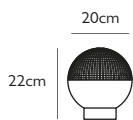

LITTLE LENS FLAIR TABLE LAMP MATTE BLACK

Matte black steel & clear polycarbonate
4.9w / 2700k / 380 lumen / CE, CB & UKCA
E27 / max 1 x 25w LED / 220-240v / CRI 80
Supplied with 4.9w dimmable LED bulb
200cm black fabric cable
with in-line switch

Product Code	Little Lens Flair Pendant Light Black	LLF0021
Price	.....	€520
Lead Time	7 days	
Weight	1 kg