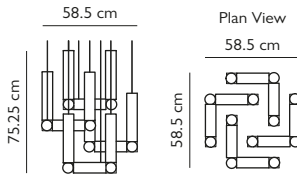

VESPER QUATTRO GOLD

Opal glass & aluminium with brushed gold finish
19.2W / 2700k / CE, CB and UKCA certified
G4 / 220-240v / CRI 90
Supplied with 12x 1.6W dimmable G4 LEDs
12 x 300cm clear cable
66cm square satin white ceiling canopy
with integrated LED driver

Product Code	Vesper Quattro, brushed gold	VES0021
Price	.....	€5,165
Lead Time	28 days	
Weight	16 kg