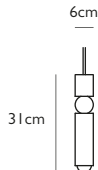

FULCRUM LIGHT POLISHED GOLD

Polished gold
4.9w / 2700k / 470 lumen / CE, CB & UKCA
E27 / max 1 x 25w LED / 220-240v / CRI 80
Supplied with 4.9w dimmable LED

300cm gold fabric cable
12cm round polished gold ceiling plate

Product Code	Fulcrum Light Gold	FUL0061
Price	.....	€465
Lead Time	7 days	
Weight	1 kg