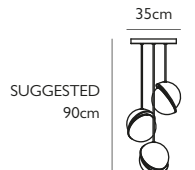

MINI CRESCENT CHANDELIER 3 PIECE

Opal acrylic & brushed brass
14.7w / 2700k / 540 lumen / CE, CB & UKCA
E27 / max 3 x 25w LED / 220-240v / CRI 80
Supplied with 3 x 4.9w dimmable LED
3 x 300cm gold fabric cable
35cm round brushed brass ceiling plate

Product Code	Mini Crescent Chandelier 3 Piece	CRE0060
Price	.....	€2,140
Lead Time	7 days	
Weight	4.75 kg