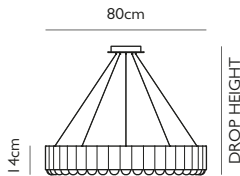

CAROUSEL MEDIUM MATTE BLACK

Matte Black
80w / 2700k / 1050 lumen / CE, CB & UKCA
E27 / max 40 x 2w LED / 220-240v / CRI 80
Supplied with 40 x 2w dimmable LEDs
& opaque glass diffusers
310cm clear cable, 5x adjustable steel tensile wires
18cm round matte black ceiling plate
Min drop height: 55cm, max drop height: 280cm

Product Code	Carousel Medium Black	CA0023
Price	.....	€6,250
Lead Time	28 days	
Weight	18.5 kg