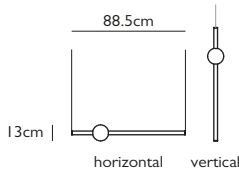

LEE BROOM

ORION

ORION GLOBE LIGHT POLISHED GOLD

Opal glass & polished gold
7.6w / 2700k / 377 lumen / CE, CB & UKCA / CRI 85
220-240vAC Input / 24vDC Output / dimmable
Supplied with separate LED driver
500cm clear cable & steel tensile wire
2 x 4cm round polished gold mini ceiling plates

Product Code	Orion Globe Light Gold	ORI0010
Price	.....	€1,285
Lead Time	7 days	
Weight	2.41 kg