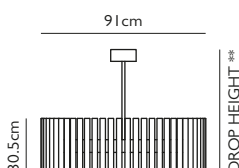

AURORA RING 4 (60)

Reeded glass & polished stainless steel
120w / 2700k / CE / dimmable
GU18 / max 60 x 2w LED / 220-240v / CRI 94.5
Supplied with 60 x 2w LED bulbs - 200 lm each
Polished stainless steel rod, dia. 1.6cm x L. 50cm
14cm round polished stainless steel ceiling plate

Product Code	Aurora Ring 4 (60)	AUR0060
Price	.....	€13,495
Lead Time	Made to order 8 weeks	
Weight	19 kg - Special shipping (Crating for export).