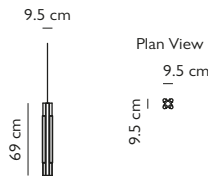

Oak with polycarbonate & brushed brass details
17.28W / 2700k / CE, CB and UKCA certified
24V DC - requires remote driver installation
300cm clear cable & steel tensile wire
12cm round brushed brass flat ceiling canopy

Product Code	Altar 4-light Short	ALT0010
Price	.....	€3,385
Lead Time	28 days	
Weight	2.25 kg