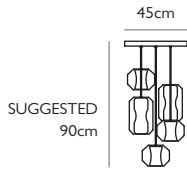

CHAMBER CHANDELIER 5 PIECE

Carrara marble & crystal
24.5w / 2700k / 1220 lumen / CE, CB & UKCA
E27 / max 5 x 25w LED / 220-240v / CRI 80
Supplied with 5 x 4.9w dimmable LED
5 x 300cm clear cable
45cm round satin white metal ceiling plate

Product Code	Chamber Chandelier 5 Piece	CH0040
Price	.....	€7,495
Lead Time	7 days	
Weight	15 kg