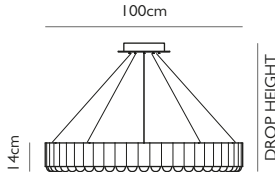

Product Code	Carousel Medium Black	CA0023
Price	€6,250
Lead Time	28 days	
Weight	18.5 kg	

LEE BROOM

CAROUSEL LARGE

CAROUSEL LARGE POLISHED GUNMETAL

Polished Gunmetal
 100w / 2700k / CE, CB & UKCA
 E27 / max 50 x 2w LED / 220-240v / CRI 80
 Supplied with 50 x 2w dimmable LEDs
 & opaque glass diffusers
 310cm clear cable, 10 x adjustable tensile wires
 25.5cm round polished gunmetal ceiling plate
 Min drop height: 55cm, max drop height: 280cm

Product Code	Carousel Large Gunmetal	CA0040
Price	€7,825
Lead Time	28 days	
Weight	23.5 kg	

CAROUSEL LARGE POLISHED GOLD

Polished Gold
 100w / 2700k / CE, CB & UKCA
 E27 / max 50 x 2w LED / 220-240v / CRI 80
 Supplied with 50 x 2w dimmable LEDs
 & opaque glass diffusers
 310cm clear cable, 10 x adjustable tensile wires
 25.5cm round polished gold ceiling plate
 Min drop height: 55cm, max drop height: 280cm