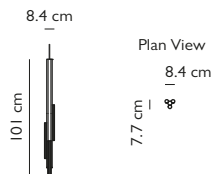

LEE BROOM

HAIL

HAIL 3-LIGHT TALL GOLD

Reeded glass & aluminium with brushed gold finish
6W / 2700k / CE, CB and UKCA certified
GU18 / 220-240V / CRI 95
Supplied with 3x 2W dimmable GU18 LEDs
300cm gold fabric cable
12cm round brushed gold ceiling plate

Product Code	Hail 3-light Tall, gold	HAI0021
Price	.....	€995
Lead Time	28 days	
Weight	1.5 kg