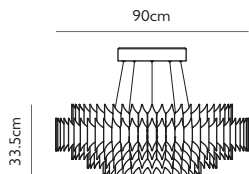

LEE BROOM

KING

KING LARGE

Aluminium with brushed gold finish
86w / 2700k / integrated LED
220-240v / dimmable
Supplied with LED driver integrated within canopy
300cm clear cable, 5 x steel tensile wires
32cm round brushed gold canopy

Product Code	King Large	KIN0010
Price	.....	€14,435
Lead Time	12 weeks	
Weight	15 kg - Special shipping (Crating for export).