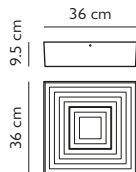

Jesmonite with opal acrylic & brushed gold details
10.4W / 2700k / CE, CB and UKCA certified
G9 / 220-240V / CRI 80-89
Supplied with 4x 2.6W dimmable G9 LEDs
Includes mounting plate to fit flush to surface

Product Code	Pantheum Surface Light	PAN0010
Price	.....	€1,290
Lead Time	7 days	
Weight	8 kg