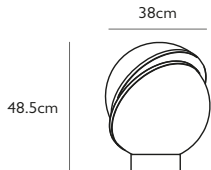

CRESCENT TABLE LAMP

Opal acrylic & brushed brass
13w / 2700k / 400 lumen / CE, CB & UKCA
E27 / max 1 x 25w LED / 220-240v
Supplied with dimmable LED bulb
200cm gold fabric cable
with in-line switch

Product Code	Crescent Table Lamp	CRE0021
Price	.....	€1,520
Lead Time	7 days	
Weight	3.2 kg