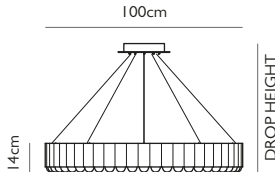

Product Code	Carousel Medium Chrome	CA0022
Price	€6,250
Lead Time	28 days	
Weight	18.5 kg	

CAROUSEL MEDIUM MATTE BLACK

Matte Black
 80w / 2700k / 1050 lumen / CE, CB & UKCA
 E27 / max 40 x 2w LED / 220-240v / CRI 80
 Supplied with 40 x 2w dimmable LEDs
 & opaque glass diffusers
 310cm clear cable, 5x adjustable steel tensile wires
 18cm round matte black ceiling plate
 Min drop height: 55cm, max drop height: 280cm

Product Code	Carousel Medium Black	CA0023
Price	€6,250
Lead Time	28 days	
Weight	18.5 kg	

LEE BROOM

CAROUSEL LARGE

CAROUSEL LARGE POLISHED GUNMETAL

Polished Gunmetal
 100w / 2700k / CE, CB & UKCA
 E27 / max 50 x 2w LED / 220-240v / CRI 80
 Supplied with 50 x 2w dimmable LEDs
 & opaque glass diffusers
 310cm clear cable, 10 x adjustable tensile wires
 25.5cm round polished gunmetal ceiling plate
 Min drop height: 55cm, max drop height: 280cm