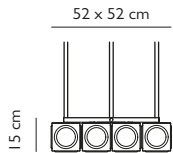

LEE BROOM

CHANT

CHANT 4x4 CHANDELIER

Glass & aluminium with brushed gold or silver finish
25.6W / 2700k / CE, CB and UKCA certified
G4 / 220-240V / CRI 90 / Integrated LED driver
Supplied with 16x 1.6W dimmable G4 LEDs
53cm square satin white ceiling canopy
with integrated LED driver

Product Code	Chant 4x4, frosted glass & gold	CHT0020
	Chant 4x4, clear glass & gold	CHT0021
	Chant 4x4, frosted glass & silver	CHT0022
	Chant 4x4, clear glass & silver	CHT0023
Price	.....	€4,475
Lead Time	6 weeks	
Weight	13.5 kg - Special shipping (Crating for export).