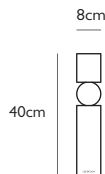

FULCRUM CANDLESTICK LARGE BLACK MARBLE

Marquina marble.
Includes large clear cup tealight candle.

Product Code	Fulcrum Candlestick Large Marble Black	FUL0051
Price	.....	€475
Lead Time	7 days	
Weight	5 kg