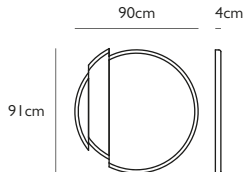

SPLIT MIRROR ROUND

Mirror glass & matte black lacquer frame with oak veneer accents.

Product Code	Split Mirror Round	SPL0020
Price	.....	€3,210
Lead Time	12 weeks	
Weight	22 kg - Special shipping required (Delivery band 6)