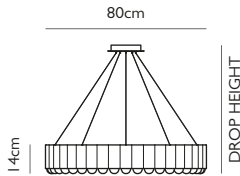

CAROUSEL MEDIUM POLISHED GOLD

Polished Gold
80w / 2700k / CE, CB & UKCA
E27 / max 40 x 2w LED / 220-240v / CRI 80
Supplied with 40 x 2w dimmable LEDs
& opaque glass diffusers
310cm clear cable, 5x adjustable steel tensile wires
18cm round polished gold ceiling plate
Min drop height: 55cm, max drop height: 280cm

Product Code	Carousel Medium Gold	CA0021
Price	.....	€6,250
Lead Time	28 days	
Weight	18.5 kg