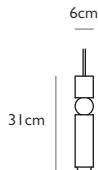

FULCRUM LIGHT MATTE BLACK

Matte black
4.9w / 2700k / 470 lumen / CE, CB & UKCA
E27 / max 1 x 25w LED / 220-240v / CRI 80
Supplied with 4.9w dimmable LED

300cm black fabric cable
12cm round matte black ceiling plate

Product Code	Fulcrum Light Black	FUL0070
Price	.....	€465
Lead Time	7 days	
Weight	1 kg