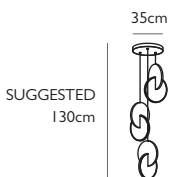

ECLIPSE CHANDELIER 3 PIECE POLISHED GOLD

Opal acrylic & polished gold
10.5w / 2700k / CE, CB & UKCA / CRI 90
220-240vAC Input / 24vDC Output / dimmable
Supplied with separate LED driver
3 x 500cm clear cable & steel tensile wire
35cm round polished gold ceiling plate

Product Code	Eclipse Chandelier 3 Piece Gold	ECL0041
Price	.....	€4,550
Lead Time	7 days	
Weight	12.38 kg	

Eclipse Chandelier 5 Piece Polished Chrome and Polished Gold are also available. Please contact your sales representative for more information.