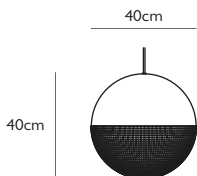

Matte black steel & clear polycarbonate
11w / 2700k / 700 lumen / CE, CB & UKCA
E27 / max 1 x 25w LED / 220-240v / CRI 80
Supplied with 13w dimmable LED bulb
300cm black fabric cable
12cm round matte black steel ceiling plate

Product Code	Lens Flair Pendant Light Black	LEN0011
Price	.....	€1,235
Lead Time	7 days	
Weight	5 kg