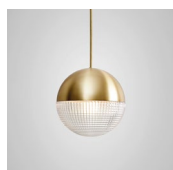

LITTLE LENS FLAIR PENDANT LIGHT BRUSHED BRASS

Brushed brass steel & clear polycarbonate
4.9w / 2700k / 380 lumen / CE, CB & UKCA
E27 / max 1 x 25w LED / 220-240v / CRI 80
Supplied with 4.9w dimmable LED bulb
300cm gold fabric cable
12cm round brushed brass ceiling plate

Product Code	Little Lens Flair Pendant Light Brass	LLF0010
Price	.....	€420
Lead Time	7 days	
Weight	0.85 kg