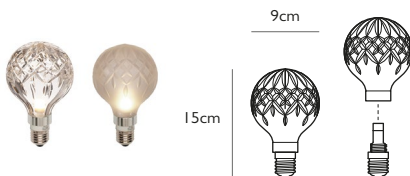

LEE BROOM

CRYSTAL BULB

CRYSTAL BULB

Clear or frosted crystal
E27 LED fitting / 2w / 220-240v / CRI 80
2700 k / 100 lumen / dimmable
Crystal Bulb is not to be used with halogens

Product Code	Clear Crystal Bulb	CB0011
	Frosted Crystal Bulb	CB0012
Price	.....	€195
Lead Time	7 days	
Weight	200 g