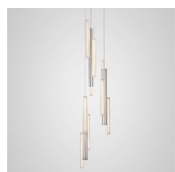

HAIL 3-LIGHT SHORT CHANDELIER SILVER

Reeded glass & aluminium with brushed silver finish
18W / 2700k / CE, CB and UKCA certified
GU18 / 220-240V / CRI 95
Supplied with 9x 2W dimmable GU18 LEDs
3 x 300cm silver fabric cable
35cm round satin white metal ceiling plate

Product Code	Hail 3-light Short 3-piece Chandelier, silver	HAI0040
Price	.....	€2,690
Lead Time	28 days	
Weight	4.45 kg