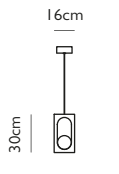

MYTHOS PENDANT

Opal glass & brass with brushed or blackened finish
3w / 2700k / dimmable
G9 / max 1 x 3w LED / 220-240v
300cm gold or brown fabric cable
12cm round canopy in matching finish

Product Code	Pendant, brushed brass	MYT0030
	Pendant, blackened brass	MYT0031
Price	.....	€995
Lead Time	6 weeks	
Weight	2 kg