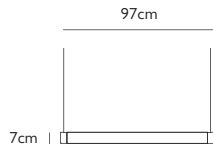

LEE BROOM

TUBE

TUBE LIGHT

Carrara marble & brushed brass or polished chrome
13.9w / 2700k / 270 lumen / CRI 80
220-240vAC Input / 24VDC Output
Supplied with separate LED driver
300cm clear cable with 2 x steel tensile wire
and 2 x 12cm round matching finish ceiling plates

Product Code	Tube Light Brass	TU0010
	Tube Light Chrome	TU0011
Price	.....	€5,115
Lead Time	28 days	
Weight	3.65 kg