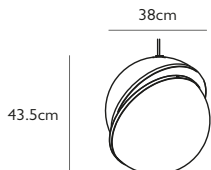

LEE BROOM

CRESCENT & MINI CRESCENT

CRESCENT LIGHT

Opal acrylic & brushed brass
13w / 2700k / 400 lumen / CE, CB & UKCA
E27 / max 1 x 25w LED / 220-240v
Supplied with dimmable LED bulb
300cm gold fabric cable
12cm round brushed brass ceiling plate

Product Code	Crescent Light	CRE0010
Price	.....	€1,270
Lead Time	7 days	
Weight	2.7 kg