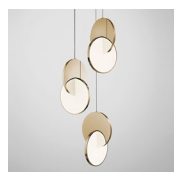

ECLIPSE CHANDELIER 3 PIECE POLISHED GOLD

Opal acrylic & polished gold
10.5w / 2700k / CE, CB & UKCA / CRI 90
220-240vAC Input / 24vDC Output / dimmable
Supplied with separate LED driver
3 x 500cm clear cable & steel tensile wire
35cm round polished gold ceiling plate

Product Code	Eclipse Chandelier 3 Piece Gold	ECL0041
Price	.....	€4,550
Lead Time	7 days	
Weight	12.38 kg	

Eclipse Chandelier 5 Piece Polished Chrome and Polished Gold are also available. Please contact your sales representative for more information.