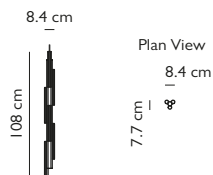

HAIL 6-LIGHT TALL SILVER

Reeded glass & aluminium with brushed silver finish
12W / 2700k / CE, CB and UKCA certified
GU18 / 220-240V / CRI 95
Supplied with 6x 2W dimmable GU18 LEDs
300cm silver fabric cable
12cm round brushed silver ceiling plate

Product Code	Hail 6-light Tall, silver	HAI0030
Price	.....	€1,630
Lead Time	28 days	
Weight	1.8 kg