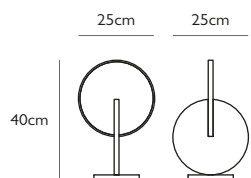

ECLIPSE TABLE LAMP POLISHED GOLD

Opal acrylic & polished gold
3.5w / 2700k / 431 lumen / CE, CB & UKCA / CRI 90
220-240vAC Input / 24vDC Output / dimmable
200cm gold fabric cable
with in-line dimmer switch

Product Code	Eclipse Table Lamp Gold	ECL0021
Price	.....	€2,045
Lead Time	7 days	
Weight	4.38 kg