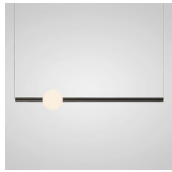

ORION GLOBE LIGHT POLISHED GUNMETAL

Opal glass & polished gunmetal
7.6w / 2700k / 377 lumen / CE, CB & UKCA / CRI 85
220-240vAC Input / 24vDC Output / dimmable
Supplied with separate LED driver
500cm clear cable & steel tensile wire
2 x 4cm round polished gunmetal mini ceiling plates

Product Code	Orion Globe Light Gunmetal	ORI0011
Price	.....	€1,285
Lead Time	7 days	
Weight	2.41 kg