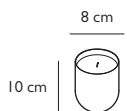

ON REFLECTION SCENTED CANDLE REFILL

Natural soy wax. NET WT. e 320g/11.2oz.
Burn time approximately 70 hours.

Candle Vessel:
Stainless steel with polished gold finish

Product Code	On Reflection Candle Refill	CAN001
Price	.....	€95
Lead Time	7 days	
Weight	0.4 kg