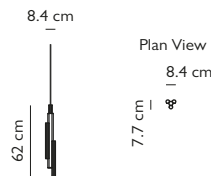

HAIL 3-LIGHT SHORT GOLD

Reeded glass & aluminium with brushed gold finish
6W / 2700k / CE, CB and UKCA certified
GU18 / 220-240V / CRI 95
Supplied with 3x 2W dimmable GU18 LEDs
300cm gold fabric cable
12cm round brushed gold ceiling plate

Product Code	Hail 3-light Short, gold	HAI0011
Price	.....	€850
Lead Time	28 days	
Weight	1 kg