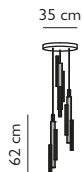

HAIL 3-LIGHT SHORT CHANDELIER SILVER

Reeded glass & aluminium with brushed silver finish
18W / 2700k / CE, CB and UKCA certified
GU18 / 220-240V / CRI 95
Supplied with 9x 2W dimmable GU18 LEDs
3 x 300cm silver fabric cable
35cm round satin white metal ceiling plate

Product Code	Hail 3-light Short 3-piece Chandelier, silver	HAI0040
Price	.....	€2,690
Lead Time	28 days	
Weight	4.45 kg