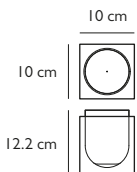

LEE BROOM

SCENTED CANDLE

ON REFLECTION SCENTED CANDLE SET

Natural soy wax. NET WT. e 320g/11.2oz.
Burn time approximately 70 hours.

Candle Vessel:
Stainless steel with polished gold finish

Candle Holder:
Optical crystal glass

Product Code	On Reflection Scented Candle Set	CAN101
Price	.....	€210
Lead Time	7 days	
Weight	2.15 kg