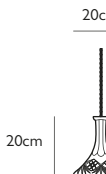

TULIP DECANTERLIGHT

Crystal & brushed brass
3.4w / 2700k / 460 lumen / CE, CB & UKCA
E27 / max 1 x 25w LED / 220-240v / CRI 80
Supplied with 3.4w dimmable LED filament

300cm gold fabric cable
12cm round brushed brass ceiling plate

Product Code	Decanterlight Tulip	NDC0052
Price	.....	€395
Lead Time	7 days	
Weight	1.75 kg