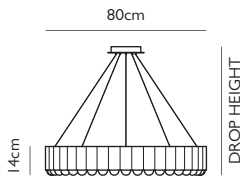

CAROUSEL MEDIUM POLISHED CHROME

Polished Chrome
80w / 2700k / CE, CB & UKCA
E27 / max 40 x 2w LED / 220-240v / CRI 80
Supplied with 40 x 2w dimmable LEDs
& opaque glass diffusers
310cm clear cable, 5x adjustable steel tensile wires
18cm round polished chrome ceiling plate
Min drop height: 55cm, max drop height: 280cm

Product Code	Carousel Medium Chrome	CA0022
Price	.....	€6,250
Lead Time	28 days	
Weight	18.5 kg