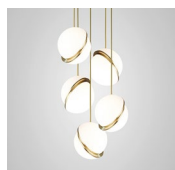

MINI CRESCENT CHANDELIER 5 PIECE

Opal acrylic & brushed brass
24.5w / 2700k / 700 lumen / CE, CB & UKCA
E27 / max 5 x 25w LED / 220-240v / CRI 80
Supplied with 5 x 4.9w dimmable LED
5 x 300cm gold fabric cable
45cm round brushed brass ceiling plate

Product Code	Mini Crescent Chandelier 5 Piece	CRE0080
Price	.....	€3,485
Lead Time	7 days	
Weight	8.25 kg	

0125rev01