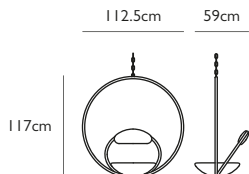

LEE BROOM

FURNITURE

HANGING HOOP CHAIR BRUSHED BRASS

Brushed brass finish steel frame

Upholstered seat Kvadrat Divina 3 Red fabric code #0623 - 100% wool (for different colour see option below).

Supplied with 300cm brushed brass finish chain (for additional chain length see option below). Ceiling fittings not supplied.

Product Code	Hanging Hoop Chair Brass	HHC0010
Price	.....	€5,585
Lead Time	28 days	
Weight	25 kg - Special shipping (Crating for export).