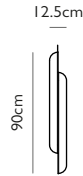

GEMINI VERTICAL