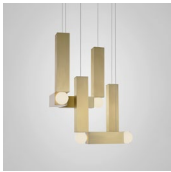

VESPER DUO GOLD

Opal glass & aluminium with brushed gold finish
9.6W / 2700k / CE, CB and UKCA certified
G4 / 220-240v / CRI 90
Supplied with 6x 1.6W dimmable G4 LEDs
6 x 300cm clear cable
52cm square satin white ceiling canopy
with integrated LED driver

Product Code	Vesper Duo, brushed gold	VES0011
Price	.....	€2,465
Lead Time	28 days	
Weight	9 kg