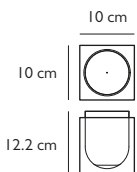

SELF PORTRAIT SCENTED CANDLE SET

Natural soy wax. NET WT. e 320g/11.2oz.
Burn time approximately 70 hours.

Candle Vessel:
Stainless steel with polished gunmetal finish

Candle Holder:
Optical crystal glass

Product Code	Self Portrait Scented Candle Set	CAN102
Price	.....	€210
Lead Time	7 days	
Weight	2.15 kg