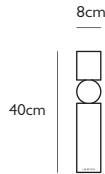

LEE BROOM

FULCRUM

FULCRUM CANDLESTICK LARGE TRAVERTINE

Travertine
Includes large clear cup tealight candle.

Product Code	Fulcrum Candlestick Large Travertine	FUL0045
Price	.....	€475
Lead Time	7 days	
Weight	5 kg