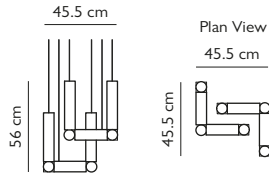

Product Code	Vesper Duo, brushed silver	VES0010
Price	€2,465
Lead Time	28 days	
Weight	9 kg	

VESPER DUO GOLD

Opal glass & aluminium with brushed gold finish
 9.6W / 2700k / CE, CB and UKCA certified
 G4 / 220-240v / CRI 90
 Supplied with 6x 1.6W dimmable G4 LEDs
 6 x 300cm clear cable
 52cm square satin white ceiling canopy
 with integrated LED driver