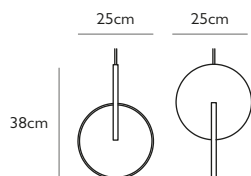

ECLIPSE PENDANT LIGHT POLISHED GOLD

Opal acrylic & polished gold
3.5w / 2700k / 466 lumen / CE, CB & UKCA / CRI 90
220-240vAC Input / 24vDC Output / dimmable
Supplied with separate LED driver
500cm clear cable and steel tensile wire
12cm round polished gold ceiling plate

Product Code	Eclipse Pendant Light Gold	ECL0011
Price	.....	€1,385
Lead Time	7 days	
Weight	2.96 kg