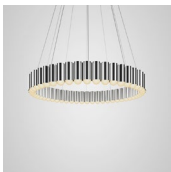

CAROUSEL LARGE POLISHED CHROME

Polished Chrome
100w / 2700k / CE, CB & UKCA
E27 / max 50 x 2w LED / 220-240v / CRI 80
Supplied with 50 x 2w dimmable LEDs
& opaque glass diffusers
310cm clear cable, 10 x adjustable tensile wires
25.5cm round polished chrome ceiling plate
Min drop height: 55cm, max drop height: 280cm

Product Code	Carousel Large Chrome	CA0042
Price	.....	€7,825
Lead Time	28 days	
Weight	23.5 kg