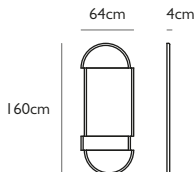

SPLIT MIRROR LONG

Mirror glass & matte black lacquer frame with oak veneer accents.

Product Code	Split Mirror Long	SPL0030
Price	.....	€3,210
Lead Time	12 weeks	
Weight	25.8 kg - Special shipping required (Delivery band 6)