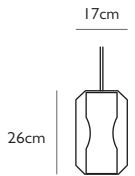

CHAMBER LARGE

Carrara marble & crystal
4.9w / 2700k / 470 lumen / CE, CB & UKCA
E27 / max 1 x 25w LED / 220-240v / CRI 80
Supplied with 4.9w dimmable LED
300cm clear cable
12cm round satin white metal ceiling plate

Product Code	Chamber Large	CH0020
Price	.....	€1,590
Lead Time	7 days	
Weight	3.3 kg