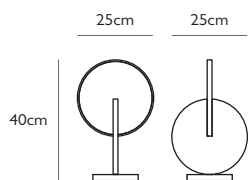

ECLIPSE TABLE LAMP POLISHED CHROME

Opal acrylic & polished chrome
3.5w / 2700k / 431 lumen / CE, CB & UKCA / CRI 90
220-240vAC Input / 24vDC Output / dimmable
200cm silver fabric cable
with in-line dimmer switch

Product Code	Eclipse Table Lamp Chrome	ECL0020
Price	.....	€2,045
Lead Time	7 days	
Weight	4.38 kg