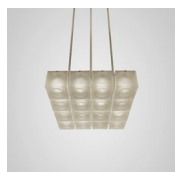

LEE BROOM

CHANT

CHANT 4x4 CHANDELIER

Glass & aluminium with brushed gold or silver finish
25.6W / 2700k / CE, CB and UKCA certified
G4 / 220-240V / CRI 90 / Integrated LED driver
Supplied with 16x 1.6W dimmable G4 LEDs
53cm square satin white ceiling canopy
with integrated LED driver

Product Code	Chant 4x4, frosted glass & gold	CHT0020
	Chant 4x4, clear glass & gold	CHT0021
	Chant 4x4, frosted glass & silver	CHT0022
	Chant 4x4, clear glass & silver	CHT0023
Price	.....	€4,475
Lead Time	6 weeks	
Weight	13.5 kg - Special shipping (Crating for export).