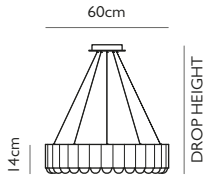

LEE BROOM

CAROUSEL

CAROUSEL POLISHED GUNMETAL

Polished Gunmetal
60w / 2700k / 1050 lumen / CE, CB & UKCA
E27 / max 30 x 2w LED / 220-240v / CRI 80
Supplied with 30 x 2w dimmable LEDs
& opaque glass diffusers
310cm clear cable, 5x adjustable steel tensile wires
18cm round polished gunmetal ceiling plate
Min drop height: 55cm, max drop height: 280cm

Product Code	Carousel Gunmetal	CA0010
Price	.....	€4,510
Lead Time	28 days	
Weight	14 kg