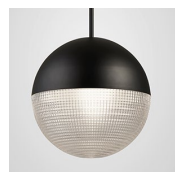

Matte black steel & clear polycarbonate
11w / 2700k / 700 lumen / CE, CB & UKCA
E27 / max 1 x 25w LED / 220-240v / CRI 80
Supplied with 13w dimmable LED bulb
300cm black fabric cable
12cm round matte black steel ceiling plate

Product Code	Lens Flair Pendant Light Black	LEN0011
Price	.....	€1,235
Lead Time	7 days	
Weight	5 kg