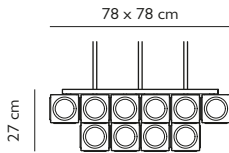

CHANT 6x6 2-TIER CHANDELIER

Glass & aluminium with brushed gold or silver finish
93.6W / 2700k / CE, CB and UKCA certified
G4 / 220-240V / CRI 90 / Integrated LED driver
Supplied with 36x 1.6W dimmable G4 LEDs
53cm square satin white ceiling canopy
with integrated LED driver

Product Code	Chant 6x6 2-tier, frosted glass & gold	CHT0040
	Chant 6x6 2-tier, clear glass & gold	CHT0041
	Chant 6x6 2-tier, frosted glass & silver	CHT0042
	Chant 6x6 2-tier, clear glass & silver	CHT0043
Price	.....	€10,035
Lead Time	6 weeks	
Weight	30 kg - Special shipping (Crating for export).