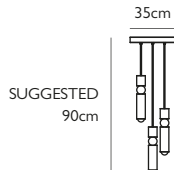

FULCRUM CHANDELIER 3 PIECE

Polished chrome, polished gold or matte black
14.7w / 2700k / 960 lumen / CE, CB & UKCA
E27 / max 3 x 25w LED / 220-240v / CRI 80
Supplied with 3 x 4.9w dimmable LED

3 x 300cm gold, silver or black fabric cable
35cm round matching finish ceiling plate

Product Code	Fulcrum Chandelier 3 Piece Chrome	FUL0071
	Fulcrum Chandelier 3 Piece Gold	FUL0072
	Fulcrum Chandelier 3 Piece Black	FUL0073
Price	.....	€1,625
Lead Time	7 days	
Weight	5.45 kg