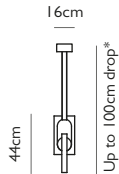

LEE BROOM

MYTHOS

MYTHOS DUO PENDANT (leather strap for up to 100cm drop)

Opal glass, leather & brass with brushed or blackened finish
 3w / 2700k / dimmable
 G4 / max 1 x 3w LED / 220-240v
 Supplied with LED driver integrated within canopy
 *Leather strap suspension - up to 100cm drop height
 12cm round canopy in matching finish