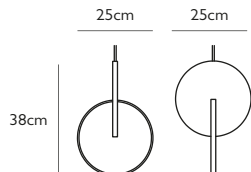

LEE BROOM

ECLIPSE

ECLIPSE PENDANT LIGHT POLISHED CHROME

Opal acrylic & polished chrome
3.5w / 2700k / 466 lumen / CE, CB & UKCA / CRI 90
220-240vAC Input / 24vDC Output / dimmable
Supplied with separate LED driver
500cm clear cable and steel tensile wire
12cm round polished chrome ceiling plate

Product Code	Eclipse Pendant Light Chrome	ECL0010
Price	.....	€1,385
Lead Time	7 days	
Weight	2.96 kg