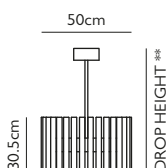

AURORA RING 2 (32)

Reeded glass & polished stainless steel
64w / 2700k / CE / dimmable
GU18 / max 32 x 2w LED / 220-240v / CRI 94.5
Supplied with 32 x 2w LED bulbs - 200 lm each
Polished stainless steel rod, dia. 1.6cm x L. 50cm
14cm round polished stainless steel ceiling plate

Product Code	Aurora Ring 2 (32)	AUR0032
Price	.....	€6,820
Lead Time	Made to order 8 weeks	
Weight	10 kg - Special shipping (Crating for export).