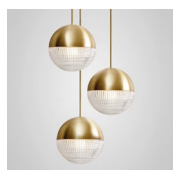

LITTLE LENS FLAIR CHANDELIER 3 PIECE BRUSHED BRASS

Brushed brass steel & clear polycarbonate
14.7w / 2700k / CE, CB & UKCA
E27 / max 3 x 25w LED / 220-240v / CRI 80
Supplied with 3 x 4.9w dimmable LED bulb
3 x 300cm gold fabric cable
35cm round brushed brass ceiling plate

Product Code	Little Lens Flair Chandelier 3 Piece Brass	LLF0030
Price	.....	€1,425
Lead Time	7 days	
Weight	2.55 kg	

Little Lens Flair Chandelier 5 Piece Brushed Brass and Matte Black are also available. Please contact your sales representative for more information.