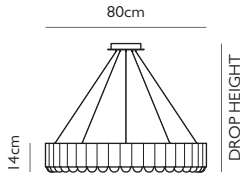

Product Code	Carousel Gold	CA0011
Price	€4,510
Lead Time	28 days	
Weight	14 kg	

CAROUSEL POLISHED CHROME

Polished Chrome
 60w / 2700k / 1050 lumen / CE, CB & UKCA
 E27 / max 30 x 2w LED / 220-240v / CRI 80
 Supplied with 30 x 2w dimmable LEDs
 & opaque glass diffusers
 310cm clear cable, 5x adjustable steel tensile wires
 18cm round polished chrome ceiling plate
 Min drop height: 55cm, max drop height: 280cm

Product Code	Carousel Chrome	CA0012
Price	€4,510
Lead Time	28 days	
Weight	14 kg	

CAROUSEL MATTE BLACK

Matte Black
 60w / 2700k / 1050 lumen / CE, CB & UKCA
 E27 / max 30 x 2w LED / 220-240v / CRI 80
 Supplied with 30 x 2w dimmable LEDs
 & opaque glass diffusers
 310cm clear cable, 5x adjustable steel tensile wires
 18cm round matte black ceiling plate
 Min drop height: 55cm, max drop height: 280cm

Product Code	Carousel Black	CA0013
Price	€4,510
Lead Time	28 days	
Weight	14 kg	

LEE BROOM

CAROUSEL MEDIUM

CAROUSEL MEDIUM POLISHED GUNMETAL

Polished Gunmetal
 80w / 2700k / CE, CB & UKCA
 E27 / max 40 x 2w LED / 220-240v / CRI 80
 Supplied with 40 x 2w dimmable LEDs
 & opaque glass diffusers
 310cm clear cable, 5x adjustable steel tensile wires
 18cm round polished gunmetal ceiling plate
 Min drop height: 55cm, max drop height: 280cm