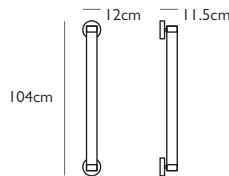

TUBE WALL LIGHT

Carrara marble & brushed brass or polished chrome
13.9w / 2700k / 270 lumen / CRI 80
220-240vAC Input / 24VDC Output
Supplied with separate LED driver
2 x 12cm round matching finish wall fittings

Product Code	Tube Wall Light Brass	TU0020
	Tube Wall Light Chrome	TU0021
Price	.....	€5,115
Lead Time	28 days	
Weight	3.65 kg