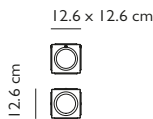

CHANT SURFACE LIGHT FROSTED

Glass & aluminium with brushed gold or silver finish
2.6W / 2700k /
G9 / 220-240V / CRI 90 /
Supplied with 1x 2.6W dimmable G9 LED

Product Code	Chant Surface, frosted glass & gold	CHT0050
	Chant Surface, frosted glass & silver	CHT0052
Price	.....	€320
Lead Time	28 days	
Weight	1.9 kg