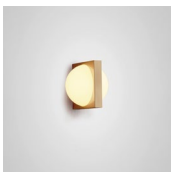

SOLSTICE WALL LIGHT

Opal glass & brass with brushed or blackened finish
5w / 2700k / dimmable
E27 / max 1 x 25w LED / 220-240v
Supplied with 1x 5W LED bulb
Supplied with mounting plate for flush fitting to wall.

Product Code	Wall Light, brushed brass	SOL0040
	Wall Light, blackened brass	SOL0041
Price	.....	€1,045
Lead Time	6 weeks	
Weight	2 kg