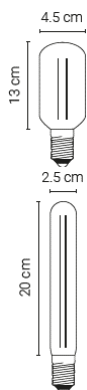

E14 light sources (recommended)

20FILAMENTLED45	LED Filament E14 4.5W | 2700K | 450lm | CRI90	25 €		
A+ dimmable phase cut				

20FILAMENTLED25	LED Filament E14 4.5W | 2700K | 400lm | CRI90	20 €		
A+ dimmable phase cut				

Total €