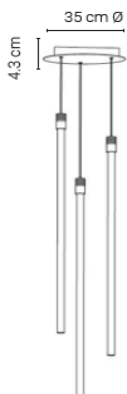

Appendix E

Vapour Chandelier 3 pcs configurator for custom configuration

		price per piece	quantity	total
Step 1: Choose the colour of the ceiling rose				
20PLAF0300000001	White (RAL 9016)	295 €		
20PLAF0300000040	Black (RAL 9005)	295 €		
Step 2: Choose colour and cable length				
20VAPOUR0030V40	Black heatsinks 3m black cables	599 €		
20VAPOUR0030V51	Gold heatsinks 3m black cables	599 €		
20VAPOUR0060V40	Black heatsinks 6m black cables	625 €		
20VAPOUR0060V51	Gold heatsinks 6m black cables	625 €		
Step 3: Add driver				
20DRIVER00001	700mA | 11,9-20,3W | phase cut Dali driver on request	104 €		
Step 4: Add sleeve (optional)				
20VAPOUR000TRGO	Transparant sleeve gold holders	219 €		
20VAPOUR000TRZW	Transparant sleeve black holders	219 €		
20VAPOUR000ZWZW	Black sleeve black holders	219 €		
			Total €