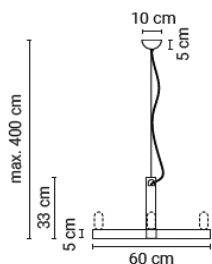

20KING06005040	black	60 x 60	825 €
20KING06005051	gold	60 x 60	825 €

Available until stock runs out.

E14 light source (recommended)

20FILAMENTLED45	LED Filament E14	25 €
4.5W | 2700K | 450lm | CRI90		
dimmable phase cut		

King Arthur Wall

Materials: anodized aluminium
E14 | max. 25W | excl. light source

20KING05005040	black	(excl. cable)	365 €
20KING05005051	gold	(excl. cable)	365 €

Cable (optional)