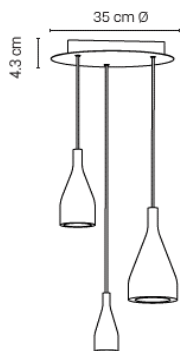

Appendix C

Timber Chandelier 3 pcs. configurator for custom configuration

Step 1: Choose the colour of the ceiling rose

		price per piece	quantity	total
20PLAF0300000001	White (RAL 9016)	295 €		
20PLAF0300000040	Black (RAL 9005)	295 €		

Step 2: Choose the type of shade

Small

20TIM1691A22ESZ	Ash black - L.2M	145 €		
20TIM1691A22ESZ5	Ash black - L.5M	165 €		
20TIM1691A22OAK	Oak - L.2M	155 €		
20TIM1691A22OAK5	Oak - L.5M	175 €		
20TIM1691A22NUT	Walnut - L.2M	165 €		
20TIM1691A22NUT5	Walnut -L.5M	185 €		

Medium

20TIM1691A21ESZ	Ash black - L.2M	165 €		
20TIM1691A21ESZ5	Ash black - L.5M	185 €		
20TIM1691A21OAK	Oak - L.2M	189 €		
20TIM1691A21OAK5	Oak - L.5M	209 €		
20TIM1691A21NUT	Walnut - L.2M	199 €		
20TIM1691A21NUT5	Walnut -L.5M	219 €		

Large

20TIM1691A20ESZ	Ash black - L.2M	199 €		
20TIM1691A20ESZ5	Ash black - L.5M	219 €		
20TIM1691A20OAK	Oak - L.2M	225 €		
20TIM1691A20OAK5	Oak - L.5M	245 €		
20TIM1691A20NUT	Walnut - L.2M	245 €		
20TIM1691A20NUT5	Walnut -L.5M	265 €		

Total €