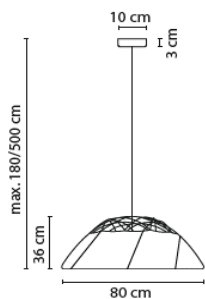

M E27 max. 60W excl. light source

20GLOWK8060061	White	1.8m cable	419 €
20GLOWK8060025	Anthracite	1.8m cable	419 €
20GLOWK8061128	Pebbles	1.8m cable	419 €
20GLOWK8061130	Rust	1.8m cable	419 €
20GLOWK8060061_5	White	5m cable	449 €
20GLOWK8060025_5	Anthracite	5m cable	449 €
20GLOWK8061128_5	Pebbles	5m cable	449 €
20GLOWK8061130_5	Rust	5m cable	449 €