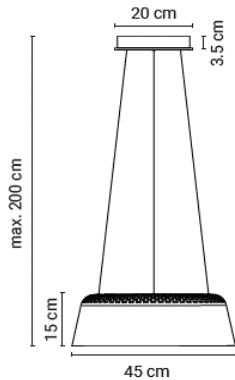

Ring

Materials: powder coated aluminium (shade), PETG (diffuser)
Built-in LED 16.4W | 2700K | 2400lm | CRI90 | dimmable | phase cut