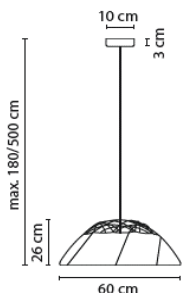

S E27 max. 60W excl. light source

20GLOWK6060061	White	1.8m cable	385 €
20GLOWK6060025	Anthracite	1.8m cable	385 €
20GLOWK6061128	Pebbles	1.8m cable	385 €
20GLOWK6061130	Rust	1.8m cable	385 €
20GLOWK6060061_5	White	5m cable	415 €
20GLOWK6060025_5	Anthracite	5m cable	415 €
20GLOWK6061128_5	Pebbles	5m cable	415 €
20GLOWK6061130_5	Rust	5m cable	415 €