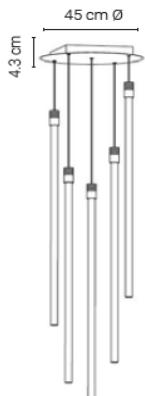

Appendix F

Vapour Chandelier 5 pcs configurator for custom configuration

		price per piece	quantity	total
Step 1: Choose the colour of the ceiling rose				
20PLAF0500000001	White (RAL 9016)	300 €		
20PLAF0500000040	Black (RAL 9005)	300 €		
Step 2: Choose colour and cable length				
20VAPOUR0030V40	Black heatsinks 3m black cables	599 €		
20VAPOUR0030V51	Gold heatsinks 3m black cables	599 €		
20VAPOUR0060V40	Black heatsinks 6m black cables	625 €		
20VAPOUR0060V51	Gold heatsinks 6m black cables	625 €		
Step 3: Add driver				
20DRIVER00002	1000mA | 21-30W | phase cut Dali driver on request	104 €		
Step 4: Add sleeve (optional)				
20VAPOUR000TRGO	Transparant sleeve gold holders	219 €		
20VAPOUR000TRZW	Transparant sleeve black holders	219 €		
20VAPOUR000ZWZW	Black sleeve black holders	219 €		
				Total €

Notes