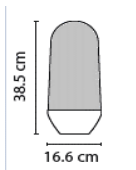

Glass S

20LIMPID03039001

transparent

345 €

20LIMPID03039034

smoke

345 €