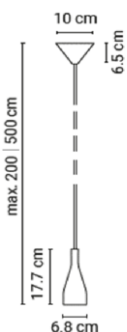

Small

20TIM1691A22ESZ	Ash black 2m matt black cable	145 €
20TIM1691A22OAK	Oak 2m matt black cable	155 €
20TIM1691A22NUT	Walnut 2m matt black cable	165 €
20TIM1691A22ESZ5	Ash black 5m matt black cable	165 €
20TIM1691A22OAK5	Oak 5m matt black cable	175 €
20TIM1691A22NUT5	Walnut 5m matt black cable	185 €