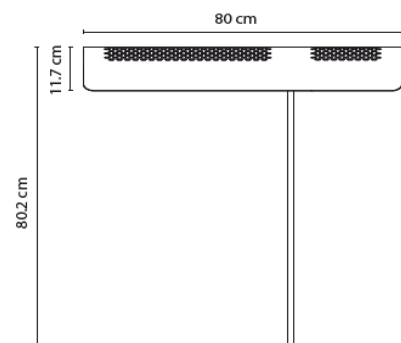

## Table lamp

20FLYBYET127001	White (RAL 9016) 1.85m black cable	734 €
20FLYBYET127040	Black (RAL 9005) 1.85m black cable	734 €
20FLYBYET130001	White (RAL 9016) 1.85m black cable	734 €
20FLYBYET130040	Black (RAL 9005) 1.85m black cable	734 €