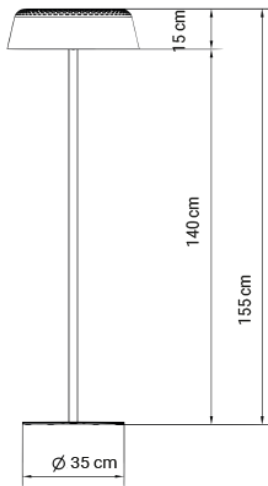

Ring Floor

Materials: powder coated aluminium (shade), powder coated steel (base and stem)
Built-in LED 24W | 2700K | 2700lm | CRI90 | dimmer on stem

You need two articles for a complete Ring Floor: 1 Shade + 1 base and stem.

Shade Ring		
20RINGKAP000001	White (RAL 9016)	385 €
20RINGKAP000040	Black (RAL 9005)	385 €
Base and stem		
20RINGVL0027001	White (RAL 9016)	689 €
20RINGVL0027040	Black (RAL 9005)	689 €

Ring T1

Materials: powder coated aluminum (shade), powder coated steel (stem and table base)
Built-in LED | 16.4W | 2700K | 2400lm | CRI90
Non-dimmable | switch on stem

You need two articles for a complete Ring T1: 1 Ring T1 table lamp + 1 table base or table mount.