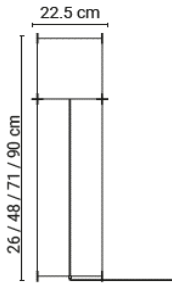

XS

20LOTXS09001001 XS steel frame (4-unit box, price per unit) 95 €

Spare parts

08LOTXS22506001 XS cloth set white (4 sets, price per set) 30 €
08LOTEKXSVIKANT XS aluminium square frame 16 €
08LOTEK0000E004 XS black cable, 2m 18 €