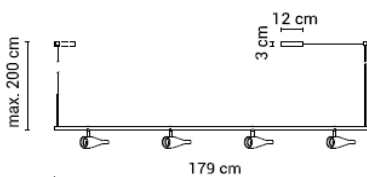

4-Spot

20TIM1694LESZ40	Black (RAL 9005), Ash black	1.599 €
20TIM1694LOAK40	Black (RAL 9005), Oak	1.599 €
20TIM1694LNUT40	Black (RAL 9005), Walnut	1.630 €

20DRIVER00010	Dali Driver	104 €

Timber Lounge

Materials: Black (RAL 9005) powder coated steel (base and stem), wood (spot)
Built-in LED spot | 4,5W | 2700 | 450lm | CRI90
Switch on cable

Single

20TIM1691LESZ40	Black (RAL 9005), Ash black	689 €
20TIM1691LOAK40	Black (RAL 9005), Oak	699 €
20TIM1691LNUT40	Black (RAL 9005), Walnut	710 €