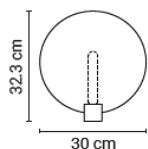

20KING05005040	black	(excl. cable)	365 €
20KING05005051	gold	(excl. cable)	365 €

Cable (optional)