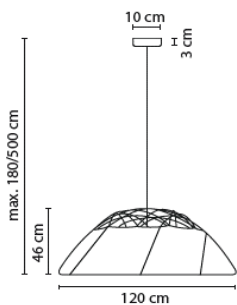

L E27 max. 60W excl. light source

20GLOWK12060061	White	1.8m cable	769 €
20GLOWK12060025	Anthracite	1.8m cable	769 €
20GLOWK12061128	Pebbles	1.8m cable	769 €
20GLOWK12061130	Rust	1.8m cable	769 €
20GLOWK12060061_5	White	5m cable	799 €
20GLOWK12060025_5	Anthracite	5m cable	799 €
20GLOWK12061128_5	Pebbles	5m cable	799 €
20GLOWK12061130_5	Rust	5m cable	799 €

King Arthur Suspension

Materials: anodized aluminium (fixture), steel (ceiling rose)
4m black cable, 4m steel cable, black ceiling rose
4 x E14 | max. 25W | excl. light source