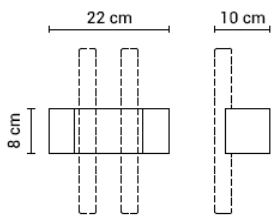

Double

20MINI1726A4OAK

Oak natural

345 €

20MINI1726A4ESZ

Oak black stain

355 €