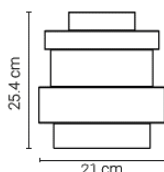

Glass L

20AXLE002100048	Blue	745 €		
20AXLE002100031	Brown	745 €		
20AXLE002100233	Green	745 €		
20AXLE002100161	White	745 €		

Step 4: Add driver in combination with LED suspension

20DRIVER00003	250-900mA | 20W | phase cut	104 €		
Dali driver on request