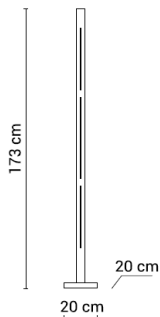

20REFL017170NUT

Walnut

999 €

20REFL017170OAK

Oak natural

899 €

20REFL01717000Z

Oak black stain

899 €