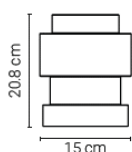

Step 3: Choose the glass type and colour

Glass S

20AXLE001500048	Blue	499 €		
20AXLE001500031	Brown	499 €		
20AXLE001500233	Green	499 €		
20AXLE001500161	White	499 €