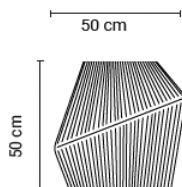

+

base and stem

=

Pleat floor

You need two articles for a complete Pleat: 1 shade + 1 suspension or 1 base and stem.