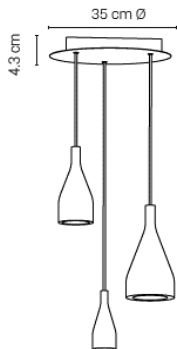

Chandelier 3 pcs

Combination of 1x S, 1x M, 1x L. Ceiling rose (white RAL 9016 or black RAL 9005)

20TIMBERCH3ESZ01	Ash black 2m matt black cable	804 €
20TIMBERCH3OAK01	Oak 2m matt black cable	864 €
20TIMBERCH3NUT01	Walnut 2m matt black cable	904 €

For custom configuration see Timber configuration form in appendix C of pricelist.