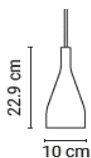

Medium

20TIM1691A21ESZ	Ash black - L.2M	165 €		
20TIM1691A21ESZ5	Ash black - L.5M	185 €		
20TIM1691A21OAK	Oak - L.2M	189 €		
20TIM1691A21OAK5	Oak - L.5M	209 €		
20TIM1691A21NUT	Walnut - L.2M	199 €		
20TIM1691A21NUT5	Walnut -L.5M	219 €