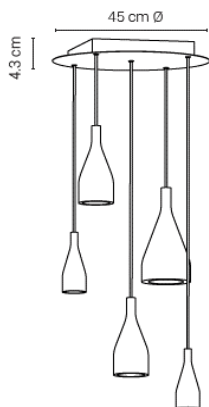

Chandelier 5 pcs

Combination of 2x S, 2x M, 1x L. Ceiling rose (white RAL 9016 or black RAL 9005)

20TIMBERCH5ESZ01	Ash black 2m matt black cable	1.119 €
20TIMBERCH5OAK01	Oak 2m matt black cable	1.213 €
20TIMBERCH5NUT01	Walnut 2m matt black cable	1.273 €

For custom configuration see Timber configuration form in appendix D of pricelist.