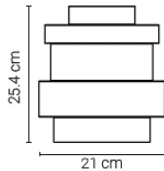

Glass L

20AXLE002100048	Blue	745 €		
20AXLE002100031	Brown	745 €		
20AXLE002100233	Green	745 €		
20AXLE002100161	White	745 €		

Step 4: Add driver in combination with LED suspension

20DRIVER00004	250-900mA | 20W | phase cut	104 €		

Dali driver on request