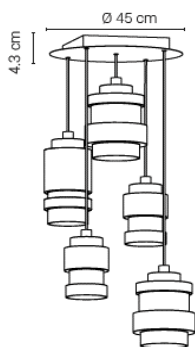

Chandelier 5 glasses (ceiling rose included)

20AXLECH50E1401   Chandelier 5 - 2xS, 2xM, 1xL E14, excl. light source   3.928 €
20AXLECH502LED1   Chandelier 5 - 2xS, 2xM, 1xL LED 2M   4.612 €
20AXLECH505LED1   Chandelier 5 - 2xS, 2xM, 1xL LED 5M   4.782 €

To order choose:

1. The colour of the glass (blue, brown, green, white).
2. Suspension type.
3. Colour of the ceiling rose (white RAL 9016 or black RAL 9005).

For custom configuration see Axle configuration form in appendix B of pricelist.