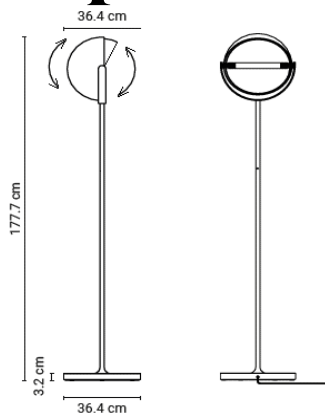

Eclips

Materials: powder coated aluminium (shade) and steel (base and stem)
Built-in LED | 14W | 1800–3000K | 2100lm | CRI95
Touch dimmer on stem

20ECLIPS0009016	White (RAL 9016)	3m black cable	1.149 €
20ECLIPS0007021	Anthracite (RAL7021)	3m black cable	1.149 €

Flybye

Materials: powder coated steel (shade), PMMA (diffuser)
Built-in LED | 3m transparent power cable | 2m steel cables
Dimmable | phase cut