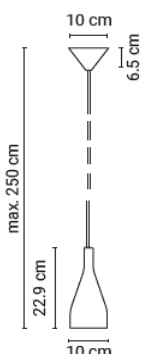

Medium

20TIMBER10ESZ002	Ash black 2.5m black linen cable	165 €
20TIMBER10ESW001	Ash white 2.5m white linen cable	165 €
20TIMBER10OAK001	Oak 2.5m white linen cable	189 €

Available until stock runs out.