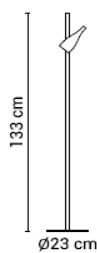

Single

20TIM1691LESZ40	Black (RAL 9005), Ash black	689 €
20TIM1691LOAK40	Black (RAL 9005), Oak	699 €
20TIM1691LNUT40	Black (RAL 9005), Walnut	710 €