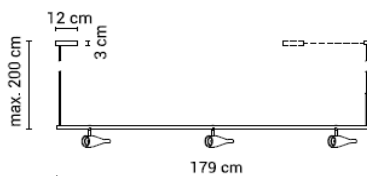

3-Spot

20TIM1693LESZ40	Black (RAL 9005), Ash black	1.379 €
20TIM1693LOAK40	Black (RAL 9005), Oak	1.379 €
20TIM1693LNUT40	Black (RAL 9005), Walnut	1.399 €