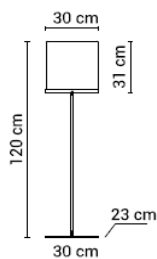

20XIO1718007021	Anthracite (RAL 7021)	599 €
20XIO1718007032	Pebbles (RAL 7032)	599 €
20XIO1718008004	Rust (RAL 7021)	599 €

Cover (optional)

Cover Runner by Gabriel (80% polyester / 20% post-consumer recycled polyester)

20XIO1718060061	White	49 €
20XIO1718060025	Anthracite	49 €
20XIO1718061128	Pebbles	49 €
20XIO1718061130	Rust	49 €