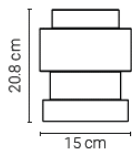

Step 3: Choose the glass type and colour

Glass S

20AXLE001500048	Blue	499 €		
20AXLE001500031	Brown	499 €		
20AXLE001500233	Green	499 €		
20AXLE001500161	White	499 €