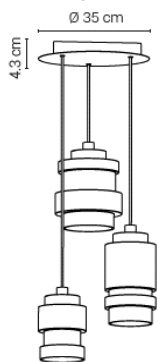

Appendix A

Axle Chandelier 3 glasses configurator for custom configuration

Step 1: Choose the colour of the ceiling rose

		price per piece	quantity	total
20PLAF0300000001	White (RAL 9016)	295 €		
20PLAF0300000040	Black (RAL 9005)	295 €		

Step 2: Choose the suspension type

LED suspension (If chosen, always add step 4)

20AXLE0020LED01	2m black cable	215 €		
20AXLE0050LED01	5m black cable	249 €		

Or

E14 suspension; max. 40W

20AXLE0040E1401	4m black cable	99 €		

Step 3: Choose the glass type and colour

Glass S

20AXLE001500048	Blue	499 €		
20AXLE001500031	Brown	499 €		
20AXLE001500233	Green	499 €		
20AXLE001500161	White	499 €