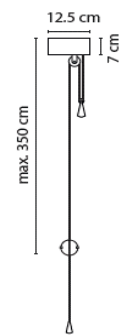

LED suspension

4.8W | 2700K | 600lm | CRI90

Dimmable | phase cut

20LIMPID001700A1

adjustable

380 €

3.5m black power cable, 3.5m steel cable