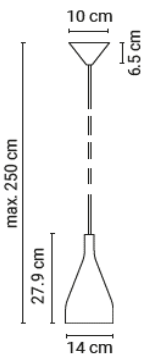

Large

20TIMBER14ESZ002	Ash black 2.5m black linen cable	199 €
20TIMBER14ESW001	Ash white 2.5m white linen cable	199 €

Available until stock runs out.

Timber - matt black cable - NEW

Materials: wood (shade), PVC (ceiling rose black), matt black cable

Light source included: GU10 LED 6,5W | 2700K | 450lm | CRI90 | dimmable | phase cut