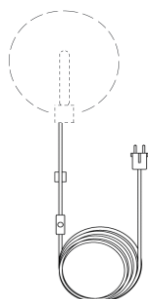

## King Arthur Wall

Materials: anodized aluminium  
E14 | max. 25W | excl. light source

20KING05005040	black	(excl. cable)	365 €
20KING05005051	gold	(excl. cable)	365 €

**Cable (optional)**

20KING05009000	4m black cable with switch, plug and cable guide	65 €
----------------	--	------