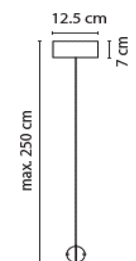

20LIMPID001700A2

non-adjustable

349 €

2.5m black power cable / 2.5m steel cable

20DRIVER00005

Dali Driver

104 €