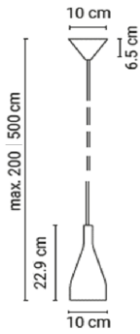

## Small

20TIM1691A22ESZ	Ash black 2m matt black cable	145 €
20TIM1691A22OAK	Oak 2m matt black cable	155 €
20TIM1691A22NUT	Walnut 2m matt black cable	165 €
20TIM1691A22ESZ5	Ash black 5m matt black cable	165 €
20TIM1691A22OAK5	Oak 5m matt black cable	175 €
20TIM1691A22NUT5	Walnut 5m matt black cable	185 €