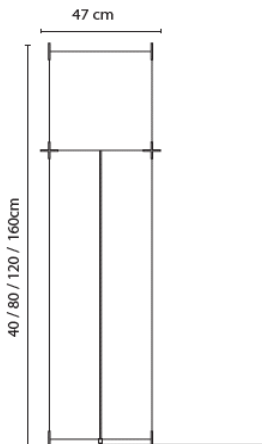

XL

20LOTXL09001001 XL steel frame (2-unit box, price per unit) 150 €

Spare parts

08LOTXL04006001 XL cloth set white (4 sets, price per set) 42 €
08LOTEKXLVIKANT0 XL aluminium square frame 20 €
08LOTEK0000E005 XL black cable 20 €

Minimism

Materials: oak wood
S14d | 230V | max. 8W LED
Excl. light source