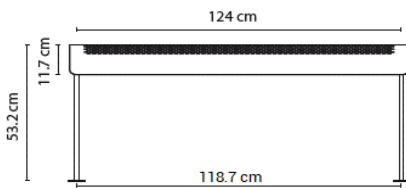

Table lamp

20FLYBYET227001	White (RAL 9016) 1.85m black cable	979 €
	Built-in LED | 23W | 2700K | 3000lm | CRI90	
20FLYBYET227040	Black (RAL 9005) 1.85m black cable	979 €
	Built-in LED | 23W | 2700K | 3000lm | CRI90	
20FLYBYET230001	White (RAL 9016) 1.85m black cable	979 €
	Built-in LED | 23W | 3000K | 3100lm | CRI90	
20FLYBYET230040	Black (RAL 9005) 1.85m black cable	979 €
	Built-in LED | 23W | 3000K | 3100lm | CRI90	

2700K Available until stock runs out.

Table mount

20BLADKOPT20040	Set (2 pcs) table mounting black for Flybye T2	121 €

suitable for tabletops up to 50 mm thick

Glow

Materials: stainless steel (frame), steel (ceiling rose),
Cover: fire retardant polystretch cloth
Ceiling rose and cable black