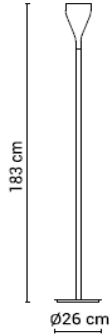

20TIM1695LESZ40	Black (RAL 9005), Ash black	849 €
20TIM1695LNUT40	Black (RAL 9005), Oak	879 €
20TIM1695LOAK40	Black (RAL 9005), Walnut	869 €

Vapour