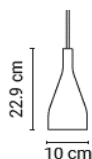

Medium

20TIM1691A21ESZ	Ash black - L.2M	165 €		
20TIM1691A21ESZ5	Ash black - L.5M	185 €		
20TIM1691A21OAK	Oak - L.2M	189 €		
20TIM1691A21OAK5	Oak - L.5M	209 €		
20TIM1691A21NUT	Walnut - L.2M	199 €		
20TIM1691A21NUT5	Walnut -L.5M	219 €