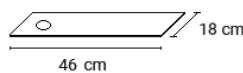

Table lamp		
20RINGT10270001	White (RAL 9016); 1.85 black cable	1.025 €
20RINGT10270040	Black (RAL 9005); 1.85 black cable	1.025 €
Table base		
20VOET00T100001	White (RAL 9016)	125 €
20VOET00T100040	Black (RAL 9005)	125 €
Table mount		
20BLADKOPT10040	Table mounting black for T1 suitable for tabletops up to 50 mm thick	71 €