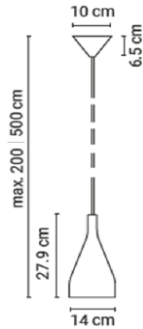

Large

20TIM1691A20ESZ	Ash black 2m matt black cable	199 €
20TIM1691A20OAK	Oak 2m matt black cable	225 €
20TIM1691A20NUT	Walnut 2m matt black cable	245 €
20TIM1691A20ESZ5	Ash black 5m matt black cable	219 €
20TIM1691A20OAK5	Oak 5m matt black cable	245 €
20TIM1691A20NUT5	Walnut 5m matt black cable	265 €

Timber Chandelier