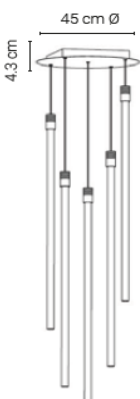

Chandelier 5 pcs

Ceiling rose (white RAL 9016 or black RAL 9005)

20VAPOURCH53V40	Black heatsinks 3m black cables	3.399 €
20VAPOURCH53V51	Gold heatsinks 3m black cables	3.399 €
20VAPOURCH56V40	Black heatsinks 6m black cables	3.529 €
20VAPOURCH56V51	Gold heatsinks 6m black cables	3.529 €

For custom configuration see Vapour configuration form in appendix F of pricelist.

Sleeve (optional)

Materials: PET and anodized aluminum

20VAPOUR000TRGO	Transparant sleeve / gold holders	219 €
20VAPOUR000TRZW	Transparant sleeve / black holders	219 €
20VAPOUR000ZWZW	Black sleeve / black holders	219 €

Xio