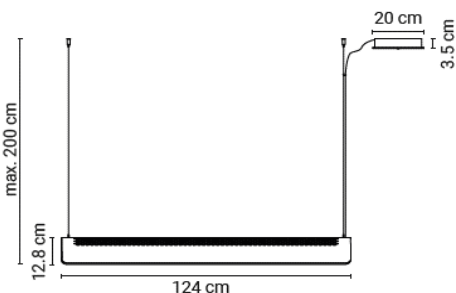

20FLYBYE0027001	White (RAL9016) fixture and ceiling rose	695 €
20FLYBYE0027040	Black (RAL 9005) fixture and ceiling rose	695 €
20FLYBYE0030001	White (RAL9016) fixture and ceiling rose	695 €
20FLYBYE0030040	Black (RAL 9005) fixture and ceiling rose	695 €

20DRIVER00007	Dali driver	104 €

Flybye cover (optional)

Material: 100% new wool; perforated

20FLYBYECOV0653	Divina MD 653 - red	135 €
20FLYBYECOV0843	Divina MD 843 - blue	135 €
20FLYBYECOV0453	Divina MD 453 - beige	135 €
20FLYBYECOV0773	Divina MD 773 - dark blue	135 €
20FLYBYECOV0973	Divina MD 973 - dark green	135 €

Flybye T1

Material: powder coated steel (shade), PMMA (diffuser)
Built-in LED | non-dimmable | switch on stem | including plug driver

You need two articles for a complete Flybye T1: 1 Flybye T1 table lamp + 1 table base or table mount.