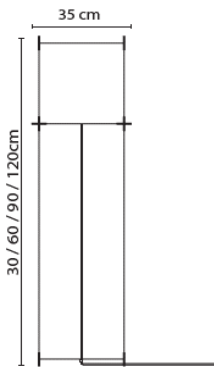

Classic

20LOTEK12001002 Classic black frame (4-unit box, price per unit) 125 €
20LOTEK12002001 Classic steel frame (4-unit box, price per unit) 105 €

Spare parts

08LOTEK03006001 Classic cloth set white (4 sets, price per set) 35 €
08LOTEKVIKANT Classic aluminium square frame 18 €
08LOTEKVIKANTZW Classic black square frame 18 €
08LOTEK0000E004 Classic black cable, 2m 18 €