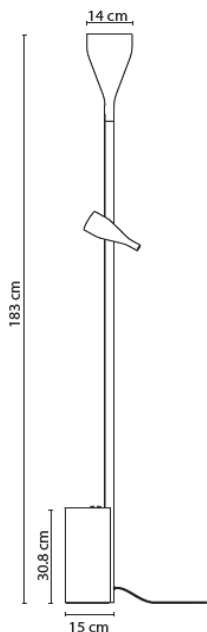

Timber Floor

Materials: powder coated steel (base and stem), wood (spot and uplighter)
Built-in LED uplighter | 20W | 1800-3000K | dim to warm | 1900lm | CRI90
Built-in LED spot | 3W | 2200-3000K | dim to warm | 300lm | CRI90
Push dimmer on base

You need two articles for a complete Timber floor: 1 base and stem + 1 spot and uplighter.

Base and stem

20TIM183VL00040	Black (RAL 9005), 2.5m black cable	749 €
20TIM183VL00001	White (RAL 9016), 2.5m black cable	749 €

Spot and uplighter

20TIMKAPESZ0040	Ash black	black joint	495 €
20TIMKAPESW0040	Ash white	black joint	495 €
20TIMKAPOAK0040	Oak	black joint	545 €
20TIMKAPNUT0040	Walnut	black joint	595 €
20TIMKAPESZ0001	Ash black	white joint	495 €
20TIMKAPESW0001	Ash white	white joint	495 €
20TIMKAPOAK0001	Oak	white joint	545 €
20TIMKAPNUT0001	Walnut	white joint	595 €

Timber Line

Materials: Black (RAL 9005) powder coated steel, wood (spot)
Built-in LED spot | 4,5W | 2700 | 450lm | CRI90
Phase cut dim