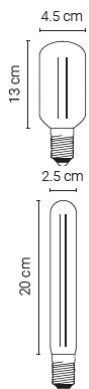

E14 light sources (recommended)

20FILAMENTLED45	LED Filament E14 4.5W | 2700K | 450lm | CRI90	25 €		
	dimmable phase cut			

20FILAMENTLED25	LED Filament E14 4.5W | 2700K | 400lm | CRI90	20 €		
	dimmable phase cut			

Total €