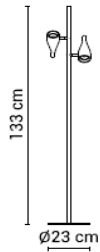

Double

20TIM1692LESZ40	Black (RAL 9005), Ash black	899 €
20TIM1692LOAK40	Black (RAL 9005), Oak	919 €
20TIM1692LNUT40	Black (RAL 9005), Walnut	939 €

Timber Up