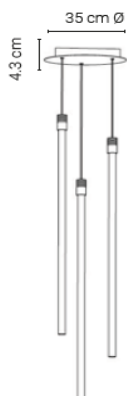

Chandelier 3 pcs

Ceiling rose (white RAL 9016 or black RAL 9005)

20VAPOURCH33V40	Black heatsinks 3m black cables	2.196 €
20VAPOURCH33V51	Gold heatsinks 3m black cables	2.196 €
20VAPOURCH36V40	Black heatsinks 6m black cables	2.274 €
20VAPOURCH36V51	Gold heatsinks 6m black cables	2.274 €

For custom configuration see Vapour configuration form in appendix E of pricelist.