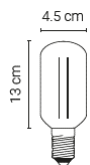

20FILAMENTLED45	LED Filament E14	25 €
4.5W | 2700K | 450lm | CRI90		
dimmable phase cut		

King Arthur Wall