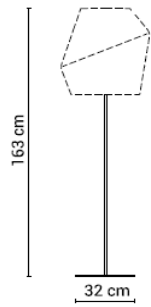

### Pleat base and stem

E27 max. 60W | excl. light source | non-dimmable | switch on cable

20PLEATS000001

base and stem black

470 €