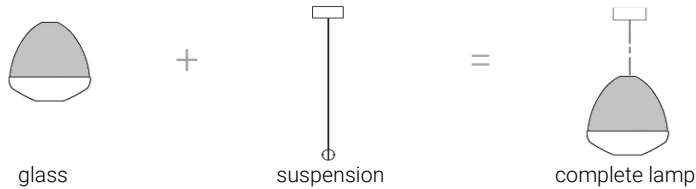

E14 light source (recommended)

20FILAMENTLED25

LED Filament E14

20 €

4.5W | 2700K | 400lm | CRI90

A+ dimmable phase cut

Limpid Light

Materials: blown glass (shade), brass (pulley wheels), powder coated steel (ceiling rose)

You need two articles for a complete Limpid Light: 1 Limpid Light glass + 1 suspension

Glass S

20LIMPID03039001

transparent

345 €

20LIMPID03039034

smoke

345 €

Glass M

20LIMPID02037001

transparent

489 €

20LIMPID02037034

smoke

489 €

Glass L

20LIMPID01061001

transparent

529 €

20LIMPID01061034

smoke

529 €

LED suspension

4.8W | 2700K | 600lm | CRI90

Dimmable | phase cut

20LIMPID001700A1

adjustable

380 €

3.5m black power cable, 3.5m steel cable

20LIMPID001700A2

non-adjustable

349 €

2.5m black power cable / 2.5m steel cable

20DRIVER00005

Dali Driver

104 €