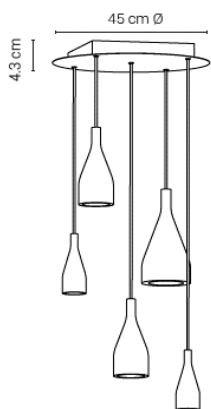

Appendix D

Timber Chandelier 5 pcs. configurator for custom configuration

Step 1: Choose the colour of the ceiling rose

		price per piece	quantity	total
20PLAF0500000001	White (RAL 9016)	300 €		
20PLAF05000000040	Black (RAL 9005)	300 €		

Step 2: Choose the type of shade

20TIM1691A22ESZ	Ash black - L.2M	145 €		
20TIM1691A22ESZ5	Ash black - L.5M	165 €		
20TIM1691A22OAK	Oak - L.2M	155 €		
20TIM1691A22OAK5	Oak - L.5M	175 €		
20TIM1691A22NUT	Walnut - L.2M	165 €		
20TIM1691A22NUT5	Walnut -L.5M	185 €		

Medium

20TIM1691A21ESZ	Ash black - L.2M	165 €		
20TIM1691A21ESZ5	Ash black - L.5M	185 €		
20TIM1691A21OAK	Oak - L.2M	189 €		
20TIM1691A21OAK5	Oak - L.5M	209 €		
20TIM1691A21NUT	Walnut - L.2M	199 €		
20TIM1691A21NUT5	Walnut -L.5M	219 €		

Large

20TIM1691A20ESZ	Ash black - L.2M	199 €		
20TIM1691A20ESZ5	Ash black - L.5M	219 €		
20TIM1691A20OAK	Oak - L.2M	225 €		
20TIM1691A20OAK5	Oak - L.5M	245 €		
20TIM1691A20NUT	Walnut - L.2M	245 €		
20TIM1691A20NUT5	Walnut -L.5M	265 €