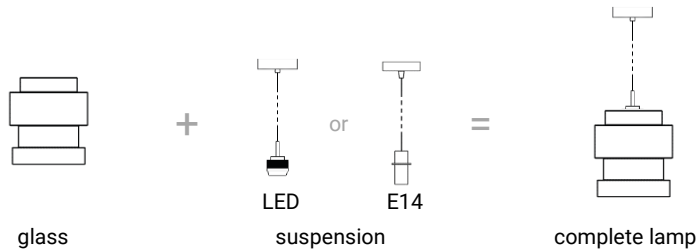

Glass S

20AXLE001500048	Blue	499 €
20AXLE001500031	Brown	499 €
20AXLE001500233	Green	499 €
20AXLE001500161	White	499 €

Glass M

20AXLE001600048	Blue	695 €
20AXLE001600031	Brown	695 €
20AXLE001600233	Green	695 €
20AXLE001600161	White	695 €

Glass L

20AXLE002100048	Blue	745 €
20AXLE002100031	Brown	745 €
20AXLE002100233	Green	745 €
20AXLE002100161	White	745 €

LED suspension

4.7W | 2200-2700K | 470lm | CRI90
Dimmable | phase cut

20AXLE0020LED01	2m black cable / black ceiling rose (RAL 9005)	215 €
20AXLE0050LED01	5m black cable / black ceiling rose (RAL 9005)	249 €