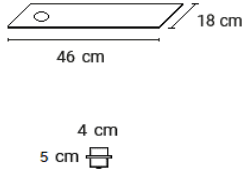

## Table lamp

20FLYBYET127001	White (RAL 9016) 1.85m black cable	734 €
20FLYBYET127040	Black (RAL 9005) 1.85m black cable	734 €
20FLYBYET130001	White (RAL 9016) 1.85m black cable	734 €
20FLYBYET130040	Black (RAL 9005) 1.85m black cable	734 €