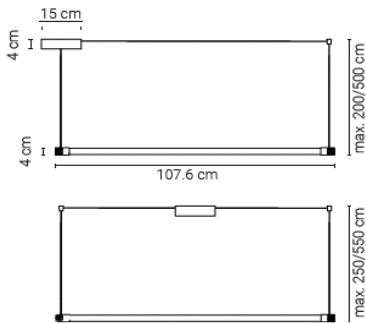

Double

20TIM1692LESZ40	Black (RAL 9005), Ash black	899 €
20TIM1692LOAK40	Black (RAL 9005), Oak	919 €
20TIM1692LNUT40	Black (RAL 9005), Walnut	939 €

Timber Up

Materials: Black (RAL 9005) powder coated steel (base and stem), wood (uplighter)
Built-in LED uplighter | 20W | 1800-3000K | dim to warm | 1900lm | CRI90
Dimmer on cord

20TIM1695LESZ40	Black (RAL 9005), Ash black	849 €
20TIM1695LNUT40	Black (RAL 9005), Oak	879 €
20TIM1695LOAK40	Black (RAL 9005), Walnut	869 €

Vapour

Materials: PMMA and anodized aluminum (fixture), powder coated steel (ceiling rose)
Black ceiling rose | black ceiling connector

Horizontal

Built-in 2 x LED 7.5W | 1000lm | 2700K | CRI90 | dimmable | phase cut

20VAPOUR0030H40	Black heatsinks	3m black cables	699 €
20VAPOUR0030H51	Gold heatsinks	3m black cables	699 €
20VAPOUR0060H40	Black heatsinks	6m black cables	725 €
20VAPOUR0060H51	Gold heatsinks	6m black cables	725 €