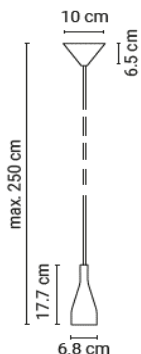

Materials: wood (shade), PVC (ceiling rose black), linen (cable)

Light source included: GU10 LED 6,5W | 2700K | 450lm | CRI90 | dimmable | phase cut

Small

20TIMBER07ESW001	Ash white 2.5m white linen cable	145 €
20TIMBER07OAK001	Oak 2.5m white linen cable	155 €
20TIMBER07NUT001	Walnut 2.5m white linen cable	165 €

Available until stock runs out.