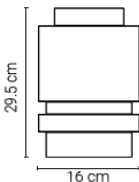

Glass M

20AXLE001600048	Blue	695 €
20AXLE001600031	Brown	695 €
20AXLE001600233	Green	695 €
20AXLE001600161	White	695 €