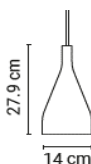

Large

20TIM1691A20ESZ	Ash black - L.2M	199 €		
20TIM1691A20ESZ5	Ash black - L.5M	219 €		
20TIM1691A20OAK	Oak - L.2M	225 €		
20TIM1691A20OAK5	Oak - L.5M	245 €		
20TIM1691A20NUT	Walnut - L.2M	245 €		
20TIM1691A20NUT5	Walnut -L.5M	265 €