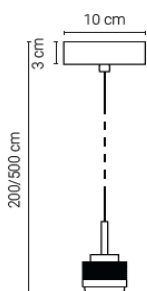

LED suspension

4.7W | 2200-2700K | 470lm | CRI90
Dimmable | phase cut

20AXLE0020LED01	2m black cable / black ceiling rose (RAL 9005)	215 €
20AXLE0050LED01	5m black cable / black ceiling rose (RAL 9005)	249 €