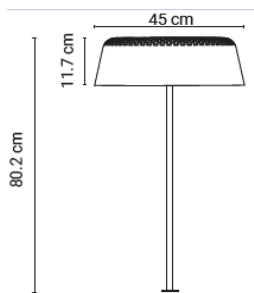

Table lamp		
20RINGT10270001	White (RAL 9016); 1.85 black cable	1.025 €
20RINGT10270040	Black (RAL 9005); 1.85 black cable	1.025 €
Table base		
20VOET00T100001	White (RAL 9016)	125 €
20VOET00T100040	Black (RAL 9005)	125 €
Table mount		
20BLADKOPT10040	Table mounting black for T1 suitable for tabletops up to 50 mm thick	71 €