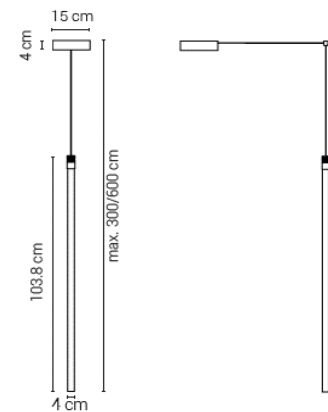

### Horizontal

Built-in 2 x LED 7.5W | 1000lm | 2700K | CRI90 | dimmable | phase cut

20VAPOUR0030H40	Black heatsinks	3m black cables	699 €
20VAPOUR0030H51	Gold heatsinks	3m black cables	699 €
20VAPOUR0060H40	Black heatsinks	6m black cables	725 €
20VAPOUR0060H51	Gold heatsinks	6m black cables	725 €