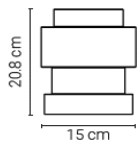

Glass S

20AXLE001500048	Blue	499 €
20AXLE001500031	Brown	499 €
20AXLE001500233	Green	499 €
20AXLE001500161	White	499 €