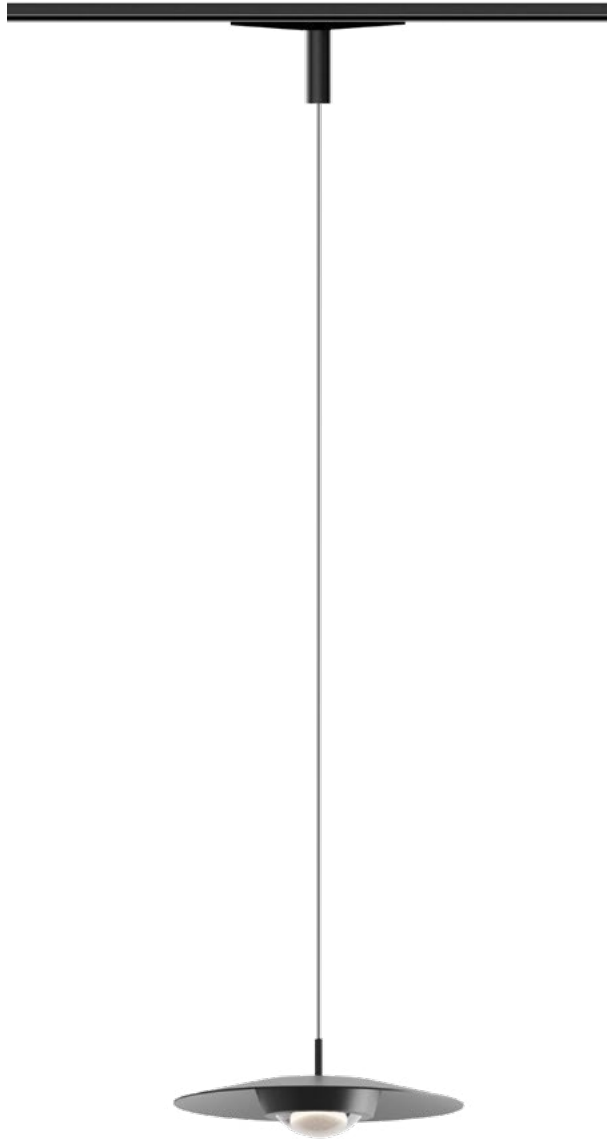

Koinè

track adapter

Thanks to the specific adapter, the suspension version with a reflector diameter of 20 cm, which retains its characteristic cone shape, can be installed on a track.

● AVAILABLE

TRACK ADAPTER
dimmable DALI
Only compatible with Luceplan track

A07/11 only for version Ø 20

1A070/110001	● black	€ 175,00
1A070/110002	○ white	€ 175,00