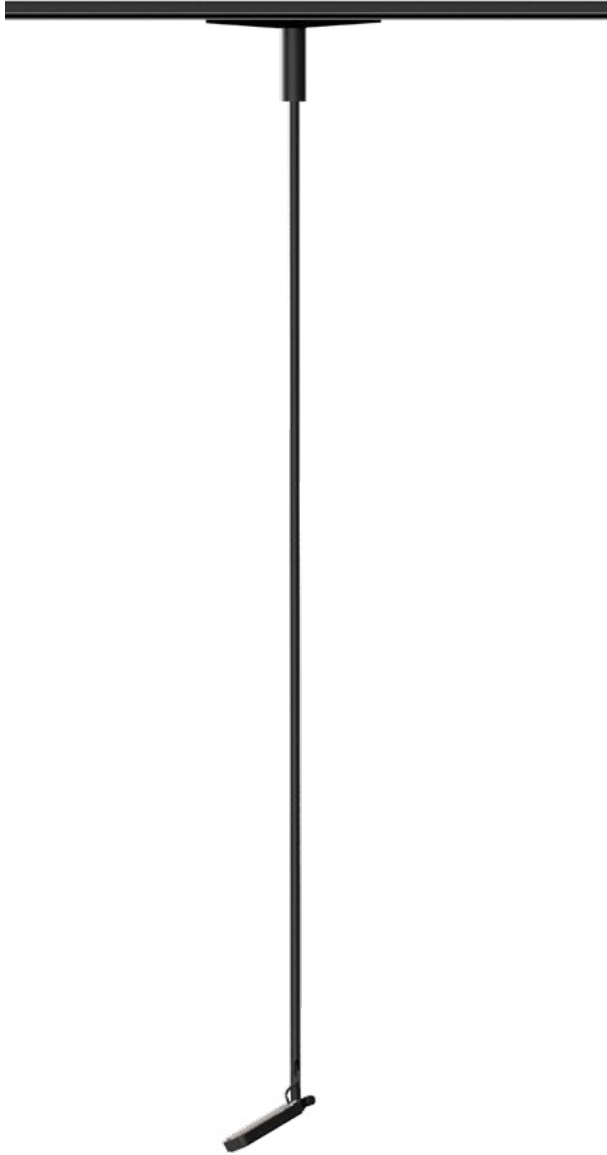

The wall version is equipped with a reflector 20 cm diameter with a characteristic cone shape, mounted on a thin tubular structure.

The lamp is powered by a plug-in ballast and fixed to the wall.

● AVAILABLE

2700K VERSION

A07A20W

1A070A20W001 ● black € 554,00

3000K VERSION

A07A20

1A070A200001 ● black € 554,00

Grande Costanza Open Air

New Costanza Open Air suspension structure. The structure is compatible with both lampshades diameter 70 and H 49 of the floor version and with a new lampshade with a diameter of 50 H 35. Grande Costanza Open Air is a perfect example of how a Luceplan product originally envisioned for interiors, with a few adaptations in terms of materials and finishes, can also live in hybrid indoor-outdoor spaces such as terraces, verandas and porches.

● AVAILABLE

TRACK ADAPTER
dimable DALI
Only compatible with Luceplan track

A05/7

1A050/070001	● black	€ 175,00
1A050/070002	○ white	€ 175,00

Flia track

The lamp is equipped with a track adaptor connected to the lamp structure.