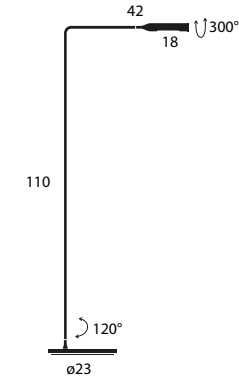

123×56×8 (cm)
0,053 m³ - 4,8 Kg

Model	CCT & Finish	Code	Euro €	Technical Info	
Flo Floor	3000 K	Black Soft-Touch	94501ST00	598,00	6W LED 2-step push button dimming on the head
		NEW Black classic	9450100	565,00	
		Matt white	94502OP00	565,00	
		Matt red	94503OP00	565,00	
		Matt yellow	94505OP00	565,00	
		Metallic bronze	94529MT00	665,00	
		Brushed Nickel	94544000	890,00	
		Gunmetal	94532000	965,00	
	2700 K	Yellow Gold Brushed	94545SL00	1580,00	
		Black Soft-Touch	94501STK27	598,00	
		NEW Black classic	94501K27	565,00	
		Matt white	94502OPK27	565,00	
		Matt red	94503OPK27	565,00	
		Matt yellow	94505OPK27	565,00	
Metallic bronze	94529MTK27	665,00			
Brushed Nickel	94544K27	890,00			
Gunmetal	94532K27	965,00			
Yellow Gold Brushed	94545SLK27	1580,00