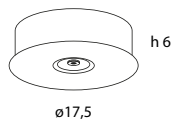

24×24×12 (cm)
0,007 m³ - 1,22 Kg

Model	Finish	Code	Euro €	Technical Info
Round Rose L For max 4 Limbus	Black	AL190D01	235,00	On-off, push dim, 1-10V
	White	AL190D02	235,00	
	Black	AL190DD01	235,00	On-off, DALI
	White	AL190DD02	235,00	
	Black	AL190TF01220	235,00	Phase Cut
	White	AL190TF02220	235,00