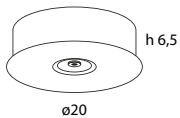

24×24×12 (cm)
0,007 m³ - 1,22 Kg

Model	Finish	Code	Euro €	Technical Info
Round Rose XL For max 8 Limbus	Black	AXL190DD01	435,00	On-off, push dim, 1-10V, DALI
	White	AXL190DD02	435,00