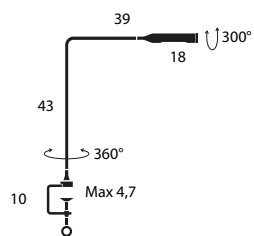

Flo Clamp

69×47×8 (cm)
0,025 m³ - 1,82 Kg

3000 K	NEW Black Soft-Touch	95501ST00	455,00	6W LED 2-step push button dimming on the head
	NEW Black classic	9550100	435,00	
	Matt white	95502OP00	435,00	
	Matt red	95503OP00	435,00	
	Matt yellow	95505OP00	435,00	
	Metallic bronze	95529MT00	475,00	
	Brushed Nickel	95544000	560,00	
	Gunmetal	95532000	595,00	
2700 K	NEW Black Soft-Touch	95501STK27	455,00	
	NEW Black classic	95501K27	435,00	
	Matt white	95502OPK27	435,00	
	Matt red	95503OPK27	435,00	
	Matt yellow	95505OPK27	435,00	
	Metallic bronze	95529MTK27	475,00	
Brushed Nickel	95544K27	560,00		
Gunmetal	95532K27	595,00