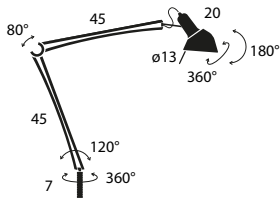

Model	Finish	Code	Euro €	Technical Info
Naomi Body	Black soft-touch	30001ST220	390,00	Max 75W HAL (E27) On/off switch on the head LED bulb included
	Anodised aluminium	30008220	390,00