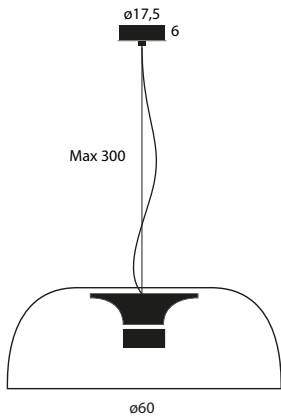

Model	CCT & Finish	Code	Euro €	Technical Info

TIA 600

67×67×34 (cm)
0,15 m³ - 6,5 Kg

3000 K	Matt black	182D01OP00	1590,00	25W LED On-off, push dim, 1-10V, DALI
	Ultra matt white	182D02UM00	1590,00	
	Sapphire blue	182D06ZA00	1590,00	
	Battersea green	182D28BG00	1590,00	
	Oxygen red soft-touch	182D35ST00	1590,00	
	Metallic bronze	182D29MT00	1680,00	
	Matt brushed aluminium	182D34OP00	1770,00	
2700 K	Matt black	182D01OPK27	1590,00	
	Ultra matt white	182D02UMK27	1590,00	
	Sapphire blue	182D06ZAK27	1590,00	
	Battersea green	182D28BGK27	1590,00	
	Oxygen red soft touch	182D35STK27	1590,00	
	Metallic bronze	182D29MTK27	1680,00	
	Matt brushed aluminium	182D34OPK27	1770,00	

3000 K	Matt black	182TF01OP220	1590,00	25W LED Phase Cut
	Ultra matt white	182TF02UM220	1590,00	
	Sapphire blue	182TF06ZA220	1590,00	
	Battersea green	182TF28BG220	1590,00	
	Oxygen red soft-touch	182TF35ST220	1590,00	
	Metallic bronze	182TF29MT220	1680,00	
	Matt brushed aluminium	182TF34OP220	1770,00	
2700 K	Matt black	182TF01OPK27220	1590,00	
	Ultra matt white	182TF02UMK27220	1590,00	
	Sapphire blue	182TF06ZAK27220	1590,00	
	Battersea green	182TF28BGK27220	1590,00	
	Oxygen red soft-touch	182TF35STK27220	1590,00	
	Metallic bronze	182TF29MTK27220	1680,00	
	Matt brushed aluminium	182TF34OPK27220	1770,00