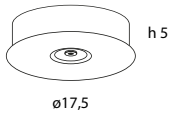

Ceiling roses and accessories for Limbus

Model	Finish	Code	Euro €	Technical Info
Round Rose M For max 1 Limbus	Black	AM190TF01220	210,00	Phase Cut
	White	AM190TF02220	210,00