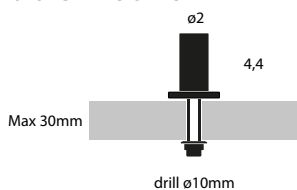

24×16×12 (cm)
0,005 m³ - 0,22 Kg

Model	Finish	Code	Euro €	Technical Info
Table Mount	Polished aluminium	33222000	32,00	For Naomi 300 For Tangram Body 101