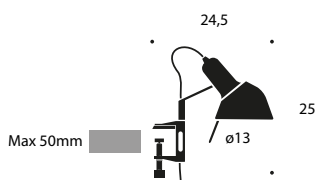

136×27×17 (cm)
0,062 m³ - 2,91 Kg

Model	Finish	Code	Euro €	Technical Info
Naomi Base	Black soft-touch	31001ST220	125,00	-
	Brushed aluminium	31034220	125,00	

29×29×3 (cm)
0,003 m³ - 4,5 Kg

Model	Finish	Code	Euro €	Technical Info
Naomi Morsetto	Anodised aluminium	32908220	220,00	Max 75W HAL (E27) On/off switch on the head LED bulb included