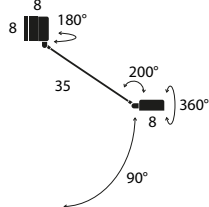

44x17x11 (cm)
0,008 m³ - 0,70 Kg