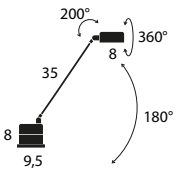

44x17x11 (cm)
0,008 m³ - 0,70 Kg

Model	CCT & Finish	Code	Euro €	Technical Info	
Daphinette LED	3000 K	Black Soft-Touch	09L01ST220	355,00	5W LED On-off switch
		NEW Black classic	09L01220	325,00	
		Matt white	09L02OP220	325,00	
		Matt red	09L03OP220	325,00	
		Matt yellow	09L05OP220	325,00	
		Metallic bronze	09L29MT220	360,00	
		Brushed Nickel	09L44220	420,00	
	2700 K	Black Soft-Touch	09L01STK27220	355,00	
		NEW Black classic	09L01K27220	325,00	
		Matt white	09L02OPK27220	325,00	
		Matt red	09L03OPK27220	325,00	
		Matt yellow	09L05OPK27220	325,00	
		Metallic bronze	09L29MTK27220	360,00	
		Brushed Nickel	09L44K27220	420,00