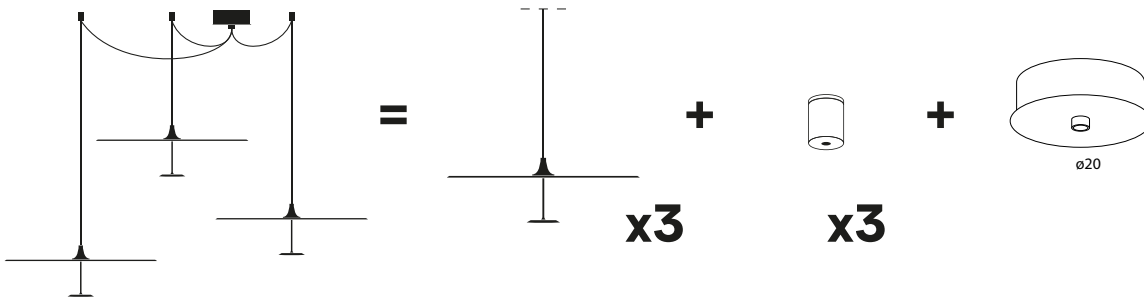

Configuration examples (Dot 600 Lite)

Dot 600 Lite (3 with Round Rose)