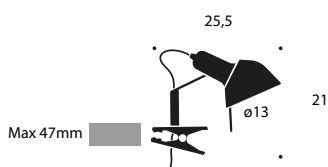

24×24×19 (cm)
0,011 m³ - 0,7 Kg

Model	Finish	Code	Euro €	Technical Info
Naomi Pinza	Anodised aluminium	32808220	220,00	Max 75W HAL (E27) On/off switch on the head LED bulb included