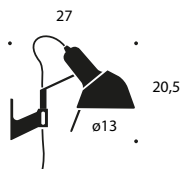

24×24×19 (cm)
0,011 m³ - 0,7 Kg

Model	Finish	Code	Euro €	Technical Info
Naomi Parete	Anodised aluminium	33008220	210,00	Max 75W HAL (E27) On/off switch on the head LED bulb included