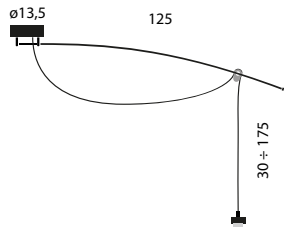

Model	Finish	Code	Euro €	Technical Info
Moove Body	Black soft-touch	75001ST220	550,00	Max 75W HAL (E27) Bulb not included