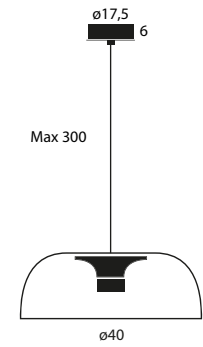

Model	CCT & Finish	Code	Euro €	Technical Info

TIA 400

46×46×27 (cm)
0,057 m³ - 3,2 Kg

3000 K	Matt black	181D01OP00	1080,00	18W LED On-off, push dim, 1-10V, DALI
	Ultra matt white	181D02UM00	1080,00	
	Sapphire blue	181D06ZA00	1080,00	
	Battersea green	181D28BG00	1080,00	
	Oxygen red soft-touch	181D35ST00	1080,00	
	Metallic bronze	181D29MT00	1230,00	
	Matt brushed aluminium	181D34OP00	1290,00	
2700 K	Matt black	181D01OPK27	1080,00	
	Ultra matt white	181D02UMK27	1080,00	
	Sapphire blue	181D06ZAK27	1080,00	
	Battersea green	181D28BGK27	1080,00	
	Oxygen red soft-touch	181D35STK27	1080,00	
	Metallic bronze	181D29MTK27	1230,00	
	Matt brushed aluminium	181D34OPK27	1290,00	

3000 K	Matt black	181TF01OP220	1080,00	18W LED Phase Cut
	Ultra matt white	181TF02UM220	1080,00	
	Sapphire blue	181TF06ZA220	1080,00	
	Battersea green	181TF28BG220	1080,00	
	Oxygen red soft-touch	181TF35ST220	1080,00	
	Metallic bronze	181TF29MT220	1230,00	
	Matt brushed aluminium	181TF34OP220	1290,00	
2700 K	Matt black	181TF01OPK27220	1080,00	
	Ultra matt white	181TF02UMK27220	1080,00	
	Sapphire blue	181TF06ZAK27220	1080,00	
	Battersea green	181TF28BGK27220	1080,00	
	Oxygen red soft-touch	181TF35STK27220	1080,00	
	Metallic bronze	181TF29MTK27220	1230,00	
	Matt brushed aluminium	181TF34OPK27220	1290,00