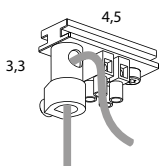

9,5×7,5×206 (cm)
0,015 m³ - 4,48 Kg

Model	Finish	Code	Euro €	Technical Info
Decentral Mount	Black	AC19001	12,00	-
	White	AC19002	12,00	
	Aluminium	AC19022	12,00	

Model	Finish	Code	Euro €	Technical Info
Linear Rose connector	Aluminium	ACB190	20,00	For Linear Rose 200 (ABXL133)