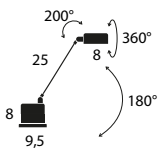

44x17x11 (cm)
0,008 m³ - 1,81 Kg

Model	CCT & Finish	Code	Euro €	Technical Info	
Daphinette Portatile	3000 K	Black Soft-Touch	09P01ST00	375,00	2,5W LED Touch-dimmer on the lamp 220-240 V USB-C charger included
		NEW Black classic	09P0100	355,00	
		Matt white	09P02OP00	355,00	
		Matt red	09P03OP00	355,00	
		Matt yellow	09P05OP00	355,00	
		Metallic bronze	09P29MT00	390,00	
		Brushed Nickel	09P4400	450,00	
	2700 K	Black Soft-Touch	09P01STK27	375,00	
		NEW Black classic	09P01K27	355,00	
		Matt white	09P02OPK27	355,00	
		Matt red	09P03OPK27	355,00	
		Matt yellow	09P05OPK27	355,00	
		Metallic bronze	09P29MTK27	390,00	
		Brushed Nickel	09P44K27	450,00