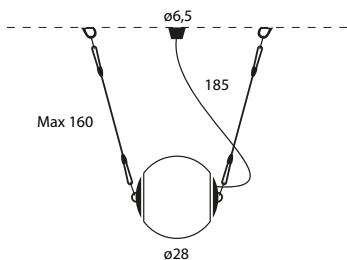

44×44×43 (cm)
0,083 m³ - 5,4 Kg

Model	Finish	Code	Euro €	Technical Info
Perla 28	Polished aluminium - White blown glass	81022220	625,00	Max 100W HAL (E27) Bulb not included