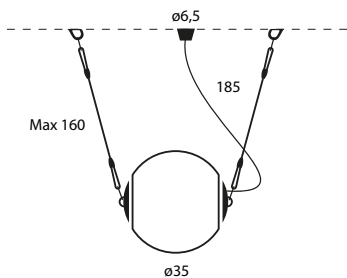

24×16×12 (cm)
0,005 m³ - 0,16 Kg

Model	Finish	Code	Euro €	Technical Info
Perla 35	Polished aluminium - White blown glass	80022220	695,00	Max 100W HAL (E27) Bulb not included