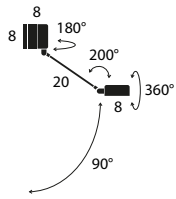

Model	CCT & Finish	Code	Euro €	Technical Info	
Daphine Parete 20 LED	3000 K	Black Soft-Touch	06L01ST00	310,00	5W LED On-off switch
		NEW Black classic	06L0100	280,00	
		Matt white	06L02OP00	280,00	
		Matt red	06L03OP00	280,00	
		Matt yellow	06L05OP00	280,00	
		Metallic bronze	06L29MT00	320,00	
		Brushed Nickel	06L4400	380,00	
	2700 K	Black Soft-Touch	06L01STK27	310,00	
		NEW Black classic	06L01K27	280,00	
		Matt white	06L02OPK27	280,00	
		Matt red	06L03OPK27	280,00	
		Matt yellow	06L05OPK27	280,00	
		Metallic bronze	06L29MTK27	320,00	
		Brushed Nickel	06L44K27	380,00