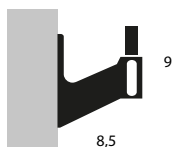

24×16×12 (cm)
0,005 m³ - 0,28 Kg

Model	Finish	Code	Euro €	Technical Info
Wall Attachment	Aluminium	11308220	37,00	For Naomi 300 For Tangram Body 101