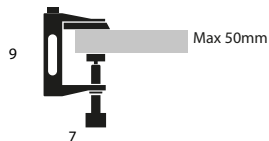

Accessories for Naomi

Model	Finish	Code	Euro €	Technical Info
Clamp On	Aluminium	11208220	37,00	For Naomi 300 For Tangram Body 101