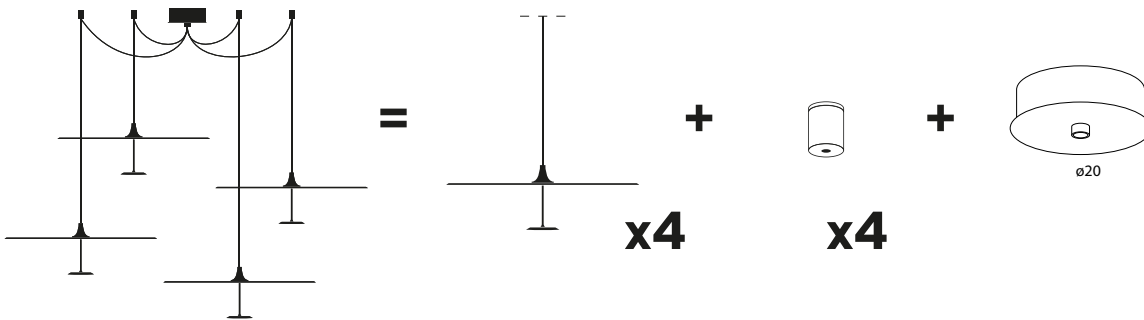

Dot 600 Lite (4 with Round Rose)