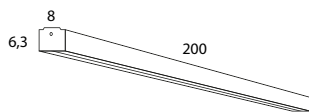

24×24×12 (cm)
0,007 m³ - 1,94 Kg

Model	Finish	Code	Euro €	Technical Info
Linear Rose 200 For max 4 Dot 600 Lite	Black	ABXL133DD01	435,00	On-off, push dim, 1-10V, DALI
	White	ABXL133DD02	435,00