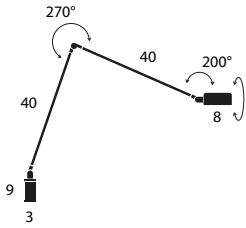

Model	CCT & Finish	Code	Euro €	Technical Info	
Daphne Cilindro LED	3000 K	Black Soft-Touch	10L01ST00	365,00	9W LED On-off switch
		NEW Black classic	10L0100	345,00	
		Matt white	10L02OP00	345,00	
		Matt red	10L03OP00	345,00	
		Matt yellow	10L05OP00	345,00	
		Metallic bronze	10L29MT00	398,00	
	2700 K	Brushed Nickel	10L4400	475,00	
		NEW Black Soft-Touch	10L01STK27	365,00	
		Black classic	10L01K27	345,00	
		Matt white	10L02OPK27	345,00	
		Matt red	10L03OPK27	345,00	
		Matt yellow	10L05OPK27	345,00	
Metallic bronze	10L29MTK27	398,00			
Brushed Nickel	10L44K27	475,00