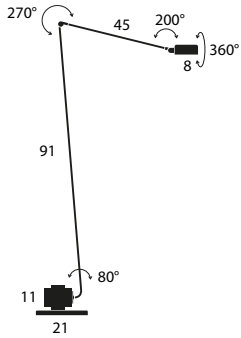

58x28x13 (cm)
0,02 m³ - 1,36 Kg

Model	CCT & Finish	Code	Euro €	Technical Info	
Daphne Terra LED	3000 K	Black Soft-Touch	O2L01ST00	645,00	9W LED 2-step or continuous dimming (settable on the base)
		NEW Black classic	O2L0100	598,00	
		Matt white	O2L02OP00	598,00	
		Matt red	O2L03OP00	598,00	
		Matt yellow	O2L05OP00	598,00	
		Metallic bronze	O2L29MT00	690,00	
		Brushed Nickel	O2L4400	790,00	
	2700 K	Yellow Gold Brushed	O2L45SL00	1430,00	
		NEW Black Soft-Touch	O2L01STK27	645,00	
		Black classic	O2L01K27	598,00	
		Matt white	O2L02OPK27	598,00	
		Matt red	O2L03OPK27	598,00	
		Matt yellow	O2L05OPK27	598,00	
		Metallic bronze	O2L29MTK27	690,00	
Brushed Nickel	O2L44K27	790,00			
Yellow Gold Brushed	O2L45SLK27	1430,00			

109x14x22 (cm)
0,034 m³ - 5,15 Kg

Model	CCT & Finish	Code	Euro €	Technical Info	
Daphne Parete 35 LED	3000 K	Black Soft-Touch	O5L01ST00	310,00	5W LED On-off switch
		NEW Black classic	O5L0100	280,00	
		Matt white	O5L02OP00	280,00	
		Matt red	O5L03OP00	280,00	
		Matt yellow	O5L05OP00	280,00	
		Metallic bronze	O5L29MT00	320,00	
	2700 K	Brushed Nickel	O5L4400	380,00	
		NEW Black Soft-Touch	O5L01STK27	310,00	
		Black classic	O5L01K27	280,00	
		Matt white	O5L02OPK27	280,00	
		Matt red	O5L03OPK27	280,00	
		Matt yellow	O5L05OPK27	280,00	
Metallic bronze	O5L29MTK27	320,00			
Brushed Nickel	O5L44K27	380,00