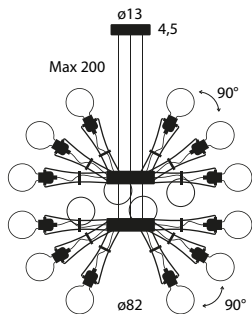

50×50×23 (cm)
0,058 m³ - 3,98 Kg

Model	Finish	Code	Euro €	Technical Info
Matrix Doppia	Black soft-touch	38701ST220	1280,00	Max 16×60W HAL (E27) Bulbs not included
	Brushed nickel	38744220	1420,00