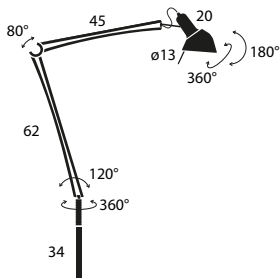

120×27×17 (cm)
0,055 m³ - 2,26 Kg

Model	Finish	Code	Euro €	Technical Info
Naomi Terra Body	Black soft-touch	30501ST220	450,00	Max 75W HAL (E27) On/off switch on the head LED bulb included
	Anodised aluminium	30508220	450,00