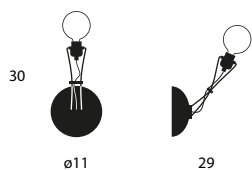

16×16×39 (cm)
0,01 m³ - 0,82 Kg