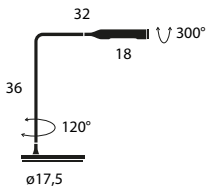

Model	CCT & Finish	Code	Euro €	Technical Info	
Flo Bedside	3000 K	Black Soft-Touch	95001ST00	460,00	3W LED 2-step push button dimming on the head
		NEW Black classic	9500100	415,00	
		Matt white	95002OP00	415,00	
		Matt red	95003OP00	415,00	
		Matt yellow	95005OP00	415,00	
		Metallic bronze	95029MT00	475,00	
		Brushed Nickel	95044000	675,00	
		Gunmetal	95032000	725,00	
	2700 K	Black Soft-Touch	95001STK27	460,00	
		NEW Black classic	95001K27	415,00	
		Matt white	95002OPK27	415,00	
		Matt red	95003OPK27	415,00	
		Matt yellow	95005OPK27	415,00	
		Metallic bronze	95029MTK27	475,00	
Brushed Nickel	95044K27	675,00			
Gunmetal	95032K27	725,00