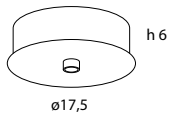

Ceiling roses and accessories* for Dot 600 Lite

Model	Finish	Code	Euro €	Technical Info
Round Rose L For max 1 Dot 600 Lite	Black	AL133D01	250,00	On-off, push dim, 1-10V
	White	AL133D02	250,00	
	Black	AL133DD01	250,00	On-off, DALI
	White	AL133DD02	250,00	
	Black	AL133TF01220	250,00	Phase Cut
	White	AL133TF02220	250,00