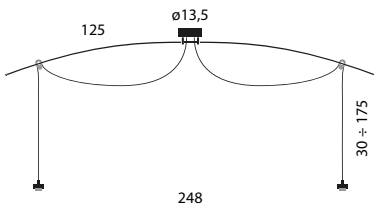

138×12×23 (cm)
0,038 m³ - 2,5 Kg

Model	Finish	Code	Euro €	Technical Info
Moove Doppia Body	Black soft-touch	75101ST220	870,00	Max 75W HAL (E27) Bulbs not included