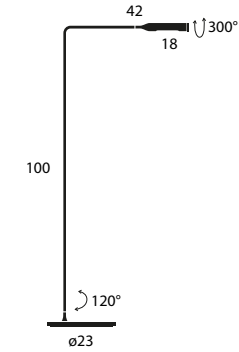

Model	CCT & Finish	Code	Euro €	Technical Info	
Flo Lounge	3000 K	Black Soft-Touch	97101ST00	580,00	3W LED 2-step push button dimming on the head
		NEW Black classic	9710100	530,00	
		Matt white	97102OP00	530,00	
		Matt red	97103OP00	530,00	
		Matt yellow	97105OP00	530,00	
		Metallic bronze	97129MT00	630,00	
		Brushed Nickel	97144000	855,00	
		Gunmetal	97132000	930,00	
	2700 K	Black Soft-Touch	97101STK27	580,00	
		NEW Black classic	97101K27	530,00	
		Matt white	97102OPK27	530,00	
		Matt red	97103OPK27	530,00	
		Matt yellow	97105OPK27	530,00	
		Metallic bronze	97129MTK27	630,00	
Brushed Nickel	97144K27	855,00			
Gunmetal	97132K27	930,00