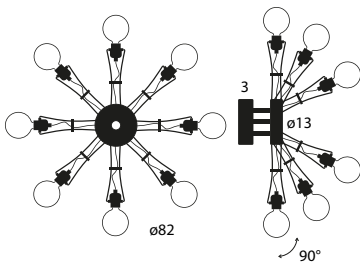

50×50×23 (cm)
0,058 m³ - 6,12 Kg

Model	Finish	Code	Euro €	Technical Info
Matrix Otto P	Black soft-touch	38901ST220	710,00	Max 8×60W HAL (E27) Bulbs not included
	Brushed nickel	38944220	810,00	

50×50×23 (cm)
0,058 m³ - 4,2 Kg

Model	Finish	Code	Euro €	Technical Info
Matrix Mono	Black soft-touch	39501ST220	160,00	Max 60W HAL (E27) Bulb not included
	Brushed nickel	39544220	202,00