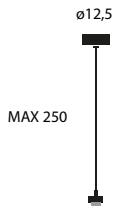

Model	Finish	Code	Euro €	Technical Info
Moove Body	Black soft-touch	75001ST220	550,00	Max 75W HAL (E27) Bulb not included

138×12×23 (cm)
0,038 m³ - 2,5 Kg

Model	Finish	Code	Euro €	Technical Info
Moove Doppia Body	Black soft-touch	75101ST220	870,00	Max 75W HAL (E27) Bulbs not included

138×12×23 (cm)
0,038 m³ - 3,2 Kg

Model	Finish	Code	Euro €	Technical Info
Moove Mono Body	Matt black	75201220	125,00	Max 75W HAL (E27) Bulb not included

24×16×12 (cm)
0,005 m³ - 0,69 Kg

Model	Finish	Code	Euro €	Technical Info
Moove Drum Shade	Black fabric	76001000	280,00	-
	Grey fabric	76004000	280,00	
	White ivory fabric	76013000	280,00	

49×49×26 (cm)
0,062 m³ - 2,6 Kg