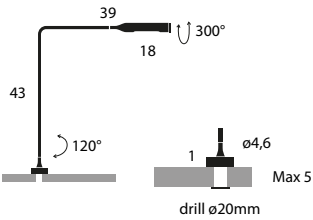

Model	CCT & Finish	Code	Euro €	Technical Info	
Flo Grommet F46 69×47×8 (cm) 0,025 m³ - 1,62 Kg	3000 K	NEW Black Soft-Touch	96001ST00	455,00	6W LED 2-step push button dimming on the head
		NEW Black classic	9600100	435,00	
		Matt white	96002OP00	435,00	
		Matt red	96003OP00	435,00	
		Matt yellow	96005OP00	435,00	
		Metallic bronze	96029MT00	475,00	
		Brushed Nickel	96044000	560,00	
		Gunmetal	96032000	595,00	
	2700 K	NEW Black Soft-Touch	96001STK27	455,00	
		NEW Black classic	96001K27	435,00	
		Matt white	96002OPK27	435,00	
		Matt red	96003OPK27	435,00	
		Matt yellow	96005OPK27	435,00	
		Metallic bronze	96029MTK27	475,00	
Brushed Nickel	96044K27	560,00			
Gunmetal	96032K27	595,00			

Flo Grommet F20

69×47×8 (cm)
0,025 m³ - 1,62Kg

3000 K	NEW Black Soft-Touch	96201ST00	455,00	6W LED 2-step push button dimming on the head
	NEW Black classic	9620100	435,00	
	Matt white	96202OP00	435,00	
	Matt red	96203OP00	435,00	
	Matt yellow	96205OP00	435,00	
	Metallic bronze	96229MT00	475,00	
	Brushed Nickel	96244000	560,00	
	Gunmetal	96232000	595,00	
2700 K	NEW Black Soft-Touch	96201STK27	455,00	
	NEW Black classic	96201K27	435,00	
	Matt white	96202OPK27	435,00	
	Matt red	96203OPK27	435,00	
	Matt yellow	96205OPK27	435,00	
	Metallic bronze	96229MTK27	475,00	
Brushed Nickel	96244K27	560,00		
Gunmetal	96232K27	595,00		

Model	CCT & Finish	Code	Euro €	Technical Info