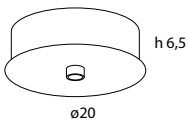

24×24×12 (cm)
0,007 m³ - 1,22 Kg

Model	Finish	Code	Euro €	Technical Info
Round Rose XL For max 4 Dot 600 Lite	Black	AXL133DD01	430,00	On-off, push dim, 1-10V, DALI
	White	AXL133DD02	430,00