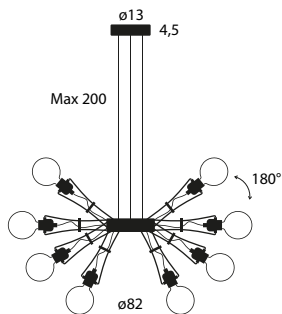

E27 bulb lamps

Model	Finish	Code	Euro €	Technical Info
Matrix Otto	Black soft-touch	38501ST220	650,00	Max 8×60W HAL (E27) Bulbs not included
	Brushed nickel	38544220	770,00