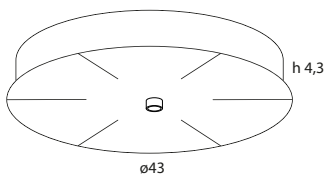

Ceiling roses and accessories for Limbus

Model	Finish	Code	Euro €	Technical Info
Round Rose M For max 1 Limbus	Black	AM190TF01220	210,00	Phase Cut
	White	AM190TF02220	210,00	

24×24×12 (cm)
0,007 m³ - 1,22 Kg

Model	Finish	Code	Euro €	Technical Info
Round Rose L For max 4 Limbus	Black	AL190D01	235,00	On-off, push dim, 1-10V
	White	AL190D02	235,00	
	Black	AL190DD01	235,00	On-off, DALI
	White	AL190DD02	235,00	
	Black	AL190TF01220	235,00	Phase Cut
	White	AL190TF02220	235,00	

24×24×12 (cm)
0,007 m³ - 1,22 Kg

Model	Finish	Code	Euro €	Technical Info
Round Rose XL For max 8 Limbus	Black	AXL190DD01	435,00	On-off, push dim, 1-10V, DALI
	White	AXL190DD02	435,00	

24×24×12 (cm)
0,007 m³ - 1,94 Kg

Model	Finish	Code	Euro €	Technical Info
Round Rose Chandelier For max 6 Limbus	Black	ACX6DD01	470,00	On-off, push dim, 1-10V, DALI
	White	ACX6DD02	470,00	

55×52×13 (cm)
0,037 m³ - 5,12 Kg

Configuration examples on page 29