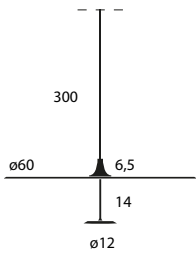

Model	CCT & Finish	Code	Euro €	Technical Info	
Dot 600 Lite Modular electrical wire length 3m	3000 K	Semi-glossy black	133M101SL00	520,00	12W LED Power supply NOT INCLUDED c.c. 500mA (max 60Vdc)
		Ultra matt white	133M102UM00	520,00	
	2700 K	Semi-glossy black	133M101SLK27	520,00	
		Ultra matt white	133M102UMK27	520,00