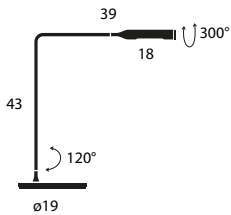

46×40×7,5 (cm)
0,013 m³ - 2,35 Kg

Model	CCT & Finish	Code	Euro €	Technical Info	
Flo Desk	3000 K	Black Soft-Touch	94001ST00	495,00	6W LED 2-step push button dimming on the head
		NEW Black classic	9400100	440,00	
		Matt white	94002OP00	440,00	
		Matt red	94003OP00	440,00	
		Matt yellow	94005OP00	440,00	
		Metallic bronze	94029MT00	525,00	
		Brushed Nickel	94044000	735,00	
		Gunmetal	94032000	795,00	
	2700 K	Black Soft-Touch	94001STK27	495,00	
		NEW Black classic	94001K27	440,00	
		Matt white	94002OPK27	440,00	
		Matt red	94003OPK27	440,00	
		Matt yellow	94005OPK27	440,00	
		Metallic bronze	94029MTK27	525,00	
Brushed Nickel	94044K27	735,00			
Gunmetal	94032K27	795,00			
Yellow Gold Brushed	94045SLK27	1295,00