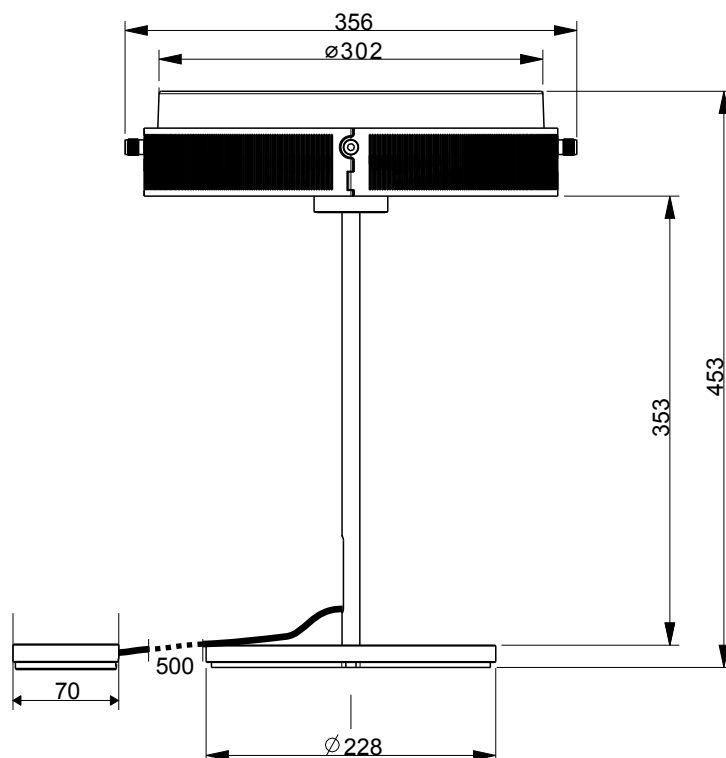

Anima, the first collaboration between renowned French architect Jean Michel Wilmotte and Lumina, is a re-conception of the classic table lamp in an ultra-modern key.

The aim of this metamorphosis was to devise a new approach to light by abandoning the old E27 bulbs in favour of an integrated LED light engine.

Finishing

- **Matt Black**
  with Black Textile cable
- **Matt White**
  with Black Textile cable
- **Anodised Blue**
  with Blue Textile cable
- **Anodised Brass**
  with Gold Textile cable
- **Gun Metal**
  with Black Textile cable

Light emission

- **Light emission:** diffuse
- **Light direction:** Indirect downlight
- **Light source:** LED board
- **Source flux:** 840 lm
- **Emitted flux:** 700 lm
- **Efficacy:** 85 lm/W
- **CCT:** 3000 K
- **CRI index:** 97
- **Lifetime:** >55000h L80 @ 25°C

Electric facts

- **Source power:** 8,5 W
- **Power absorption:** 10 W
- **Stand-by absorption:** <1 W
- **Grid voltage:** 100-240V AC
- **Power supply:** multiplug AC-DC converter provided
- **Dimmability:** Dimmable on push button
- **Energy class:** A++ → E

Technical data

- **Environment:** indoor
- **Placement:** pendant
- **Net weight:** 5,35 Kg
- **Certifications:** CE
- **Suggested ambient:** 25 °C
- **Maximum ambient T:** 40 °C
- **Insulation class:** I
- **Protection class:** IP20

Packaging

- **Material:** glass, stainless steel, aluminium
- **Dimensions:** NA
- **Volume:** NA
- **Gross weight:** NA