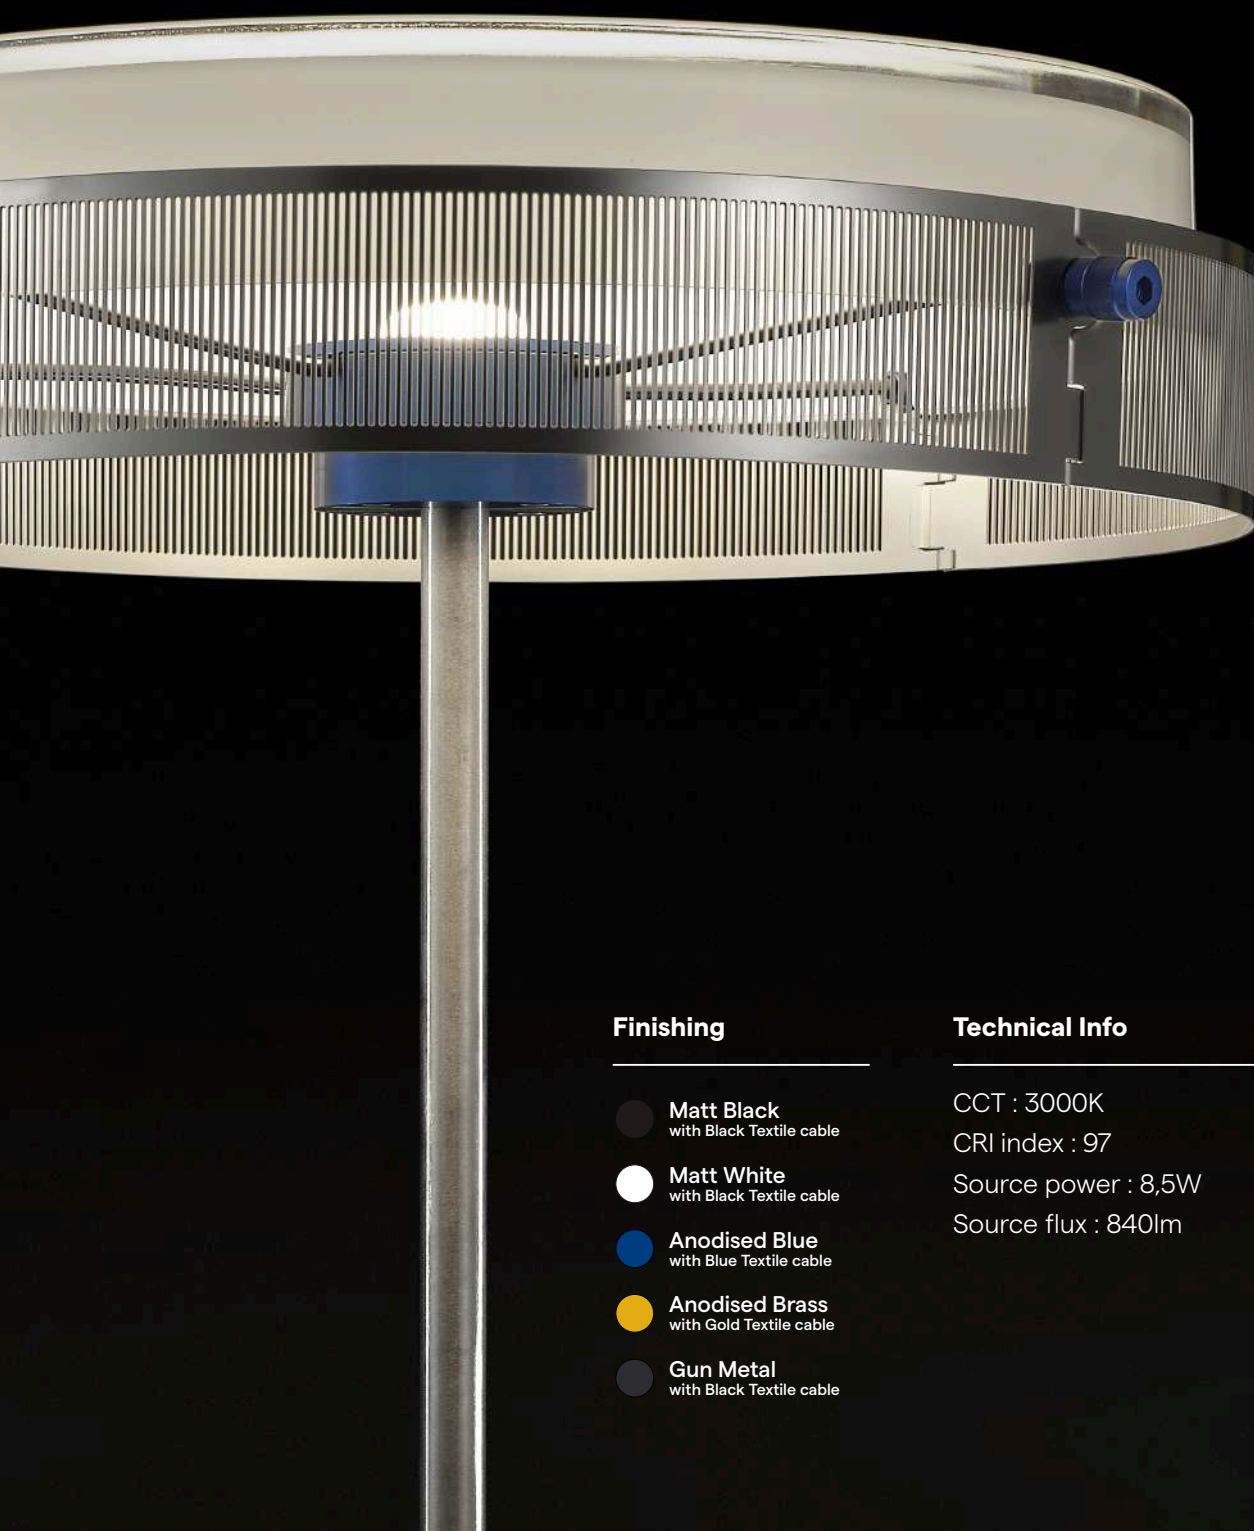

 LUMINA

Anima

design Jean-Michel Wilmotte

lumina.it

Anima - first collaboration with the famous architect Jean-Michel Wilmotte - is a reinterpretation of the abat-jour table lamp.

A classic revisited and updated.

The main body is made of a turned aluminum body housing a LED engine with dedicated optics. Opaline glass, diffuses and reflects soft and comfortable light.

The outer frame is composed by 4 elements made in photo-etched stainless steel.

Brushed stainless-steel stem shows and houses the colored fabric power cable.

The base is in transparent glass, framed by an anodized ring.

No detail of Anima has been left to chance: the dedicated dimmer, in turned aluminum, is matching the metal finish of the lamp.

Technical Info

CCT : 3000K	CCT : 2700K
CRI index : 97	CRI index : 97
Source power : 8,5W	Source power : 8,5W
Source flux : 840lm	Source flux : 800lm

Anima, the first collaboration between renowned French architect Jean Michel Wilmotte and Lumina, is a re-conception of the classic table lamp in an ultra-modern key.