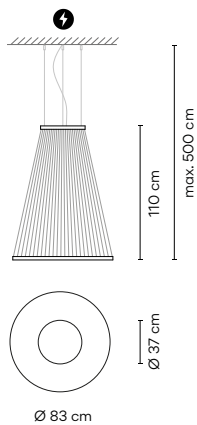

1865

Finishes (threads)	LED Colour Temperature
● 24/ _ _ Beige M1 (NCS S 2005-Y50R)	/1_ 2700 K CRI >90 6050 lm 121 lm/W
● 37/ _ _ Terra Red (NCS S4040-Y70R)	
● 47/ _ _ Green L1 (NCS S 4005-G80Y)	

Control	
1865 _ _ / _ 3 1-10V	3.465,00 €
1865 _ _ / _ D Push; DALI-2	3.640,00 €
1865 _ _ / _ Z Casambi	3.585,00 €

Finishes (rings and canopy)

● Black (NCS S 8500-N)

Materials
Upper ring: Aluminum. Bottom ring: Brass.
Diffuser: PC- Polycarbonate. Threads: PES FR.

Light Source and electronics
1 x LED STRIP 50W 48V
Constant Voltage 48V
90~305Vac 50/60Hz

Packaging
1 Box 0,93 x 0,93 x 0,120 m
Vol 0,1037 m³
Gross weight 11,8 Kg Net weight 8,8 Kg

Multi-volt Dimmer

Select Electrical connection
_10 Surface
_24 Built-in S
_31 Remote Micro