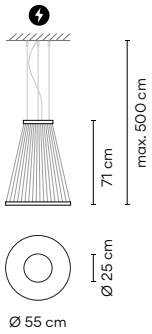

1850

Finishes (threads)	LED Colour Temperature	Control	
● 24/ __ Beige M1 (NCS S 2005-Y50R)	/1 2700 K	1850 __ / _ 3	2.395,00 €
● 37/ __ Terra Red (NCS S4040-Y70R)	CRI >90 3993 lm 121 lm/W	1-10V	
● 47/ __ Green L1 (NCS S 4005-G80Y)		1850 __ / _ D	2.515,00 €
		Push; DALI-2	
		1850 __ / _ Z	2.515,00 €
		Casambi	

Finishes (rings and canopy)
● Black (NCS S 8500-N)

Materials
Upper ring: Aluminum. Bottom ring: Brass.
Diffuser: PC- Polycarbonate. Threads: PES FR.

Light Source and electronics
1 x LED STRIP 33W 48V
Constant Voltage 48V
90-305Vac 50/60Hz

Packaging
1 Box 0,62 x 0,62 x 0,121 m
Vol 0,0461 m³
Gross weight 7,9 Kg Net weight 5,7 Kg

Multi-volt Dimmer

Select Electrical connection
_10 Surface
_24 Built-in S
_31 Remote Micro