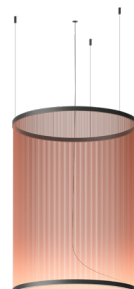

Array

Design by Umut Yamac

A striking pendant of impressive proportions, Array is an exploration of thread and its potential to create lightweight and dynamic sculptures of light.

Pendants

Height 70 cm

Ø 37 cm

1800

Ø 55 cm

1815

Height 110 cm

Ø 37 cm

1805

Ø 55 cm

1820

Ø 83 cm

1830

Ø 124 cm

1840

Height 190 cm

Ø 37 cm

1810

Ø 55 cm

1825

Ø 83 cm

1835

Ø 124 cm

1845