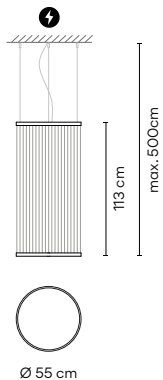

Packaging

1 Box 0,62 x 0,62 x 0,12 m
Vol 0,0461 m³
Gross weight 8,4 Kg Net weight 6,2 Kg

Multi-volt Dimmer

Select Electrical connection
_10 Surface
_24 Built-in S
_31 Remote Micro

1820