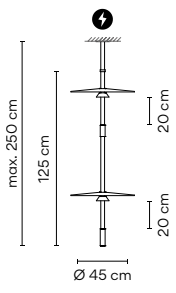

1590

Finishes
● 11/ _ _ Black
(NCS S 8500-N)

LED Colour Temperature
/1 _ 2700 K
CRI>90 1152 lm 132 lm/W

Control
1590 _ _ / _ 1 1.045,00 €
DALI-2
1590 _ _ / _ B 995,00 €
Push; 1-10V
1590 _ _ / _ Z 1.115,00 €
Casambi

Select Electrical connection
_10 Surface
_23 Built-in XS