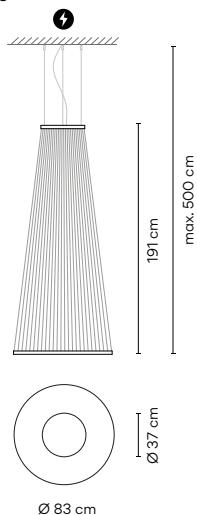

1870

Finishes (threads)	LED Colour Temperature
● 24/ _ _ Beige M1 (NCS S 2005-Y50R)	/1_ 2700 K CRI >90 6050 lm 121 lm/W
● 37/ _ _ Terra Red (NCS S4040-Y70R)	
● 47/ _ _ Green L1 (NCS S 4005-G80Y)	

Control	
1870 _ _ / _ 3 1-10V	3.615,00 €
1870 _ _ / _ D Push; DALI-2	3.800,00 €
1870 _ _ / _ Z Casambi	3.735,00 €

Finishes (rings and canopy)

● Black (NCS S 8500-N)

Materials
Upper ring: Aluminum. Bottom ring: Brass.
Diffuser: PC- Polycarbonate. Threads: PES FR.

Light Source and electronics
1 x LED STRIP 50W 48V
Constant Voltage 48V
90~305Vac 50/60Hz

Packaging
1 Box 0,93 x 0,93 x 0,120 m
Vol 0,1037 m³
Gross weight 12,4 Kg Net weight 9,4 Kg

Multi-volt Dimmer

Select Electrical connection
_10 Surface
_24 Built-in S
_31 Remote Micro