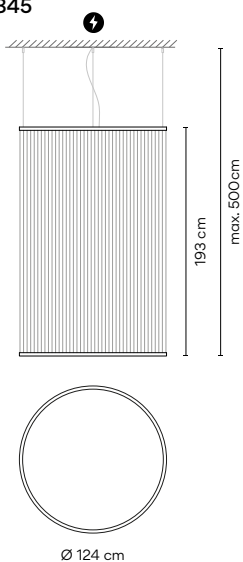

1160 | 10 | /1A | 18

Model | Finish | LED Colour Temperature | Control | Electrical connection

1845

Finishes (threads)	LED Colour Temperature
● 24/ _ _ Beige M1 (NCS S 2005-Y50R)	/1_ 2700 K CRI >90 9196 lm 121 lm/W
● 37/ _ _ Terra Red (NCS S4040-Y70R)	
● 47/ _ _ Green L1 (NCS S 4005-G80Y)	

Control	
1845 _ _ / _ 3 1-10V	5.145,00 €
1845 _ _ / _ D Push; DALI-2	5.405,00 €
1845 _ _ / _ Z Casambi	5.265,00 €

Finishes (rings and canopy)
● Black (NCS S 8500-N)

Materials

Upper ring: Aluminum. Bottom ring: Brass.
Diffuser: PC- Polycarbonate. Threads: PES FR.

Light Source and electronics

1 x LED STRIP 76W 48V
Constant Voltage 48V
90-305Vac 50/60Hz

Packaging

1 Box 1,35 x 1,35 x 0,120 m
Vol 0,2187 m³
Gross weight 19,9 Kg Net weight 13,9 Kg

Select Electrical connection
_10 Surface
_24 Built-in S
_31 Remote Micro