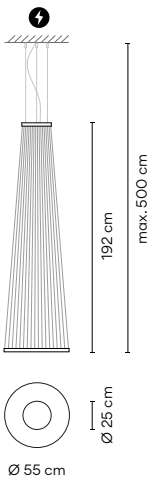

1860

Finishes (threads)	LED Colour Temperature	Control	
● 24/ __ Beige M1 (NCS S 2005-Y50R)	/1 2700 K	1860 __ / _ 3	2.685,00 €
● 37/ __ Terra Red (NCS S4040-Y70R)	CRI >90 3993 lm 121 lm/W	1-10V	
● 47/ __ Green L1 (NCS S 4005-G80Y)		1860 __ / _ D	2.820,00 €
		Push; DALI-2	
		1860 __ / _ Z	2.805,00 €
		Casambi	

Finishes (rings and canopy)
● Black (NCS S 8500-N)

Materials
Upper ring: Aluminum. Bottom ring: Brass.
Diffuser: PC- Polycarbonate. Threads: PES FR.

Light Source and electronics
1 x LED STRIP 33W 48V
Constant Voltage 48V
90-305Vac 50/60Hz

Packaging
1 Box 0,62 x 0,62 x 0,121 m
Vol 0,0461 m³
Gross weight 8,7 Kg Net weight 6,5 Kg

Multi-volt Dimmer

Select Electrical connection
_10 Surface
_24 Built-in S
_31 Remote Micro