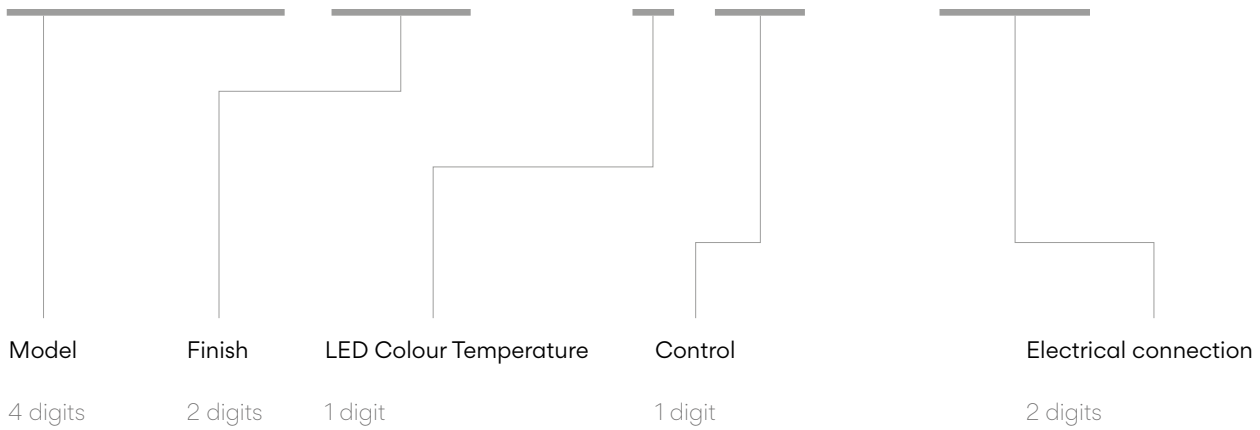

Item coding

Some pendant models offer different electrical connection typology, these will require additional coding.

ITEM CODING

Reference

Model 4 digits   Finish 2 digits   LED Colour Temperature 1 digit   Control 1 digit   Electrical connection 2 digits

Type	Model
0 Without LED	0 Basic
1 2700 K	1 Micro
2 3000 K	2 XXS
3 3500 K	3 XS
4 4000 K	4 S
7 2200 K	5 M
8 Tunable White	6 L
9 Tunable Red	8 Free wire
A TW + RGB	9 Mud kit
B 2700 + RGB	
C 3000 + RGB	
F Dim to Warm	
0 On/ Off	
1 DALI	
2 0-10V	
3 1-10V	
4 TRIAC	
5 Push	
6 Sensor	
7 Lutron	
8 Push 2	
A Push; 1-10V; DALI	
B Push; 1-10V	
C 1-10V; DALI	
D Push; DALI	
E Casambi PTP; On/ Off	
F Simultaneous line Push 1-10V; DALI; Casambi	
M Without driver	
W Wiz	
Y Protopixel	
Z Casambi *	

Infinite colour

* Casambi refers to wireless dimming solutions. Ask for more information.

Should you need a non-standard product. Please, request sales conditions.