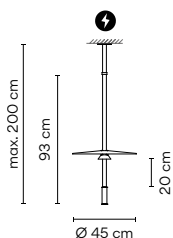

Finishes
● 11/ _ _ Black (NCS S 8500-N)

LED Colour Temperature
/1 _ 2700 K CRI >90 726 lm 124 lm/W

Control

1585 _ _ / _ 1 DALI-2	765,00 €
1585 _ _ / _ B Push; 1-10V	725,00 €
1585 _ _ / _ Z Casambi	845,00 €

Materials
Diffuser: PMMA. Rods: Stainless steel.
Body: Aluminum. Canopy: ABS.

Light Source and electronics
2 x LED 3W 175 mA
Constant current 350 mA
110-240Vac 50/60Hz

Packaging
2 Boxes
Box 1: 0,07 x 0,07 x 1,25 m
Box 2: 0,51 x 0,51 x 0,16 m
Total Vol 0,0478 m³
Gross weight 5,5 Kg Net weight 4 Kg

Notes
Additional cable length personalisation 16,00 €/m

LED IP20 Bi-volt

Select Electrical connection
_10 Surface
_23 Built-in XS