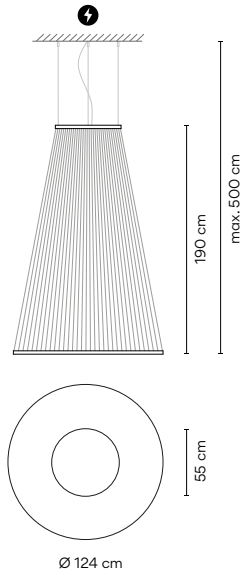

1880

Finishes (threads)	LED Colour Temperature	Control	
● 24/ _ _ Beige M1 (NCS S 2005-Y50R)	/1_ 2700 K	1880 _ _ / _ 3	4.810,00 €
● 37/ _ _ Terra Red (NCS S4040-Y70R)	CRI >90 9196 lm 121lm/W	1-10V	
● 47/ _ _ Green L1 (NCS S 4005-G80Y)		1880 _ _ / _ D	5.055,00 €
		Push; DALI-2	
		1880 _ _ / _ Z	4.930,00 €
		Casambi	

Finishes (rings and canopy)
● **Black** (NCS S 8500-N)

Materials
Upper ring: Aluminum. Bottom ring: Brass.
Diffuser: PC- Polycarbonate. Threads: PES FR.

Light Source and electronics
1 x LED STRIP 76W 48V
Constant Voltage 48V
90-305Vac 50/60Hz

Packaging
1 Box 1,35 x 1,35 x 0,12 m
Vol 0,2187 m³
Gross weight 16,8 Kg Net weight 12,8 Kg

Notes
Additional cable length
personalisation **16,00 €/m**

Select Electrical connection
_10 Surface
_24 Built-in S
_31 Remote Micro

Electrical connection options

Choose your preferred installation option according to your needs.

Drop ceiling

Regular ceiling

_31 Remote Micro

_24 Built-in S

_10 Surface

Ø 3 cm
height 7 cm
for plaster ceilings.
Black finish.

Ø 8 cm
height 6 cm
black finish.

Ø 25,5 cm
height 4,5 cm
black finish.

Ø 37,5 cm
height 4,5 cm
black finish.