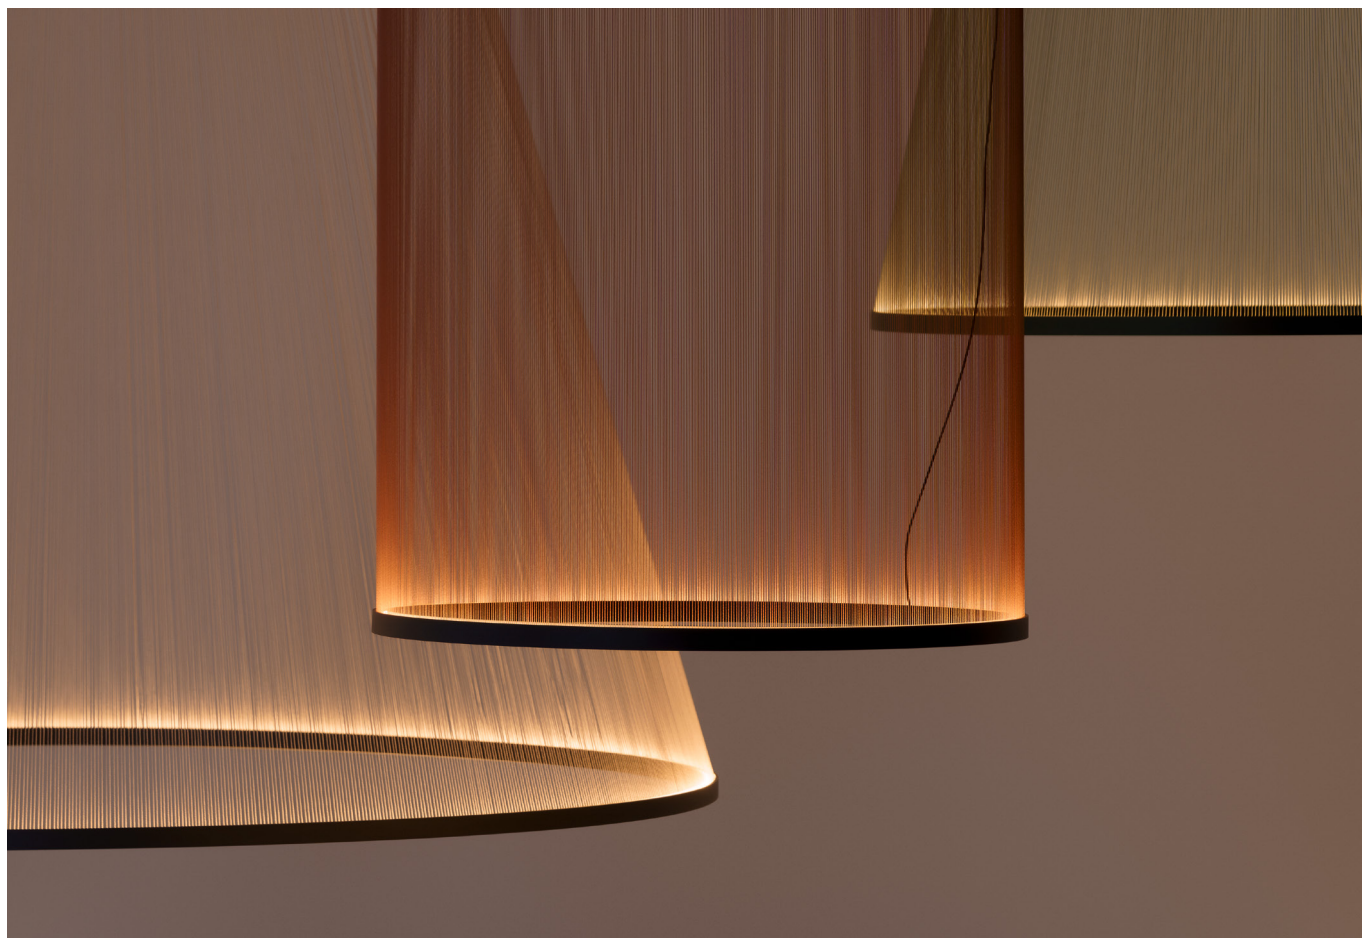

1160 | 10 | /1A | 18

Model | Finish | LED Colour Temperature | Control | Electrical connection

1845

Finishes (threads)	LED Colour Temperature
● 24/ _ _ Beige M1 (NCS S 2005-Y50R)	/1_ 2700 K CRI >90 9196 lm 121 lm/W
● 37/ _ _ Terra Red (NCS S4040-Y70R)	
● 47/ _ _ Green L1 (NCS S 4005-G80Y)	

Control	
1845 _ _ / _ 3 1-10V	5.145,00 €
1845 _ _ / _ D Push; DALI-2	5.405,00 €
1845 _ _ / _ Z Casambi	5.265,00 €

Finishes (rings and canopy)
● Black (NCS S 8500-N)

Materials

Upper ring: Aluminum. Bottom ring: Brass.
Diffuser: PC- Polycarbonate. Threads: PES FR.

Light Source and electronics

1 x LED STRIP 76W 48V
Constant Voltage 48V
90-305Vac 50/60Hz

Packaging

1 Box 1,35 x 1,35 x 0,120 m
Vol 0,2187 m³
Gross weight 19,9 Kg Net weight 13,9 Kg

Select Electrical connection
_10 Surface
_24 Built-in S
_31 Remote Micro