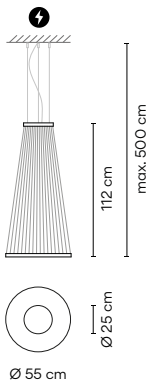

1855

Finishes (threads)	LED Colour Temperature	Control	
● 24/ __ Beige M1 (NCS S 2005-Y50R)	/1 2700 K	1855 __ / _ 3	2.580,00 €
● 37/ __ Terra Red (NCS S4040-Y70R)	CRI >90 3993 lm 121 lm/W	1-10V	
● 47/ __ Green L1 (NCS S 4005-G80Y)		1855 __ / _ D	2.710,00 €
		Push; DALI-2	
		1855 __ / _ Z	2.700,00 €
		Casambi	

Finishes (rings and canopy)
● Black (NCS S 8500-N)

Materials
Upper ring: Aluminum. Bottom ring: Brass.
Diffuser: PC- Polycarbonate. Threads: PES FR.

Light Source and electronics
1 x LED STRIP 33W 48V
Constant Voltage 48V
90-305Vac 50/60Hz

Packaging
1 Box 0,62 x 0,62 x 0,121 m
Vol 0,0461 m³
Gross weight 8,3 Kg Net weight 6,1 Kg

Multi-volt Dimmer

Select Electrical connection
_10 Surface
_24 Built-in S
_31 Remote Micro