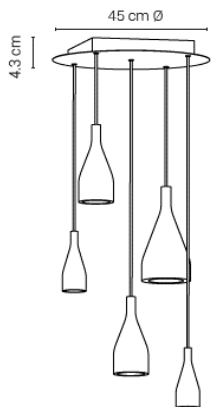

Large

20TIMBER14ESZ002	Ash black	199 €		
20TIMBER14ESW001	Ash white	199 €		
20TIMBER14OAK001	Oak	225 €		
20TIMBER14NUT001	Walnut	245 €		

Total €

Appendix D

Timber Chandelier 5 pcs. configurator for custom configuration