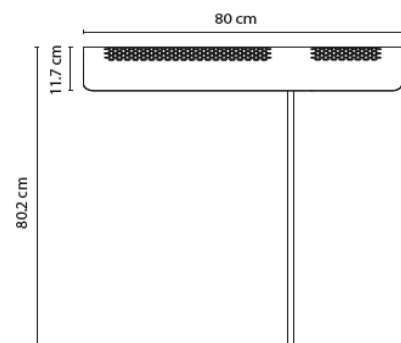

Table lamp

20FLYBYET127001	White (RAL 9016) 1.85m black cable	734 €
	Built-in LED 16.4W 2700K 1800lm CRI90	
20FLYBYET127040	Black (RAL 9005) 1.85m black cable	734 €
	Built-in LED 16.4W 2700K 1800lm CRI90	
20FLYBYET130001	White (RAL 9016) 1.85m black cable	734 €
	Built-in LED 21.6W 3000K 1850lm CRI90	
20FLYBYET130040	Black (RAL 9005) 1.85m black cable	734 €
	Built-in LED 21.6W 3000K 1850lm CRI90	