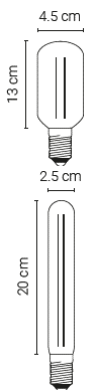

E14 light sources (recommended)

20FILAMENTLED45	LED Filament E14 4.5W | 2700K | 450lm | CRI90 A+ dimmable phase cut	25 €		
20FILAMENTLED25	LED Filament E14 4.5W | 2700K | 400lm | CRI90 A+ dimmable phase cut	20 €		

Total €