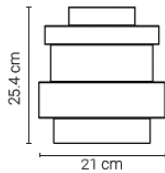

Glass L

20AXLE002100048	Blue	745 €		
20AXLE002100031	Brown	745 €		
20AXLE002100233	Green	745 €		
20AXLE002100161	White	745 €		

Step 4: Add driver in combination with LED suspension

20DRIVER00004	250-900mA | 20W | phase cut	104 €		

Dali driver on request