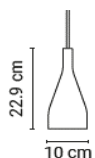

Step 1: Choose the colour of the ceiling rose

		price per piece	quantity	total
20PLAF0500000001	White (RAL 9016)	300 €		
20PLAF0500000040	Black (RAL 9005)	300 €		

Step 2: Choose the type of shade

Small

20TIMBER07ESZ002	Ash black	145 €		
20TIMBER07ESW001	Ash white	145 €		
20TIMBER07OAK001	Oak	155 €		
20TIMBER07NUT001	Walnut	165 €		