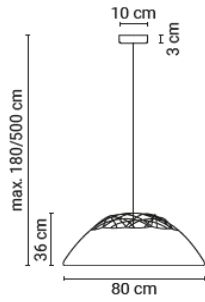

M E27 max. 60W excl. light source

20GLOW08005001	White	1.8m cable	399 €
20GLOW08005040	Black	1.8m cable	399 €
20GLOW08005070	Grey	1.8m cable	399 €
20GLOW08005501	White	5m cable	429 €
20GLOW08005540	Black	5m cable	429 €
20GLOW08005570	Grey	5m cable	429 €