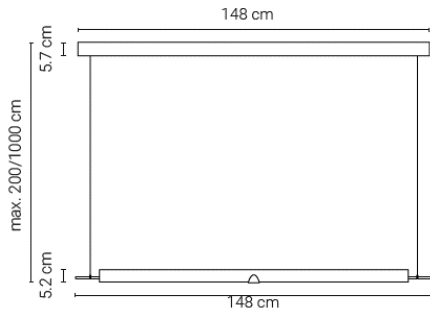

Materials: powder coated aluminium (fixture), powder coated steel (canopy), steel (cables)
Built-in LED SORAA spot | 6W | 2700K | 430lm | CRI90
Built-in LED strip | 25.2W | 2700K-4000K | 2400-2650lm | CRI90
Touch dimmer on fixture

20HL24000009016	White (RAL 9016) fixture and ceiling box	1.550 €
20HL24KAB000010	10m steel cables (to replace the regular 2m)	35 €

Available until stock runs out.

Axle

Materials: blown glass, anodized aluminium and steel

You need two articles for a complete Axle: 1 Axle glass + 1 suspension (Led or E14).