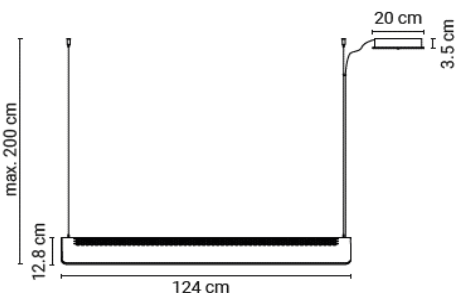

20FLYBYE0027001	White (RAL9016) fixture and ceiling rose	695 €
	Built-in LED | 23W | 2700K | 3000lm | CRI90	
20FLYBYE0027040	Black (RAL 9005) fixture and ceiling rose	695 €
	Built-in LED | 23W | 2700K | 3000lm | CRI90	
20FLYBYE0030001	White (RAL9016) fixture and ceiling rose	695 €
	Built-in LED | 23W | 3000K | 3100lm | CRI90	
20FLYBYE0030040	Black (RAL 9005) fixture and ceiling rose	695 €
	Built-in LED | 23W | 3000K | 3100lm | CRI90	

20DRIVER00007	Dali driver	104 €

Flybye cover (optional)

Material: 100% new wool; perforated

20FLYBYECOV0653	Divina MD 653 - red	135 €
20FLYBYECOV0843	Divina MD 843 - blue	135 €
20FLYBYECOV0453	Divina MD 453 - beige	135 €
20FLYBYECOV0773	Divina MD 773 - dark blue	135 €
20FLYBYECOV0973	Divina MD 973 - dark green	135 €

Flybye T1

Material: powder coated steel (shade), PMMA (diffuser)
Built-in LED | non-dimmable | switch on stem | including plug driver

You need two articles for a complete Flybye T1: 1 Flybye T1 table lamp + 1 table base or table mount.