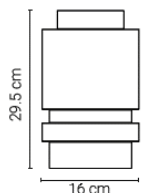

Appendix A

Axle Chandelier 3 glasses configurator for custom configuration

Step 1: Choose the colour of the ceiling rose

		price per piece	quantity	total
20PLAF0300000001	White (RAL 9016)	295 €		
20PLAF0300000040	Black (RAL 9005)	295 €		

Step 2: Choose the suspension type

LED suspension (If chosen, always add step 4)

20AXLE0020LED01	2m black cable	215 €		
20AXLE0050LED01	5m black cable	249 €		

Or

E14 suspension; max. 40W

20AXLE0040E1401	4m black cable	99 €		

Step 3: Choose the glass type and colour

Glass S

20AXLE001500048	Blue	499 €		
20AXLE001500031	Brown	499 €		
20AXLE001500233	Green	499 €		
20AXLE001500161	White	499 €		

Glass M

20AXLE001600048	Blue	695 €		
20AXLE001600031	Brown	695 €		
20AXLE001600233	Green	695 €		
20AXLE001600161	White	695 €		

Glass L

20AXLE002100048	Blue	745 €		
20AXLE002100031	Brown	745 €		
20AXLE002100233	Green	745 €		
20AXLE002100161	White	745 €		

Step 4: Add driver in combination with LED suspension

20DRIVER00003	250-900mA | 20W | phase cut	104 €		

Dali driver on request

E14 light sources (recommended)

20FILAMENTLED45	LED Filament E14 4.5W | 2700K | 450lm | CRI90 A+ dimmable phase cut	25 €		

20FILAMENTLED25	LED Filament E14 4.5W | 2700K | 400lm | CRI90 A+ dimmable phase cut	20 €		

Total €