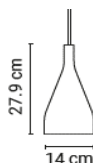

Large

20TIMBER14ESZ002	Ash black	199 €		
20TIMBER14ESW001	Ash white	199 €		
20TIMBER14OAK001	Oak	225 €		
20TIMBER14NUT001	Walnut	245 €		

Total €