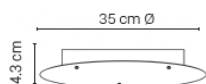

Accessories

Materials: powder coated steel

Ceiling rose 3 pcs

20PLAF0300000001 White (RAL 9016)

295 €

20PLAF0300000040 Black (RAL 9005)

295 €