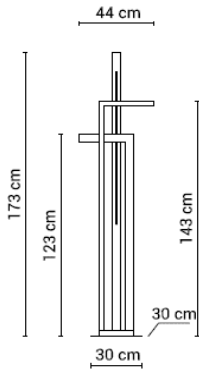

base and stem black

470 €

Reflex

Materials: oak wood, stainless steel

Vertical: Built-in LED 11,2W | 2700K | 980lm | CRI90 | on/off switch on cable

Horizontal (each): Built-in LED 5W | 2700K | 420lm | CRI90 | on/off switch on cable