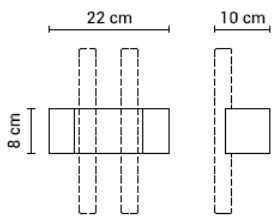

Minimism

Materials: oak wood
 S14d | 230V | max. 8W LED
 Excl. light source

Single

20MINI1726A1OAK Oak natural 250 €
 20MINI1726A1ESZ Oak black stain 260 €

Double

20MINI1726A40AK

Oak natural

345 €