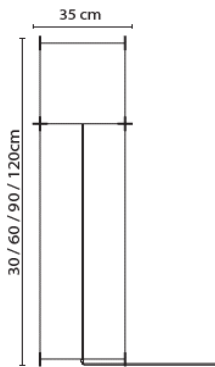

Classic

20LOTEK12001002 Classic black frame (4-unit box, price per unit) 125 €
20LOTEK12002001 Classic steel frame (4-unit box, price per unit) 105 €

Spare parts

08LOTEK03006001 Classic cloth set white (4 sets, price per set) 35 €
08LOTEKVIKANT Classic aluminium square frame 18 €
08LOTEKVIKANTZW Classic black square frame 18 €
08LOTEK0000E004 Classic black cable, 2m 18 €