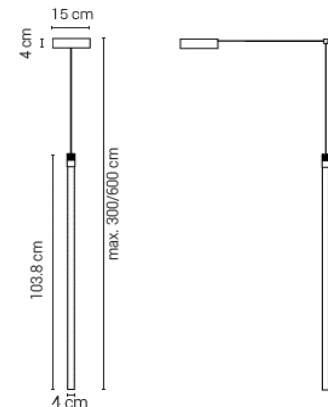

Vertical

Built-in LED 7.5W | 500lm | 2700K | CRI90 | dimmable | phase cut

20VAPOUR0030V40	Black heatsinks	3m black cables	599 €
20VAPOUR0030V51	Gold heatsinks	3m black cables	599 €
20VAPOUR0060V40	Black heatsinks	6m black cables	625 €
20VAPOUR0060V51	Gold heatsinks	6m black cables	625 €

20DRIVER00006	Dali driver	104 €

Sleeve (optional)

Materials: PET and anodized aluminum

20VAPOUR000TRGO	Transparant sleeve / gold holders	219 €
20VAPOUR000TRZW	Transparant sleeve / black holders	219 €
20VAPOUR000ZWZW	Black sleeve / black holders	219 €