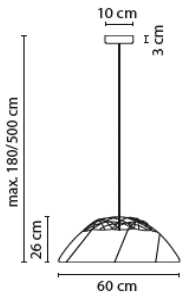

Shipping costs

Glow XL shipping costs for Netherlands
 Glow XL shipping costs for other countries

45 €
 upon request

XL Available until stock runs out.

Glow Knit

Materials: stainless steel (frame), steel (ceiling rose)
 Cover: Runner by Gabriel (80% polyester / 20% post-consumer recycled polyester)
 Ceiling rose and cable black