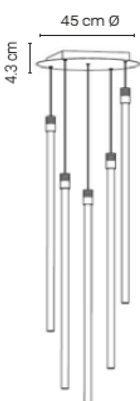

Chandelier 5 pcs

Ceiling rose (white RAL 9016 or black RAL 9005)

20VAPOURCH53V40	Black heatsinks 3m black cables	3.399 €
20VAPOURCH53V51	Gold heatsinks 3m black cables	3.399 €
20VAPOURCH56V40	Black heatsinks 6m black cables	3.529 €
20VAPOURCH56V51	Gold heatsinks 6m black cables	3.529 €

For custom configuration see Vapour configuration form in appendix F of pricelist.

Sleeve (optional)

Materials: PET and anodized aluminum

20VAPOUR000TRGO	Transparant sleeve / gold holders	219 €
20VAPOUR000TRZW	Transparant sleeve / black holders	219 €
20VAPOUR000ZWZW	Black sleeve / black holders	219 €

Xio