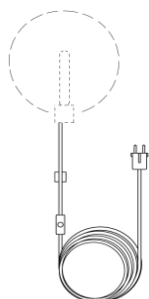

20KING05005040	black	(excl. cable)	365 €
20KING05005051	gold	(excl. cable)	365 €

Cable (optional)

20KING05009000	4m black cable with switch, plug and cable guide	65 €