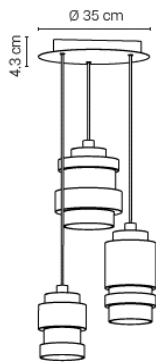

20PLAF0500000001 White (RAL 9016)

300 €

20PLAF0500000040 Black (RAL 9005)

300 €

Appendix A

Axle Chandelier 3 glasses configurator for custom configuration

Step 1: Choose the colour of the ceiling rose

		price per piece	quantity	total
20PLAF0300000001	White (RAL 9016)	295 €		
20PLAF0300000040	Black (RAL 9005)	295 €		