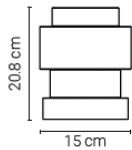

Step 3: Choose the glass type and colour

Glass S

20AXLE001500048	Blue	499 €		
20AXLE001500031	Brown	499 €		
20AXLE001500233	Green	499 €		
20AXLE001500161	White	499 €