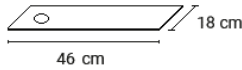

Table lamp

20FLYBYET127001	White (RAL 9016) 1.85m black cable	734 €
	Built-in LED 16.4W 2700K 1800lm CRI90	
20FLYBYET127040	Black (RAL 9005) 1.85m black cable	734 €
	Built-in LED 16.4W 2700K 1800lm CRI90	
20FLYBYET130001	White (RAL 9016) 1.85m black cable	734 €
	Built-in LED 21.6W 3000K 1850lm CRI90	
20FLYBYET130040	Black (RAL 9005) 1.85m black cable	734 €
	Built-in LED 21.6W 3000K 1850lm CRI90	