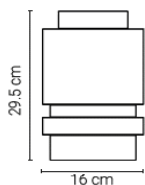

Glass M

20AXLE001600048	Blue	695 €
20AXLE001600031	Brown	695 €
20AXLE001600233	Green	695 €
20AXLE001600161	White	695 €