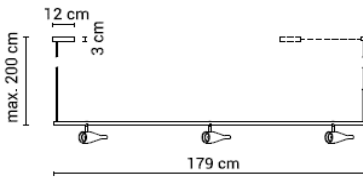

3-Spot

20TIM1693LESZ40	Black (RAL 9005), Ash black	1.379 €
20TIM1693LOAK40	Black (RAL 9005), Oak	1.379 €
20TIM1693LNUT40	Black (RAL 9005), Walnut	1.399 €