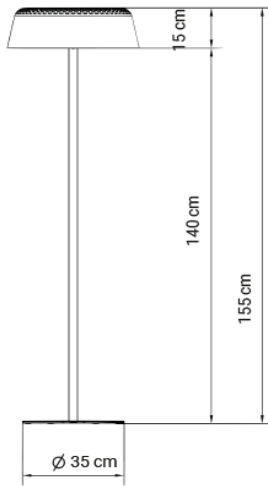

Ring Floor

Materials: powder coated aluminium (shade), powder coated steel (base and stem)
Built-in LED 24W | 2700K | 2700lm | CRI90 | dimmer on stem

You need two articles for a complete Ring Floor: 1 Shade + 1 base and stem.

Shade Ring

20RINGKAP000001	White (RAL 9016)	385 €
20RINGKAP000040	Black (RAL 9005)	385 €

Base and stem

20RINGVL0027001	White (RAL 9016)	689 €
20RINGVL0027040	Black (RAL 9005)	689 €

Ring T1