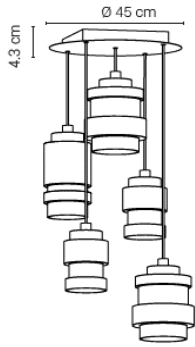

Total €

Appendix B

Axle Chandelier 5 glasses configurator for custom configuration

Step 1: Choose the colour of the ceiling rose		price per piece	quantity	total
20PLAF0500000001	White (RAL 9016)	300 €		
20PLAF0500000040	Black (RAL 9005)	300 €		