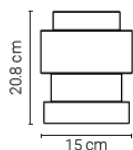

Appendix A

Axle Chandelier 3 glasses configurator for custom configuration

Step 1: Choose the colour of the ceiling rose

		price per piece	quantity	total
20PLAF0300000001	White (RAL 9016)	295 €		
20PLAF0300000040	Black (RAL 9005)	295 €		

Step 2: Choose the suspension type

LED suspension (If chosen, always add step 4)

20AXLE0020LED01	2m black cable	215 €		
20AXLE0050LED01	5m black cable	249 €		

Or

E14 suspension; max. 40W

20AXLE0040E1401	4m black cable	99 €		

Step 3: Choose the glass type and colour

Glass S

20AXLE001500048	Blue	499 €		
20AXLE001500031	Brown	499 €		
20AXLE001500233	Green	499 €		
20AXLE001500161	White	499 €		

Glass M

20AXLE001600048	Blue	695 €		
20AXLE001600031	Brown	695 €		
20AXLE001600233	Green	695 €		
20AXLE001600161	White	695 €		

Glass L

20AXLE002100048	Blue	745 €		
20AXLE002100031	Brown	745 €		
20AXLE002100233	Green	745 €		
20AXLE002100161	White	745 €		

Step 4: Add driver in combination with LED suspension

20DRIVER00003	250-900mA | 20W | phase cut	104 €		

Dali driver on request

E14 light sources (recommended)

20FILAMENTLED45	LED Filament E14 4.5W | 2700K | 450lm | CRI90 A+ dimmable phase cut	25 €		

20FILAMENTLED25	LED Filament E14 4.5W | 2700K | 400lm | CRI90 A+ dimmable phase cut	20 €		

Total €