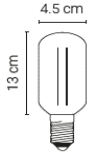

E14 light sources (recommended)

20FILAMENTLED45   LED Filament E14   25 €
4.5W | 2700K | 450lm | CRI90
A+ dimmable phase cut