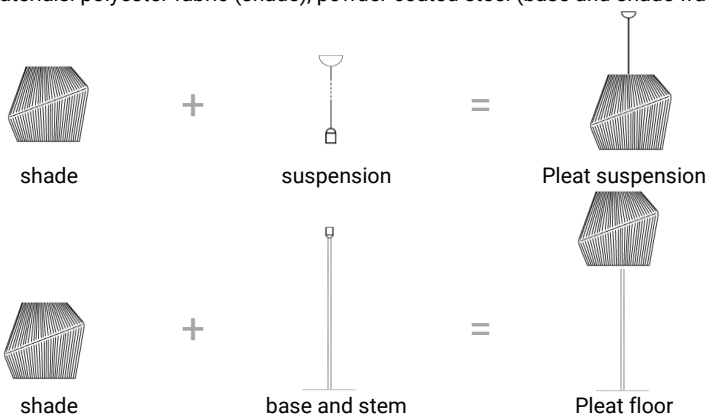

Pleat

Materials: polyester fabric (shade), powder coated steel (base and shade frame)

You need two articles for a complete Pleat: 1 shade + 1 suspension or 1 base and stem.

Shade Pleat 50

20PLEATK500001

Off white

429 €

20PLEATK500071

Anthracite

429 €

20PLEATK500035

Deep green

429 €

20PLEATK500063

Sand taupe

429 €

20PLEATK500014

Cinnamon brown

429 €

Shade Pleat 75

20PLEATK750001

Off white

549 €

20PLEATK750071

Anthracite

549 €

20PLEATK750035

Deep green

549 €

20PLEATK750063

Sand taupe

549 €

20PLEATK750014

Cinnamon brown

549 €