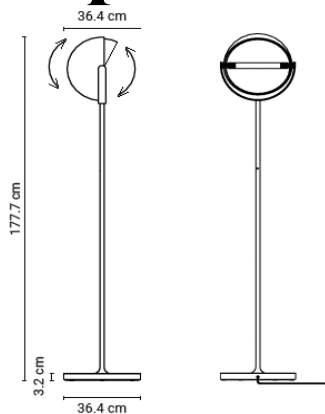

Eclips

Materials: powder coated aluminium (shade) and steel (base and stem)
Built-in LED | 14W | 1800-3000K | 2100lm | CRI95
Touch dimmer on stem

20ECLIPS0009016	White (RAL 9016)	3m black cable	1.149 €
20ECLIPS0007021	Anthracite (RAL7021)	3m black cable	1.149 €

Flybye

Materials: powder coated steel (shade), PMMA (diffuser)
Built-in LED | 3m transparent power cable | 2m steel cables
Dimmable | phase cut