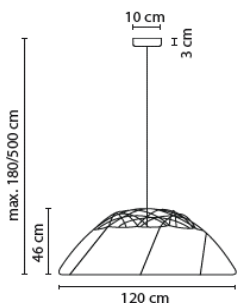

M E27 max. 60W excl. light source

20GLOWK8060061	White	1.8m cable	419 €
20GLOWK8060025	Anthracite	1.8m cable	419 €
20GLOWK8061128	Pebbles	1.8m cable	419 €
20GLOWK8061130	Rust	1.8m cable	419 €
20GLOWK8060061_5	White	5m cable	449 €
20GLOWK8060025_5	Anthracite	5m cable	449 €
20GLOWK8061128_5	Pebbles	5m cable	449 €
20GLOWK8061130_5	Rust	5m cable	449 €