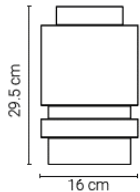

Step 3: Choose the glass type and colour

Glass S

20AXLE001500048	Blue	499 €		
20AXLE001500031	Brown	499 €		
20AXLE001500233	Green	499 €		
20AXLE001500161	White	499 €		

Glass M

20AXLE001600048	Blue	695 €		
20AXLE001600031	Brown	695 €		
20AXLE001600233	Green	695 €		
20AXLE001600161	White	695 €		