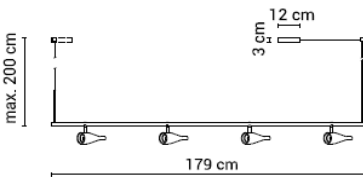

Timber Line

Materials: Black (RAL 9005) powder coated steel, wood (spot)
 Built-in LED spot | 4,5W | 2700 | 450lm | CRI90
 Phase cut dim

3-Spot

20TIM1693LESZ40	Black (RAL 9005), Ash black	1.379 €
20TIM1693LOAK40	Black (RAL 9005), Oak	1.379 €
20TIM1693LNUT40	Black (RAL 9005), Walnut	1.399 €