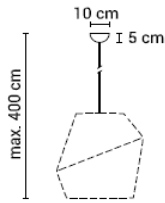

Pleat suspension

E27 max. 60W | excl. light source