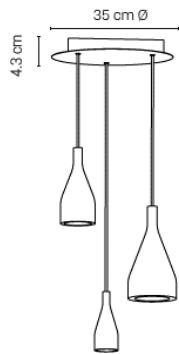

Chandelier 3 pcs

Combination of 1x S, 1x M, 1x L. Ceiling rose (white RAL 9016 or black RAL 9005)

20TIMBERCH3ESZ01	Ash black 2m matt black cable	804 €
20TIMBERCH3OAK01	Oak 2m matt black cable	864 €
20TIMBERCH3NUT01	Walnut 2m matt black cable	904 €

For custom configuration see Timber configuration form in appendix C of pricelist.