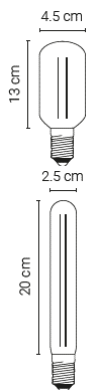

E14 light sources (recommended)

20FILAMENTLED45	LED Filament E14 4.5W | 2700K | 450lm | CRI90 A+ dimmable phase cut	25 €		

20FILAMENTLED25	LED Filament E14 4.5W | 2700K | 400lm | CRI90 A+ dimmable phase cut	20 €