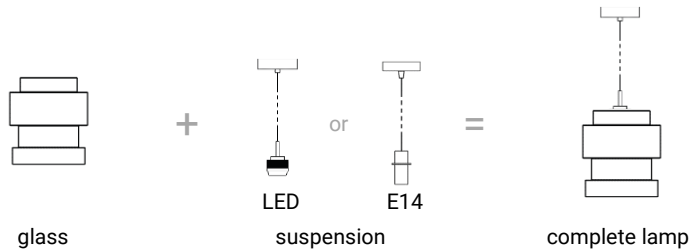

Glass S

20AXLE001500048	Blue	499 €
20AXLE001500031	Brown	499 €
20AXLE001500233	Green	499 €
20AXLE001500161	White	499 €

Glass M

20AXLE001600048	Blue	695 €
20AXLE001600031	Brown	695 €
20AXLE001600233	Green	695 €
20AXLE001600161	White	695 €

Glass L

20AXLE002100048	Blue	745 €
20AXLE002100031	Brown	745 €
20AXLE002100233	Green	745 €
20AXLE002100161	White	745 €

LED suspension

4.7W | 2200-2700K | 470lm | CRI90
Dimmable | phase cut

20AXLE0020LED01	2m black cable / black ceiling rose (RAL 9005)	215 €
20AXLE0050LED01	5m black cable / black ceiling rose (RAL 9005)	249 €