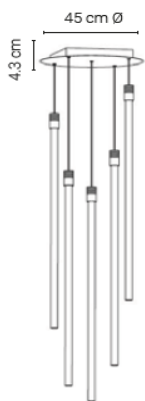

Appendix F

Vapour Chandelier 5 pcs configurator for custom configuration

Step 1: Choose the colour of the ceiling rose

		price per piece	quantity	total
20PLAF0500000001	White (RAL 9016)	300 €		
20PLAF0500000040	Black (RAL 9005)	300 €		

Step 2: Choose colour and cable length

20VAPOURCH33V40	Black heatsinks 3m black cables	599 €		
20VAPOURCH33V51	Gold heatsinks 3m black cables	599 €		
20VAPOURCH36V40	Black heatsinks 6m black cables	625 €		
20VAPOURCH36V51	Gold heatsinks 6m black cables	625 €		

Step 3: Add driver

20DRIVER00002	1000mA | 21-30W | phase cut	104 €		
Dali driver on request				

Step 4: Add sleeve (optional)

20VAPOUR000TRGO	Transparant sleeve gold holders	219 €		
20VAPOUR000TRZW	Transparant sleeve black holders	219 €		
20VAPOUR000ZWZW	Black sleeve black holders	219 €		

Total €