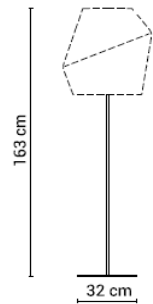

Pleat suspension

E27 max. 60W | excl. light source

20PLEATH000001

Socket, cable and ceiling rose black

120 €

Pleat base and stem

E27 max. 60W | excl. light source | non-dimmable | switch on cable

20PLEATS000001