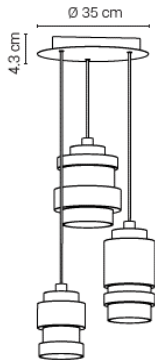

Axle Chandelier

Materials: blown glass, anodized aluminium and powder coated steel

Chandelier 3 glasses (ceiling rose included)

20AXLECH30E1401   Chandelier 3 - S, M, L E14, excl. light source   2.531 €
20AXLECH302LED1   Chandelier 3 - S, M, L LED 2M   2.983 €
20AXLECH305LED1   Chandelier 3 - S, M, L LED 5M   3.085 €

To order choose:

1. The colour of the glass (blue, brown, green, white).
2. Suspension type.
3. Colour of the ceiling rose (white RAL 9016 or black RAL 9005).

For custom configuration see Axle configuration form in appendix A of pricelist.