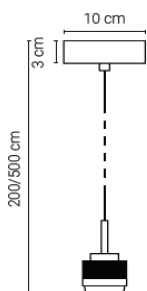

LED suspension

4.7W | 2200-2700K | 470lm | CRI90
Dimmable | phase cut

20AXLE0020LED01	2m black cable / black ceiling rose (RAL 9005)	215 €
20AXLE0050LED01	5m black cable / black ceiling rose (RAL 9005)	249 €