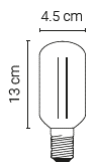

20KING06005040	black	60 x 60	825 €
20KING06005051	gold	60 x 60	825 €

Available until stock runs out.

E14 light source (recommended)

20FILAMENTLED45	LED Filament E14	25 €
4.5W | 2700K | 450lm | CRI90		
dimmable phase cut		

King Arthur Wall