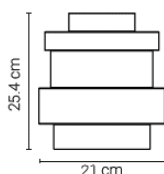

Appendix A

Axle Chandelier 3 glasses configurator for custom configuration

Step 1: Choose the colour of the ceiling rose

		price per piece	quantity	total
20PLAF0300000001	White (RAL 9016)	295 €		
20PLAF0300000040	Black (RAL 9005)	295 €		

Step 2: Choose the suspension type

LED suspension (If chosen, always add step 4)

20AXLE0020LED01	2m black cable	215 €		
20AXLE0050LED01	5m black cable	249 €		

Or

E14 suspension; max. 40W

20AXLE0040E1401	4m black cable	99 €		

Step 3: Choose the glass type and colour

Glass S

20AXLE001500048	Blue	499 €		
20AXLE001500031	Brown	499 €		
20AXLE001500233	Green	499 €		
20AXLE001500161	White	499 €		

Glass M

20AXLE001600048	Blue	695 €		
20AXLE001600031	Brown	695 €		
20AXLE001600233	Green	695 €		
20AXLE001600161	White	695 €		

Glass L

20AXLE002100048	Blue	745 €		
20AXLE002100031	Brown	745 €		
20AXLE002100233	Green	745 €		
20AXLE002100161	White	745 €		

Step 4: Add driver in combination with LED suspension

20DRIVER00003	250-900mA | 20W | phase cut	104 €		

Dali driver on request

E14 light sources (recommended)

20FILAMENTLED45	LED Filament E14 4.5W | 2700K | 450lm | CRI90 A+ dimmable phase cut	25 €		

20FILAMENTLED25	LED Filament E14 4.5W | 2700K | 400lm | CRI90 A+ dimmable phase cut	20 €		

Total €