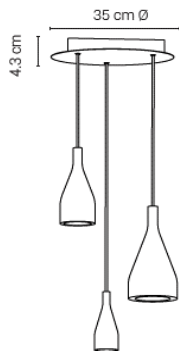

Appendix C

Timber Chandelier 3 pcs. configurator for custom configuration

Step 1: Choose the colour of the ceiling rose

		price per piece	quantity	total
20PLAF0300000001	White (RAL 9016)	295 €		
20PLAF0300000004	Black (RAL 9005)	295 €		

Step 2: Choose the type of shade

Small

20TIMBER07ESZ002	Ash black	145 €		
20TIMBER07ESW001	Ash white	145 €		
20TIMBER07OAK001	Oak	155 €		
20TIMBER07NUT001	Walnut	165 €		

Medium

20TIMBER10ESZ002	Ash black	165 €		
20TIMBER10ESW001	Ash white	165 €		
20TIMBER10OAK001	Oak	189 €		
20TIMBER10NUT001	Walnut	199 €		

Large

20TIMBER14ESZ002	Ash black	199 €		
20TIMBER14ESW001	Ash white	199 €		
20TIMBER14OAK001	Oak	225 €		
20TIMBER14NUT001	Walnut	245 €		

Total €