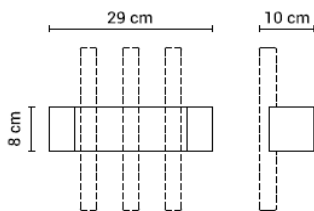

Triple

20MINI1726A50AK

Oak natural

455 €

20MINI1726A5ESZ

Oak black stain

465 €

S14d light source 30cm

20MINI17260LED030 3 W | 2700K | 275lm | CRI+90 | dimmable **A+**

36 €