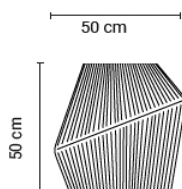

S14d light source 100 cm

20MINI17260LED100 8 W | 2700K | 660lm | CRI+90 | dimmable **A+**

110 €

Pleat

Materials: polyester fabric (shade), powder coated steel (base and shade frame)

You need two articles for a complete Pleat: 1 shade + 1 suspension or 1 base and stem.