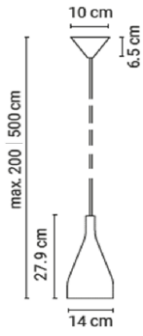

Large

20TIM1691A20ESZ	Ash black 2m matt black cable	199 €
20TIM1691A20OAK	Oak 2m matt black cable	225 €
20TIM1691A20NUT	Walnut 2m matt black cable	245 €
20TIM1691A20ESZ5	Ash black 5m matt black cable	219 €
20TIM1691A20OAK5	Oak 5m matt black cable	245 €
20TIM1691A20NUT5	Walnut 5m matt black cable	265 €

Timber Chandelier