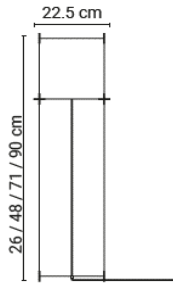

Lotek[®] The Original

Materials: powder coated steel (frame), non-woven fabric (cloth)
 Including rods for 4 different heights
 2.5m black cable | E27 max. 75W (Lotek[®] XS max. 40W) | excl. light source
 Switch on cable