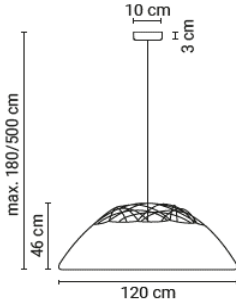

L E27 max. 60W excl. light source

20GLOW12005001	White	1.8m cable	749 €
20GLOW12005040	Black	1.8m cable	749 €
20GLOW12005070	Grey	1.8m cable	749 €
20GLOW12005501	White	5m cable	779 €
20GLOW12005540	Black	5m cable	779 €
20GLOW12005570	Grey	5m cable	779 €