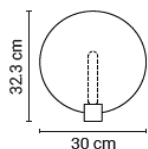

Available until stock runs out.

E14 light source (recommended)

20FILAMENTLED45	LED Filament E14	25 €
4.5W 2700K 450lm CRI90		
dimmable phase cut		

King Arthur Wall

Materials: anodized aluminium
E14 | max. 25W | excl. light source