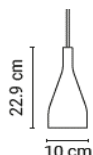

Medium

20TIMBER10ESZ002	Ash black	165 €		
20TIMBER10ESW001	Ash white	165 €		
20TIMBER10OAK001	Oak	189 €		
20TIMBER10NUT001	Walnut	199 €