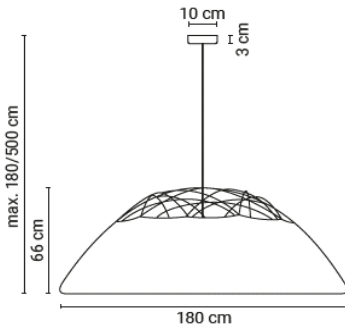

XL 3x E27 max. 60W excl. light source

20GLOW18005001	White	1.8m cable	1.115 €
20GLOW18005040	Black	1.8m cable	1.115 €
20GLOW18005070	Grey	1.8m cable	1.115 €
20GLOW18005501	White	5m cable	1.140 €
20GLOW18005540	Black	5m cable	1.140 €
20GLOW18005570	Grey	5m cable	1.140 €

Shipping costs

Glow XL shipping costs for Netherlands
Glow XL shipping costs for other countries

45 €
upon request

XL Available until stock runs out.

Glow Knit

Materials: stainless steel (frame), steel (ceiling rose)
Cover: Runner by Gabriel (80% polyester / 20% post-consumer recycled polyester)
Ceiling rose and cable black