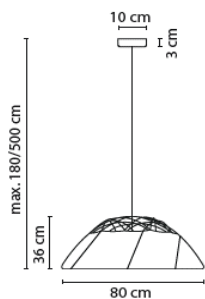

M E27 max. 60W excl. light source

20GLOWK8060061	White	1.8m cable	419 €
20GLOWK8060025	Anthracite	1.8m cable	419 €
20GLOWK8061128	Pebbles	1.8m cable	419 €
20GLOWK8061130	Rust	1.8m cable	419 €
20GLOWK8060061_5	White	5m cable	449 €
20GLOWK8060025_5	Anthracite	5m cable	449 €
20GLOWK8061128_5	Pebbles	5m cable	449 €
20GLOWK8061130_5	Rust	5m cable	449 €

L E27 max. 60W excl. light source

20GLOWK12060061	White	1.8m cable	769 €
20GLOWK12060025	Anthracite	1.8m cable	769 €
20GLOWK12061128	Pebbles	1.8m cable	769 €
20GLOWK12061130	Rust	1.8m cable	769 €
20GLOWK12060061_5	White	5m cable	799 €
20GLOWK12060025_5	Anthracite	5m cable	799 €
20GLOWK12061128_5	Pebbles	5m cable	799 €
20GLOWK12061130_5	Rust	5m cable	799 €

King Arthur Suspension

Materials: anodized aluminium (fixture), steel (ceiling rose)
4m black cable, 4m steel cable, black ceiling rose
4 x E14 | max. 25W | excl. light source

20KING06005040	black	60 x 60	825 €
20KING06005051	gold	60 x 60	825 €

Available until stock runs out.

E14 light source (recommended)

20FILAMENTLED45	LED Filament E14	25 €
4.5W | 2700K | 450lm | CRI90		
dimmable phase cut		

King Arthur Wall

Materials: anodized aluminium
E14 | max. 25W | excl. light source

20KING05005040	black	(excl. cable)	365 €
20KING05005051	gold	(excl. cable)	365 €

Cable (optional)

20KING05009000	4m black cable with switch, plug and cable guide	65 €