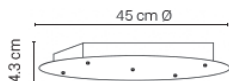

Ceiling rose 5 pcs

20PLAF0500000001 White (RAL 9016)

300 €

20PLAF0500000040 Black (RAL 9005)

300 €