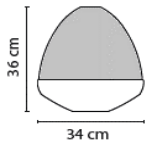

Glass M

20LIMPID02037001

transparent

489 €

20LIMPID02037034

smoke

489 €