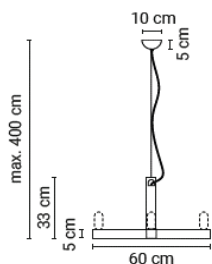

King Arthur Suspension

Materials: anodized aluminium (fixture), steel (ceiling rose)
4m black cable, 4m steel cable, black ceiling rose
4 x E14 | max. 25W | excl. light source