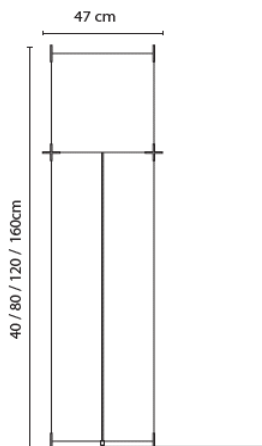

XL

20LOTXL09001001 XL steel frame (2-unit box, price per unit) 150 €

Spare parts

08LOTXL04006001 XL cloth set white (4 sets, price per set) 42 €
08LOTEKXLVIKANT0 XL aluminium square frame 20 €
08LOTEK0000E005 XL black cable 20 €

Minimism

Materials: oak wood
S14d | 230V | max. 8W LED
Excl. light source