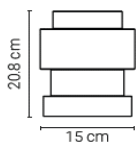

Glass S

20AXLE001500048	Blue	499 €
20AXLE001500031	Brown	499 €
20AXLE001500233	Green	499 €
20AXLE001500161	White	499 €