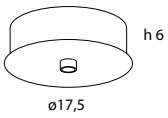

Ceiling roses and accessories* for Dot 600 Lite

Model	Finish	Code	Euro €	Technical Info
Round Rose L For max 1 Dot 600 Lite	Black	AL133D01	245,00	On-off, push dim, 1-10V
	White	AL133D02	245,00	
	Black	AL133DD01	245,00	On-off, DALI
	White	AL133DD02	245,00	
	Black	AL133TF01	245,00	Phase Cut
	White	AL133TF02	245,00