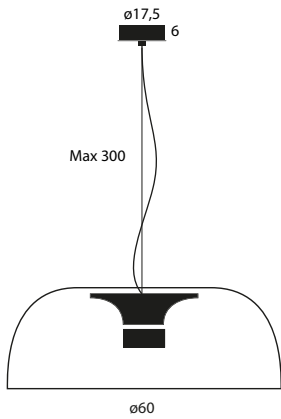

Model	CCT & Finish	Code	Euro €	Technical Info

TIA 600

67×67×34 (cm)
0,15 m³ - 6,5 Kg

3000 K	Ultra matt white	182D02UM00	1490,00	25W LED On-off, push dim, 1-10V, DALI
	Matt Black	182D01OP00	1490,00	
	Sapphire blue	182D06ZA00	1490,00	
	Battersea green	182D28BG00	1490,00	
	Oxygen red soft-touch	182D35ST00	1490,00	
	Metallic bronze	182D29MT00	1560,00	
	Matt brushed aluminium	182D34OP00	1650,00	
2700 K	Ultra matt white	182D02UMK27	1490,00	
	Matt Black	182D01OPK27	1490,00	
	Sapphire blue	182D06ZAK27	1490,00	
	Battersea green	182D28BGK27	1490,00	
	Oxygen red soft touch	182D35STK27	1490,00	
	Metallic bronze	182D29MTK27	1560,00	
	Matt brushed aluminium	182D34OPK27	1650,00	

3000 K	Ultra matt white	182TF02UM220	1490,00	25W LED Phase Cut
	Matt Black	182TF01OP220	1490,00	
	Sapphire blue	182TF06ZA220	1490,00	
	Battersea green	182TF28BG220	1490,00	
	Oxygen red soft-touch	182TF35ST220	1490,00	
	Metallic bronze	182TF29MT220	1560,00	
	Matt brushed aluminium	182TF34OP220	1650,00	
2700 K	Ultra matt white	182TF02UMK27220	1490,00	
	Matt Black	182TF01OPK27220	1490,00	
	Sapphire blue	182TF06ZAK27220	1490,00	
	Battersea green	182TF28BGK27220	1490,00	
	Oxygen red soft-touch	182TF35STK27220	1490,00	
	Metallic bronze	182TF29MTK27220	1560,00	
	Matt brushed aluminium	182TF34OPK27220	1650,00