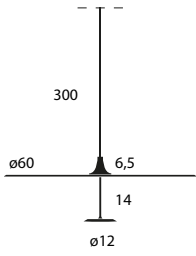

## **PRODUCT INFO**

**Dimmable:** available push dim, 1-10V, DALI, **PHASE CUT**

**Dimensions** are expressed in **centimeters** (cm)

For additional information, please visit **[www.lumina.it](http://www.lumina.it)** or contact our **Customer Service** ([info@lumina.it](mailto:info@lumina.it))

 118×118×35 (cm)  
0,56 m<sup>3</sup> - 25 Kg

Model	CCT & Finish		Code	Euro €	Technical Info
<b>Dot 800</b> 	3000 K	Anodised Black	131D01XO220	<b>1990,00</b>	39W LED Decentral mount included On-off, push dim, 1-10V, DALI
		Anodised Brass	131D50XO220	<b>1990,00</b>	
	2700 K	Anodised Black	131D01XOK27220	<b>1990,00</b>	
		Anodised Brass	131D50XOK27220	<b>1990,00</b>	
	3000 K	Anodised Black	131TF01XO220	<b>1990,00</b>	<b>39W LED</b> <b>Decentral mount included</b> <b>Phase Cut</b>
		Anodised Brass	131TF50XO220	<b>1990,00</b>	
	2700 K	Anodised Black	131TF01XOK27220	<b>1990,00</b>	
		Anodised Brass	131TF50XOK27220	<b>1990,00</b>	

 70×70×24 (cm)  
0,17 m<sup>3</sup> - 10 Kg

Model	CCT & Finish	Code	Euro €	Technical Info	
<b>Dot 600 Lite Modular</b> electrical wire length 3m	3000 K	Semi-glossy black	133M101SL00	<b>475,00</b>	12W LED Power supply NOT INCLUDED c.c. 500mA (max 60Vdc)
		Ultra matt white	133M102UM00	<b>475,00</b>	
	2700 K	Semi-glossy black	133M101SLK27	<b>475,00</b>	
		Ultra matt white	133M102UMK27	<b>475,00</b>	

 21×21×27 (cm)  
0,012 m<sup>3</sup> - 2,7 Kg