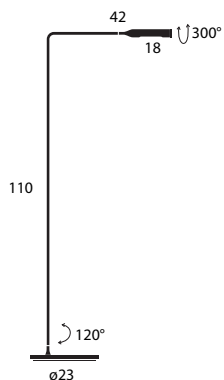

123×56×8 (cm)
0,053 m³ - 4,8 Kg