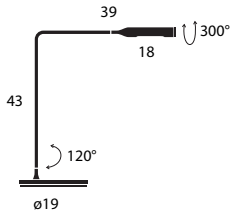

 22×53×14 (cm)
0,016 m³ - 3,42 Kg

Model	CCT & Finish		Code	Euro €	Technical Info
Daphne Terra LED	3000 K	Yellow Gold Brushed	02L45SL00	1430,00	9W LED 2-step or continuous dimming (settable on the base)
	2700 K	Yellow Gold Brushed	02L45SLK27	1430,00	

 109×14×22 (cm)
0,034 m³ - 5,15 Kg

Model	CCT & Finish		Code	Euro €	Technical Info
Flo Desk	3000 K	Yellow Gold Brushed	94045SL00	1295,00	6W LED 2-step push button dimming on the head
	2700 K	Yellow Gold Brushed	94045SLK27	1295,00	

Max 300
ø12

21×21×27 (cm)
0,012 m³ - 2,7 Kg

Model	Finish	Code	Euro €	Technical Info
Round Rose L For max 4 Limbus	Black	AL190D01	215,00	On-off, push dim, 1-10V
	White	AL190D02	215,00	
	Black	AL190DD01	215,00	On-off, DALI
	White	AL190DD02	215,00	

h 6
ø17,5

24×24×12 (cm)
0,007 m³ - 1,22 Kg

Model	Finish	Code	Euro €	Technical Info
Round Rose XL For max 8 Limbus	Black	AXL190DD01	390,00	On-off, push dim, 1-10V, DALI
	White	AXL190DD02	390,00	

h 6,5
ø20