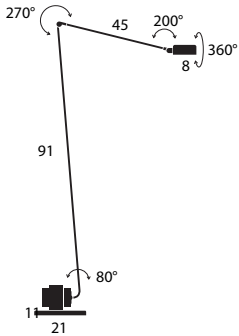

 22×53×14 (cm)
0,016 m³ - 3,42 Kg

Model	CCT & Finish		Code	Euro €	Technical Info
Daphne Terra LED	3000 K	Yellow Gold Brushed	02L45SL00	1430,00	9W LED 2-step or continuous dimming (settable on the base)
	2700 K	Yellow Gold Brushed	02L45SLK27	1430,00	

 109×14×22 (cm)
0,034 m³ - 5,15 Kg

Model	CCT & Finish		Code	Euro €	Technical Info
Flo Desk	3000 K	Yellow Gold Brushed	94045SL00	1295,00	6W LED 2-step push button dimming on the head
	2700 K	Yellow Gold Brushed	94045SLK27	1295,00	

Max 300
ø12

21×21×27 (cm)
0,012 m³ - 2,7 Kg

Model	Finish	Code	Euro €	Technical Info
Round Rose L For max 4 Limbus	Black	AL190D01	215,00	On-off, push dim, 1-10V
	White	AL190D02	215,00	
	Black	AL190DD01	215,00	On-off, DALI
	White	AL190DD02	215,00	

h 6
ø17,5

24×24×12 (cm)
0,007 m³ - 1,22 Kg

Model	Finish	Code	Euro €	Technical Info
Round Rose XL For max 8 Limbus	Black	AXL190DD01	390,00	On-off, push dim, 1-10V, DALI
	White	AXL190DD02	390,00	

h 6,5
ø20