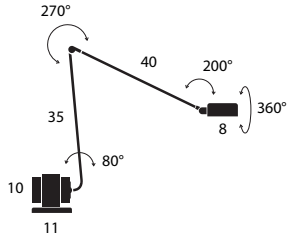

 22×53×14 (cm)
0,016 m³ - 3,42 Kg

Model	CCT & Finish		Code	Euro €	Technical Info
Daphne Terra LED	3000 K	Yellow Gold Brushed	02L45SL00	1430,00	9W LED 2-step or continuous dimming (settable on the base)
	2700 K	Yellow Gold Brushed	02L45SLK27	1430,00	

 109×14×22 (cm)
0,034 m³ - 5,15 Kg

Model	CCT & Finish		Code	Euro €	Technical Info
Flo Desk	3000 K	Yellow Gold Brushed	94045SL00	1295,00	6W LED 2-step push button dimming on the head
	2700 K	Yellow Gold Brushed	94045SLK27	1295,00	

Max 300
ø12

21×21×27 (cm)
0,012 m³ - 2,7 Kg

Model	Finish	Code	Euro €	Technical Info
Round Rose L For max 4 Limbus	Black	AL190D01	215,00	On-off, push dim, 1-10V
	White	AL190D02	215,00	
	Black	AL190DD01	215,00	On-off, DALI
	White	AL190DD02	215,00	

h 6
ø17,5

24×24×12 (cm)
0,007 m³ - 1,22 Kg

Model	Finish	Code	Euro €	Technical Info
Round Rose XL For max 8 Limbus	Black	AXL190DD01	390,00	On-off, push dim, 1-10V, DALI
	White	AXL190DD02	390,00	

h 6,5
ø20