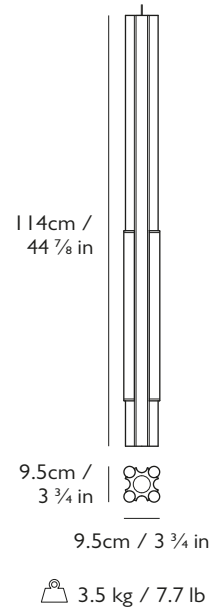

LEE BROOM

ALTAR

PRODUCT DETAILS

Name	Year of Design
Altar 4-light Tall	2022

Product Code	110-130V	220-240V
Altar 4-light Tall	ALT0120	ALT0020

Materials

Oak with polycarbonate diffusers and brushed brass details:

Oak

Brushed brass

Illumination

17.28W / 24V DC - Requires remote driver installation / 2700k

Dimming

Dimmable. TRIAC / Leading edge / Trailing edge

Dimensions

H 114 cm x W 9.5 cm x D 9.5 cm / H 44 7/8 x W 3 3/4 x D 3 3/4 in

Weight

Product (net) : 3.5 kg / 7.7 lb Boxed (gross) : 5 kg / 11 lb

Suspension

Length : 300 cm / 118 1/8 in
300cm clear cable & steel tensile wire (adjustable length)

Ceiling Plate / Canopy

Flat ceiling plate/canopy (requires remote driver installation)
H 0.5 cm x Ø 12 cm / H 1/4 in x Ø 4 3/4 in