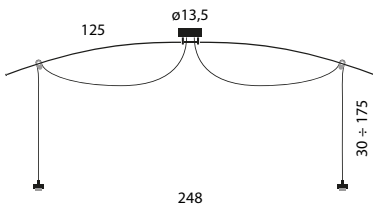

138×12×23 (cm)
0,038 m³ - 3,2 Kg

Model	Finish	Code	Euro €	Technical Info
Moove Mono Body	Matt black	75201220	115,00	Bulb not included

24×16×12 (cm)
0,005 m³ - 0,69 Kg

Model	Finish	Code	Euro €	Technical Info
Moove Drum Shade	Black fabric	76001000	238,00	Max 75W HAL (E27)
	Grey fabric	76004000	238,00	
	Ivory fabric	76013000	238,00	

49×49×26 (cm)
0,062 m³ - 2,6 Kg