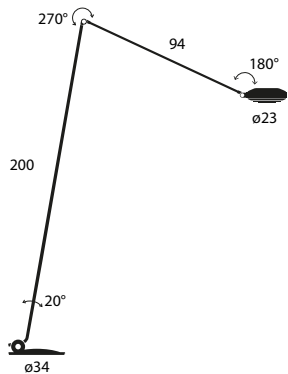

109x14x22(cm)
0,034 m³ - 5,2 Kg

Model	Finish	Code	Euro €	Technical Info
Elle	Black soft-touch	6001ST220	870,00	Max 300W - R7s dimmer Bulb included (230W)
	Matt white	6002OP220	870,00	
	Brushed nickel	6044220	1170,00