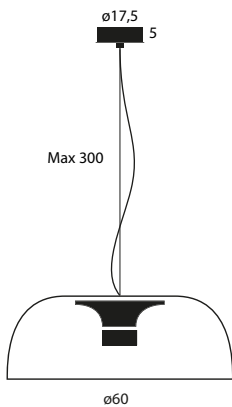

46×46×27 (cm)
0,057 m³ - 3,2 Kg

Model	CCT & Finish	Code	Euro €	Technical Info	
TIA 600	3000 K	Ultra matt white	182D02UM00	1320,00	25 W LED 0-10v, push button, Dali
		Matt Black	182D01OP00	1380,00	
		Sapphire blue	182D06ZA00	1380,00	
		Battersea green	182D28BG00	1380,00	
		Oxygen red soft-touch	182D35ST00	1380,00	
		Metallic bronze	182D29MT00	1450,00	
		Matt brushed aluminium	182D34OP00	1650,00	
	2700 K	Ultra matt white	182D02UMK27	1320,00	
		Matt Black	182D01OPK27	1380,00	
		Sapphire blue	182D06ZAK27	1380,00	
		Battersea green	182D28BGK27	1380,00	
		Oxygen red soft touch	182D35STK27	1380,00	
		Metallic bronze	182D29MTK27	1450,00	
		Matt brushed aluminium	182D34OPK27	1650,00