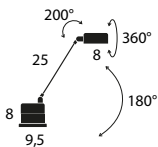

44x17x11 (cm)
0,008 m³ - 1,81 Kg

Model	CCT & Finish	Code	Euro €	Technical Info	
Daphinette Portatile	3000 K	Black Soft-Touch	09P01ST00	309,00	2,5W LED Touch-dimmer on the lamp Charger included for 220V-240V
		Matt white	09P02OP00	309,00	
		Matt red	09P03OP00	309,00	
		Matt yellow	09P05OP00	309,00	
		Metallic bronze	09P29MT00	365,00	
		Brushed Nickel	09P4400	407,00	
	2700 K	Black Soft-Touch	09P01STK27	309,00	
		Matt white	09P02OPK27	309,00	
		Matt red	09P03OPK27	309,00	
		Matt yellow	09P05OPK27	309,00	
		Metallic bronze	09P29MTK27	365,00	
		Brushed Nickel	09P44K27	407,00