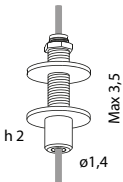

Model	Finish	Code	Euro €	Technical Info
Kit soft ceiling	Aluminium	ACS190	15,00	Without strain relief