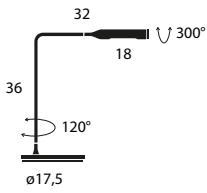

Model	CCT & Finish	Code	Euro €	Technical Info	
Flo Bedside	3000 K	Black Soft-Touch	95001ST00	370,00	3W LED 2-step switch on the head
		Matt white	95002OP00	370,00	
		Matt red	95003OP00	370,00	
		Matt yellow	95005OP00	370,00	
		Metallic bronze	95029MT00	440,00	
		Brushed Nickel	95044000	610,00	
		Gunmetal	95032000	670,00	
	2700 K	Black Soft-Touch	95001STK27	370,00	
		Matt white	95002OPK27	370,00	
		Matt red	95003OPK27	370,00	
		Matt yellow	95005OPK27	370,00	
		Metallic bronze	95029MTK27	440,00	
		Brushed Nickel	95044K27	610,00	
		Gunmetal	95032K27	670,00