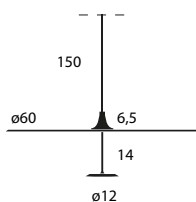

Model	CCT & Finish	Code	Euro €	Technical Info	
Dot 600 Lite MS electrical wire lenght 1,5m	3000 K	Semi-glossy black	133MS101SL00	410,00	12 W LED Power supply NOT INCLUDED Constant current (0,50A - Max 48V-DC)
		Ultra matt white	133MS102UM00	410,00	
	2700 K	Semi-glossy black	133MS101SLK27	410,00	
		Ultra matt white	133MS102UMK27	410,00