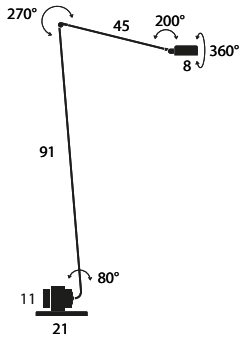

22x53x14 (cm)
0,016 m³ - 3,3 Kg

Model	Finish	Code	Euro €	Technical Info
Daphne Terra Classic	Matt black	02C0120	430,00	Max 50W/12V (GY6,35) Double switch
	Matt white	02C02OP20	430,00	
	Brushed nickel	02C4420	545,00	Bulb included