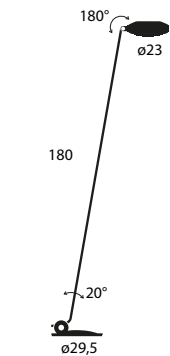

211x33x13 (cm) 0,127 m³ - 5,6 Kg + 41,5x41,5x10,5 (cm) 0,018 m³ - 13 Kg

Model	Finish	Code	Euro €	Technical Info
Elle 1	Black soft-touch	6101ST220	615,00	Max 300W - R7s dimmer Bulb included (230W)
	Matt white	6102OP220	615,00	
	Brushed nickel	6144220	890,00