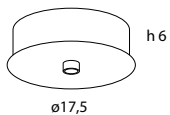

9,5×7,5×206 (cm)
0,015 m³ - 4,48 Kg

Model	Finish	Code	Euro €	Technical Info
Round Rose L - Dot 600 Lite For max 1 Dot 600 Lite	Black	AL133D01	233,00	On-off, 0-10V, Push Button
	White	AL133D02	233,00	
	Black	AL133DD01	233,00	Dimmable Dali
	White	AL133DD02	233,00