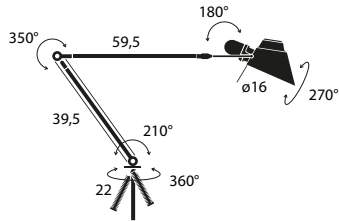

Model	Finish	Code	Euro €	Technical Info
Tangram Body	Black soft-touch	10101ST220	242,00	Max 75W HAL (E27) On/off switch on the head LED bulb included
	Anodised aluminium	10108220	242,00	

86×22×22 (cm)
0,042 m³ - 1,94 Kg

Model	Finish	Code	Euro €	Technical Info
Tangram Terra Base	Black soft-touch	12501ST220	140,00	For Tangram Body 10101ST
	Crackled grey	12519220	140,00	For Tangram Body 10108

77×26×7 (cm)
0,014 m³ - 5,03 Kg

Model	Finish	Code	Euro €	Technical Info
Tangram Base	Black soft-touch	11401ST220	90,00	For Tangram Body 10101ST
	Crackled grey	11419220	90,00	For Tangram Body 10108

27×26×7 (cm)
0,005 m³ - 3,13 Kg