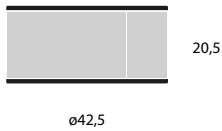

24×16×12 (cm)
0,005 m³ - 0,69 Kg

Model	Finish	Code	Euro €	Technical Info
Moove Drum Shade	Black fabric	76001000	238,00	Max 75W HAL (E27)
	Grey fabric	76004000	238,00	
	Ivory fabric	76013000	238,00