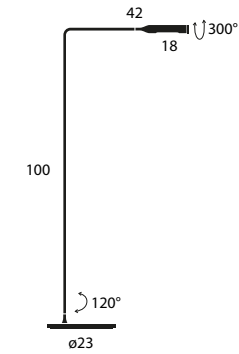

Model	CCT & Finish	Code	Euro €	Technical Info	
Flo Lounge	3000 K	Black Soft-Touch	97101ST00	475,00	3W LED 2-step switch on the head
		Matt white	97102OP00	475,00	
		Matt red	97103OP00	475,00	
		Matt yellow	97105OP00	475,00	
		Metallic bronze	97129MT00	585,00	
		Brushed Nickel	97144000	785,00	
		Gunmetal	97132000	855,00	
	2700 K	Black Soft-Touch	97101STK27	475,00	
		Matt white	97102OPK27	475,00	
		Matt red	97103OPK27	475,00	
		Matt yellow	97105OPK27	475,00	
		Metallic bronze	97129MTK27	585,00	
		Brushed Nickel	97144K27	785,00	
		Gunmetal	97132K27	855,00