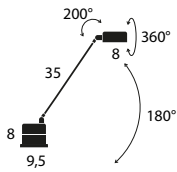

Model	CCT & Finish	Code	Euro €	Technical Info	
Daphinette LED	3000 K	Black Soft-Touch	09L01ST220	296,00	5W LED On-off switch
		Matt white	09L02OP220	296,00	
		Matt red	09L03OP220	296,00	
		Matt yellow	09L05OP220	296,00	
		Metallic bronze	09L29MT220	350,00	
		Brushed Nickel	09L44220	397,00	
	2700 K	Black Soft-Touch	09L01STK27220	296,00	
		Matt white	09L02OPK27220	296,00	
		Matt red	09L03OPK27220	296,00	
		Matt yellow	09L05OPK27220	296,00	
		Metallic bronze	09L29MTK27220	350,00	
		Brushed Nickel	09L44K27220	397,00