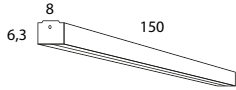

Model	Finish	Code	Euro €	Technical Info
Linear Rose 150 cm - Limbus or Tia 200 For max 4 Limbus or 4 Tia 200	Black	ABL150D01	350,00	On-off, 0-10V, Push Button
	White	ABL150D02	350,00	
	Aluminium	ABL150D22	350,00	
	Black	ABL150DD01	350,00	Dimmable Dali
	White	ABL150DD02	350,00	
	Aluminium	ABL150DD22	350,00