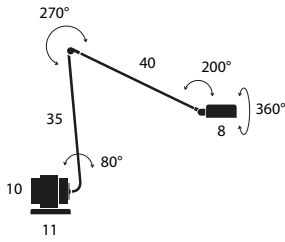

Model	CCT & Finish	Code	Euro €	Technical Info	
Daphne LED	3000 K	Black Soft-Touch	01L01ST00	445,00	9W LED Dimmable + 2 step switch settable on the lamp
		Matt white	01L02OP00	445,00	
		Matt red	01L03OP00	445,00	
		Matt yellow	01L05OP00	445,00	
		Metallic bronze	01L29MT00	499,00	
		Brushed Nickel	01L4400	579,00	
	2700 K	Black Soft-Touch	01L01STK27	445,00	
		Matt white	01L02OPK27	445,00	
		Matt red	01L03OPK27	445,00	
		Matt yellow	01L05OPK27	445,00	
		Metallic bronze	01L29MTK27	499,00	
Brushed Nickel	01L44K27	579,00