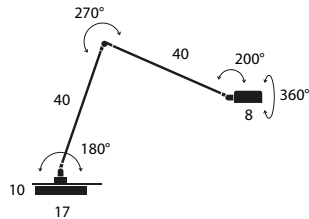

 22x53x14 (cm)
0,016 m³ - 3,42 Kg

Model	CCT & Finish	Code	Euro €	Technical Info	
Daphne Cloe LED	3000 K	Black Soft-Touch	07L01ST220	320,00	9W LED On-off switch
		Matt white	07L02OP220	320,00	
		Matt red	07L03OP220	320,00	
		Matt yellow	07L05OP220	320,00	
		Metallic bronze	07L29MT220	372,00	
		Brushed Nickel	07L44220	458,00	
	2700 K	Black Soft-Touch	07L01STK27220	320,00	
		Matt white	07L02OPK27220	320,00	
		Matt red	07L03OPK27220	320,00	
		Matt yellow	07L05OPK27220	320,00	
		Metallic bronze	07L29MTK27220	372,00	
Brushed Nickel	07L44K27220	458,00			