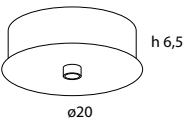

24×24×12 (cm)
0,007 m³ - 1,22 Kg

Model	Finish	Code	Euro €	Technical Info
Round Rose XL - Dot 600 Lite For max 4 Dot 600 Lite	Black	AXL133DD01	410,00	On-off, 0-10V, Push Button, Dimmable Dali
	White	AXL133DD02	410,00