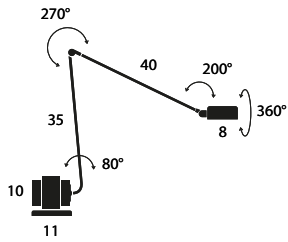

Model	Finish	Code	Euro €	Technical Info
Daphne Classic	Matt black	01C0120	345,00	Max 50W/12V (GY6,35) Double switch
	Matt white	01C02OP20	345,00	
	Brushed nickel	01C4420	445,00	Bulb included