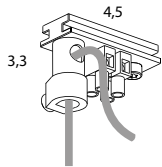

 9,5×7,5×206 (cm)
0,015 m³ - 4,48 Kg

Model	Finish	Code	Euro €	Technical Info
Decentral Mount	Black	AC19001	10,00	-
	White	AC19002	10,00	
	Aluminium	AC19022	10,00	

Model	Finish	Code	Euro €	Technical Info
Linear Rose connector	Aluminium	ACB190	20,00	With strain relief