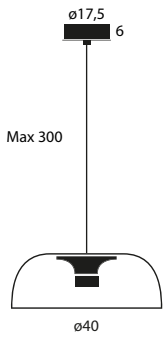

Model	CCT & Finish	Code	Euro €	Technical Info	
TIA 400	3000 K	Ultra matt white	181D02UM00	860,00	18 W LED 0-10v, push button, Dali
		Matt Black	181D01OP00	885,00	
		Sapphire blue	181D06ZA00	885,00	
		Battersea green	181D28BG00	885,00	
		Oxygen red soft-touch	181D35ST00	885,00	
		Metallic bronze	181D29MT00	945,00	
		Matt brushed aluminium	181D34OP00	1050,00	
	2700 K	Ultra matt white	181D02UMK27	860,00	
		Matt Black	181D01OPK27	885,00	
		Sapphire blue	181D06ZAK27	885,00	
		Battersea green	181D28BGK27	885,00	
		Oxygen red soft-touch	181D35STK27	885,00	
		Metallic bronze	181D29MTK27	945,00	
		Matt brushed aluminium	181D34OPK27	1050,00