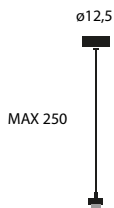

 138×12×23 (cm)
0,038 m³ - 2,5 Kg

Model	Finish	Code	Euro €	Technical Info
Moove Doppia Body	Black soft-touch	75101ST220	745,00	Bulb not included

 138×12×23 (cm)
0,038 m³ - 3,2 Kg

Model	Finish	Code	Euro €	Technical Info
Moove Mono Body	Matt black	75201220	115,00	Bulb not included