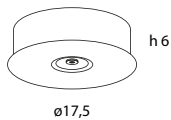

Accessories

Model	Finish	Code	Euro €	Technical Info
Round Rose L - Limbus For max 4 Limbus	Black	AL190D01	215,00	On-off, 0-10V, Push Button
	White	AL190D02	215,00	
	Black	AL190DD01	215,00	Dimmable Dali
	White	AL190DD02	215,00