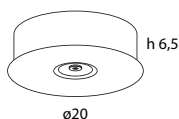

Model	Finish	Code	Euro €	Technical Info
Round Rose XL - Limbus For max 8 Limbus	Black	AXL190DD01	360,00	On-off, 0-10V, Push Button, Dimmable Dali
	White	AXL190DD02	360,00