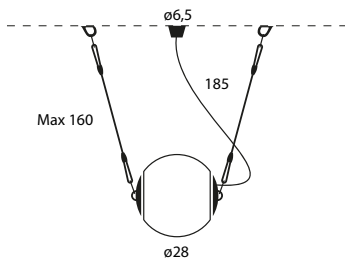

Perla 28

Polished aluminium - White blown glass	81022220	605,00	Max 100W HAL (E27) Bulb not included

37×37×36,5 (cm)
0,05 m³ - 4,1 Kg