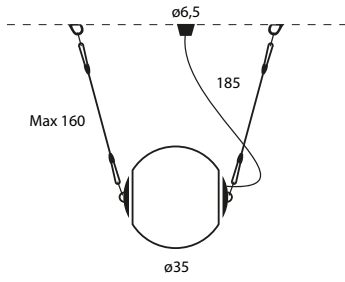

Model	Finish	Code	Euro €	Technical Info

Perla 35

Polished aluminium - White blown glass	80022220	675,00	Max 100W HAL (E27) Bulb not included

44×44×43 (cm)
0,083 m³ - 5,4 Kg

Model	Finish	Code	Euro €	Technical Info