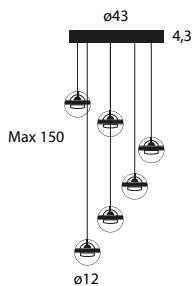

Model	CCT & Finish	Code	Euro €	Technical Info	
Limbus Chandelier x6	3000 K	Black	192DD0100	2620,00	5W LED x 6 On-Off, 0-10v, push button, Dali
		Brass	192DD5000	2620,00	
		Aluminium	192DD2200	2620,00	
	2700 K	Black	192DD01K27	2620,00	
		Brass	192DD50K27	2620,00	
		Aluminium	192DD22K27	2620,00