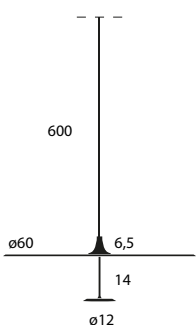

Model	CCT & Finish	Code	Euro €	Technical Info	
Dot 600 Lite ML electrical wire lenght 6m	3000 K	Semi-glossy black	133ML101SL00	500,00	12 W LED Power supply NOT INCLUDED Constant current (0,50A - Max 48V-DC)
		Ultra matt white	133ML102UM00	500,00	
	2700 K	Semi-glossy black	133ML101SLK27	500,00	
		Ultra matt white	133ML102UMK27	500,00