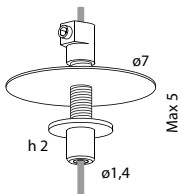

Model	Finish	Code	Euro €	Technical Info
Kit hard ceiling	Aluminium	ACH190	15,00	With strain relief