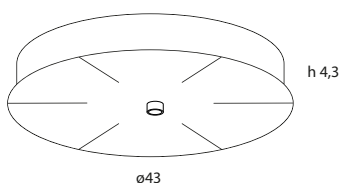

Accessories

Model	Finish	Code	Euro €	Technical Info
Round Rose L - Limbus For max 4 Limbus	Black	AL190D01	215,00	On-off, 0-10V, Push Button
	White	AL190D02	215,00	
	Black	AL190DD01	215,00	Dimmable Dali
	White	AL190DD02	215,00	

Model	Finish	Code	Euro €	Technical Info
Round Rose XL - Limbus For max 8 Limbus	Black	AXL190DD01	360,00	On-off, 0-10V, Push Button, Dimmable Dali
	White	AXL190DD02	360,00	

Model	Finish	Code	Euro €	Technical Info
Round Rose L - Tia 200 For max 4 Tia 200	Black	AL180D01	233,00	On-off, 0-10V, Push Button
	White	AL180D02	233,00	
	Black	AL180DD01	233,00	Dimmable Dali
	White	AL180DD02	233,00	

Model	Finish	Code	Euro €	Technical Info
Round Rose XL - Tia 200 For max 8 Tia 200	Black	AXL180DD01	407,00	On-off, 0-10V, Push Button, Dimmable Dali
	White	AXL180DD02	407,00	

Model	Finish	Code	Euro €	Technical Info
Round Rose Chandelier For max 6 Limbus or Tia 200	Black	ACX6DD01	430,00	On-off, 0-10V, Push Button, Dimmable Dali
	White	ACX6DD02	430,00