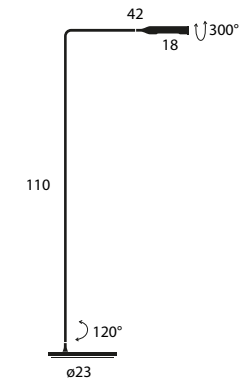

123x56x8 (cm)
0,053 m³ - 4,8 Kg

Model	CCT & Finish	Code	Euro €	Technical Info	
Flo Floor	3000 K	Black Soft-Touch	94501ST00	490,00	6W LED 2-step switch on the head
		Matt white	94502OP00	490,00	
		Matt red	94503OP00	490,00	
		Matt yellow	94505OP00	490,00	
		Metallic bronze	94529MT00	600,00	
		Brushed Nickel	94544000	815,00	
		Gunmetal	94532000	880,00	
	2700 K	Black Soft-Touch	94501STK27	490,00	
		Matt white	94502OPK27	490,00	
		Matt red	94503OPK27	490,00	
		Matt yellow	94505OPK27	490,00	
		Metallic bronze	94529MTK27	600,00	
		Brushed Nickel	94544K27	815,00	
		Gunmetal	94532K27	880,00