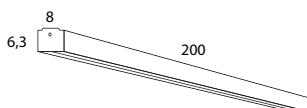

24×24×12 (cm)
0,007 m³ - 1,94 Kg

Model	Finish	Code	Euro €	Technical Info
Linear Rose 200 - Dot 600 Lite For max 4 Dot 600 Lite	Black	ABXL133DD01	410,00	On-off, 0-10V, Push Button, Dimmable Dali
	White	ABXL133DD02	410,00