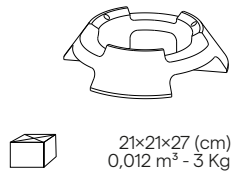

Limbus Eye (base)