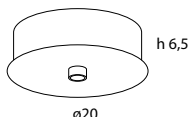

Model	Finish	Code	Euro €	Technical Info
Round Rose XL - Tia 200 For max 8 Tia 200	Black	AXL180DD01	407,00	On-off, 0-10V, Push Button, Dimmable Dali
	White	AXL180DD02	407,00