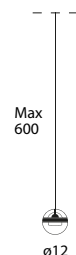

Model	CCT & Finish	Code	Euro €	Technical Info	
Limbus Modular ML electrical wire lenght 6m	3000 K	Black	190ML101XO00	430,00	5 W LED Power supply NOT INCLUDED Constant current (0,35A - Max 48V-DC)
		Brass	190ML150XO00	430,00	
		Aluminium	190ML12200	430,00	
	2700 K	Black	190ML101XOK27	430,00	
		Brass	190ML150XOK27	430,00	
		Aluminium	190ML122K27	430,00