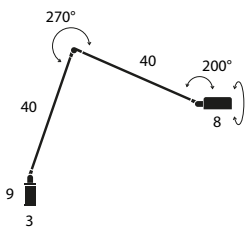

58x28x13 (cm)
0,02 m³ - 3,10 Kg

Model	CCT & Finish	Code	Euro €	Technical Info	
Daphne Cilindro LED	3000 K	Black Soft-Touch	10L01ST00	297,00	9W LED On-off switch
		Matt white	10L02OP00	297,00	
		Matt red	10L03OP00	297,00	
		Matt yellow	10L05OP00	297,00	
		Metallic bronze	10L29MT00	334,00	
		Brushed Nickel	10L4400	410,00	
	2700 K	Black Soft-Touch	10L01STK27	297,00	
		Matt white	10L02OPK27	297,00	
		Matt red	10L03OPK27	297,00	
		Matt yellow	10L05OPK27	297,00	
		Metallic bronze	10L29MTK27	334,00	
Brushed Nickel	10L44K27	410,00