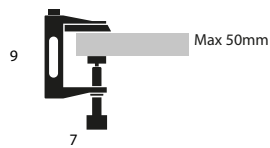

Accessories for Naomi and Tangram

Model	Finish	Code	Euro €	Technical Info
Clamp On	Aluminium	11208220	35,00	-