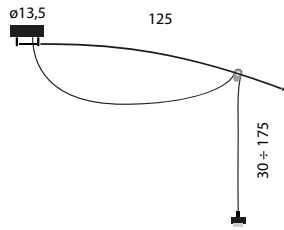

Model	Finish	Code	Euro €	Technical Info
Moove Body	Black soft-touch	75001ST220	480,00	Bulb not included

138×12×23 (cm)
0,038 m³ - 2,5 Kg

Model	Finish	Code	Euro €	Technical Info
Moove Doppia Body	Black soft-touch	75101ST220	745,00	Bulb not included