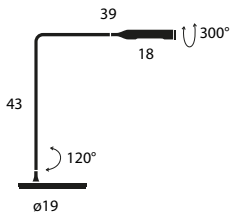

46x40x7,5 (cm)
0,013 m³ - 2,35 Kg

Model	CCT & Finish	Code	Euro €	Technical Info	
Flo Desk	3000 K	Black Soft-Touch	94001ST00	395,00	6W LED 2-step switch on the head
		Matt white	94002OP00	395,00	
		Matt red	94003OP00	395,00	
		Matt yellow	94005OP00	395,00	
		Metallic bronze	94029MT00	480,00	
		Brushed Nickel	94044000	660,00	
		Gunmetal	94032000	715,00	
	2700 K	Black Soft-Touch	94001STK27	395,00	
		Matt white	94002OPK27	395,00	
		Matt red	94003OPK27	395,00	
		Matt yellow	94005OPK27	395,00	
		Metallic bronze	94029MTK27	480,00	
		Brushed Nickel	94044K27	660,00	
		Gunmetal	94032K27	715,00