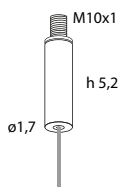

Model	Finish	Code	Euro €	Technical Info
Kit rail connector	Aluminium	AR190	20,00	With strain relief