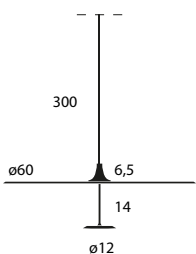

Model	CCT & Finish	Code	Euro €	Technical Info	
Dot 600 Lite M electrical wire lenght 3m	3000 K	Semi-glossy black	133M101SL00	440,00	12 W LED Power supply NOT INCLUDED Constant current (0,50A - Max 48V-DC)
		Ultra matt white	133M102UM00	440,00	
	2700 K	Semi-glossy black	133M101SLK27	440,00	
		Ultra matt white	133M102UMK27	440,00