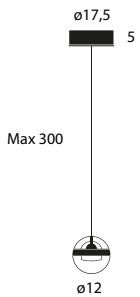

Black	AT19101	40,00
Brass	AT19150	40,00
Aluminium	AT19122	40,00
Sapphire blue	AT19106	50,00
Metallic bronze	AT19129MT	50,00
Black marble	AT19175	65,00

Model	CCT & Finish	Code	Euro €	Technical Info		
Limbus Mono	3000 K	Black	190D01XO00	569,00	5W LED On-Off, 0-10v, push button	
		Brass	190D50XO00	569,00		
		Aluminium	190D2200	569,00		
	2700 K	Black	190D01XOK27	569,00		
		Brass	190D50XOK27	569,00		
		Aluminium	190D22K27	569,00		
	3000 K	Black	190DD01XO00	569,00	5W LED Dimmable Dali	
		Brass	190DD50XO00	569,00		
		Aluminium	190DD2200	569,00		
		2700 K	Black	190DD01XOK27		569,00
			Brass	190DD50XOK27		569,00
			Aluminium	190DD22K27		569,00