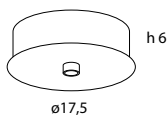

Model	Finish	Code	Euro €	Technical Info
Round Rose L - Tia 200 For max 4 Tia 200	Black	AL180D01	233,00	On-off, 0-10V, Push Button
	White	AL180D02	233,00	
	Black	AL180DD01	233,00	Dimmable Dali
	White	AL180DD02	233,00