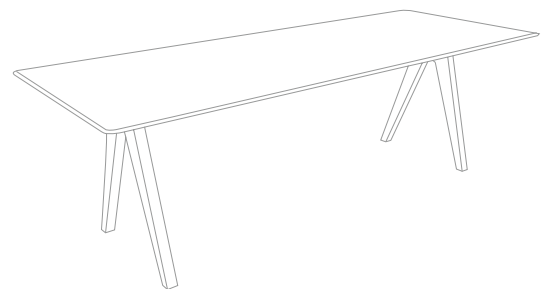

Scholar Table

EUR

€2500 ex tax

Designer	Cameron Foggo
Year	2014
Description	Dining Table
Materials	Solid Ash/ Oak veneer
Product Code	SCH001
Colour Options	Oak veneer/ Black base
Dimensions	L2400 x W900 x H740mm *Custom colours and sizes available upon request
Warranty	3 years