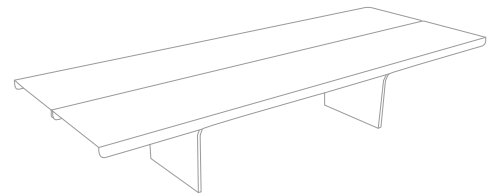

Flyover Coffee Table - Long

EUR

€1250 ex tax

Designer	Jamie McLellan
Year	2011
Description	Coffee Table
Materials	Steel
Product Code	FLY001W- Flyover Table Long White FLY001Y- Flyover Table Long Yellow
Colour Options	White Yellow
Dimensions	L1600 x W400 x H300mm
Warranty	3 years