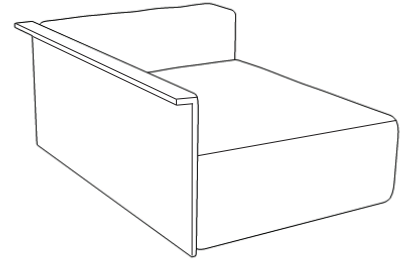

Arcade Sofa System

EUR Category one €2342 ex tax
Category two €3048 ex tax
Category three €5804 ex tax

Designer	Simon James
Year	2018
Description	Standard width chaise narrow arm
Materials	Multi density feather and foam system Timber frame
Product Code	ARC006R ARC006L
Upholstery Options	Category one- Revision by Resident Category two- Meld by Maharam Linara by Romo Category three- Ascona by Pelle Leather
Dimensions	Product dimensions- D1350 x W1000 x H650mm Floor to seat height- 350mm
Warranty	3 years