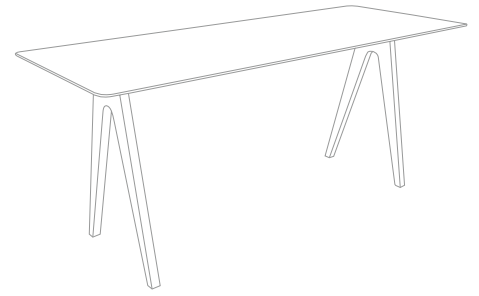

Scholar Bar Leaner

EUR

€2650 ex tax

Designer	Cameron Foggo
Year	2014
Description	Bar Leaner
Materials	Solid Ash/ Oak veneer
Product Code	SCH002
Colour Options	Oak veneer/ Black base
Dimensions	L2400 x W900 x H1000mm
Warranty	3 years