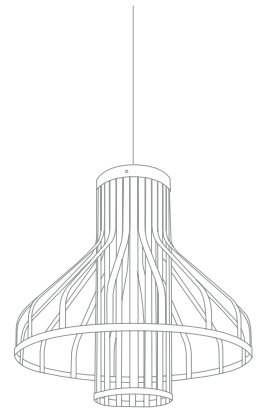

Fibre Light Funnel

EUR

€2730 ex tax

Designer	Jamie McLellan
Year	2014
Description	Pendant Light
Materials	Carbon Fibre
Product Code	FIB002
Colour Options	Shade- Black Cable- Black Canopy- Black
Dimensions	Product dimensions- Ø 590 x H570mm Canopy dimensions- Ø 100 x H65mm Cable length- 3000mm
Light Source	LED 8W bulb included Bulb holder- E27
Certifications	CE
Warranty	3 years