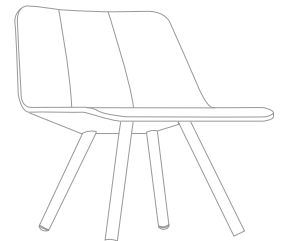

€895 ex tax
€995 ex tax

Designer	Jamie McLellan
Year	2016
Description	Armchair
Materials	Cast Aluminium legs, Solid Ash seat and back, Upholstered seat- Kvadrat Maharam Messenger, 458640
Product Code	ODN001N- Odin Chair Natural ODN002NU- Odin Chair Natural Upholstered ODN001B- Odin Chair Black ODN001BU- Odin Chair Black Upholstered
Colour Options	Natural Stain back and seat w Black legs Natural Stain back, upholstered seat w Black legs Black Stain back and seat w Black legs Black Stain back, upholstered seat w Black legs
Dimensions	Product Dimensions- D500 x W600 x H750mm Floor to seat height- 450mm
Warranty	3 years

Volley Chair

EUR

Four Leg
Swivel Base

€1260 ex tax
€1390 ex tax

Designer	Jamie McLellan
Year	2016
Description	Lounge Chair
Materials	Upholstered Oak Ply
Product Code	VOL001- Volley Chair with Four Legs VOL002- Volley Chair with Swivel Base
Colour Options	Upholstery- Camera, Synergy Base- Natural Oak legs or Upholstered
Product Dimensions	Product dimensions- D660 x W620 x H730mm Seat height Swivel Base- 450mm Seat height Four Leg- 370mm
Warranty	3 years