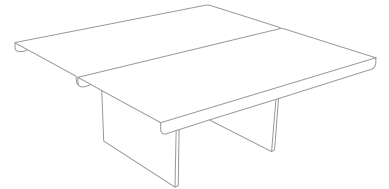

Flyover Coffee Table - Square

EUR

€1250 ex tax

Designer	Jamie McLellan
Year	2011
Description	Coffee Table
Materials	Steel
Product Code	FLY002W
Colour Options	White
Dimensions	L725 x W725 x H300mm
Warranty	3 years