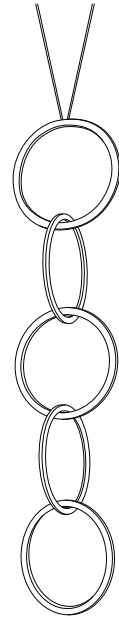

EURO Price List

Decorative Lighting

Circus Pendant, 250

Circus is a remarkable system of interconnecting rings.
The rings come in three sizes - 250, 500 and 750mm diameter.
You can specify the Qty of rings
250 diameter = minimum 2 rings, maximum 11 rings
500 diameter = minimum 2 rings, maximum 6 rings
750 diameter = minimum 2 rings, maximum 4 rings

Designer Resident Studio
Year 2018
Description Pendant Light
Materials Brushed Brass
Colour Options Frame - Brushed Brass
Cable - Black
Canopy - Matt Black

Product Code/ Dimensions
CIR012BR- Circus 250 Brass Two- L250 x W16 x H500mm
CIR013BR- Circus 250 Bass Three- L250 x W16 x H750mm
CIR014BR- Circus 250 Brass Four- L250 x W16 x H1000mm
CIR015BR- Circus 250 Brass Five- L250 x W16 x H1250mm
CIR016BR- Circus 250 Brass Six- L250 x W16 x H1500mm
CIR017BR- Circus 250 Brass Seven- L250 x W16 x H1750mm
CIR018BR- Circus 250 Brass Eight- L250 x W16 x H2000mm
CIR019BR- Circus 250 Brass Nine- L250 x W16 x H2250mm
CIR020BR- Circus 250 Brass Ten- L250 x W16 x H2500mm
CIR021BR- Circus 250 Brass Eleven- L250 x W16 x H2750mm

Cable length - Min 300mm/ Max 5000mm
Canopy dimensions- Ø285 x H50mm

Light Source
LED Strip colour temperature 3000K
24 Volts DC- 240W transformer included CRI-95
Lumens - 2304lm per ring
Power usage- CIR012BR- 38W
CIR013BR- 58W
CIR014BR- 77W
CIR015BR- 96 W
CIR016BR- 115 W
CIR017BR- 134 W
CIR018BR- 154 W
CIR019BR- 173 W
CIR020BR- 192 W
CIR021BR- 211 W

EUR
Circus 250 Brass- Two €1888 ex tax
Circus 250 Brass- Three €2420 ex tax
Circus 250 Brass- Four €3193 ex tax
Circus 250 Brass- Five €3720 ex tax
Circus 250 Brass- Six €4498 ex tax
Circus 250 Brass- Seven €5030 ex tax
Circus 250 Brass- Eight €5803 ex tax
Circus 250 Brass- Nine €6330 ex tax
Circus 250 Brass- Ten €7108 ex tax
Circus 250 Brass- Eleven €7761 ex tax