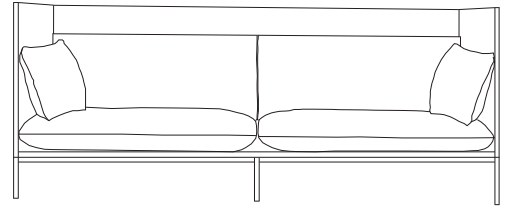

Carousel Sofa - Mid Back

EUR **Category one €7038 ex tax**
Category two €9100 ex tax
Category three €15318 ex tax

Designer	Cameron Foggo
Year	2018
Description	Sofa
Materials	Multi density feather and foam system Timber and Steel frame
Product Code	CAR002
Colour Options	Category one- Revision by Resident Category two- Meld by Maharam Linara by Romo Category three- Ascona by Pelle Leather
Dimensions	Product dimensions- D810 x W2200 x H900mm Floor to seat height- 400mm
Warranty	3 years