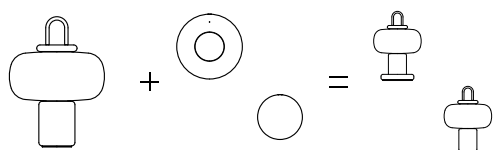

Nox Charging Base

Required Accessory

Item Code	Description	EUR excl. Tax
A02-A01-000B	Graphite	200,00
A02-A01-000D	Champagne	200,00
A02-A01-000G	Silver	200,00
A02-A01-000N	Bronze	200,00

Item Code	Description	EUR excl. Tax
A02-A02-1004	Wooden	95,00

Item Code	Description	EUR excl. Tax
A02-A02-3004	Wooden x 3	195,00