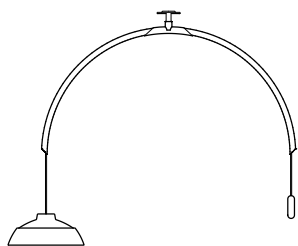

Model 2129

Gino Sarfatti, 1969/2013

Typology	Suspension
Materials	Aluminium Reflectors, Methacrylate and Brass Structure
Dimensions	400 x 1450 x 1235mm
Reflector Diameter	ø 400mm
Weight	4.60kg
Control	Foot Switch
Light Source	Integrated LED 25W 1600lm 2700K

Item Code	Description	EUR excl. Tax
T07-S12-00BW	White & Grey Shade, Methacrylite Structure	1,700,00