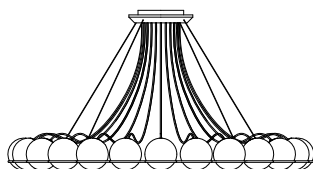

Model 2109/24/14

Gino Sarfatti, 1959/2018

Typology	Suspension
Materials	Opaline Glass Diffuser, Steel Structure
Dimensions	ø 1340 x 70-1800mm
Diffuser Diameter	ø 140mm
Weight	16,50kg
Light Source	24 x E14 (60W Max) Bulbs Not Included

Item Code	Description	EUR excl. Tax
T08-S31-S0B0	24 Opaline Spheres (14cm Diameter), Black Structure	7,670,00
T08-S31-S0D0	24 Opaline Spheres (14cm Diameter), Champagne Structure	8,170,00