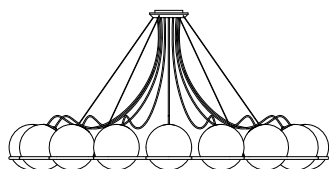

Model 2109/16/20

Gino Sarfatti, 1959/2018

Typology	Suspension
Materials	Opaline Glass Diffuser, Steel Structure
Dimensions	ø 1400 x 70-1800mm
Diffuser Diameter	ø 200mm
Weight	21,00kg
Light Source	16 x E27 (60W Max) Bulbs Not Included

Item Code	Description	EUR excl. Tax
T08-S21-MGB0	16 Opaline Spheres (20cm Diameter), Black Structure	6.290,00
T08-S21-MGD0	16 Opaline Spheres (20cm Diameter), Champagne Structure	6.950,00