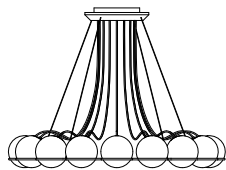

Model 2109/16/14

Gino Sarfatti, 1959/2018

Typology	Suspension
Materials	Opaline Glass Diffuser, Steel Structure
Dimensions	ø 950 x 70-1800mm
Diffuser Diameter	ø 140mm
Weight	11.40kg
Light Source	16 x E14 (60W Max) Bulbs Not Included

Item Code	Description	EUR excl. Tax
T08-S31-SGB0	16 Opaline Spheres (14cm Diameter), Black Structure	5.140,00
T08-S31-SGD0	16 Opaline Spheres (14cm Diameter), Champagne Structure	5.460,00