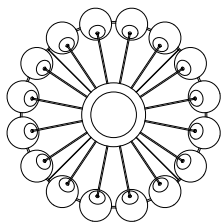

Model 2109/16/14

Gino Sarfatti, 1959/2018

Typology	Suspension
Materials	Opaline Glass Diffuser, Steel Structure
Dimensions	ø 950 x 70-1800mm
Diffuser Diameter	ø 140mm
Weight	11.40kg
Light Source	16 x E14 (60W Max) Bulbs Not Included

Item Code	Description	EUR excl. Tax
T08-S31-SGB0	16 Opaline Spheres (14cm Diameter), Black Structure	5.140,00
T08-S31-SGD0	16 Opaline Spheres (14cm Diameter), Champagne Structure	5.460,00