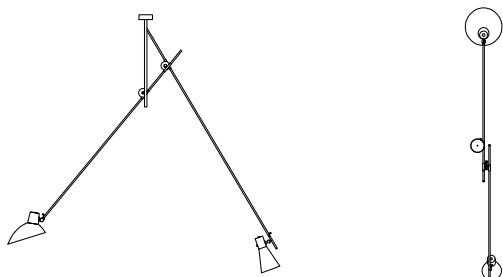

VV Cinquanta Suspension

Vittoriano Viganò, 1951/2016

Typology	Suspension
Materials	Spun Aluminium Reflectors, Steel or Brass Structure
Dimensions	256 x 1900 x 1800mm
Reflector Diameter	∅ 274mm
Weight	3,00kg
Control	On/Off Switch
Light Source	2 x E27 LED 6W 806lm (1612lm Total) 2700K Non-Dimmable Bulbs Included

Item Code	Description	EUR excl. Tax
T02-S21-00BB	Black Structure, Black Reflectors	1.500,00
T02-S21-00BR	Black Structure, Black and Red Reflectors	1.500,00
T02-S21-00WB	Black Structure, White and Black Reflectors	1.500,00
T02-S21-01BB	Brass Structure, Black Reflectors	1.850,00
T02-S21-01BW	Brass Structure, Black and White Reflectors	1.850,00
T02-S21-01LY	Mondrian Structure, Blue and Yellow Reflectors	1.570,00