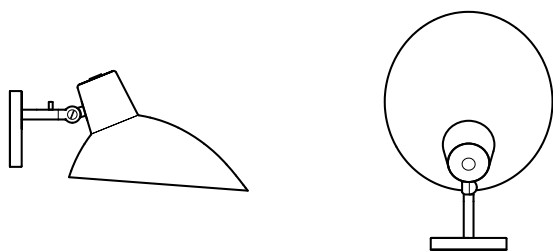

VV Cinquanta Wall

Vittoriano Viganò, 1951/2016

Typology	Wall
Materials	Spun Aluminium Reflector, Brass Mount
Dimensions	256 x 364 x 183mm
Reflector Diameter	∅ 274mm
Weight	0.70kg
Light Source	1 x E27 LED 6W 806lm 2700K Non-Dimmable Bulb Included

Item Code	Description	Control	EUR excl. Tax
T02-W21-00BB	Black Mount, Black Reflector	None	400,00
T02-W21-00BL	Black Mount, Blue Reflector	None	400,00
T02-W21-00BR	Black Mount, Red Reflector	None	400,00
T02-W21-00BW	Black Mount, White Reflector	None	400,00
T02-W21-00BY	Black Mount, Yellow Reflector	None	400,00
T02-W21-001B	Brass Mount, Black Reflector	None	400,00
T02-W21-001W	Brass Mount, White Reflector	None	400,00
T02-W21-S0BB	Black Mount, Black Reflector with Switch	On/Off Switch	415,00
T02-W21-S01B	Brass Mount, Black Reflector with Switch	On/Off Switch	415,00
T02-W21-S01W	Brass Mount, White Reflector with Switch	On/Off Switch	415,00