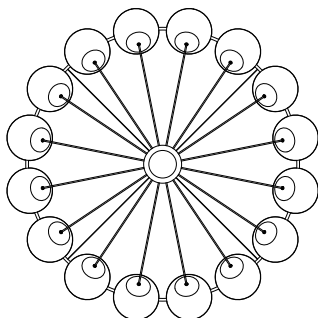

Model 2109/16/20

Gino Sarfatti, 1959/2018

Typology	Suspension
Materials	Opaline Glass Diffuser, Steel Structure
Dimensions	ø 1400 x 70-1800mm
Diffuser Diameter	ø 200mm
Weight	21,00kg
Light Source	16 x E27 (60W Max) Bulbs Not Included

Item Code	Description	EUR excl. Tax
T08-S21-MGB0	16 Opaline Spheres (20cm Diameter), Black Structure	6.290,00
T08-S21-MGD0	16 Opaline Spheres (20cm Diameter), Champagne Structure	6.950,00