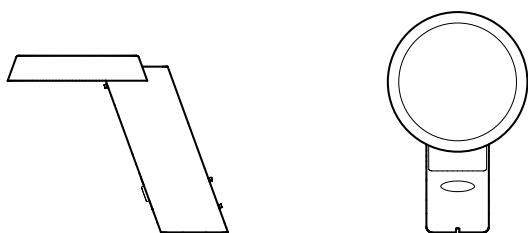

Model 607

Gino Sarfatti, 1971/2013

Typology	Table
Materials	Aluminium
Dimensions	250 x 390 x 310mm
Reflector Diameter	∅ 250mm
Weight	6.10kg
Control	Rotary Dimmer
Light Source	Integrated LED 11W 730lm 2700K

Item Code	Description	EUR excl. Tax
T04-T12-000G	Grey	900,00