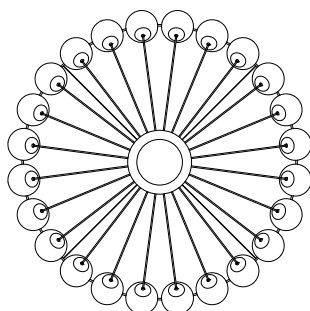

Model 2109/24/14

Gino Sarfatti, 1959/2018

Typology	Suspension
Materials	Opaline Glass Diffuser, Steel Structure
Dimensions	ø 1340 x 70-1800mm
Diffuser Diameter	ø 140mm
Weight	16,50kg
Light Source	24 x E14 (60W Max) Bulbs Not Included

Item Code	Description	EUR excl. Tax
T08-S31-S0B0	24 Opaline Spheres (14cm Diameter), Black Structure	7,670,00
T08-S31-S0D0	24 Opaline Spheres (14cm Diameter), Champagne Structure	8,170,00