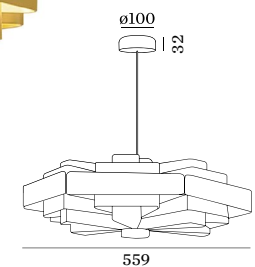

RESTAURANT TABLE D'AMIS KORTRIJK | BELGIUM

05

3x QA60 max.53W | E27
220-240VAC | 50-60Hz
aluminium lacquered

8.50kg IP20 0,9-D

	CODE
	2053E8S0
	2053E8G0

OPTIONAL

QA60 LED E27 6W

	CODE
2200K 400lm	9003E109
2700K 500lm	9003E125

more lamps and specs on page 542

DESIGNED BY JULES WABBES

04

6x QA60 max.53W | E27
220-240VAC | 50-60Hz
aluminium lacquered

4.50kg IP20

CODE
2052E8S0
2052E8G0

OPTIONAL

QA60 LED E27 6W