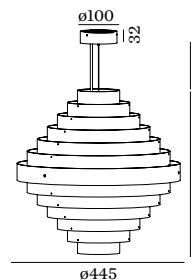

RESTAURANT TABLE D'AMIS KORTRIJK | BELGIUM

05

3x QA60 max.53W | E27
220-240VAC | 50-60Hz
aluminium lacquered

8.50kg IP20 0,9-D

	CODE
	2053E8S0
	2053E8G0

OPTIONAL

QA60 LED E27 6W

	CODE
2200K 400lm	9003E109
2700K 500lm	9003E125

more lamps and specs on page 542

DESIGNED BY JULES WABBES

04

6x QA60 max.53W | E27
220-240VAC | 50-60Hz
aluminium lacquered

4.50kg IP20

CODE
2052E8S0
2052E8G0

OPTIONAL

QA60 LED E27 6W