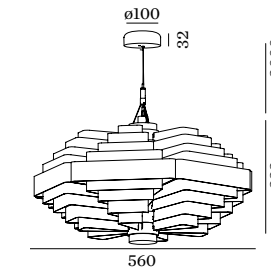

042

6x QA60 max.53W | E27
220-240VAC | 50-60Hz
aluminium lacquered

8.10kg IP20

CODE
2056E8S0
2056E8G0

OPTIONAL

QA60 LED E27 6W

CODE
2200K | 400lm 9003E109
2700K | 500lm 9003E125

more lamps and specs on page 542