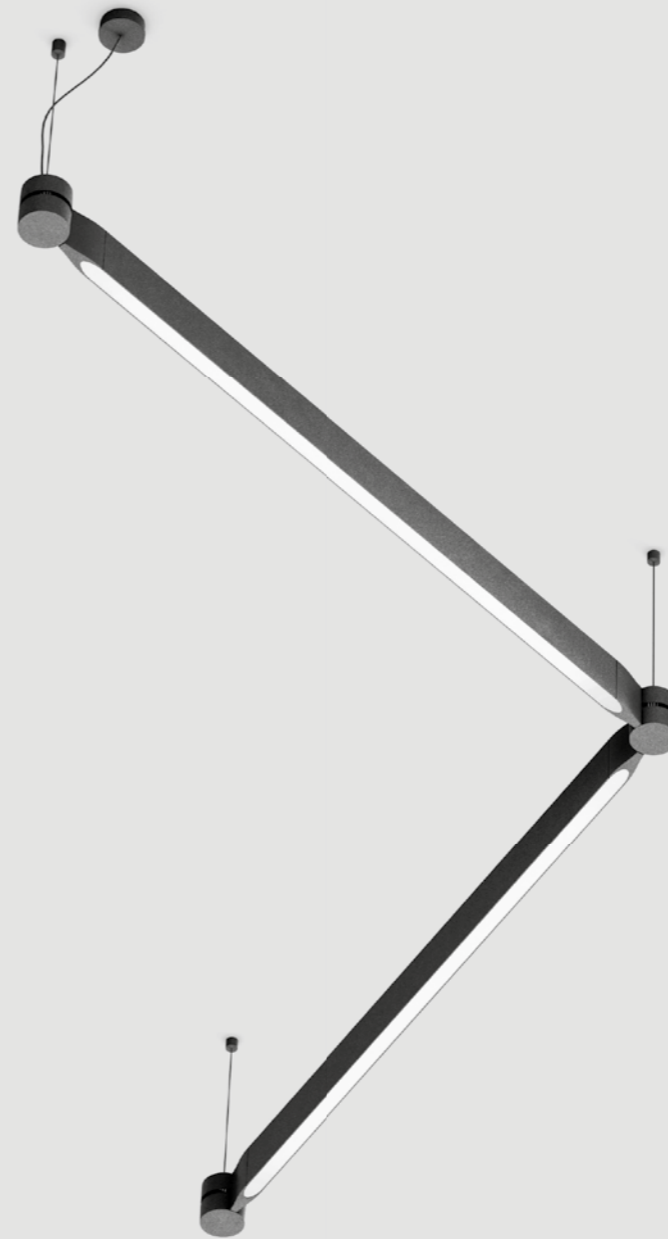

CONFERENCE ROOM STEINBERG | AUSTRIA

ELLO SYSTEM

CEILING SURFACE

1.0

LED 18W | 220-240VAC | 50-60Hz
PCB 3-step | incl. PS | phase-cut dim
aluminium powder coated
opal PMMA cover

1.70kg IP20 0.3m

3000K | >80 CRI | 940lm

	CODE
	500184W4
	500184B4

ALWAYS USE

connector point	CODE
	900190W1
	900190B1

OPTIONAL

	CODE
suspension cable 2.0m	90015102
power feeder for suspension	90018001