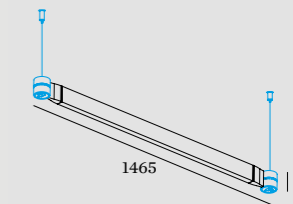

CONFERENCE ROOM STEINBERG | AUSTRIA

ELLO SYSTEM

CEILING SURFACE

1.0

LED 18W | 220-240VAC | 50-60Hz
PCB 3-step | incl. PS | phase-cut dim
aluminium powder coated
opal PMMA cover

1.70kg IP20 0.3m

3000K | >80 CRI | 940lm

	CODE
	500184W4
	500184B4

ALWAYS USE

connector point	CODE
	900190W1
	900190B1

OPTIONAL

	CODE
suspension cable 2.0m	90015102
power feeder for suspension	90018001