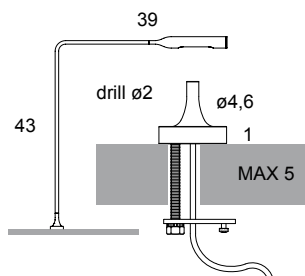

The maximum energy absorption is 8W.

<b>TECHNICAL DATAS</b>	Product Name (code)	<b>Flo Grommet F46 ( 960)</b>
	Certificates	
	Norms	<b>EN 60-598-1 (CEI 34-21)</b>
	Light sources	<b>1 x 6W-LED [3000K • 475lm]</b>
	Available	<b>230V (Europe) - 120V (USA - Japan) - 240V (UK)</b> <i>(fittings come with appropriate plug feeder)</i>
	Insulation Class	<b>III</b>
	Protection Class	<b>IP20</b>
Packaging	<b>0,024m<sup>3</sup> - 1,6Kg</b>	

# Flo Grommet F20

Foster+Partners, 2012

A light fitting in aluminium and steel, to be mounted on surfaces like desks, shelves, etc. with an arm pivoting on its base by 120°. Its head rotates by 300°. Lighting source is 6w-LED, which you can switch on with one click for full light intensity, with two clicks for half light intensity.

The maximum energy absorption is 8W.

<b>TECHNICAL DATAS</b>	Product Name (code)	<b>Flo Grommet F20 (cod. 962)</b>
	Certificates	
	Norms	<b>EN 60-598-1 (CEI 34-21)</b>
	Light sources	<b>1 x 6W-LED [3000K • 475lm]</b>
	Available	<b>230V (Europe) - 120V (USA - Japan) - 240V (UK)</b> <i>(fittings come with appropriate plug feeder)</i>
	Insulation Class	<b>III</b>
	Protection Class	<b>IP20</b>
Packaging	<b>0,024m<sup>3</sup> - 1,6Kg</b>	