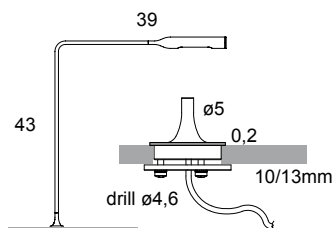

# Flo Grommet F46

Foster+Partners, 2012

A light fitting in aluminium and steel, to be mounted on surfaces like desks, shelves, etc. with an arm pivoting on its base by 120°. Its head rotates by 300°. Lighting source is 6w-LED, which you can switch on with one click for full light intensity, with two clicks for half light intensity.

The maximum energy absorption is 8W.

<b>TECHNICAL DATAS</b>	Product Name (code)	<b>Flo Grommet F46 ( 960)</b>
	Certificates	
	Norms	<b>EN 60-598-1 (CEI 34-21)</b>
	Light sources	<b>1 x 6W-LED [3000K • 475lm]</b>
	Available	<b>230V (Europe) - 120V (USA - Japan) - 240V (UK)</b> <i>(fittings come with appropriate plug feeder)</i>
	Insulation Class	<b>III</b>
	Protection Class	<b>IP20</b>
Packaging	<b>0,024m<sup>3</sup> - 1,6Kg</b>	

# Flo Grommet F20

Foster+Partners, 2012

A light fitting in aluminium and steel, to be mounted on surfaces like desks, shelves, etc. with an arm pivoting on its base by 120°. Its head rotates by 300°. Lighting source is 6w-LED, which you can switch on with one click for full light intensity, with two clicks for half light intensity.

The maximum energy absorption is 8W.

<b>TECHNICAL DATAS</b>	Product Name (code)	<b>Flo Grommet F20 (cod. 962)</b>
	Certificates	
	Norms	<b>EN 60-598-1 (CEI 34-21)</b>
	Light sources	<b>1 x 6W-LED [3000K • 475lm]</b>
	Available	<b>230V (Europe) - 120V (USA - Japan) - 240V (UK)</b> <i>(fittings come with appropriate plug feeder)</i>
	Insulation Class	<b>III</b>
	Protection Class	<b>IP20</b>
Packaging	<b>0,024m<sup>3</sup> - 1,6Kg</b>	