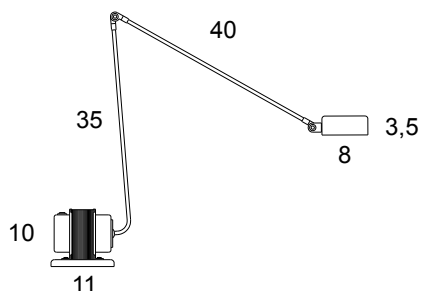

Daphine LED

Tommaso Cimini - Ettore Cimini, 2013

Table standing lamp of metal with an articulated pivoting arm, the head can rotate 360°. The light source is a 8W-LED controlled by a switch which can be set in ways: on/half light/off or dimmer.

The maximum energy absorption is 11W.

TECHNICAL DATAS	Product Name (code)	Daphine LED (01L)
	Certificates	
	Norms	EN 60-598-1 (CEI 34-21)
	Light sources	1 x 8W-LED [3000K • 840lm]
	Available	230V (Europe) - 120V (USA - Japan) - 240V (UK) <i>(fittings come with appropriate plug feeder)</i>
	Insulation Class	III
	Protection Class	IP20
	Packaging	0,016m³ - 3,42Kg

COLOURS									
	Black Soft-touch	Matt White	Matt Red	Matt Yellow	Matt Orange	Matt Cyan	Matt Green	Metallic Bronze	Brushed Nickel

FAMILY				
	Daphine Classic	Daphine Dimmer	Daphine LED	Daphine Parete Daphine Parete LED
	Daphine Terra Classic	Daphine Terra Dimmer	Daphine Terra LED	Daphinette Daphinette LED