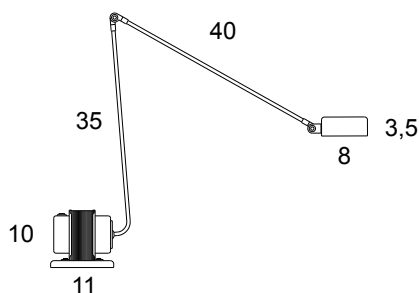

<b>TECHNICAL DATAS</b>	Product Name (code)	<b>Daphne Classic (01C)</b>
	Certificates	<b>CE</b>
	Norms	<b>EN 60-598-1 (CEI 34-21)</b>
	Light sources	<b>MAX 50W 12V - GY6.35 (35W energy saver included)</b>
	Available	<b>230V (Europe) - 240V (UK)</b> <i>(fittings come with appropriate transformer and plug)</i>
	Insulation Class	<b>II</b>
	Protection Class	<b>IP20</b>
	Packaging	<b>0,016m<sup>3</sup> - 3,3Kg</b>

# Daphine Dimmer

Tommaso Cimini, 1980

Table lamp made of metal, with adjustable arm and 360° rotating head; black painted cast-iron base, electronic transformer controlled by a dimmer.

<b>TECHNICAL DATAS</b>	Product Name (code)	<b>Daphine Dimmer (03)</b>
	Certificates	<b>CE</b>
	Norms	<b>EN 60-598-1 (CEI 34-21)</b>
	Light sources	<b>MAX 50W 12V - GY6.35 (35W energy saver included)</b>
	Available	<b>230V (Europe) - 120V (USA - Japan) - 240V (UK)</b> <i>(fittings come with appropriate transformer and plug)</i>
	Insulation Class	<b>II</b>
	Protection Class	<b>IP20</b>
	Packaging	<b>0,016m<sup>3</sup> - 3,26Kg</b>