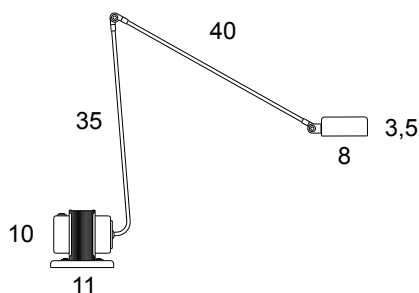

# Daphne Classic

Tommaso Cimini, 1975

Table standing lamp of metal with an articulated arm and a diffuser pivoting on 360°. The base of cast iron always comes black varnished. Lamellar transformer. Two light intensities.

<b>TECHNICAL DATAS</b>	Product Name (code)	<b>Daphne Classic (01C)</b>
	Certificates	<b>CE</b>
	Norms	<b>EN 60-598-1 (CEI 34-21)</b>
	Light sources	<b>MAX 50W 12V - GY6.35 (35W energy saver included)</b>
	Available	<b>230V (Europe) - 240V (UK)</b> <i>(fittings come with appropriate transformer and plug)</i>
	Insulation Class	<b>II</b>
	Protection Class	<b>IP20</b>
	Packaging	<b>0,016m<sup>3</sup> - 3,3Kg</b>

# Daphine Dimmer

Tommaso Cimini, 1980

Table lamp made of metal, with adjustable arm and 360° rotating head; black painted cast-iron base, electronic transformer controlled by a dimmer.

<b>TECHNICAL DATAS</b>	Product Name (code)	<b>Daphine Dimmer (03)</b>
	Certificates	<b>CE</b>
	Norms	<b>EN 60-598-1 (CEI 34-21)</b>
	Light sources	<b>MAX 50W 12V - GY6.35 (35W energy saver included)</b>
	Available	<b>230V (Europe) - 120V (USA - Japan) - 240V (UK)</b> <i>(fittings come with appropriate transformer and plug)</i>
	Insulation Class	<b>II</b>
	Protection Class	<b>IP20</b>
	Packaging	<b>0,016m<sup>3</sup> - 3,26Kg</b>

# Daphine LED

Tommaso Cimini - Ettore Cimini, 2013

Table standing lamp of metal with an articulated pivoting arm, the head can rotate 360°. The light source is a 8W-LED controlled by a switch which can be set in ways: on/half light/off or dimmer.