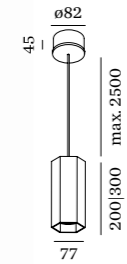

HEXO

CEILING SUSPENDED

2.0 | 3.0 LED

LED 8W | 220-240VAC | 50-60Hz
COB 2-step | incl. PS | phase-cut dim
aluminium powder coated
brushed

0.66 | 0.82kg | IP20 | 0.3° | 36°

2.0

Color	CODE
Gold	207364G
Dark Grey	207364Q
Black	207364P
Brushed	207364B

3.0

Color	CODE
Gold	207464G
Dark Grey	207464Q
Black	207464P
Brushed	207464B

Light Colour Selection

Color	LUMEN CRI	CODE
2700K	480 >80	2
3000K	480 >80	4
1800-2850K	410 >90	9

2.0 | 3.0 PAR16

PAR16 max.35W | GU10
220-240VAC | 50-60Hz
aluminium powder coated
brushed

0.58 | 0.74kg | IP20 | 0.9°

2.0

Color	CODE
Gold	207320G0
Dark Grey	207320Q0
Black	207320P0
Brushed	207320B0

3.0

Color	CODE
Gold	207420G0
Dark Grey	207420Q0
Black	207420P0
Brushed	207420B0

OPTIONAL

PAR16 LED GU10 6W
phase-cut dim