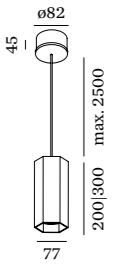

HEXO

CEILING SUSPENDED

2.0 | 3.0 LED

LED 8W | 220-240VAC | 50-60Hz
COB 2-step | incl. PS | phase-cut dim
aluminium powder coated
brushed

0.66 | 0.82kg | IP20 | 0.3° | 36°

2.0

Color	CODE
Gold	207364G
Dark Grey	207364Q
Black	207364P
Brushed	207364B

3.0

Color	CODE
Gold	207464G
Dark Grey	207464Q
Black	207464P
Brushed	207464B

Light Colour Selection

Color	LUMEN CRI	CODE
2700K	480 >80	2
3000K	480 >80	4
1800-2850K	410 >90	9

2.0 | 3.0 PAR16

PAR16 max.35W | GU10
220-240VAC | 50-60Hz
aluminium powder coated
brushed

0.58 | 0.74kg | IP20 | 0.9°

2.0

Color	CODE
Gold	207320G0
Dark Grey	207320Q0
Black	207320P0
Brushed	207320B0

3.0

Color	CODE
Gold	207420G0
Dark Grey	207420Q0
Black	207420P0
Brushed	207420B0

OPTIONAL

PAR16 LED GU10 6W
phase-cut dim