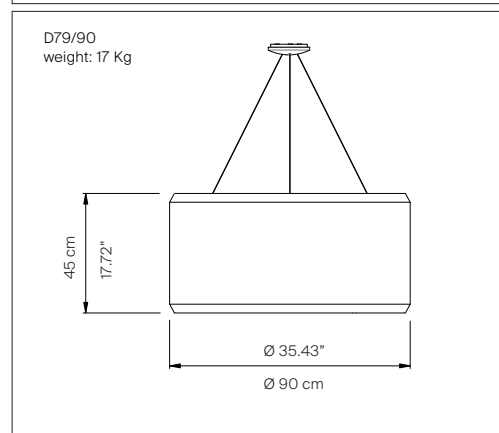

SILENZIO

design Monica Armani

**LUCE
PLAN**

Type: Suspension

Light source: 3 x LED 18W E27
3 x 23/27W FB E27
3 x max 105W HSGSA E27
LED 35W⁽¹⁾ 2700 or 3000K
LED 44W⁽¹⁾ 2700 or 3000K

EEL: A
EEL: A
EEL: D
EEL: A
EEL: A

Product use : Indoor

Materials : **kvadrat** textile, Remix 2 (90% wool, 10% nylon)

Colors: see the textile references

Description : The quality of light combined with acoustic comfort and the beauty of Kvadrat fabrics. Silenzio is a lighting system that combines decor solutions with high sound absorption for public and private spaces.

Insulation class:

Reference code : D79/90c
1D7909C000A2 light grey
1D7909C000A3 dark grey
1D7909C000B2 rust
1D7909C000B1 sand

D79/120c
1D7912C000A2 light grey
1D7912C000A3 dark grey
1D7912C000B2 rust
1D7912C000B1 sand

D79/150c
1D7915C000A2 light grey
1D7915C000A3 dark grey
1D7915C000B2 rust
1D7915C000B1 sand

Optics D79R/03 9D7903608200
D79R/05 9D7905101200
D79R/08 9D7908101500
D79R/10 9D7910101700
D79R/11 9D7910101800

Accessories D79R/07 9D7907726000
D79R/09 9D7909612000

⁽¹⁾ The LED lamps cannot be changed in the luminaire
Power consumption by device