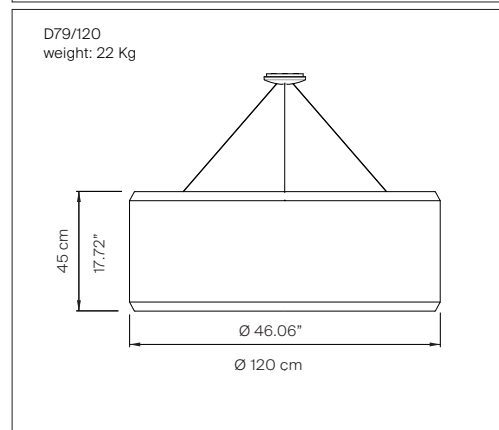

SILENZIO

design Monica Armani

**LUCE
PLAN**

Type: Suspension

Light source: 3 x LED 18W E27
3 x 23/27W FB E27
3 x max 105W HSGSA E27
LED 35W⁽¹⁾ 2700 or 3000K
LED 44W⁽¹⁾ 2700 or 3000K

EEL: A
EEL: A
EEL: D
EEL: A
EEL: A

Product use : Indoor

Materials : **kvadrat** textile, Remix 2 (90% wool, 10% nylon)

Colors: see the textile references

Description : The quality of light combined with acoustic comfort and the beauty of Kvadrat fabrics. Silenzio is a lighting system that combines decor solutions with high sound absorption for public and private spaces.

Insulation class:

Reference code : D79/90c
1D7909C000A2 light grey
1D7909C000A3 dark grey
1D7909C000B2 rust
1D7909C000B1 sand

D79/120c
1D7912C000A2 light grey
1D7912C000A3 dark grey
1D7912C000B2 rust
1D7912C000B1 sand

D79/150c
1D7915C000A2 light grey
1D7915C000A3 dark grey
1D7915C000B2 rust
1D7915C000B1 sand

Optics D79R/03 9D7903608200
D79R/05 9D7905101200
D79R/08 9D7908101500
D79R/10 9D7910101700
D79R/11 9D7910101800

Accessories D79R/07 9D7907726000
D79R/09 9D7909612000

⁽¹⁾ The LED lamps cannot be changed in the luminaire
Power consumption by device