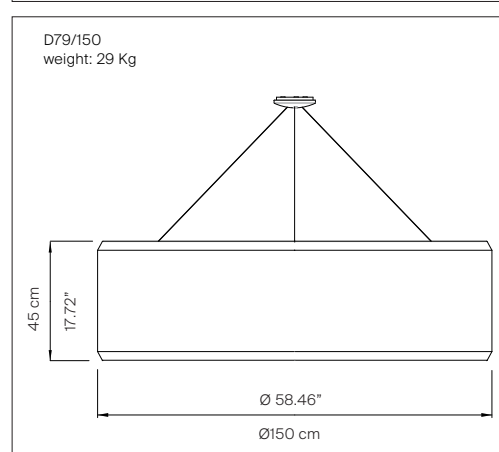

SILENZIO

design Monica Armani

**LUCE
PLAN**

Type: Suspension

Light source: 3 x LED 18W E27
3 x 23/27W FB E27
3 x max 105W HSGSA E27
LED 35W⁽¹⁾ 2700 or 3000K
LED 44W⁽¹⁾ 2700 or 3000K

EEL: A
EEL: A
EEL: D
EEL: A
EEL: A

Product use : Indoor

Materials : **kvadrat** textile, Remix 2 (90% wool, 10% nylon)

Colors: see the textile references

Description : The quality of light combined with acoustic comfort and the beauty of Kvadrat fabrics. Silenzio is a lighting system that combines decor solutions with high sound absorption for public and private spaces.

Insulation class:

Reference code : D79/90c
1D7909C000A2 light grey
1D7909C000A3 dark grey
1D7909C000B2 rust
1D7909C000B1 sand

D79/120c
1D7912C000A2 light grey
1D7912C000A3 dark grey
1D7912C000B2 rust
1D7912C000B1 sand

D79/150c
1D7915C000A2 light grey
1D7915C000A3 dark grey
1D7915C000B2 rust
1D7915C000B1 sand

Optics D79R/03 9D7903608200
D79R/05 9D7905101200
D79R/08 9D7908101500
D79R/10 9D7910101700
D79R/11 9D7910101800

Accessories D79R/07 9D7907726000
D79R/09 9D7909612000

⁽¹⁾ The LED lamps cannot be changed in the luminaire
Power consumption by device