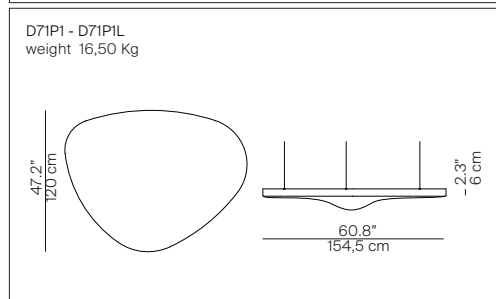

PÉTALE

design Odile Decq, 2011

**LUCE
PLAN**

Type	Suspension
Light source:	Fluorescent or LED with not dimmable LED low power strip on inside for light accent
Product use	Indoor
Materials	Sound absorbing panel
Colors	White elastic tissue
Description	Light as a suspended petal, white as the subdued lighting and with a softness that enhances it. A suspension lamp with an organic form which conceals the magic of silence within: the body consists of a sound-absorbent panel upholstered in white fabric

Specifications:

Reference code:	D71P	1D710P000002
	D71PL	1D710POL0002
	D71P1	1D710P100002
	D71P1L	1D710P1L0002
	D71C	1D710C000002
	D71CL	1D710C0L0002

Optics

D71/2	1D71/2000002
D71/2D	1D71/2D00002
D71/2L	1D71/2L00002
D71/2DL	1D71/2DL0002
D71/3	1D71/3000002
D71/5D	1D71/5D00002
D71/6DL	1D71/6DL0002

Lamp D71/2 (on/off) D71/2D (DALI) for D71P-D71C-D71P1	D71/2L (on/off) D71/2DL (DALI) for D71PL-D71CL-D71P1L	D71/3 (on/off + FORTIMOLED) for D71P-D71C-D71P1
+	+	+
	+	
	18W LED strip^{†)} not dimmable	

Lamp D71/5D (DALI + FORTIMOLED) for D71P-D71C - D71P1	D71/6DL (DALI) for D71PL-D71CL - D71P1L
+	+
	18W LED strip^{†)} not dimmable

^{†)} The LED lamps cannot be changed in the luminaire
Power consumption by device