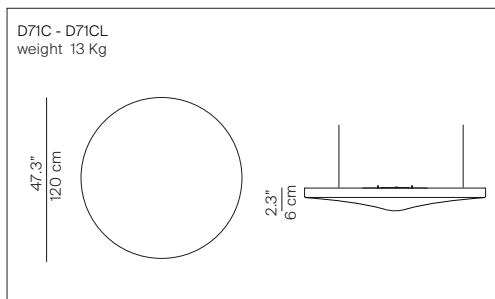

PÉTALE

design Odile Decq, 2011

**LUCE
PLAN**

Type	Suspension
Light source:	Fluorescent or LED with not dimmable LED low power strip on inside for light accent
Product use	Indoor
Materials	Sound absorbing panel
Colors	White elastic tissue
Description	Light as a suspended petal, white as the subdued lighting and with a softness that enhances it. A suspension lamp with an organic form which conceals the magic of silence within: the body consists of a sound-absorbent panel upholstered in white fabric

Specifications:

Reference code:	D71P	1D710P000002
	D71PL	1D710POL0002
	D71P1	1D710P100002
	D71P1L	1D710P1L0002
	D71C	1D710C000002
	D71CL	1D710C0L0002

Optics

D71/2	1D71/2000002
D71/2D	1D71/2D00002
D71/2L	1D71/2L00002
D71/2DL	1D71/2DL0002
D71/3	1D71/3000002
D71/5D	1D71/5D00002
D71/6DL	1D71/6DL0002

Lamp D71/2 (on/off) D71/2D (DALI) for D71P-D71C-D71P1	D71/2L (on/off) D71/2DL (DALI) for D71PL-D71CL-D71P1L	D71/3 (on/off + FORTIMOLED) for D71P-D71C-D71P1
+	+	+
	+	
	18W LED strip^{†)} not dimmable	

Lamp D71/5D (DALI + FORTIMOLED) for D71P-D71C - D71P1	D71/6DL (DALI) for D71PL-D71CL - D71P1L
+	+
	18W LED strip^{†)} not dimmable

^{†)} The LED lamps cannot be changed in the luminaire
Power consumption by device