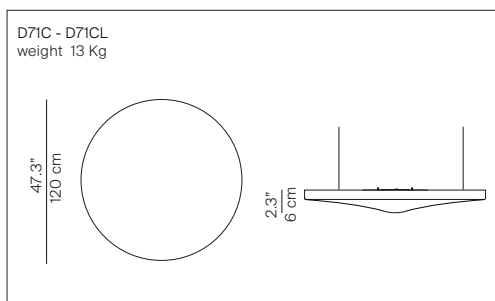

PÉTALE

design Odile Decq, 2011

**LUCE
PLAN**

Type	Suspension
Light source:	Fluorescent or LED with not dimmable LED low power strip on inside for light accent
Product use	Indoor
Materials	Sound absorbing panel
Colors	White elastic tissue
Description	Light as a suspended petal, white as the subdued lighting and with a softness that enhances it. A suspension lamp with an organic form which conceals the magic of silence within: the body consists of a sound-absorbent panel upholstered in white fabric

Specifications:

Reference code:	D71P	1D710P000002
	D71PL	1D710POL0002
	D71P1	1D710P100002
	D71P1L	1D710P1L0002
	D71C	1D710C000002
	D71CL	1D710C0L0002

Optics

D71/2	1D71/2000002
D71/2D	1D71/2D00002
D71/2L	1D71/2L00002
D71/2DL	1D71/2DL0002
D71/3	1D71/3000002
D71/5D	1D71/5D00002
D71/6DL	1D71/6DL0002

Lamp D71/2 (on/off) D71/2D (DALI) for D71P-D71C-D71P1	D71/2L (on/off) D71/2DL (DALI) for D71PL-D71CL-D71P1L	D71/3 (on/off + FORTIMOLED) for D71P-D71C-D71P1
+	+	+
	+	
	18W LED strip^{†)} not dimmable	

Lamp D71/5D (DALI + FORTIMOLED) for D71P-D71C - D71P1	D71/6DL (DALI) for D71PL-D71CL - D71P1L
+	+
	18W LED strip^{†)} not dimmable

^{†)} The LED lamps cannot be changed in the luminaire
Power consumption by device