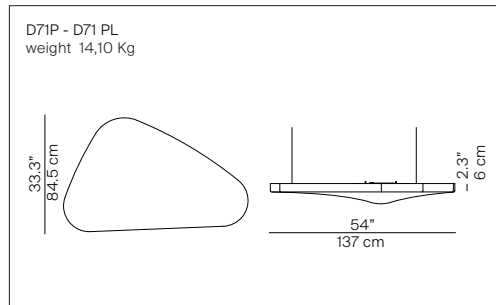

PÉTALE

design Odile Decq, 2011

**LUCE
PLAN**

Type	Suspension
Light source:	Fluorescent or LED with not dimmable LED low power strip on inside for light accent
Product use	Indoor
Materials	Sound absorbing panel
Colors	White elastic tissue
Description	Light as a suspended petal, white as the subdued lighting and with a softness that enhances it. A suspension lamp with an organic form which conceals the magic of silence within: the body consists of a sound-absorbent panel upholstered in white fabric

Specifications:

Reference code:	D71P	1D710P000002
	D71PL	1D710POL0002
	D71P1	1D710P100002
	D71P1L	1D710P1L0002
	D71C	1D710C000002
	D71CL	1D710C0L0002

Optics

D71/2	1D71/2000002
D71/2D	1D71/2D00002
D71/2L	1D71/2L00002
D71/2DL	1D71/2DL0002
D71/3	1D71/3000002
D71/5D	1D71/5D00002
D71/6DL	1D71/6DL0002

Lamp D71/2 (on/off) D71/2D (DALI) for D71P-D71C-D71P1	D71/2L (on/off) D71/2DL (DALI) for D71PL-D71CL-D71P1L	D71/3 (on/off + FORTIMOLED) for D71P-D71C-D71P1
+	+	+
	+	
	18W LED strip^{†)} not dimmable	

Lamp D71/5D (DALI + FORTIMOLED) for D71P-D71C - D71P1	D71/6DL (DALI) for D71PL-D71CL - D71P1L
+	+
	18W LED strip^{†)} not dimmable

^{†)} The LED lamps cannot be changed in the luminaire
Power consumption by device