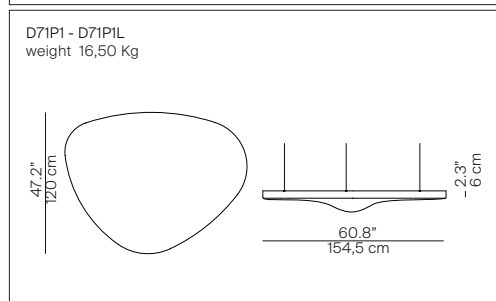

PÉTALE

design Odile Decq, 2011

**LUCE
PLAN**

Type	Suspension
Light source:	Fluorescent or LED with not dimmable LED low power strip on inside for light accent
Product use	Indoor
Materials	Sound absorbing panel
Colors	White elastic tissue
Description	Light as a suspended petal, white as the subdued lighting and with a softness that enhances it. A suspension lamp with an organic form which conceals the magic of silence within: the body consists of a sound-absorbent panel upholstered in white fabric

Specifications:

Reference code:	D71P	1D710P000002
	D71PL	1D710POL0002
	D71P1	1D710P100002
	D71P1L	1D710P1L0002
	D71C	1D710C000002
	D71CL	1D710C0L0002

Optics

D71/2	1D71/2000002
D71/2D	1D71/2D00002
D71/2L	1D71/2L00002
D71/2DL	1D71/2DL0002
D71/3	1D71/3000002
D71/5D	1D71/5D00002
D71/6DL	1D71/6DL0002

Lamp D71/2 (on/off) D71/2D (DALI) for D71P-D71C-D71P1	D71/2L (on/off) D71/2DL (DALI) for D71PL-D71CL-D71P1L	D71/3 (on/off + FORTIMOLED) for D71P-D71C-D71P1
+	+	+
	+	
	18W LED strip^{†)} not dimmable	

Lamp D71/5D (DALI + FORTIMOLED) for D71P-D71C - D71P1	D71/6DL (DALI) for D71PL-D71CL - D71P1L
+	+
	18W LED strip^{†)} not dimmable

^{†)} The LED lamps cannot be changed in the luminaire
Power consumption by device