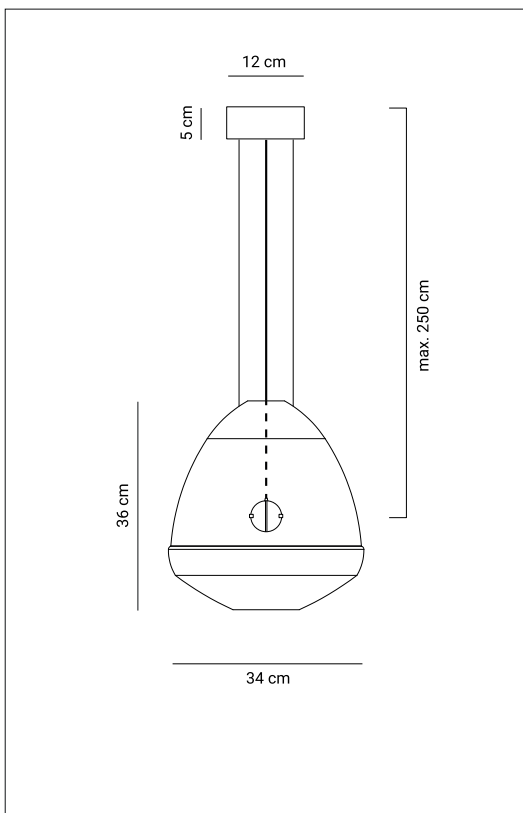

Limpid Light - Small

design Esther Jongsma & Sam van Gorp

Light source	Led 12 W 2700K 1200 lm CRI 80
Product use	Indoor
Materials	Shade in glass (The glass is mouthblown and therefore can contain airbubbles.) Adjustable suspension in steel and brass Not adjustable suspension in steel
Reference code	Suspension system: adjustable 20LIMPID0000A1 non-adjustable 20LIMPID0000A2 Shade: 08LIMPIDBLAST-S
Finish	 transparent  smoke
LED driver	Meanwell PCD-16-350B 200-240 VAC 0.20 A 50/60 Hz 277 VAC 0.15 A 50/60 Hz (North America) Max. 40 W Tronic dimmable   
Package	adjustable 1 Box 415 x 415 x 565 mm Gross weight 3.9 kg Net weight 2.9 kg non-adjustable 1 Box 415 x 415 x 565 mm Gross weight 3.0 kg Net weight 2.0 kg

Limpid Light - Medium

design Esther Jongsma & Sam van Gulp

hollandslight

Light source	Led 12 W 2700K 1200 lm CRI 80
Product use	Indoor
Materials	Shade in glass (The glass is mouthblown and therefore can contain airbubbles.) Adjustable suspension in steel and brass Not adjustable suspension in steel
Reference code	Suspension system: adjustable 20LIMPID0000A1 non-adjustable 20LIMPID0000A2 Shade: 08LIMPIDBLAST-M
Finish	 transparent  smoke
LED driver	Meanwell PCD-16-350B 200-240 VAC 0.20 A 50/60 Hz 277 VAC 0.15 A 50/60 Hz (North America) Max. 40 W Tronic dimmable  
Package	adjustable 1 Box 415 x 415 x 565 mm Gross weight 5.6 kg Net weight 4.6 kg non-adjustable 1 Box 415 x 415 x 565 mm Gross weight 4.7 kg Net weight 3.7 kg