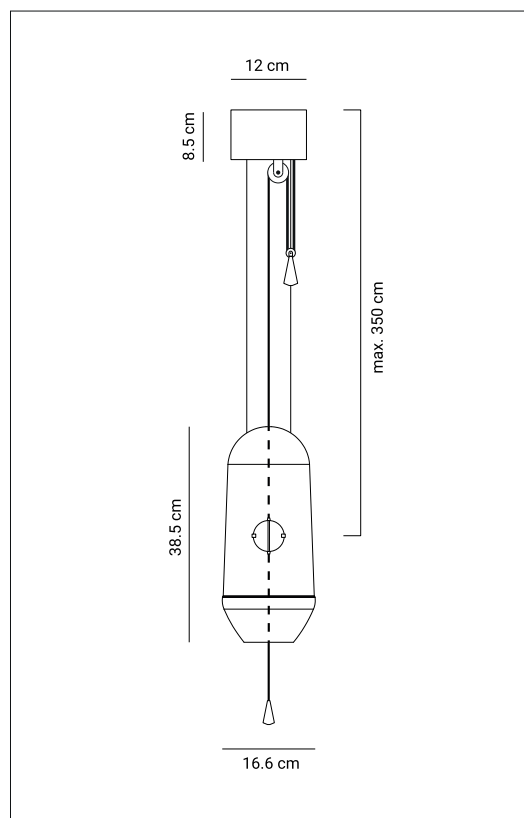

Limpid Light - Small

design Esther Jongsma & Sam van Gorp

Light source	Led 12 W 2700K 1200 lm CRI 80
Product use	Indoor
Materials	Shade in glass (The glass is mouthblown and therefore can contain airbubbles.) Adjustable suspension in steel and brass Not adjustable suspension in steel
Reference code	Suspension system: adjustable 20LIMPID0000A1 non-adjustable 20LIMPID0000A2 Shade: 08LIMPIDBLAST-S
Finish	 transparent  smoke
LED driver	Meanwell PCD-16-350B 200-240 VAC 0.20 A 50/60 Hz 277 VAC 0.15 A 50/60 Hz (North America) Max. 40 W Tronic dimmable   
Package	adjustable 1 Box 415 x 415 x 565 mm Gross weight 3.9 kg Net weight 2.9 kg non-adjustable 1 Box 415 x 415 x 565 mm Gross weight 3.0 kg Net weight 2.0 kg

Limpid Light - Medium

design Esther Jongsma & Sam van Gulp

hollandslight

Light source	Led 12 W 2700K 1200 lm CRI 80
Product use	Indoor
Materials	Shade in glass (The glass is mouthblown and therefore can contain airbubbles.) Adjustable suspension in steel and brass Not adjustable suspension in steel
Reference code	Suspension system: adjustable 20LIMPID0000A1 non-adjustable 20LIMPID0000A2 Shade: 08LIMPIDBLAST-M
Finish	 transparent  smoke
LED driver	Meanwell PCD-16-350B 200-240 VAC 0.20 A 50/60 Hz 277 VAC 0.15 A 50/60 Hz (North America) Max. 40 W Tronic dimmable  
Package	adjustable 1 Box 415 x 415 x 565 mm Gross weight 5.6 kg Net weight 4.6 kg non-adjustable 1 Box 415 x 415 x 565 mm Gross weight 4.7 kg Net weight 3.7 kg