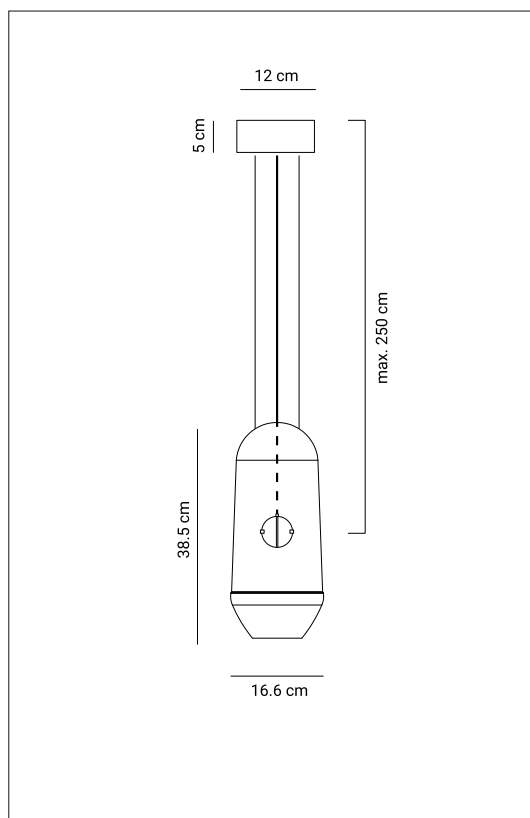

Limpid Light - Small

design Esther Jongsma & Sam van Gorp

Light source	Led 12 W 2700K 1200 lm CRI 80
Product use	Indoor
Materials	Shade in glass (The glass is mouthblown and therefore can contain airbubbles.) Adjustable suspension in steel and brass Not adjustable suspension in steel
Reference code	Suspension system: adjustable 20LIMPID0000A1 non-adjustable 20LIMPID0000A2 Shade: 08LIMPIDBLAST-S
Finish	 transparent  smoke
LED driver	Meanwell PCD-16-350B 200-240 VAC 0.20 A 50/60 Hz 277 VAC 0.15 A 50/60 Hz (North America) Max. 40 W Tronic dimmable   
Package	adjustable 1 Box 415 x 415 x 565 mm Gross weight 3.9 kg Net weight 2.9 kg non-adjustable 1 Box 415 x 415 x 565 mm Gross weight 3.0 kg Net weight 2.0 kg

Limpid Light - Medium

design Esther Jongsma & Sam van Gulp

hollandslight

Light source	Led 12 W 2700K 1200 lm CRI 80
Product use	Indoor
Materials	Shade in glass (The glass is mouthblown and therefore can contain airbubbles.) Adjustable suspension in steel and brass Not adjustable suspension in steel
Reference code	Suspension system: adjustable 20LIMPID0000A1 non-adjustable 20LIMPID0000A2 Shade: 08LIMPIDBLAST-M
Finish	 transparent  smoke
LED driver	Meanwell PCD-16-350B 200-240 VAC 0.20 A 50/60 Hz 277 VAC 0.15 A 50/60 Hz (North America) Max. 40 W Tronic dimmable  
Package	adjustable 1 Box 415 x 415 x 565 mm Gross weight 5.6 kg Net weight 4.6 kg non-adjustable 1 Box 415 x 415 x 565 mm Gross weight 4.7 kg Net weight 3.7 kg