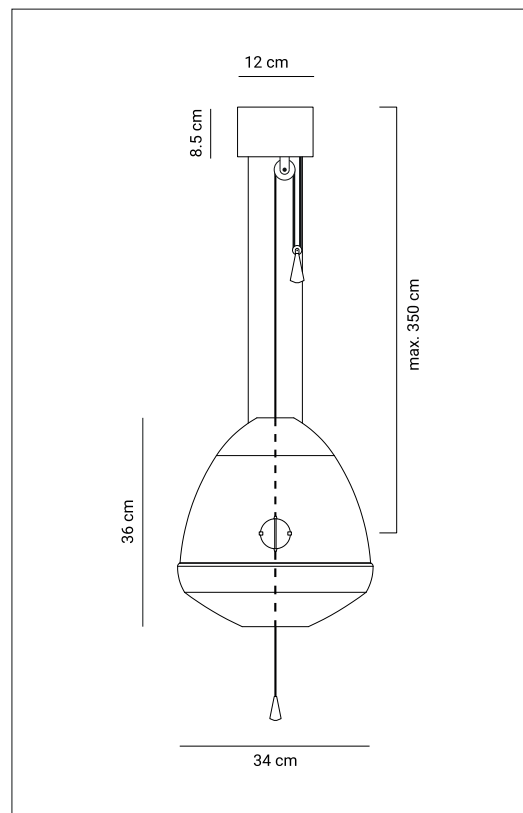

Limpid Light - Small

design Esther Jongsma & Sam van Gorp

Light source	Led 12 W 2700K 1200 lm CRI 80
Product use	Indoor
Materials	Shade in glass (The glass is mouthblown and therefore can contain airbubbles.) Adjustable suspension in steel and brass Not adjustable suspension in steel
Reference code	Suspension system: adjustable 20LIMPID0000A1 non-adjustable 20LIMPID0000A2 Shade: 08LIMPIDBLAST-S
Finish	 transparent  smoke
LED driver	Meanwell PCD-16-350B 200-240 VAC 0.20 A 50/60 Hz 277 VAC 0.15 A 50/60 Hz (North America) Max. 40 W Tronic dimmable   
Package	adjustable 1 Box 415 x 415 x 565 mm Gross weight 3.9 kg Net weight 2.9 kg non-adjustable 1 Box 415 x 415 x 565 mm Gross weight 3.0 kg Net weight 2.0 kg

Limpid Light - Medium

design Esther Jongsma & Sam van Gulp

hollandslight

Light source	Led 12 W 2700K 1200 lm CRI 80
Product use	Indoor
Materials	Shade in glass (The glass is mouthblown and therefore can contain airbubbles.) Adjustable suspension in steel and brass Not adjustable suspension in steel
Reference code	Suspension system: adjustable 20LIMPID0000A1 non-adjustable 20LIMPID0000A2 Shade: 08LIMPIDBLAST-M
Finish	 transparent  smoke
LED driver	Meanwell PCD-16-350B 200-240 VAC 0.20 A 50/60 Hz 277 VAC 0.15 A 50/60 Hz (North America) Max. 40 W Tronic dimmable  
Package	adjustable 1 Box 415 x 415 x 565 mm Gross weight 5.6 kg Net weight 4.6 kg non-adjustable 1 Box 415 x 415 x 565 mm Gross weight 4.7 kg Net weight 3.7 kg