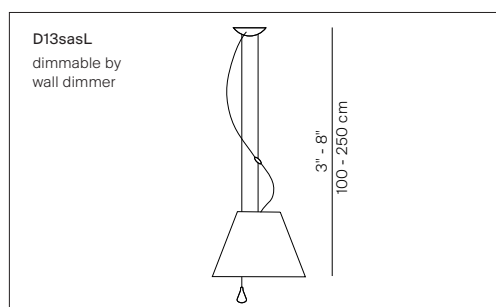

COSTANZA LED

design Paolo Rizzato, 1986/2014

**LUCE
PLAN**

Type: Table, floor, suspension

Light source: LED 23W mid Power ~2700K⁽¹⁾ EEL: A
sensor dimmer (floor version only), on/off

Product use: Indoor

Materials: aluminium body
interchangeable polycarbonate silkscreened shade

Colors: Structure in alu
Shade in white, comfort green, edgy pink, mistic white,
soft skin, shaded stone, primary red, liquorice black,
petroleum blue, smart yellow, concrete grey

Description: The evolution of LED technology has made it possible
to update the Costanza lamp without altering
the functional quality and essential lines
of the classic version

Insulation class:

Reference code: Structure

D13i L	1D13L=010020	alu
D13t L	1D13LT000020	alu
D13ti L	1D13LT010020	alu
D13tif L	1D13LT01F020	alu
D13tf L	1D13LT00F020	alu
D13sasL	1D13LSA00020	alu

Shade
D13/1/4 1D13001NT002 white

Mezzo Tono collection

D13/1/2	9D1301511737	comfort green
	9D1301511724	edgy pink
	9D1301511734	mistic white
	9D1301511738	soft skin
	9D1301511739	shaded stone

Radieuse collection

D13/1/2	9D1301511708	primary red
	9D1301511701	liquorice black
	9D1301511736	petroleum blue
	9D1301511706	smart yellow
	9D1301511705	concrete grey

⁽¹⁾ The LED lamps cannot be changed in the luminaire
Power consumption by device