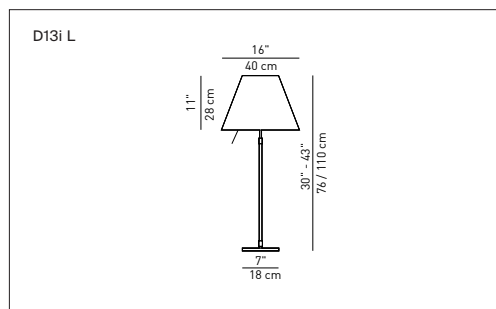

COSTANZA LED

design Paolo Rizzato, 1986/2014

**LUCE
PLAN**

Type: Table, floor, suspension

Light source: LED 23W mid Power ~2700K⁽¹⁾ EEL: A
sensor dimmer (floor version only), on/off

Product use: Indoor

Materials: aluminium body
interchangeable polycarbonate silkscreened shade

Colors: Structure in alu
Shade in white, comfort green, edgy pink, mistic white,
soft skin, shaded stone, primary red, liquorice black,
petroleum blue, smart yellow, concrete grey

Description: The evolution of LED technology has made it possible
to update the Costanza lamp without altering
the functional quality and essential lines
of the classic version

Insulation class:

Reference code: Structure

D13i L	1D13L=010020	alu
D13t L	1D13LT000020	alu
D13ti L	1D13LT010020	alu
D13tif L	1D13LT01F020	alu
D13tf L	1D13LT00F020	alu
D13sasL	1D13LSA00020	alu

Shade
D13/1/4 1D13001NT002 white

Mezzo Tono collection

D13/1/2	9D1301511737	comfort green
	9D1301511724	edgy pink
	9D1301511734	mistic white
	9D1301511738	soft skin
	9D1301511739	shaded stone

Radieuse collection

D13/1/2	9D1301511708	primary red
	9D1301511701	liquorice black
	9D1301511736	petroleum blue
	9D1301511706	smart yellow
	9D1301511705	concrete grey

⁽¹⁾ The LED lamps cannot be changed in the luminaire
Power consumption by device