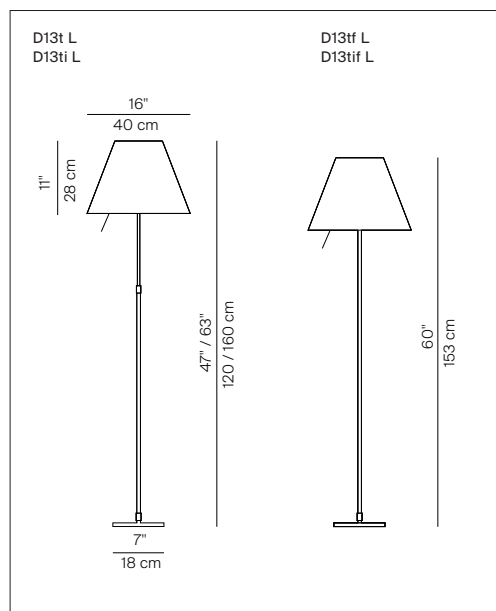

COSTANZA LED

design Paolo Rizzato, 1986/2014

**LUCE
PLAN**

Type: Table, floor, suspension

Light source: LED 23W mid Power ~2700K⁽¹⁾ EEL: A
sensor dimmer (floor version only), on/off

Product use: Indoor

Materials: aluminium body
interchangeable polycarbonate silkscreened shade

Colors: Structure in alu
Shade in white, comfort green, edgy pink, mistic white,
soft skin, shaded stone, primary red, liquorice black,
petroleum blue, smart yellow, concrete grey

Description: The evolution of LED technology has made it possible
to update the Costanza lamp without altering
the functional quality and essential lines
of the classic version

Insulation class:

Reference code: Structure

D13i L	1D13L=010020	alu
D13t L	1D13LT000020	alu
D13ti L	1D13LT010020	alu
D13tif L	1D13LT01F020	alu
D13tf L	1D13LT00F020	alu
D13sasL	1D13LSA00020	alu

Shade
D13/1/4 1D13001NT002 white

Mezzo Tono collection

D13/1/2	9D1301511737	comfort green
	9D1301511724	edgy pink
	9D1301511734	mistic white
	9D1301511738	soft skin
	9D1301511739	shaded stone

Radieuse collection

D13/1/2	9D1301511708	primary red
	9D1301511701	liquorice black
	9D1301511736	petroleum blue
	9D1301511706	smart yellow
	9D1301511705	concrete grey

⁽¹⁾ The LED lamps cannot be changed in the luminaire
Power consumption by device